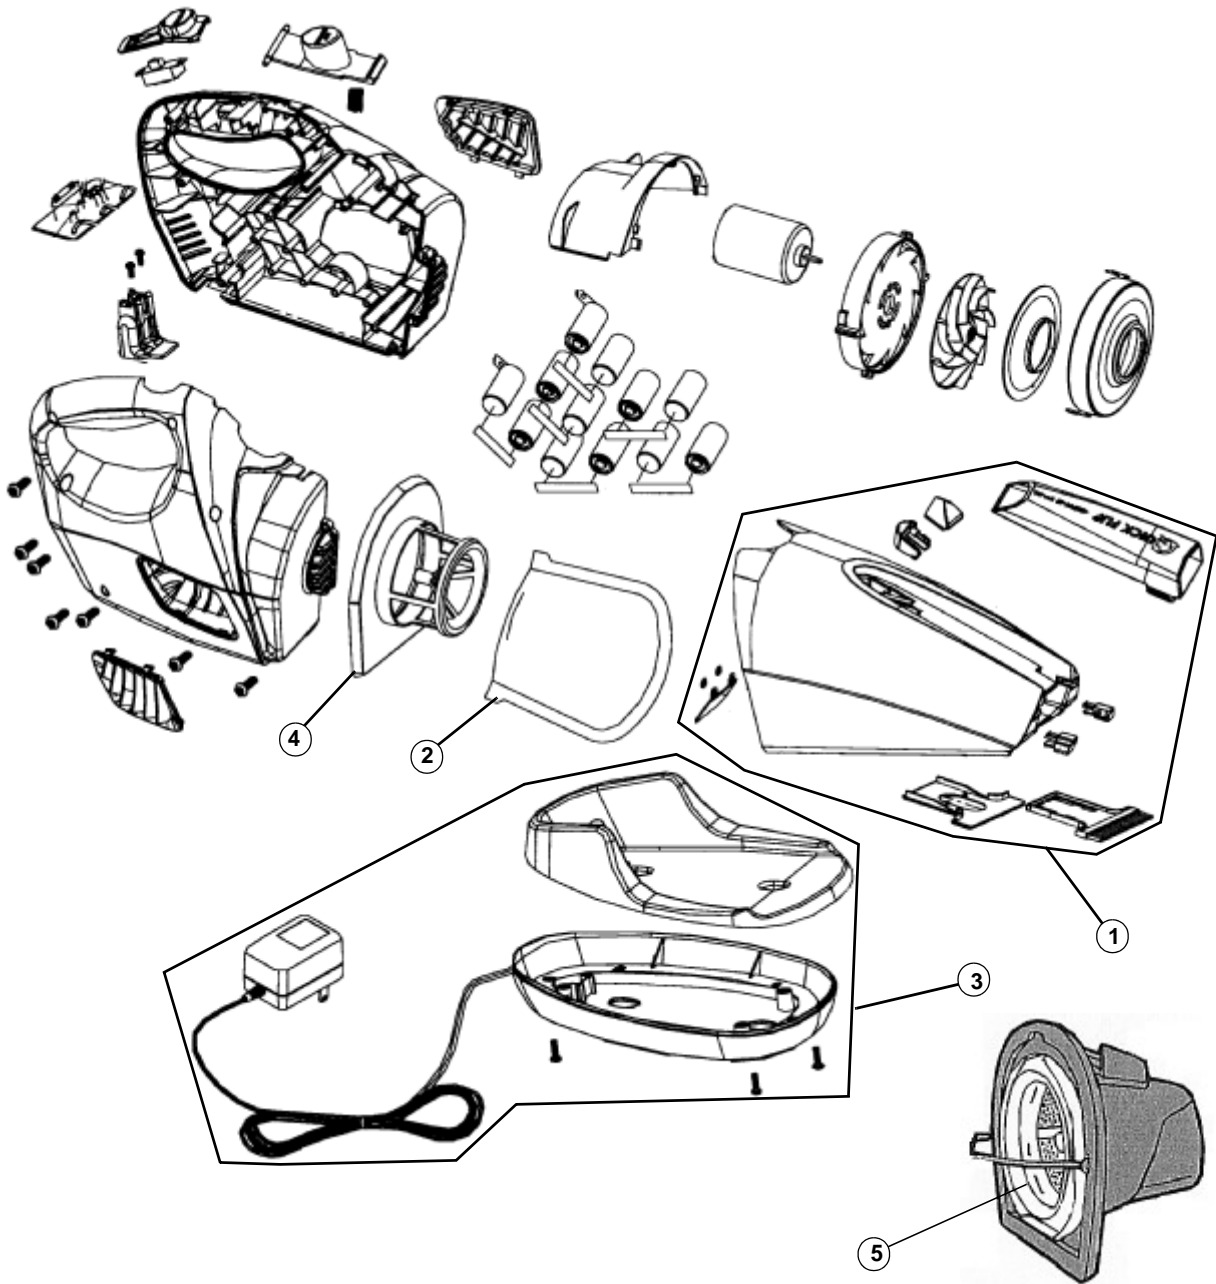

This Owner's Manual is provided and hosted by [Appliance Factory Parts](#).

Royal 0923 Owner's Manual

[Shop genuine replacement parts for Royal 0923](#)

[Find Your Royal Vacuum Cleaner Parts - Select From 772 Models](#)

----- Manual continues below -----

ASSEMBLY SCHEMATIC

0914(X)
0915(X)
0923
0924
0944
0946V
0950

PART LISTING

Item	Part Number	Model's To Fit	Part Description
1	RO-ME1200	0914	DUST CUP ASSEMBLY - SILVER
		0915	DUST CUP ASSEMBLY - RED
	RO-ME1923	0923	DUST CUP ASSEMBLY - SILVER BLUE
	RO-ME9124	0924	DUST CUP ASSEMBLY - GLACIER BLUE
	RO-ME1202	0944	DUST CUP ASSEMBLY - SMOKE
		0946V	DUST CUP ASSEMBLY - PURPLE
	RO-ME1201	0950	DUST CUP ASSEMBLY - BLUE
2	RO-ME1300	0914	FILTER ASSEMBLY
	RO-ME1950	0914, 0923, 0924	F-4 / UNIVERSAL FILTER ASSEMBLY NEED #4 FILTER ADAPTOR 0914 W/MFG CODE PRIOR TO 07/04 - NEED ADAPTOR
		0915	F-4 / FILTER ASSEMBLY NO ADAPTOR NEEDED
	RO-ME1900	0914, 0915	CHARGER ASSEMBLY
	RO-ME1900	0914, 0915	CHARGER ASSEMBLY
	RO-ME5990	0923, 0924	CHARGER ASSEMBLY
	RO-ME1945	0944, 0946V, 0950	CHARGER ASSEMBLY W/SQUEEGEE
4	RO-ME1960	0914, 0923, 0924	FILTER ADAPTOR
5	RO-ME2190	0944, 0946V, 0950	F-7 / FILTER ASSEMBLY

MODEL NO.

0914(X)
0915(X)
0923
0924
0944
0946V
0950

WIRING SCHEMATIC