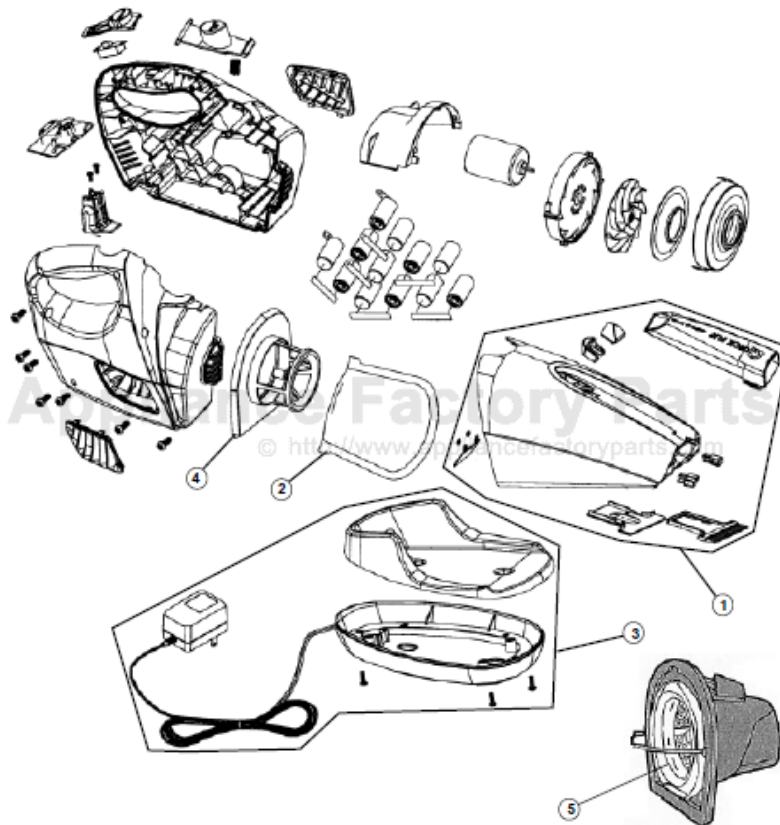

This Owner's Manual is provided and hosted by [Appliance Factory Parts](#).

Royal 0923 Owner's Manual

[Shop genuine replacement parts for Royal 0923](#)

[Find Your Royal Vacuum Cleaner Parts - Select From 772 Models](#)

----- Manual continues below -----

ASSEMBLY SCHEMATIC

0914(X)
0915(X)
0923
0924
0944
0946V
0950

PART LISTING

Item	Part Number	Model's To Fit	Part Description
1	RO-ME1200	0914	DUST CUP ASSEMBLY - SILVER
		0915	DUST CUP ASSEMBLY - RED
	RO-ME1923	0923	DUST CUP ASSEMBLY - SILVER BLUE
	RO-ME9124	0924	DUST CUP ASSEMBLY - GLACIER BLUE
	RO-ME1202	0944	DUST CUP ASSEMBLY - SMOKE
		0946V	DUST CUP ASSEMBLY - PURPLE
	RO-ME1201	0950	DUST CUP ASSEMBLY - BLUE
2	RO-ME1300	0914	FILTER ASSEMBLY
	RO-ME1950	0914, 0923, 0924	F-4 / UNIVERSAL FILTER ASSEMBLY NEED #4 FILTER ADAPTOR 0914 W/MFG CODE PRIOR TO 07/04 - NEED ADAPTOR
		0915	F-4 / FILTER ASSEMBLY NO ADAPTOR NEEDED
	RO-ME1900	0914, 0915	CHARGER ASSEMBLY
	RO-ME1900	0914, 0915	CHARGER ASSEMBLY
	RO-ME5990	0923, 0924	CHARGER ASSEMBLY
	RO-ME1945	0944, 0946V, 0950	CHARGER ASSEMBLY W/SQUEEGEE
4	RO-ME1960	0914, 0923, 0924	FILTER ADAPTOR
5	RO-ME2190	0944, 0946V, 0950	F-7 / FILTER ASSEMBLY

MODEL NO.

0914(X)
0915(X)
0923
0924
0944
0946V
0950

WIRING SCHEMATIC