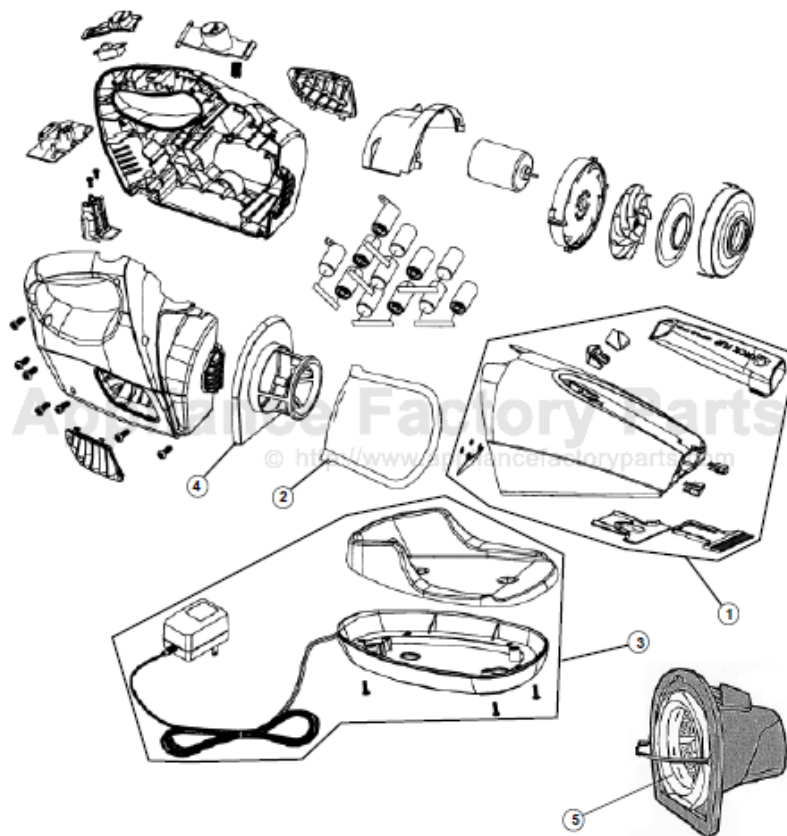

This Owner's Manual is provided and hosted by [Appliance Factory Parts](#).

Royal 0924 Owner's Manual

[Shop genuine replacement parts for Royal 0924](#)

[Find Your Royal Vacuum Cleaner Parts - Select From 772 Models](#)

----- Manual continues below -----

ASSEMBLY SCHEMATIC

0914(X)
0915(X)
0923
0924
0944
0946V
0950

PART LISTING

Item	Part Number	Model's To Fit	Part Description
1	RO-ME1200	0914	DUST CUP ASSEMBLY - SILVER
		0915	DUST CUP ASSEMBLY - RED
	RO-ME1923	0923	DUST CUP ASSEMBLY - SILVER BLUE
	RO-ME9124	0924	DUST CUP ASSEMBLY - GLACIER BLUE
	RO-ME1202	0944	DUST CUP ASSEMBLY - SMOKE
		0946V	DUST CUP ASSEMBLY - PURPLE
	RO-ME1201	0950	DUST CUP ASSEMBLY - BLUE
2	RO-ME1300	0914	FILTER ASSEMBLY
	RO-ME1950	0914, 0923, 0924	F-4 / UNIVERSAL FILTER ASSEMBLY NEED #4 FILTER ADAPTOR 0914 W/MFG CODE PRIOR TO 07/04 - NEED ADAPTOR
		0915	F-4 / FILTER ASSEMBLY NO ADAPTOR NEEDED
	RO-ME1900	0914, 0915	CHARGER ASSEMBLY
	RO-ME1900	0914, 0915	CHARGER ASSEMBLY
	RO-ME5990	0923, 0924	CHARGER ASSEMBLY
	RO-ME1945	0944, 0946V, 0950	CHARGER ASSEMBLY W/SQUEEGEE
4	RO-ME1960	0914, 0923, 0924	FILTER ADAPTOR
5	RO-ME2190	0944, 0946V, 0950	F-7 / FILTER ASSEMBLY

MODEL NO.

0914(X)
0915(X)
0923
0924
0944
0946V
0950

WIRING SCHEMATIC