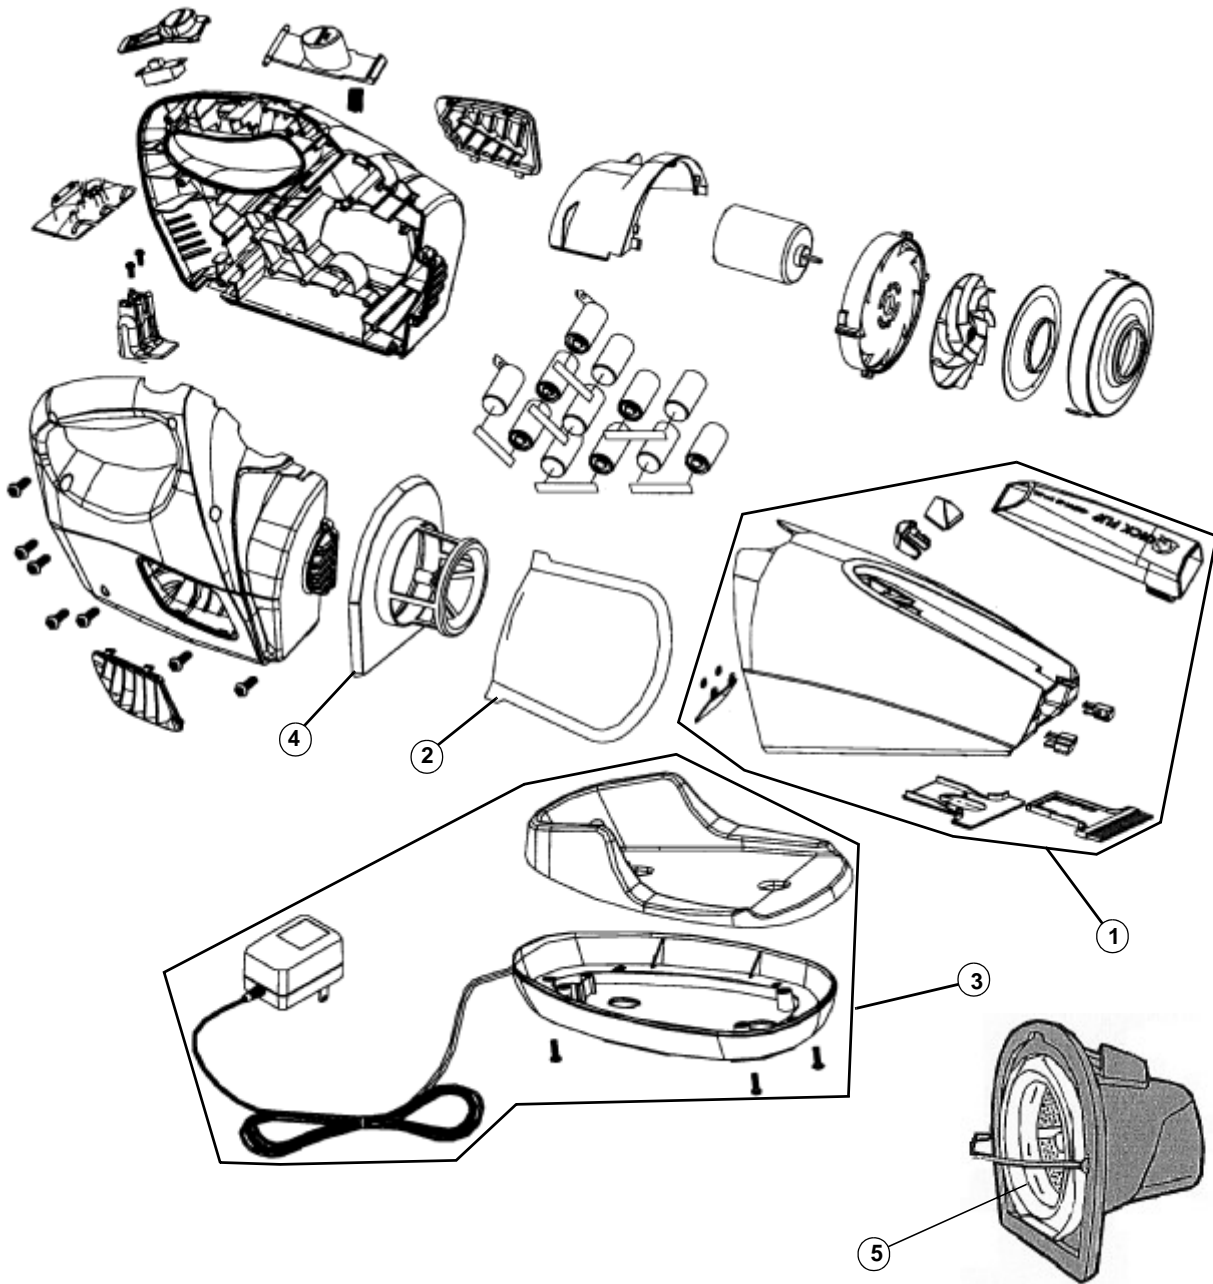

This Owner's Manual is provided and hosted by [Appliance Factory Parts](#).

Royal 0924 Owner's Manual

[Shop genuine replacement parts for Royal 0924](#)

[Find Your Royal Vacuum Cleaner Parts - Select From 772 Models](#)

----- Manual continues below -----

ASSEMBLY SCHEMATIC

0914(X)
0915(X)
0923
0924
0944
0946V
0950

PART LISTING

Item	Part Number	Model's To Fit	Part Description
1	RO-ME1200	0914	DUST CUP ASSEMBLY - SILVER
		0915	DUST CUP ASSEMBLY - RED
	RO-ME1923	0923	DUST CUP ASSEMBLY - SILVER BLUE
	RO-ME9124	0924	DUST CUP ASSEMBLY - GLACIER BLUE
	RO-ME1202	0944	DUST CUP ASSEMBLY - SMOKE
		0946V	DUST CUP ASSEMBLY - PURPLE
	RO-ME1201	0950	DUST CUP ASSEMBLY - BLUE
2	RO-ME1300	0914	FILTER ASSEMBLY
	RO-ME1950	0914, 0923, 0924	F-4 / UNIVERSAL FILTER ASSEMBLY NEED #4 FILTER ADAPTOR 0914 W/MFG CODE PRIOR TO 07/04 - NEED ADAPTOR
		0915	F-4 / FILTER ASSEMBLY NO ADAPTOR NEEDED
	RO-ME1900	0914, 0915	CHARGER ASSEMBLY
	RO-ME1900	0914, 0915	CHARGER ASSEMBLY
	RO-ME5990	0923, 0924	CHARGER ASSEMBLY
	RO-ME1945	0944, 0946V, 0950	CHARGER ASSEMBLY W/SQUEEGEE
4	RO-ME1960	0914, 0923, 0924	FILTER ADAPTOR
5	RO-ME2190	0944, 0946V, 0950	F-7 / FILTER ASSEMBLY

MODEL NO.

0914(X)
0915(X)
0923
0924
0944
0946V
0950

WIRING SCHEMATIC