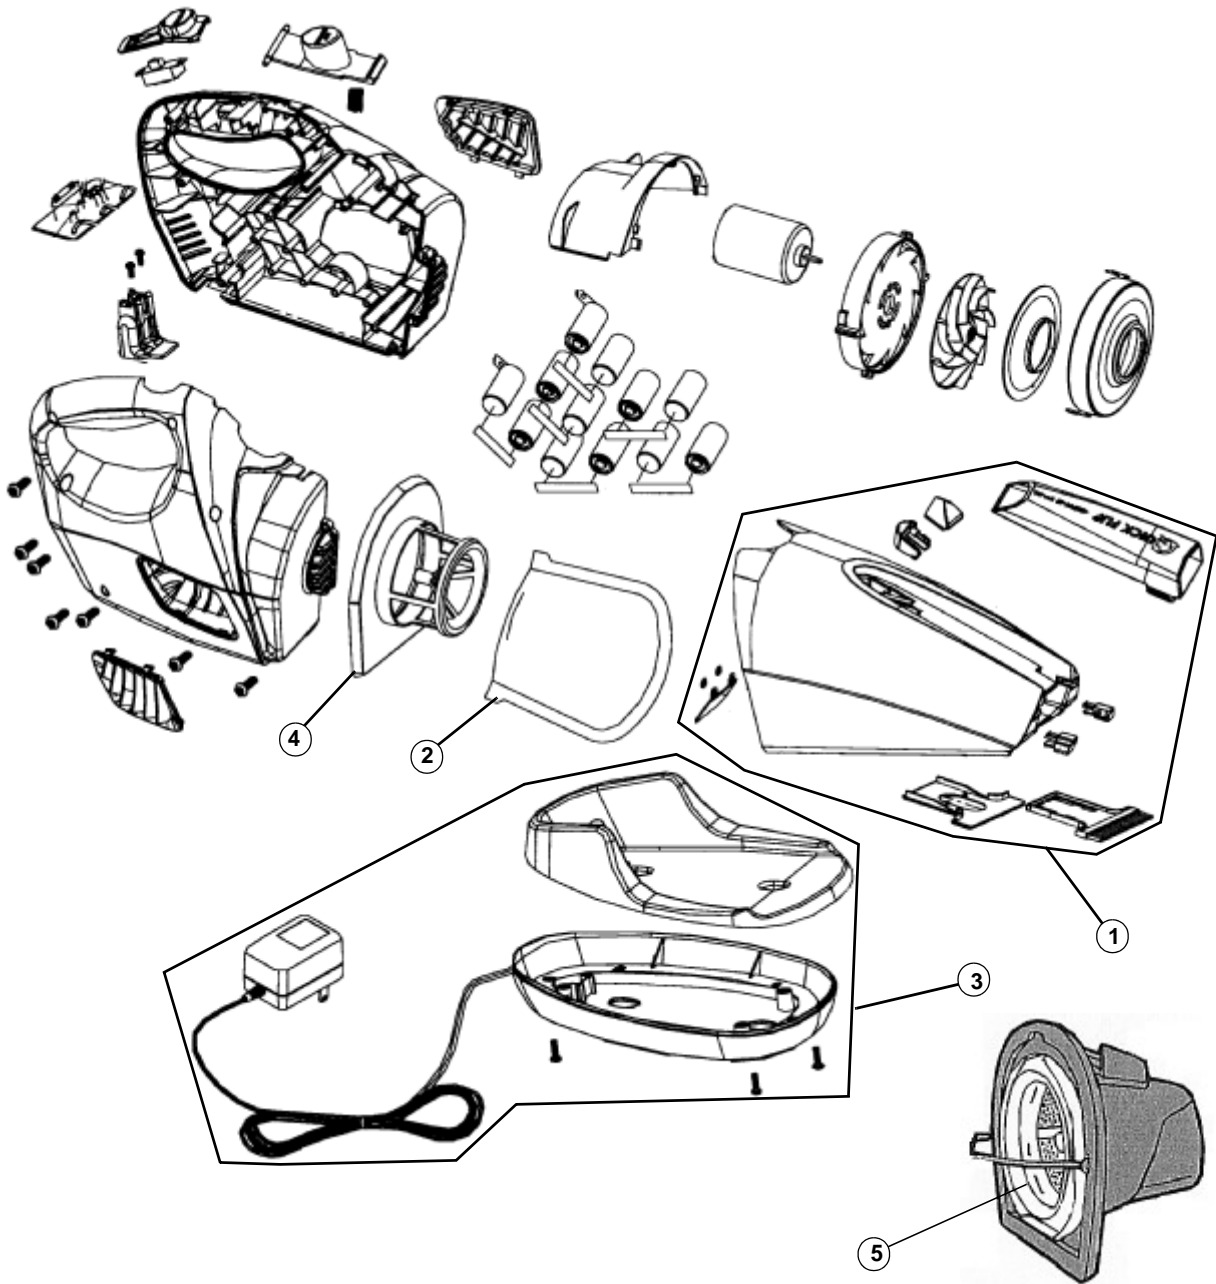

# Royal 0946V Owner's Manual

[Shop genuine replacement parts for Royal 0946V](#)

[Find Your Royal Vacuum Cleaner Parts - Select From 772 Models](#)

----- Manual continues below -----

ASSEMBLY SCHEMATIC

- 0914(X)
- 0915(X)
- 0923
- 0924
- 0944
- 0946V
- 0950

## PART LISTING

Item	Part Number	Model's To Fit	Part Description
1	RO-ME1200	0914	DUST CUP ASSEMBLY - SILVER
		0915	DUST CUP ASSEMBLY - RED
	RO-ME1923	0923	DUST CUP ASSEMBLY - SILVER BLUE
	RO-ME9124	0924	DUST CUP ASSEMBLY - GLACIER BLUE
	RO-ME1202	0944	DUST CUP ASSEMBLY - SMOKE
		0946V	DUST CUP ASSEMBLY - PURPLE
	RO-ME1201	0950	DUST CUP ASSEMBLY - BLUE
2	RO-ME1300	0914	FILTER ASSEMBLY
	RO-ME1950	0914, 0923, 0924	F-4 / UNIVERSAL FILTER ASSEMBLY <b>NEED #4 FILTER ADAPTOR</b> 0914 W/MFG CODE PRIOR TO 07/04 - NEED ADAPTOR
		0915	F-4 / FILTER ASSEMBLY NO ADAPTOR NEEDED
	RO-ME1900	0914, 0915	CHARGER ASSEMBLY
3	RO-ME1900	0914, 0915	CHARGER ASSEMBLY
	RO-ME5990	0923, 0924	CHARGER ASSEMBLY
	RO-ME1945	0944, 0946V, 0950	CHARGER ASSEMBLY W/SQUEEGEE
		RO-ME1960	0914, 0923, 0924
4	RO-ME1960	0914, 0923, 0924	FILTER ADAPTOR
5	RO-ME2190	0944, 0946V, 0950	F-7 / FILTER ASSEMBLY

## MODEL NO.

0914(X)  
0915(X)  
0923  
0924  
0944  
0946V  
0950