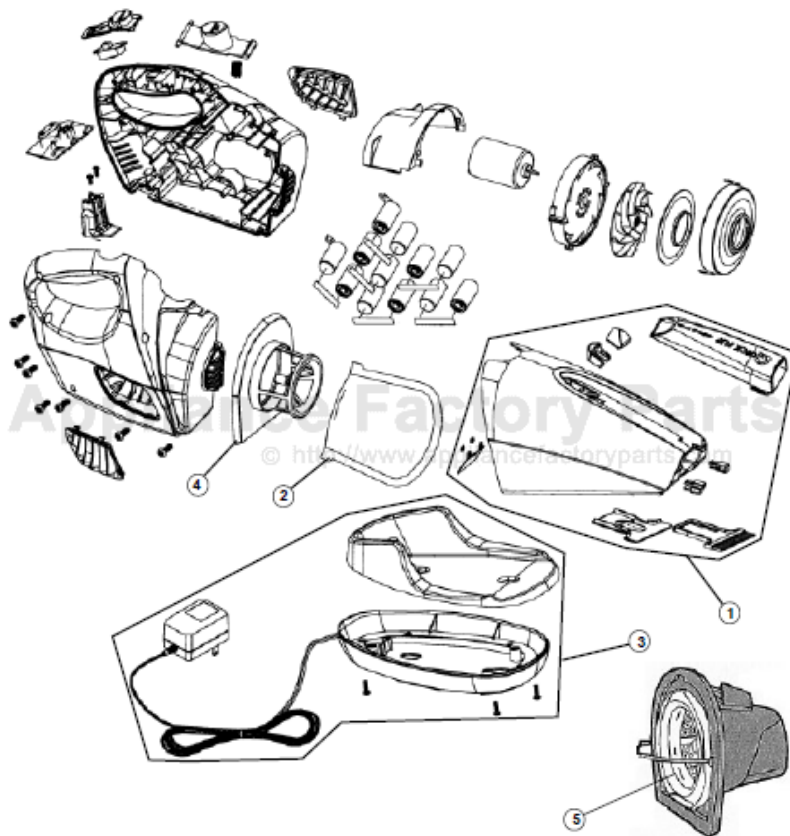

# Royal 0946V Owner's Manual

[Shop genuine replacement parts for Royal 0946V](#)

[Find Your Royal Vacuum Cleaner Parts - Select From 772 Models](#)

----- Manual continues below -----

ASSEMBLY SCHEMATIC

- 0914(X)
- 0915(X)
- 0923
- 0924
- 0944
- 0946V
- 0950

## PART LISTING

Item	Part Number	Model's To Fit	Part Description
1	RO-ME1200	0914	DUST CUP ASSEMBLY - SILVER
		0915	DUST CUP ASSEMBLY - RED
	RO-ME1923	0923	DUST CUP ASSEMBLY - SILVER BLUE
	RO-ME9124	0924	DUST CUP ASSEMBLY - GLACIER BLUE
	RO-ME1202	0944	DUST CUP ASSEMBLY - SMOKE
		0946V	DUST CUP ASSEMBLY - PURPLE
	RO-ME1201	0950	DUST CUP ASSEMBLY - BLUE
2	RO-ME1300	0914	FILTER ASSEMBLY
	RO-ME1950	0914, 0923, 0924	F-4 / UNIVERSAL FILTER ASSEMBLY <b>NEED #4 FILTER ADAPTOR</b> 0914 W/MFG CODE PRIOR TO 07/04 - NEED ADAPTOR
		0915	F-4 / FILTER ASSEMBLY NO ADAPTOR NEEDED
	RO-ME1900	0914, 0915	CHARGER ASSEMBLY
3	RO-ME1900	0914, 0915	CHARGER ASSEMBLY
	RO-ME5990	0923, 0924	CHARGER ASSEMBLY
	RO-ME1945	0944, 0946V, 0950	CHARGER ASSEMBLY W/SQUEEGEE
		RO-ME1960	0914, 0923, 0924
4	RO-ME1960	0914, 0923, 0924	FILTER ADAPTOR
5	RO-ME2190	0944, 0946V, 0950	F-7 / FILTER ASSEMBLY

## MODEL NO.

0914(X)  
0915(X)  
0923  
0924  
0944  
0946V  
0950