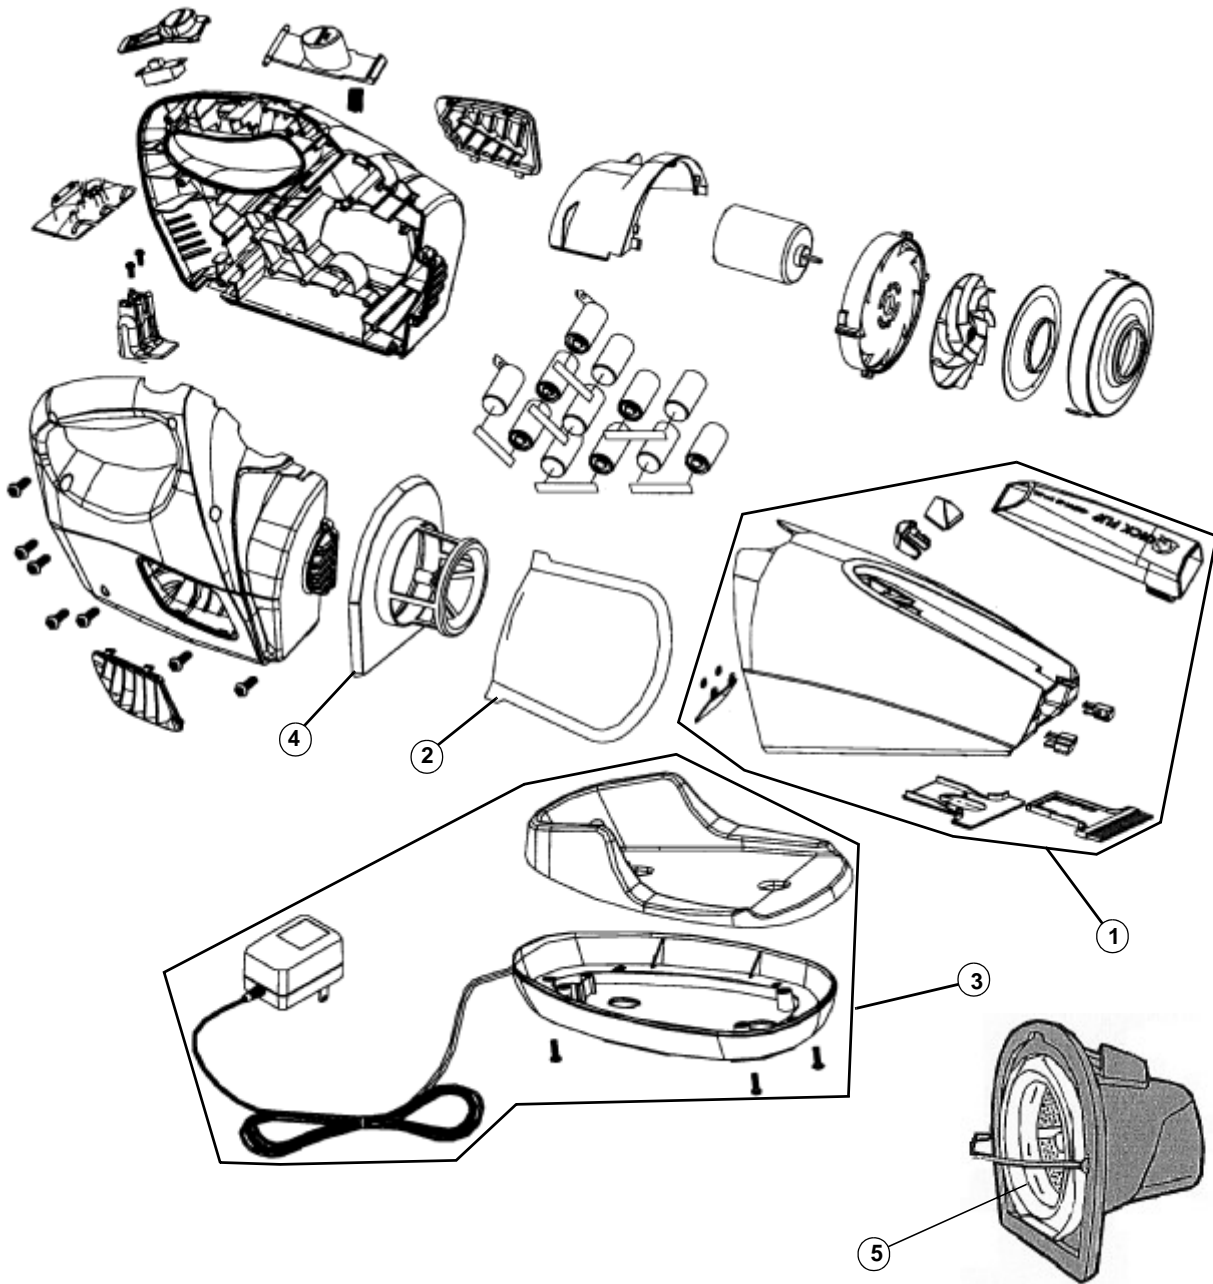

This Owner's Manual is provided and hosted by [Appliance Factory Parts](#).

Royal 0950 Owner's Manual

[Shop genuine replacement parts for Royal 0950](#)

[Find Your Royal Vacuum Cleaner Parts - Select From 772 Models](#)

----- Manual continues below -----

ASSEMBLY SCHEMATIC

0914(X)
0915(X)
0923
0924
0944
0946V
0950

PART LISTING

Item	Part Number	Model's To Fit	Part Description
1	RO-ME1200	0914	DUST CUP ASSEMBLY - SILVER
		0915	DUST CUP ASSEMBLY - RED
	RO-ME1923	0923	DUST CUP ASSEMBLY - SILVER BLUE
	RO-ME9124	0924	DUST CUP ASSEMBLY - GLACIER BLUE
	RO-ME1202	0944	DUST CUP ASSEMBLY - SMOKE
		0946V	DUST CUP ASSEMBLY - PURPLE
RO-ME1201	0950	DUST CUP ASSEMBLY - BLUE	
2	RO-ME1300	0914	FILTER ASSEMBLY
	RO-ME1950	0914, 0923, 0924	F-4 / UNIVERSAL FILTER ASSEMBLY NEED #4 FILTER ADAPTOR 0914 W/MFG CODE PRIOR TO 07/04 - NEED ADAPTOR
		0915	F-4 / FILTER ASSEMBLY NO ADAPTOR NEEDED
	RO-ME1900	0914, 0915	CHARGER ASSEMBLY
3	RO-ME1900	0914, 0915	CHARGER ASSEMBLY
	RO-ME5990	0923, 0924	CHARGER ASSEMBLY
	RO-ME1945	0944, 0946V, 0950	CHARGER ASSEMBLY W/SQUEEGEE
		RO-ME1960	0914, 0923, 0924
4	RO-ME1960	0914, 0923, 0924	FILTER ADAPTOR
5	RO-ME2190	0944, 0946V, 0950	F-7 / FILTER ASSEMBLY

MODEL NO.

0914(X)
0915(X)
0923
0924
0944
0946V
0950

WIRING SCHEMATIC