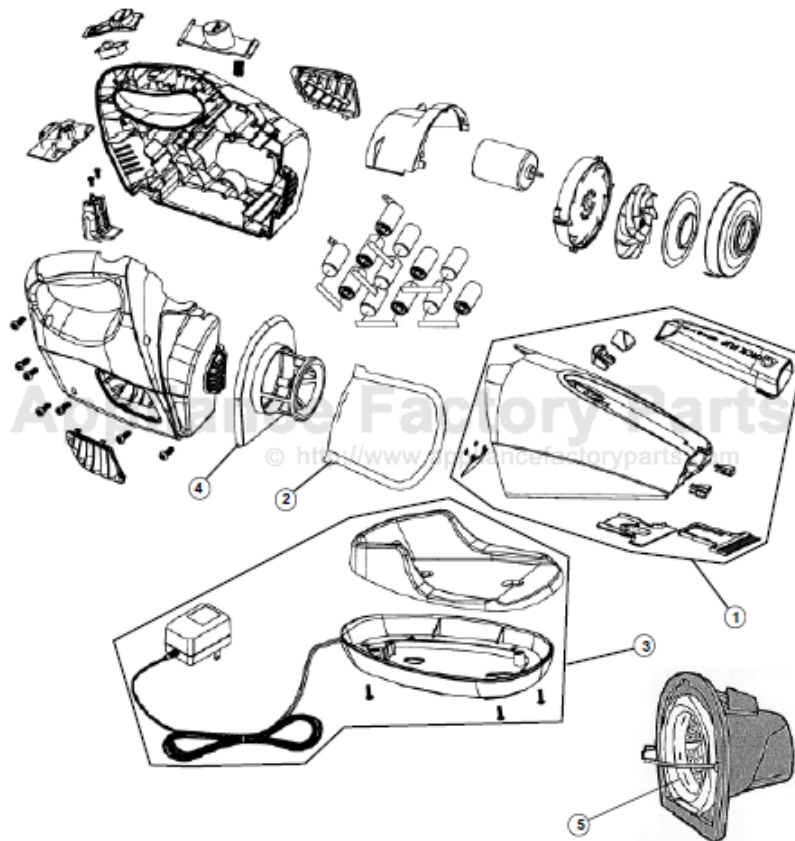

This Owner's Manual is provided and hosted by [Appliance Factory Parts](#).

Royal 0950 Owner's Manual

[Shop genuine replacement parts for Royal 0950](#)

[Find Your Royal Vacuum Cleaner Parts - Select From 772 Models](#)

----- Manual continues below -----

ASSEMBLY SCHEMATIC

0914(X)
0915(X)
0923
0924
0944
0946V
0950

PART LISTING

Item	Part Number	Model's To Fit	Part Description
1	RO-ME1200	0914	DUST CUP ASSEMBLY - SILVER
		0915	DUST CUP ASSEMBLY - RED
	RO-ME1923	0923	DUST CUP ASSEMBLY - SILVER BLUE
	RO-ME9124	0924	DUST CUP ASSEMBLY - GLACIER BLUE
	RO-ME1202	0944	DUST CUP ASSEMBLY - SMOKE
		0946V	DUST CUP ASSEMBLY - PURPLE
RO-ME1201	0950	DUST CUP ASSEMBLY - BLUE	
2	RO-ME1300	0914	FILTER ASSEMBLY
	RO-ME1950	0914, 0923, 0924	F-4 / UNIVERSAL FILTER ASSEMBLY NEED #4 FILTER ADAPTOR 0914 W/MFG CODE PRIOR TO 07/04 - NEED ADAPTOR
		0915	F-4 / FILTER ASSEMBLY NO ADAPTOR NEEDED
	RO-ME1900	0914, 0915	CHARGER ASSEMBLY
3	RO-ME1900	0914, 0915	CHARGER ASSEMBLY
	RO-ME5990	0923, 0924	CHARGER ASSEMBLY
	RO-ME1945	0944, 0946V, 0950	CHARGER ASSEMBLY W/SQUEEGEE
		RO-ME1960	0914, 0923, 0924
4	RO-ME1960	0914, 0923, 0924	FILTER ADAPTOR
5	RO-ME2190	0944, 0946V, 0950	F-7 / FILTER ASSEMBLY

MODEL NO.

0914(X)
0915(X)
0923
0924
0944
0946V
0950

WIRING SCHEMATIC