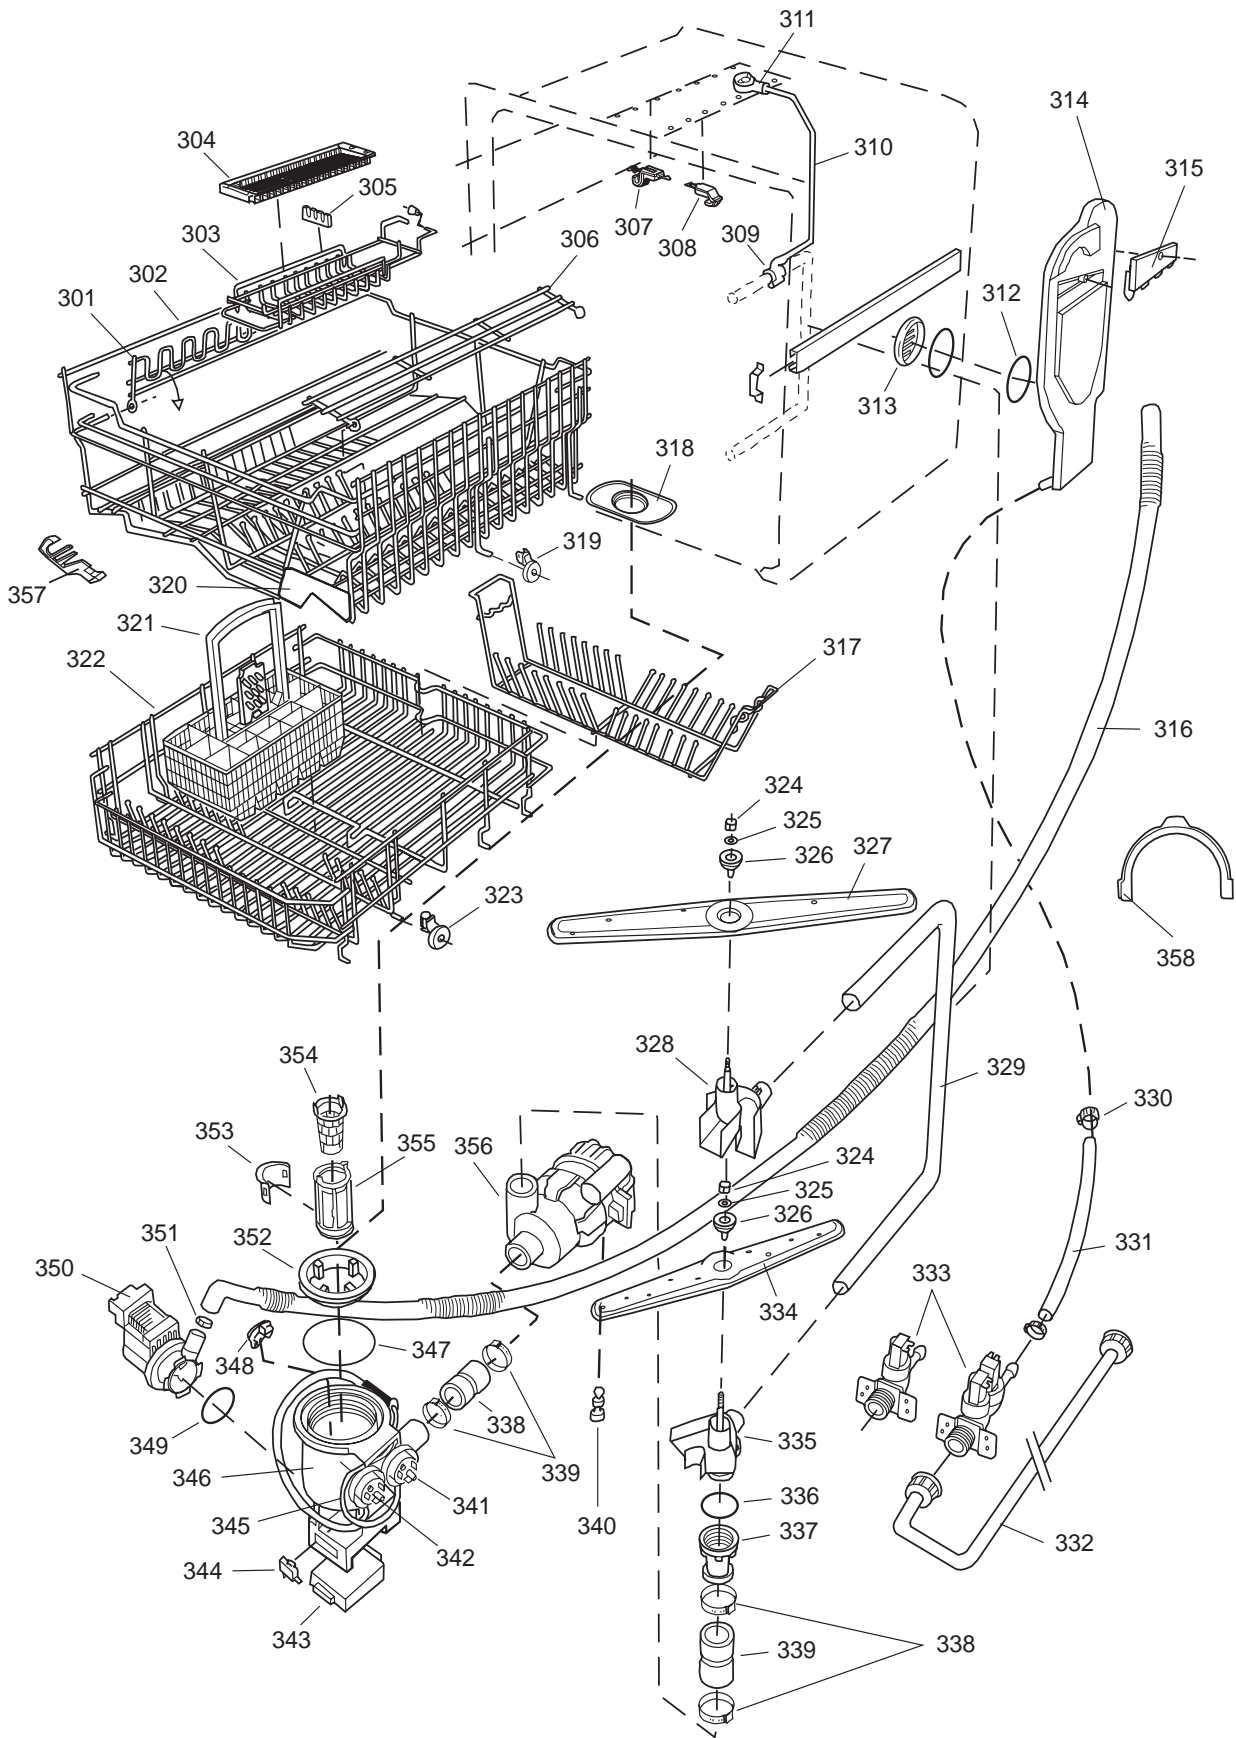

Datum

2003-03-24

Date

DISKSYSTEM

DISHWASHING SYSTEM

Dishwashing system

ASKO, 1355 US - Black Bi (DW951)

Pos	Spare part No.	Description	Qty	Comment
301	8071337-36	Cup Shelf Wine Glass 05/06 D	1 Pcs	
302	8801236-36	Upper Basket Gray	1 Pcs	
302	8801199-36	Rack, Upper 05 & 06 DW	1 Pcs	with cup shelf
313	8057536-77	Lockring Airbreak Gray	1 Pcs	
314	8057514	Sub To 8801234	1 Pcs	
316	8070304	Drain Hose 05/06 DW	1 Pcs	
316-a	8052239	Hose Clamp, Squeeze	1 Pcs	
316-b	8053642	Hose Clip	1 Pcs	
318	8059740	Strainer Upper 05/06 DW	1 Pcs	
319	8058498-77	Wheel, Upper Basket 05/06 DW	4 Pcs	
321	8801089-77	Cutlery Basket 05/06 DW	1 Pcs	
322	8070043-36	Lower Basket 1325/1706	1 Pcs	
323	8009516-77	Rack Wheels Lower 05/06 DW	8 Pcs	
324	8901262	Nut for Spray Arm 05	2 Pcs	
325	8052095	Ceramic Washer, Spray Arm 05	2 Pcs	
326	8057070-77	Spray Arm Insert 05/06 DW	2 Pcs	
327	8072695	Spray Arm - Upper 05/06 DW	1 Pcs	
328	8057068-77	Spray Pipe Bearing Upper	1 Pcs	
329	8057063	Spray pipe, inner 05	1 Pcs	
330	8052189	Hose Clamp, Squeeze	2 Pcs	
331	8070622	Ruber Hose	1 Pcs	
333	8072121	Fill Valve, Single 05/06 DW.	1 Pcs	
333-a	8902087	Screw, Plastic Housing 20 To	2 Pcs	
334	8072692	Spray Arm - Lower 05/06 DW	1 Pcs	
335	8057067-77	Lower Washarm Support 05/06	1 Pcs	
336	8901755	O-Ring Seal	1 Pcs	
337	8057069	Retainer Nut SprayArm 05/06	1 Pcs	
338	8052097	Hose Clamp, Circ. Pump 05/06	4 Pcs	
339	8057484	Hose, Circ. Pump 05/06 DW	2 Pcs	
340	8055095	BUFFER, Circumpump 03/04 DW	1 Pcs	
341	8071024	Level Switch 05/06 DW	1 Pcs	
343	8057053	Subs to 8075110	1 Pcs	
344	8060068	Micro Switch,Overfill 05/06	1 Pcs	
345	8058500	Hose Pressure Sw. 05/06 DW	1 Pcs	
346	8801123	Replaces 8075197-77. Sump 05	1 Pcs	
347	8058503	O-Ring, Sump 05/06 DW	1 Pcs	
348	8057487-79	Sump Plug DW 05/06 Cleanout	1 Pcs	
349	8002584	O-Ring, Drain Pump 05/06 DW	1 Pcs	
350	8072032	Drain Pump 05/06 DW	1 Pcs	
350	8057083	DRAINPUMP Repl.by 8072032	1 Pc's	
351	8052239	Hose Clamp, Squeeze	1 Pcs	
352	8057488	Locking ring, bottom well 05	1 Pcs	
353	8058454	Cover Str. Basket 05/06 DW	1 Pcs	
354	8057972-77	Strainer Basket Grey 05/06 D	1 Pcs	
355	8057486-77	Filter, fine 05 & 06 DW	1 Pcs	
356	8071250	Circ. Pump 05/06 DW	1 Pcs	
356-a	8075380	capacitor D3000	1 Pcs	
358	8072528-77	Holder Outlet Hose	1 Pcs	
358	8050805	GOOSE NECK for DRAIN HOSE	1 Pcs