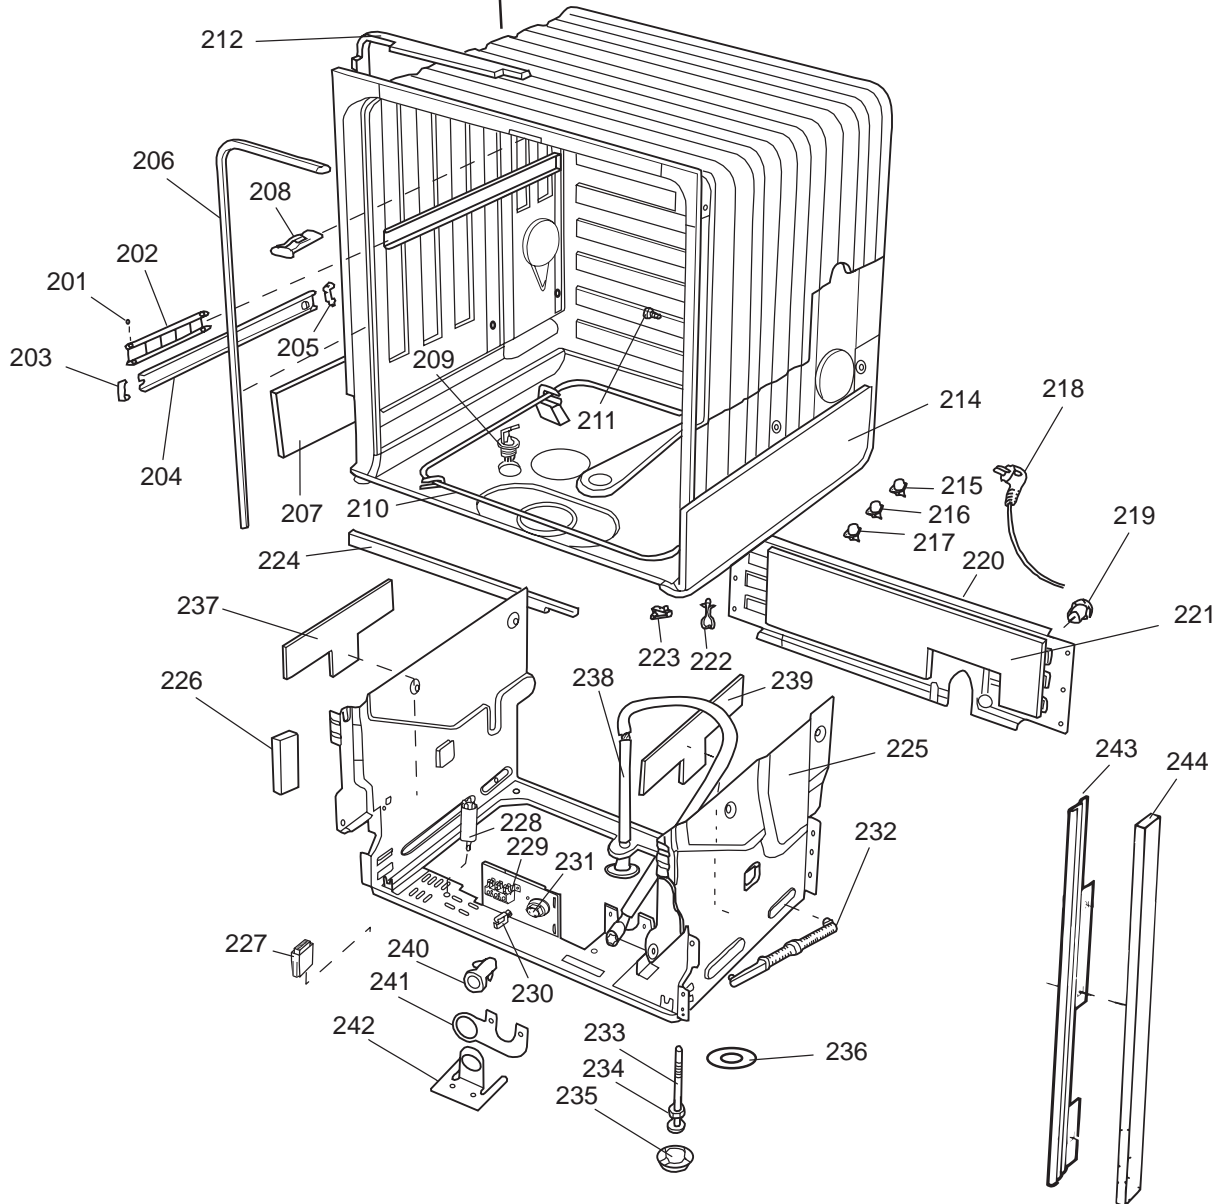

BEHÅLLARE

CONTAINER AND RELATED PARTS

Container and related parts

ASKO, 1355 US - Black Bi (DW951)

Pos	Spare part No.	Description	Qty	Comment
201	8057977	Bearing Upper Rail 05/06 DW	8 Pcs	
202	8058638-77	Ball Holder, Upper Rail DW	2 Pcs	
203	8057979-77	Rack Stop Grey 05/06 DW	2 Pcs	
204	8057052	Guide Rail '05 '06 DW	2 Pcs	
205	8057978-77	Rail Stop - Back Grey 05/06	2 Pcs	
206	8057489	Tub Seal 05/06 DW	1 Pcs	
208	8801098	Lock Catch Kit 05'06 D/W	1 Pcs	
210	8002370	Protective Collar	2 Pcs	
210	8057077	Heating Element DW 05/06 140	1 Pcs	
211	8901110	Screw w/O-Ring DW 05/06 25-T	4 Pcs	
212	8070613	Sealing Strip Casing	1 Pcs	
215	8059896	T-Stat 05/06 30-70C DW	1 Pcs	
216	8002579	T-Stat 05/06 DW Overheat	1 Pcs	
217	8059774	T-Stat 1385 -1706- 1716 52C	1 Pcs	
222	8070142	Cable holder, rear 05	1 Pcs	
223	8058495	Cable holder, door 05	1 Pcs	
225	8057523	Bottom and Side support '05	1 Pcs	
229	8050251	Terminal Block DW All	1 Pcs	
229-a	8900357	Screw, terminal block	1 Pcs	
230	8059991	Cable holder, supply line 05	1 Pcs	
231	8006948	Grommet	1 Pcs	
232	8058491-77	Door Spring 05/06 for 0-7 lb	2 Pcs	
233	8057062	Subs to 8074877	4 Pcs	
234	8901156	Nut, Levelling Legs	4 Pcs	
235	8051957	Slide, foot 02 DW	2 Pcs	
236	8072119	Washer	4 Pcs	
241	8060255	No longer Avail. po# 8008- H	1 Pcs	
242	8070495	Inlet Valve Mount	1 Pcs	
242-a	8900327	Screw 20 Torx, Self Tapping	2 Pcs	
243	8059761-29	Filler Strip - Left DW - Bla	1 Pcs	
243	8059762-29	Filler Strip, Right 05/06 DW	1 Pcs	
243-a	8900646	Screw 20 Torx SS	4 Pcs	
244	8070614	Insulation,fill strip 05&06	2 Pcs