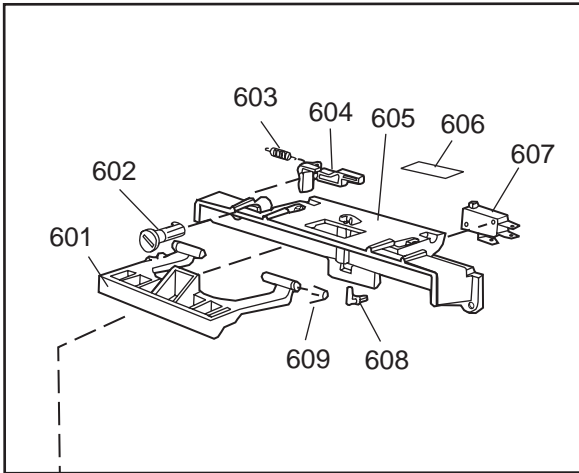

Datum
2003-03-24
Date

PANEL

CONTROL PANEL AND RELATED PARTS

Control panel and related parts

ASKO, 1355 US - Black Bi (DW951)

Pos	Spare part No.	Description	Qty	Comment
601	8057541-33	Door Handle, Black DW 05/06	1 Pcs	
602	8057545	Rotary catch, child safety '	1 Pcs	
603	8057546	SPRING, SafetyCatch 05/06 DW	1 Pcs	
604	8057544	Arm, SafetyCatch 05/06 DW	1 Pcs	
605	8057539	Bracket 4 Switch/Handle 05/0	1 Pcs	
605-a	8902085	Screw 20T for Plastic	2 Pcs	
606	8071098	Cover for Micro Switch	1 Pcs	
607	8055473	Door Switch - DW 05/06	1 Pcs	
608	8057542	Actuator, Doorswitch 05/06 D	1 Pcs	
609	8007078	Spring 02 Handle, DW	1 Pcs	
612	8070500-33	Decor Insert Black model 135	1 Pcs	
614	8071680-69	Control Panel 05/06 DW	1 Pcs	
614	8057538-69	Cover Main Switch Black 05'	1 Pcs	
617	8057540	Bracket, program timer '05	1 Pcs	
617-a	8900944	Screw Toe Kick 20 Torx	2 Pcs	
618	8060017	Timer 05/06 DW	1 Pcs	
618-a	8900944	Screw Toe Kick 20 Torx	2 Pcs	
618-b	8901413	Lock Washer, laundry tops	2 Pcs	
619	8057941	Switch, temp hi/lo DW	2 Pcs	
624	8070049	Cable harness 1355	1 Pcs	
627	8057982-33	Push Button Black DW 13-17	2 Pcs	
628	8006970	Circlip	1 Pcs	
628	8056521	Clip Knobs - Mechanical	1 Pcs	
629	8801111-33	Knob, compl. black DW 05/06	1 Pcs	
630	8057959	DECOR STRIP KNOB ASKO DW95	1 Pcs	
690	8071177	INSTRUCTIONS 1325,1355 CA/US	1 Pcs