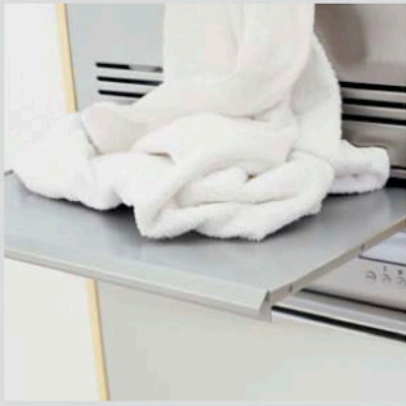

----- Manual continues below part list -----

Available Replacement Parts for ASKO 1355 US Black Bi

[428814](#)

SPACERS

Spare Parts Catalogue

Dishwashers \ 05 Generation
Type: DW951
Model: 1355 US Black Bi

Prod. No: 1071355-BK
November 15th 2004