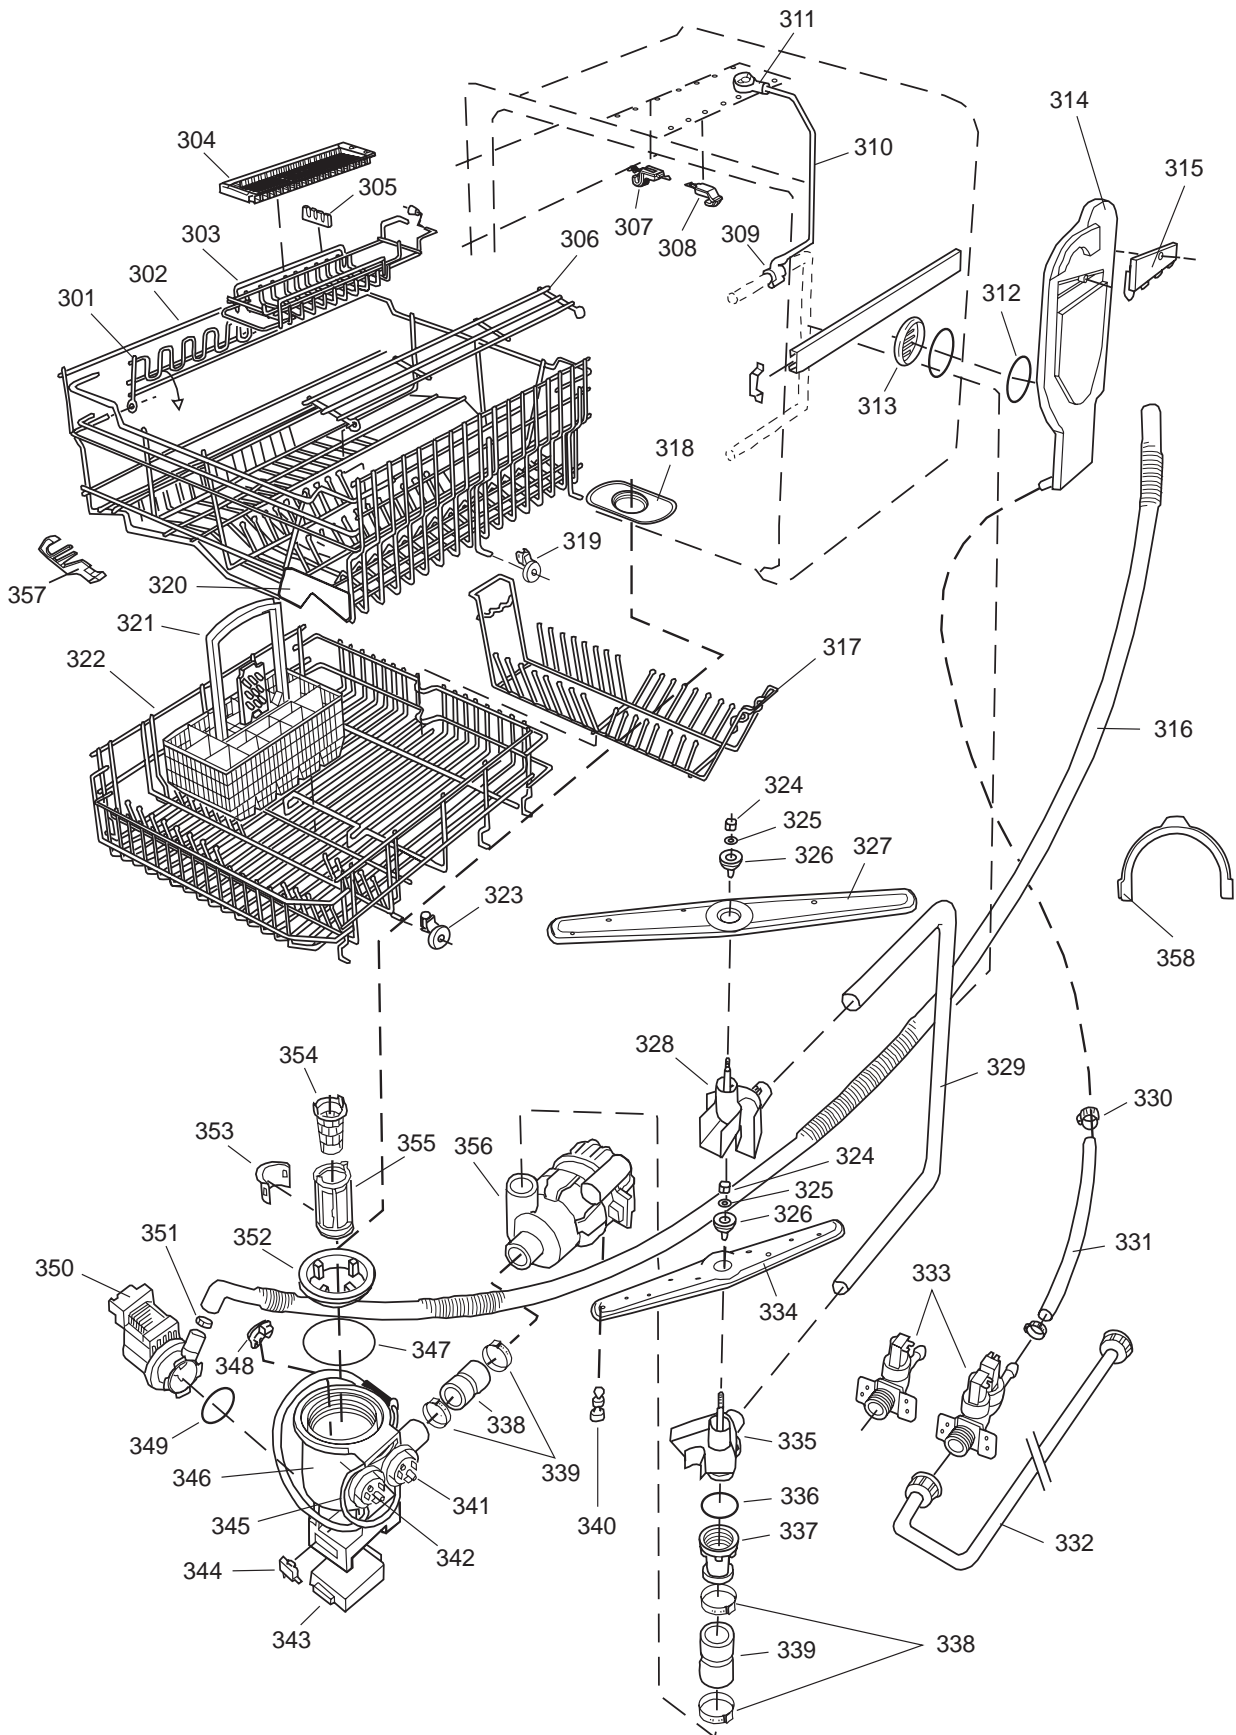

Datum

2003-03-24

Date

DISKSYSTEM

DISHWASHING SYSTEM

Dishwashing system

ASKO, 1355 US - Black Bi (DW951)

Pos	Spare part No.	Description	Qty	Comment
301	8071337-36	Cup Shelf Wine Glass 05/06 D	1 Pcs	
302	8801236-36	Upper Basket Gray	1 Pcs	
302	8801199-36	Rack, Upper 05 & 06 DW	1 Pcs	with cup shelf
313	8057536-77	Lockring Airbreak Gray	1 Pcs	
314	8057514	Sub To 8801234	1 Pcs	
316	8070304	Drain Hose 05/06 DW	1 Pcs	
316-a	8052239	Hose Clamp, Squeeze	1 Pcs	
316-b	8053642	Hose Clip	1 Pcs	
318	8059740	Strainer Upper 05/06 DW	1 Pcs	
319	8058498-77	Wheel, Upper Basket 05/06 DW	4 Pcs	
321	8801089-77	Cutlery Basket 05/06 DW	1 Pcs	
322	8070043-36	Lower Basket 1325/1706	1 Pcs	
323	8009516-77	Rack Wheels Lower 05/06 DW	8 Pcs	
324	8901262	Nut for Spray Arm 05	2 Pcs	
325	8052095	Ceramic Washer, Spray Arm 05	2 Pcs	
326	8057070-77	Spray Arm Insert 05/06 DW	2 Pcs	
327	8072695	Spray Arm - Upper 05/06 DW	1 Pcs	
328	8057068-77	Spray Pipe Bearing Upper	1 Pcs	
329	8057063	Spray pipe, inner 05	1 Pcs	
330	8052189	Hose Clamp, Squeeze	2 Pcs	
331	8070622	Ruber Hose	1 Pcs	
333	8072121	Fill Valve, Single 05/06 DW.	1 Pcs	
333-a	8902087	Screw, Plastic Housing 20 To	2 Pcs	
334	8072692	Spray Arm - Lower 05/06 DW	1 Pcs	
335	8057067-77	Lower Washarm Support 05/06	1 Pcs	
336	8901755	O-Ring Seal	1 Pcs	
337	8057069	Retainer Nut SprayArm 05/06	1 Pcs	
338	8052097	Hose Clamp, Circ. Pump 05/06	4 Pcs	
339	8057484	Hose, Circ. Pump 05/06 DW	2 Pcs	
340	8055095	BUFFER, Circumpump 03/04 DW	1 Pcs	
341	8071024	Level Switch 05/06 DW	1 Pcs	
343	8057053	Subs to 8075110	1 Pcs	
344	8060068	Micro Switch,Overfill 05/06	1 Pcs	
345	8058500	Hose Pressure Sw. 05/06 DW	1 Pcs	
346	8801123	Replaces 8075197-77. Sump 05	1 Pcs	
347	8058503	O-Ring, Sump 05/06 DW	1 Pcs	
348	8057487-79	Sump Plug DW 05/06 Cleanout	1 Pcs	
349	8002584	O-Ring, Drain Pump 05/06 DW	1 Pcs	
350	8072032	Drain Pump 05/06 DW	1 Pcs	
350	8057083	DRAINPUMP Repl.by 8072032	1 Pc's	
351	8052239	Hose Clamp, Squeeze	1 Pcs	
352	8057488	Locking ring, bottom well 05	1 Pcs	
353	8058454	Cover Str. Basket 05/06 DW	1 Pcs	
354	8057972-77	Strainer Basket Grey 05/06 D	1 Pcs	
355	8057486-77	Filter, fine 05 & 06 DW	1 Pcs	
356	8071250	Circ. Pump 05/06 DW	1 Pcs	
356-a	8075380	capacitor D3000	1 Pcs	
358	8072528-77	Holder Outlet Hose	1 Pcs	
358	8050805	GOOSE NECK for DRAIN HOSE	1 Pcs