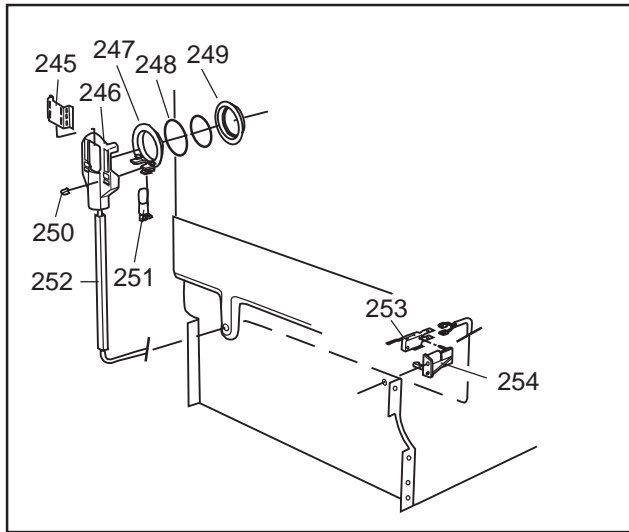

BEHÅLLARE

CONTAINER AND RELATED PARTS

Container and related parts

ASKO, 1355 US - Black Bi (DW951)

Pos	Spare part No.	Description	Qty	Comment
201	8057977	Bearing Upper Rail 05/06 DW	8 Pcs	
202	8058638-77	Ball Holder, Upper Rail DW	2 Pcs	
203	8057979-77	Rack Stop Grey 05/06 DW	2 Pcs	
204	8057052	Guide Rail '05 '06 DW	2 Pcs	
205	8057978-77	Rail Stop - Back Grey 05/06	2 Pcs	
206	8057489	Tub Seal 05/06 DW	1 Pcs	
208	8801098	Lock Catch Kit 05'06 D/W	1 Pcs	
210	8002370	Protective Collar	2 Pcs	
210	8057077	Heating Element DW 05/06 140	1 Pcs	
211	8901110	Screw w/O-Ring DW 05/06 25-T	4 Pcs	
212	8070613	Sealing Strip Casing	1 Pcs	
215	8059896	T-Stat 05/06 30-70C DW	1 Pcs	
216	8002579	T-Stat 05/06 DW Overheat	1 Pcs	
217	8059774	T-Stat 1385 -1706- 1716 52C	1 Pcs	
222	8070142	Cable holder, rear 05	1 Pcs	
223	8058495	Cable holder, door 05	1 Pcs	
225	8057523	Bottom and Side support '05	1 Pcs	
229	8050251	Terminal Block DW All	1 Pcs	
229-a	8900357	Screw, terminal block	1 Pcs	
230	8059991	Cable holder, supply line 05	1 Pcs	
231	8006948	Grommet	1 Pcs	
232	8058491-77	Door Spring 05/06 for 0-7 lb	2 Pcs	
233	8057062	Subs to 8074877	4 Pcs	
234	8901156	Nut, Levelling Legs	4 Pcs	
235	8051957	Slide, foot 02 DW	2 Pcs	
236	8072119	Washer	4 Pcs	
241	8060255	No longer Avail. po# 8008- H	1 Pcs	
242	8070495	Inlet Valve Mount	1 Pcs	
242-a	8900327	Screw 20 Torx, Self Tapping	2 Pcs	
243	8059761-29	Filler Strip - Left DW - Bla	1 Pcs	
243	8059762-29	Filler Strip, Right 05/06 DW	1 Pcs	
243-a	8900646	Screw 20 Torx SS	4 Pcs	
244	8070614	Insulation,fill strip 05&06	2 Pcs