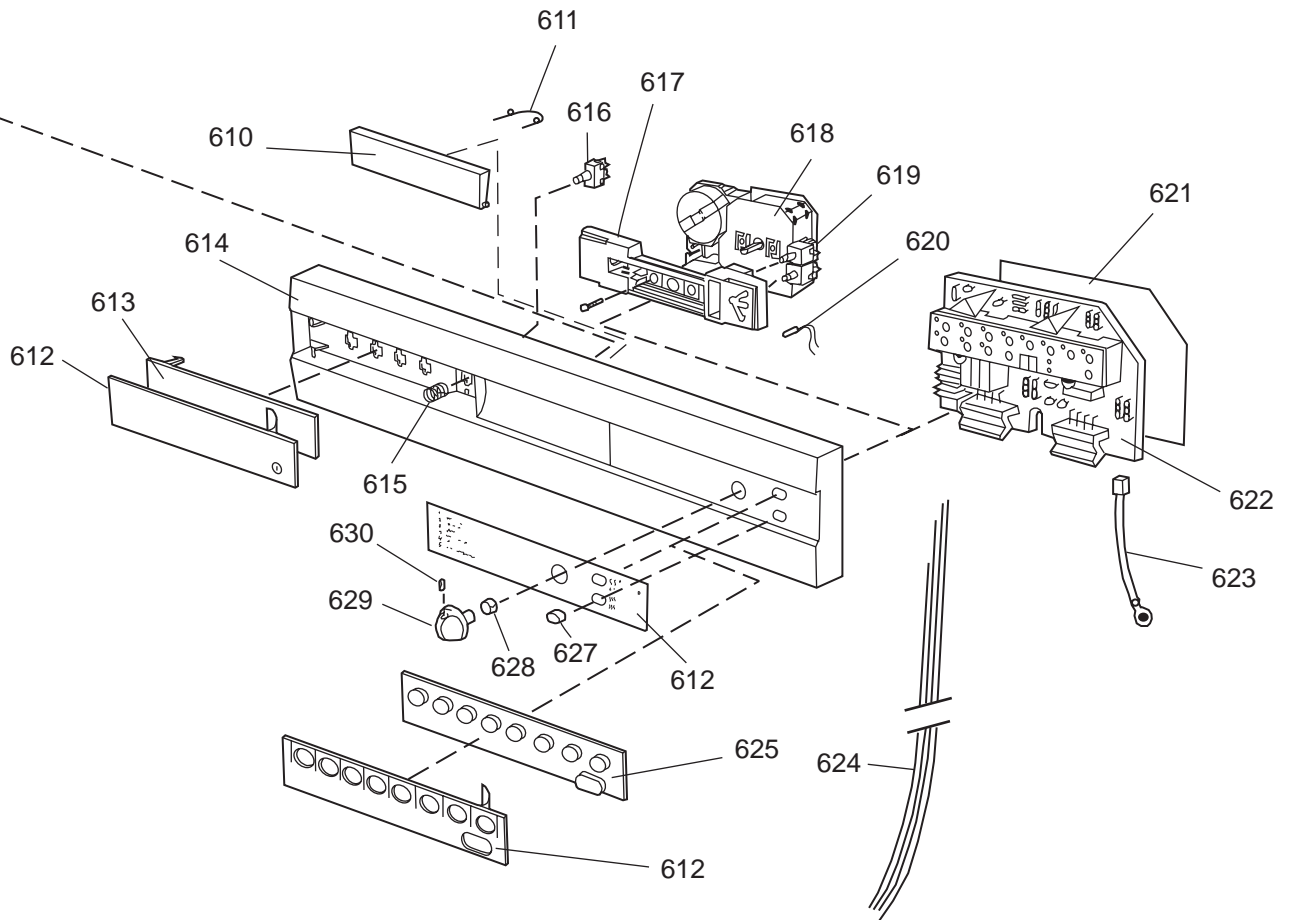

Datum
2003-03-24
Date

PANEL

CONTROL PANEL AND RELATED PARTS

Control panel and related parts

ASKO, 1355 US - Black Bi (DW951)

Pos	Spare part No.	Description	Qty	Comment
601	8057541-33	Door Handle, Black DW 05/06	1 Pcs	
602	8057545	Rotary catch, child safety '	1 Pcs	
603	8057546	SPRING, SafetyCatch 05/06 DW	1 Pcs	
604	8057544	Arm, SafetyCatch 05/06 DW	1 Pcs	
605	8057539	Bracket 4 Switch/Handle 05/0	1 Pcs	
605-a	8902085	Screw 20T for Plastic	2 Pcs	
606	8071098	Cover for Micro Switch	1 Pcs	
607	8055473	Door Switch - DW 05/06	1 Pcs	
608	8057542	Actuator, Doorswitch 05/06 D	1 Pcs	
609	8007078	Spring 02 Handle, DW	1 Pcs	
612	8070500-33	Decor Insert Black model 135	1 Pcs	
614	8071680-69	Control Panel 05/06 DW	1 Pcs	
614	8057538-69	Cover Main Switch Black 05'	1 Pcs	
617	8057540	Bracket, program timer '05	1 Pcs	
617-a	8900944	Screw Toe Kick 20 Torx	2 Pcs	
618	8060017	Timer 05/06 DW	1 Pcs	
618-a	8900944	Screw Toe Kick 20 Torx	2 Pcs	
618-b	8901413	Lock Washer, laundry tops	2 Pcs	
619	8057941	Switch, temp hi/lo DW	2 Pcs	
624	8070049	Cable harness 1355	1 Pcs	
627	8057982-33	Push Button Black DW 13-17	2 Pcs	
628	8006970	Circlip	1 Pcs	
628	8056521	Clip Knobs - Mechanical	1 Pcs	
629	8801111-33	Knob, compl. black DW 05/06	1 Pcs	
630	8057959	DECOR STRIP KNOB ASKO DW95	1 Pcs	
690	8071177	INSTRUCTIONS 1325,1355 CA/US	1 Pcs	