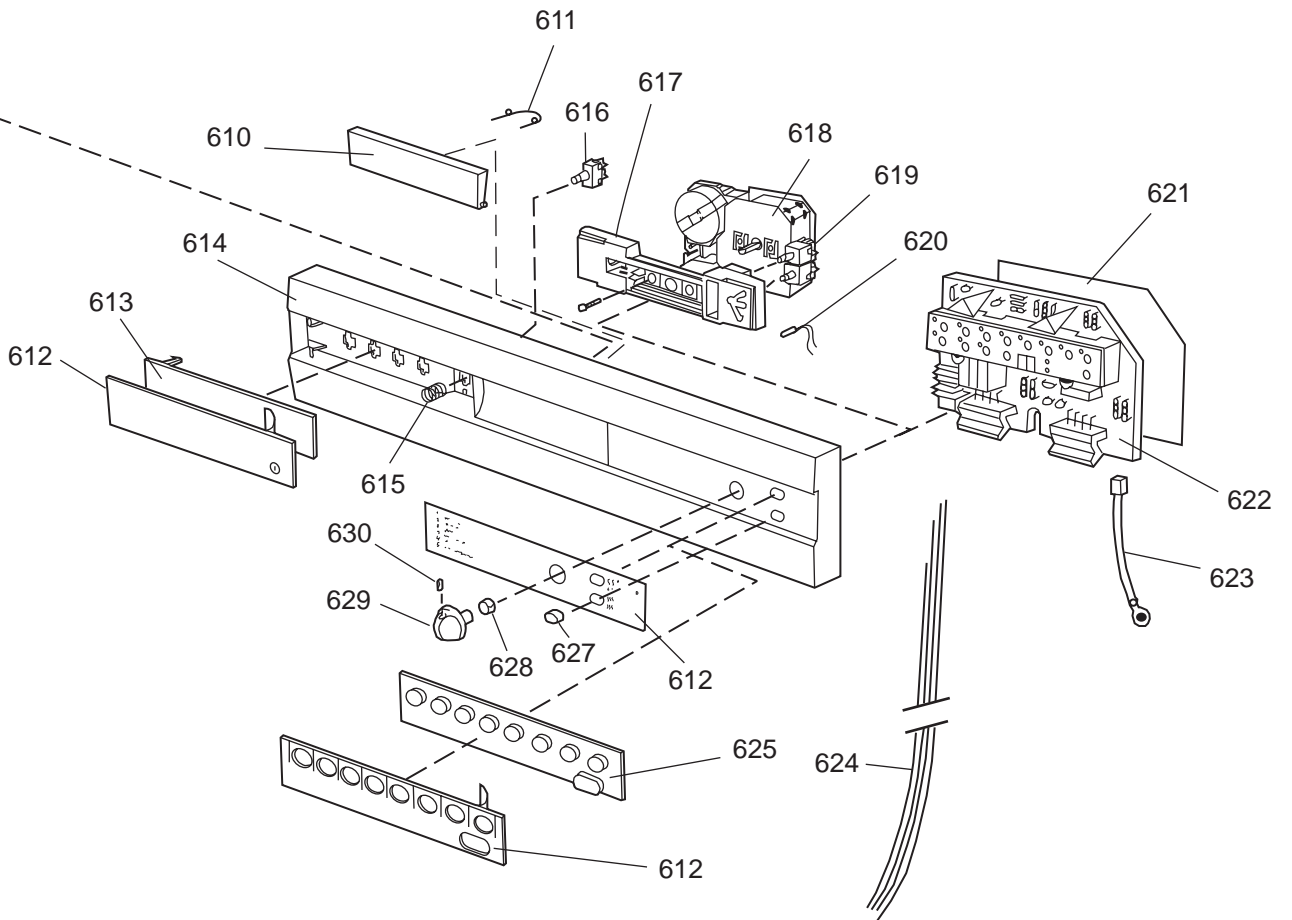

Datum
2003-03-24
Date

PANEL

CONTROL PANEL AND RELATED PARTS

Control panel and related parts

ASKO, 1355 US - Black Bi (DW951)

Pos	Spare part No.	Description	Qty	Comment
601	8057541-33	Door Handle, Black DW 05/06	1 Pcs	
602	8057545	Rotary catch, child safety '	1 Pcs	
603	8057546	SPRING, SafetyCatch 05/06 DW	1 Pcs	
604	8057544	Arm, SafetyCatch 05/06 DW	1 Pcs	
605	8057539	Bracket 4 Switch/Handle 05/0	1 Pcs	
605-a	8902085	Screw 20T for Plastic	2 Pcs	
606	8071098	Cover for Micro Switch	1 Pcs	
607	8055473	Door Switch - DW 05/06	1 Pcs	
608	8057542	Actuator, Doorswitch 05/06 D	1 Pcs	
609	8007078	Spring 02 Handle, DW	1 Pcs	
612	8070500-33	Decor Insert Black model 135	1 Pcs	
614	8071680-69	Control Panel 05/06 DW	1 Pcs	
614	8057538-69	Cover Main Switch Black 05'	1 Pcs	
617	8057540	Bracket, program timer '05	1 Pcs	
617-a	8900944	Screw Toe Kick 20 Torx	2 Pcs	
618	8060017	Timer 05/06 DW	1 Pcs	
618-a	8900944	Screw Toe Kick 20 Torx	2 Pcs	
618-b	8901413	Lock Washer, laundry tops	2 Pcs	
619	8057941	Switch, temp hi/lo DW	2 Pcs	
624	8070049	Cable harness 1355	1 Pcs	
627	8057982-33	Push Button Black DW 13-17	2 Pcs	
628	8006970	Circlip	1 Pcs	
628	8056521	Clip Knobs - Mechanical	1 Pcs	
629	8801111-33	Knob, compl. black DW 05/06	1 Pcs	
630	8057959	DECOR STRIP KNOB ASKO DW95	1 Pcs	
690	8071177	INSTRUCTIONS 1325,1355 CA/US	1 Pcs