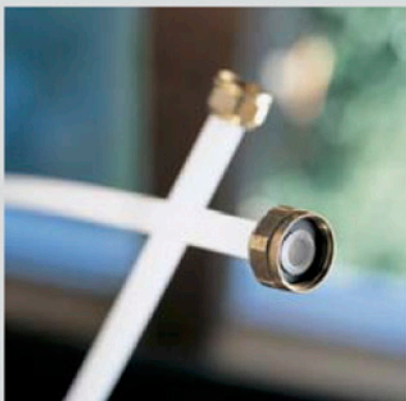

----- Manual continues below part list -----

Available Replacement Parts for ASKO 1355 US Black Bi

[428814](#)

SPACERS

Spare Parts Catalogue

Dishwashers \ 05 Generation
Type: DW951
Model: 1355 US Black Bi

Prod. No: 1071355-BK
November 15th 2004