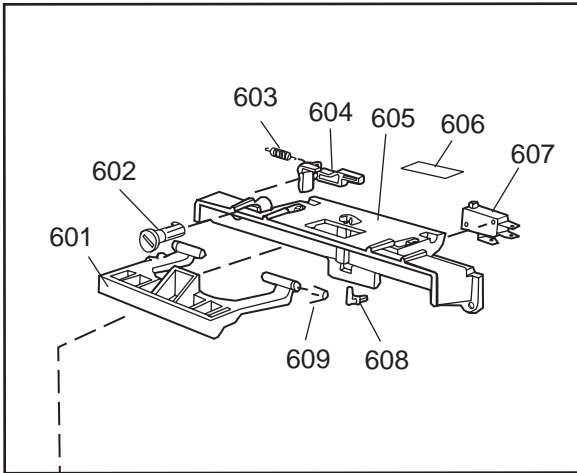

Datum
2003-03-24
Date

PANEL

CONTROL PANEL AND RELATED PARTS

Control panel and related parts

ASKO, 1355 US - Black Bi (DW951)

Pos	Spare part No.	Description	Qty	Comment
601	8057541-33	Door Handle, Black DW 05/06	1 Pcs	
602	8057545	Rotary catch, child safety '	1 Pcs	
603	8057546	SPRING, SafetyCatch 05/06 DW	1 Pcs	
604	8057544	Arm, SafetyCatch 05/06 DW	1 Pcs	
605	8057539	Bracket 4 Switch/Handle 05/0	1 Pcs	
605-a	8902085	Screw 20T for Plastic	2 Pcs	
606	8071098	Cover for Micro Switch	1 Pcs	
607	8055473	Door Switch - DW 05/06	1 Pcs	
608	8057542	Actuator, Doorswitch 05/06 D	1 Pcs	
609	8007078	Spring 02 Handle, DW	1 Pcs	
612	8070500-33	Decor Insert Black model 135	1 Pcs	
614	8071680-69	Control Panel 05/06 DW	1 Pcs	
614	8057538-69	Cover Main Switch Black 05'	1 Pcs	
617	8057540	Bracket, program timer '05	1 Pcs	
617-a	8900944	Screw Toe Kick 20 Torx	2 Pcs	
618	8060017	Timer 05/06 DW	1 Pcs	
618-a	8900944	Screw Toe Kick 20 Torx	2 Pcs	
618-b	8901413	Lock Washer, laundry tops	2 Pcs	
619	8057941	Switch, temp hi/lo DW	2 Pcs	
624	8070049	Cable harness 1355	1 Pcs	
627	8057982-33	Push Button Black DW 13-17	2 Pcs	
628	8006970	Circlip	1 Pcs	
628	8056521	Clip Knobs - Mechanical	1 Pcs	
629	8801111-33	Knob, compl. black DW 05/06	1 Pcs	
630	8057959	DECOR STRIP KNOB ASKO DW95	1 Pcs	
690	8071177	INSTRUCTIONS 1325,1355 CA/US	1 Pcs