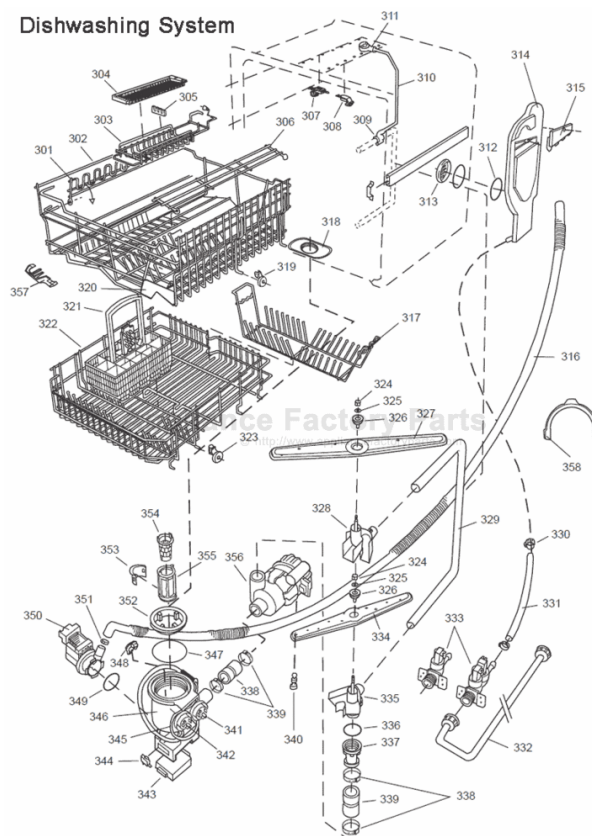

[Find Your ASKO Dishwasher Parts - Select From 210 Models](#)

----- Manual continues below part list -----