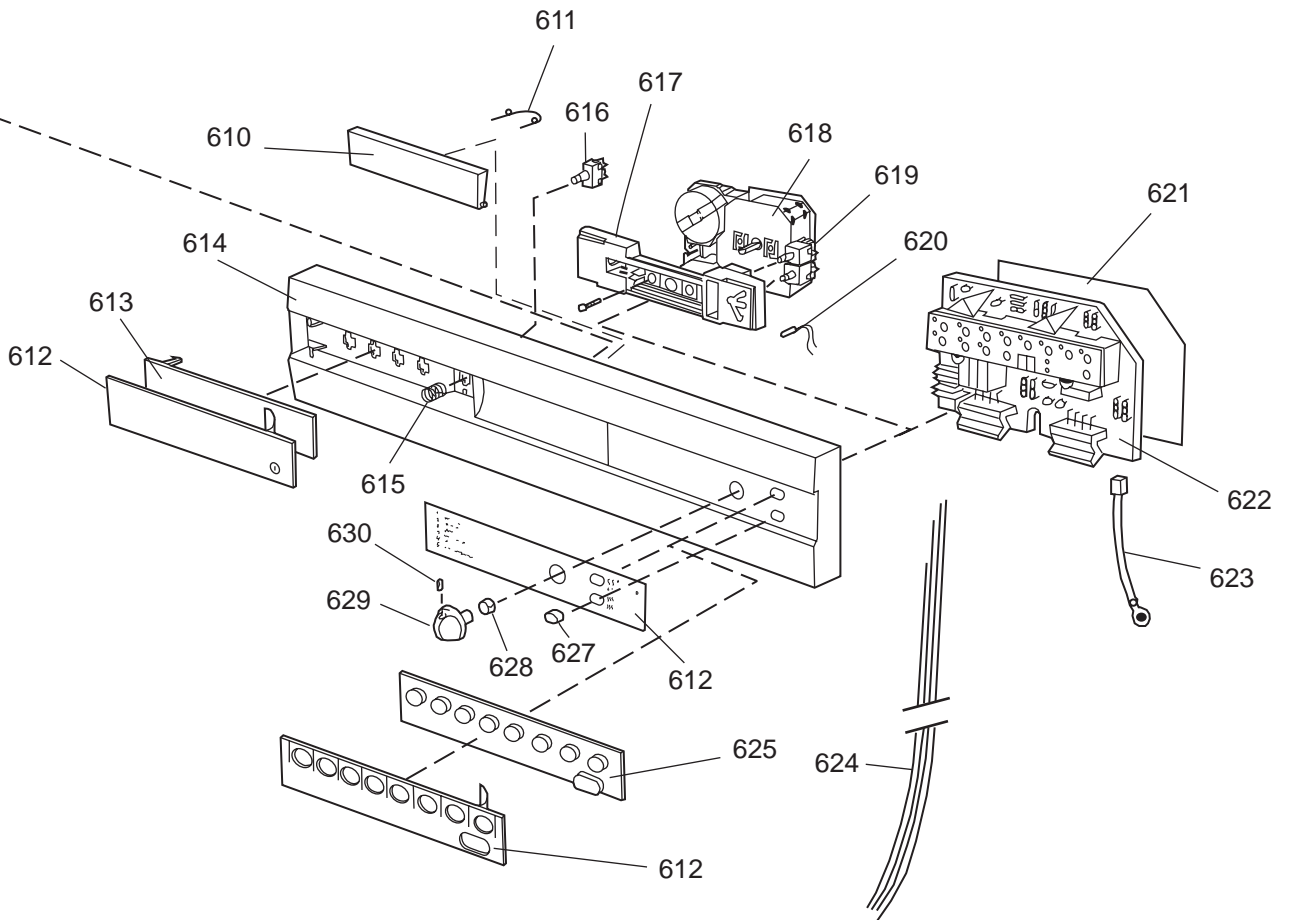

Datum
2003-03-24
Date

PANEL

CONTROL PANEL AND RELATED PARTS

Control panel and related parts

ASKO, 1365 US - SS Bi (DW951)

Pos	Spare part No.	Description	Qty	Comment
601	8057541-33	Door Handle, Black DW 05/06	1 Pcs	
602	8057545	Rotary catch, child safety '	1 Pcs	
603	8057546	SPRING, SafetyCatch 05/06 DW	1 Pcs	
604	8057544	Arm, SafetyCatch 05/06 DW	1 Pcs	
605	8057539	Bracket 4 Switch/Handle 05/0	1 Pcs	
605-a	8902085	Screw 20T for Plastic	2 Pcs	
606	8071098	Cover for Micro Switch	1 Pcs	
607	8055473	Door Switch - DW 05/06	1 Pcs	
608	8057542	Actuator, Doorswitch 05/06 D	1 Pcs	
609	8007078	Spring 02 Handle, DW	1 Pcs	
612	8070899-95	Decor Insert 1365	1 Pcs	
613	8057538-69	Cover Main Switch Black 05'	1 Pcs	
614	8057538-69	Cover Main Switch Black 05'	1 Pcs	
614	8071680-69	Control Panel 05/06 DW	1 Pcs	
617	8057540	Bracket, program timer '05	1 Pcs	
617-a	8900944	Screw Toe Kick 20 Torx	2 Pcs	
618	8060017	Timer 05/06 DW	1 Pcs	
618-a	8900944	Screw Toe Kick 20 Torx	2 Pcs	
618-b	8901413	Lock Washer, laundry tops	2 Pcs	
619	8057941	Switch, temp hi/lo DW	1 Pcs	
624	8071464	Cable 1365	1 Pcs	
627	8057982-33	Push Button Black DW 13-17	1 Pcs	
628	8006970	Circlip	1 Pcs	
628	8056521	Clip Knobs - Mechanical	1 Pcs	
629	8801111-33	Knob, compl. black DW 05/06	1 Pcs	
630	8057959	DECOR STRIP KNOB ASKO DW95	1 Pc's	
690	8071435	INSTRUCTIONS 1365-75-85 CA/US	1 Pc's