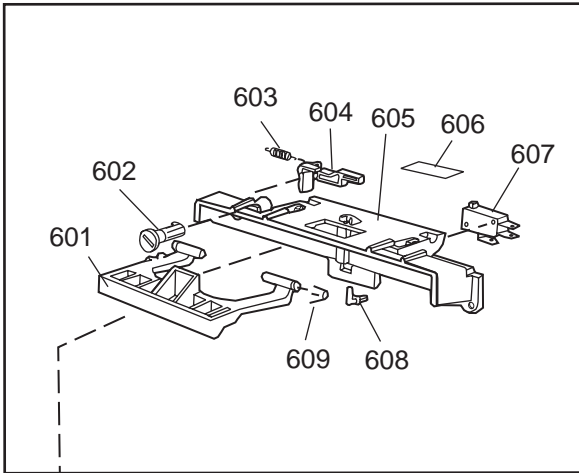

Datum
2003-03-24
Date

PANEL

CONTROL PANEL AND RELATED PARTS

Control panel and related parts

ASKO, 1365 US - SS Bi (DW951)

Pos	Spare part No.	Description	Qty	Comment
601	8057541-33	Door Handle, Black DW 05/06	1 Pcs	
602	8057545	Rotary catch, child safety '	1 Pcs	
603	8057546	SPRING, SafetyCatch 05/06 DW	1 Pcs	
604	8057544	Arm, SafetyCatch 05/06 DW	1 Pcs	
605	8057539	Bracket 4 Switch/Handle 05/0	1 Pcs	
605-a	8902085	Screw 20T for Plastic	2 Pcs	
606	8071098	Cover for Micro Switch	1 Pcs	
607	8055473	Door Switch - DW 05/06	1 Pcs	
608	8057542	Actuator, Doorswitch 05/06 D	1 Pcs	
609	8007078	Spring 02 Handle, DW	1 Pcs	
612	8070899-95	Decor Insert 1365	1 Pcs	
613	8057538-69	Cover Main Switch Black 05'	1 Pcs	
614	8057538-69	Cover Main Switch Black 05'	1 Pcs	
614	8071680-69	Control Panel 05/06 DW	1 Pcs	
617	8057540	Bracket, program timer '05	1 Pcs	
617-a	8900944	Screw Toe Kick 20 Torx	2 Pcs	
618	8060017	Timer 05/06 DW	1 Pcs	
618-a	8900944	Screw Toe Kick 20 Torx	2 Pcs	
618-b	8901413	Lock Washer, laundry tops	2 Pcs	
619	8057941	Switch, temp hi/lo DW	1 Pcs	
624	8071464	Cable 1365	1 Pcs	
627	8057982-33	Push Button Black DW 13-17	1 Pcs	
628	8006970	Circlip	1 Pcs	
628	8056521	Clip Knobs - Mechanical	1 Pcs	
629	8801111-33	Knob, compl. black DW 05/06	1 Pcs	
630	8057959	DECOR STRIP KNOB ASKO DW95	1 Pc's	
690	8071435	INSTRUCTIONS 1365-75-85 CA/US	1 Pc's