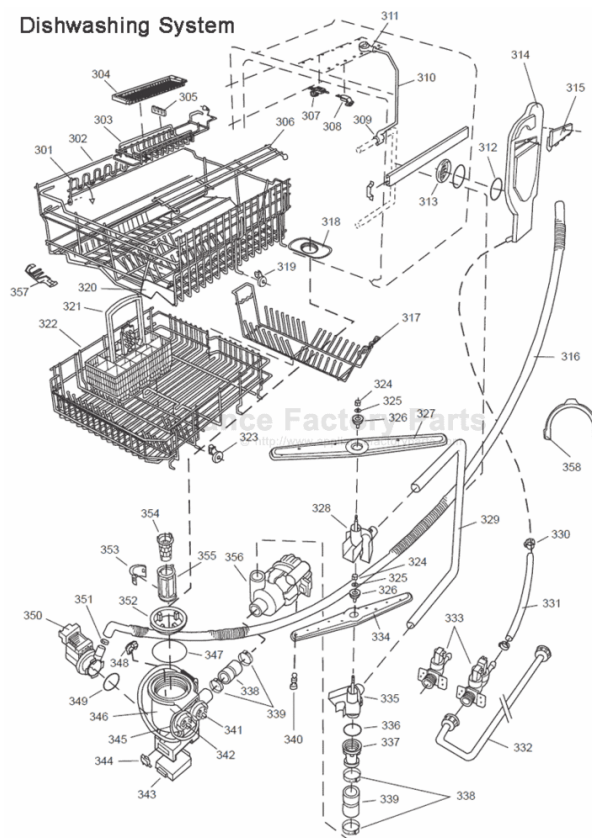

[Find Your ASKO Dishwasher Parts - Select From 210 Models](#)

----- Manual continues below part list -----