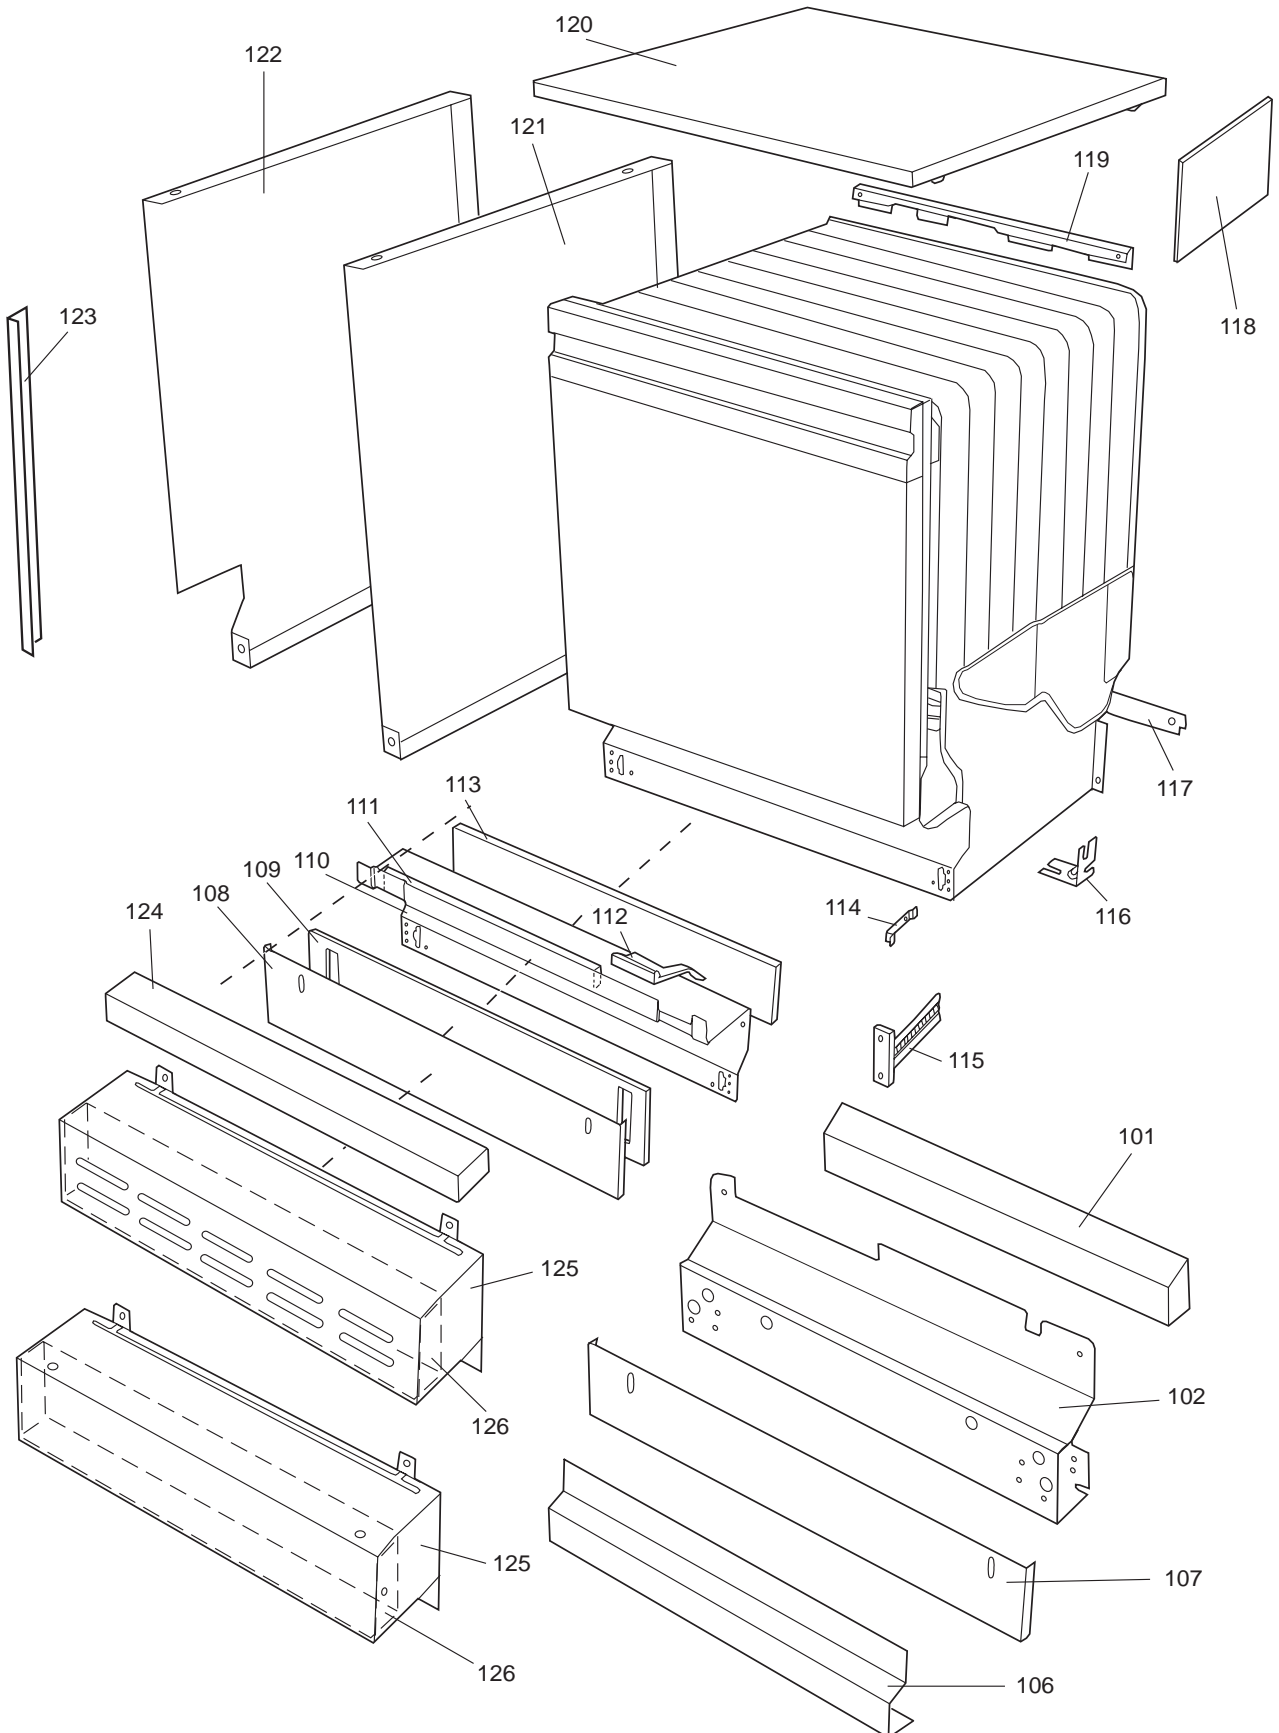

Datum
2003-03-24
Date

DISKSYSTEM

DISHWASHING SYSTEM

Dishwashing system

ASKO, 1365 US - SS Bi (DW951)

Pos	Spare part No.	Description	Qty	Comment
302	8801236-36	Upper Basket Gray	1 Pcs	
302	8801199-36	Rack, Upper 05 & 06 DW	1 Pcs	with cup shelf
306	8071336-36	Cup Shelf 05/06 DW	1 Pcs	
313	8057536-77	Lockring Airbreak Gray	1 Pcs	
314	8057514	Sub To 8801234	1 Pcs	
315	8070152	LID AIRBREAK	1 Pc's	
315	8070611	FILTER AIRBREAK	1 Pc's	
315-b	8902085	Screw 20T for Plastic	1 Pcs	
316	8070304	Drain Hose 05/06 DW	1 Pcs	
316-a	8052239	Hose Clamp, Squeeze	1 Pcs	
316-b	8053642	Hose Clip	1 Pcs	
318	8059740	Strainer Upper 05/06 DW	1 Pcs	
319	8058498-77	Wheel, Upper Basket 05/06 DW	4 Pcs	
321	8801089-77	Cutlery Basket 05/06 DW	1 Pcs	
322	8070043-36	Lower Basket 1325/1706	1 Pcs	
323	8009516-77	Rack Wheels Lower 05/06 DW	8 Pcs	
324	8901262	Nut for Spray Arm 05	2 Pcs	
325	8052095	Ceramic Washer, Spray Arm 05	2 Pcs	
326	8057070-77	Spray Arm Insert 05/06 DW	2 Pcs	
327	8072695	Spray Arm - Upper 05/06 DW	1 Pcs	
328	8057068-77	Spray Pipe Bearing Upper	1 Pcs	
329	8057063	Spray pipe, inner 05	1 Pcs	
330	8052189	Hose Clamp, Squeeze	2 Pcs	
331	8070622	Ruber Hose	1 Pcs	
333	8072121	Fill Valve, Single 05/06 DW.	1 Pcs	
333-a	8902087	Screw, Plastic Housing 20 To	2 Pcs	
334	8072692	Spray Arm - Lower 05/06 DW	1 Pcs	
335	8057067-77	Lower Washarm Support 05/06	1 Pcs	
336	8901755	O-Ring Seal	1 Pcs	
337	8057069	Retainer Nut SprayArm 05/06	1 Pcs	
338	8052097	Hose Clamp, Circ. Pump 05/06	4 Pcs	
339	8057484	Hose, Circ. Pump 05/06 DW	2 Pcs	
340	8055095	BUFFER, Circumpump 03/04 DW	1 Pcs	
341	8071024	Level Switch 05/06 DW	1 Pcs	
343	8057053	Subs to 8075110	1 Pcs	
344	8060068	Micro Switch,Overfill 05/06	1 Pcs	
345	8058500	Hose Pressure Sw. 05/06 DW	1 Pcs	
346	8801123	Replaces 8075197-77. Sump 05	1 Pcs	
347	8058503	O-Ring, Sump 05/06 DW	1 Pcs	
348	8057487-79	Sump Plug DW 05/06 Cleanout	1 Pcs	
349	8002584	O-Ring, Drain Pump 05/06 DW	1 Pcs	
350	8072032	Drain Pump 05/06 DW	1 Pcs	
350	8057083	DRAINPUMP Repl.by 8072032	1 Pc's	
351	8052239	Hose Clamp, Squeeze	1 Pcs	
352	8057488	Locking ring, bottom well 05	1 Pcs	
353	8058454	Cover Str. Basket 05/06 DW	1 Pcs	
354	8057972-77	Strainer Basket Grey 05/06 D	1 Pcs	
355	8057486-77	Filter, fine 05 & 06 DW	1 Pcs	
356	8071250	Circ. Pump 05/06 DW	1 Pcs	
356-a	8075380	capacitor D3000	1 Pcs	
358	8072528-77	Holder Outlet Hose	1 Pcs	
358	8050805	GOOSE NECK for DRAIN HOSE	1 Pcs	