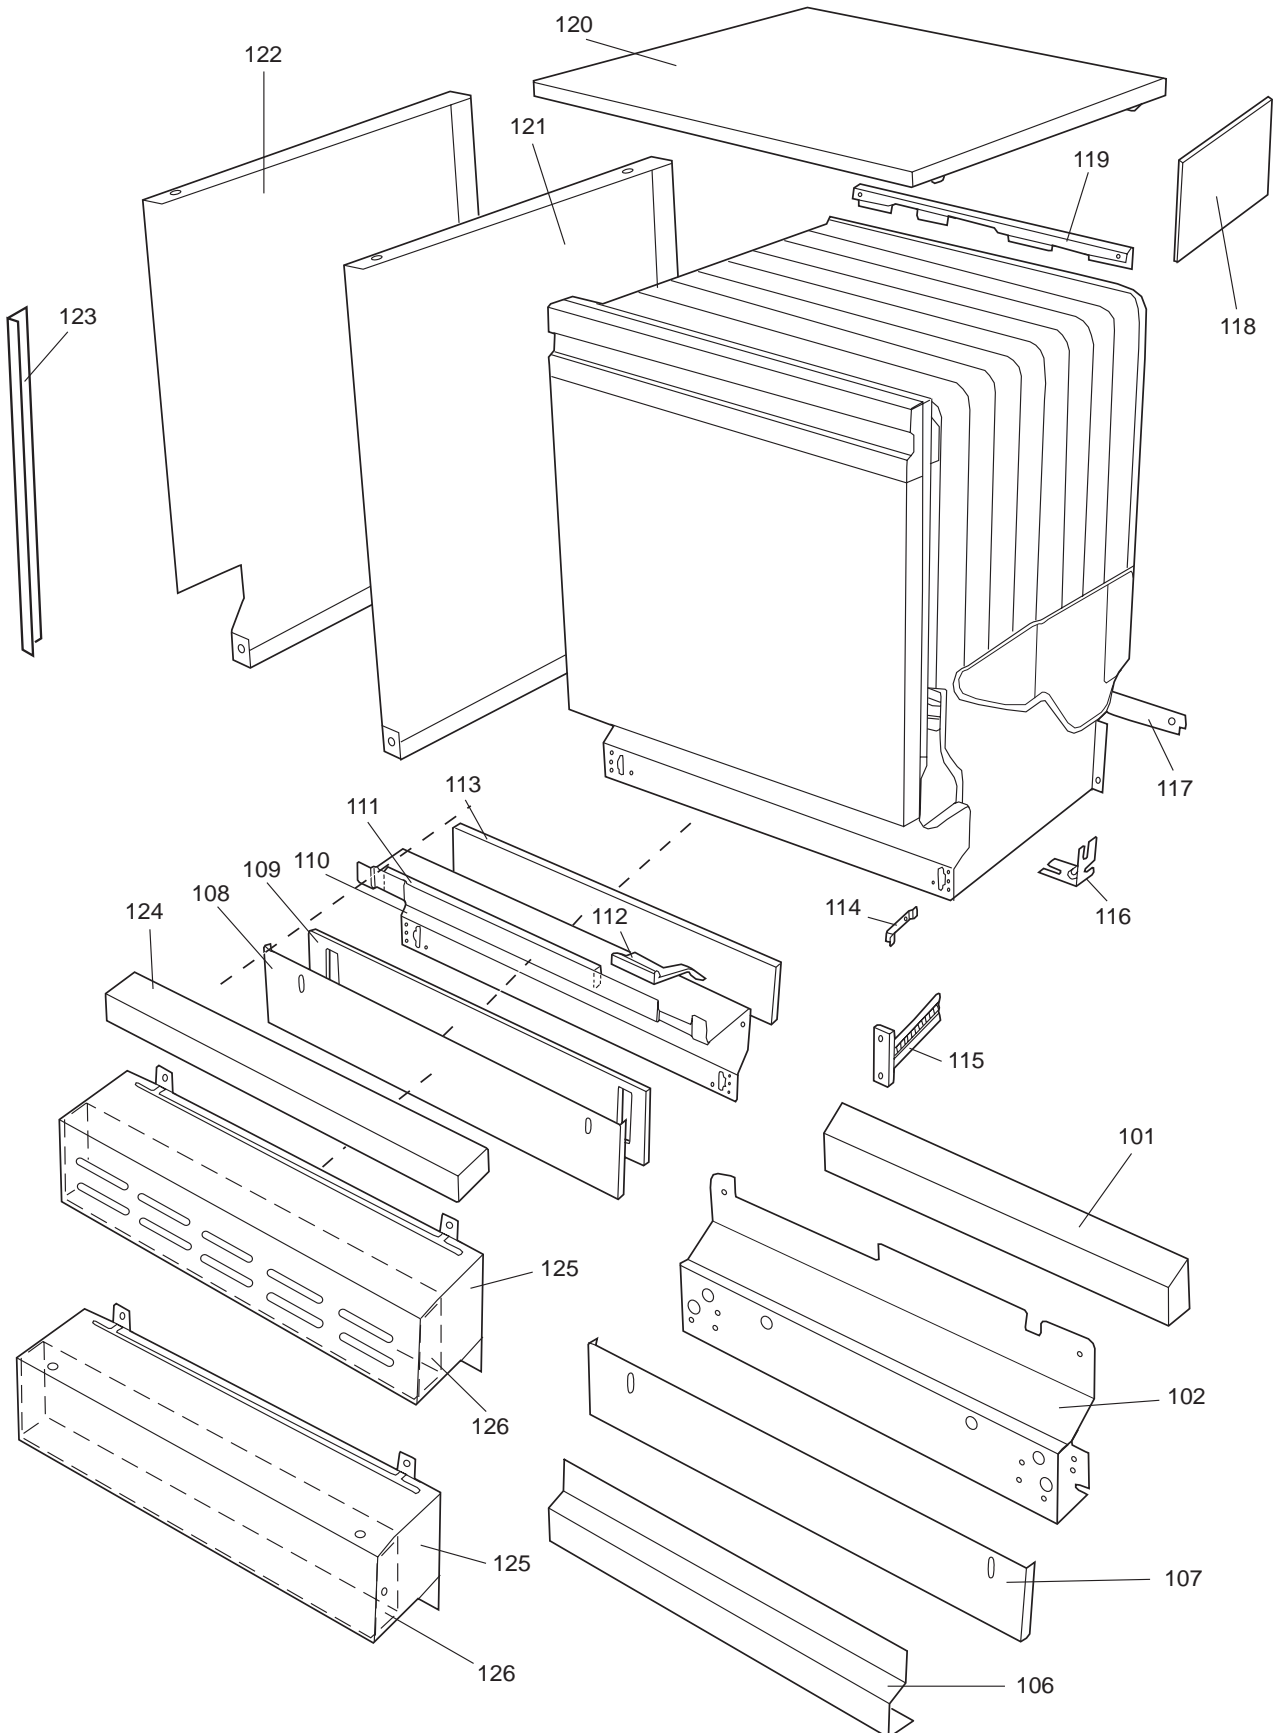

DISKSYSTEM

DISHWASHING SYSTEM

Dishwashing system

ASKO, 1365 US - SS Bi (DW951)

Pos	Spare part No.	Description	Qty	Comment
302	8801236-36	Upper Basket Gray	1 Pcs	
302	8801199-36	Rack, Upper 05 & 06 DW	1 Pcs	with cup shelf
306	8071336-36	Cup Shelf 05/06 DW	1 Pcs	
313	8057536-77	Lockring Airbreak Gray	1 Pcs	
314	8057514	Sub To 8801234	1 Pcs	
315	8070152	LID AIRBREAK	1 Pc's	
315	8070611	FILTER AIRBREAK	1 Pc's	
315-b	8902085	Screw 20T for Plastic	1 Pcs	
316	8070304	Drain Hose 05/06 DW	1 Pcs	
316-a	8052239	Hose Clamp, Squeeze	1 Pcs	
316-b	8053642	Hose Clip	1 Pcs	
318	8059740	Strainer Upper 05/06 DW	1 Pcs	
319	8058498-77	Wheel, Upper Basket 05/06 DW	4 Pcs	
321	8801089-77	Cutlery Basket 05/06 DW	1 Pcs	
322	8070043-36	Lower Basket 1325/1706	1 Pcs	
323	8009516-77	Rack Wheels Lower 05/06 DW	8 Pcs	
324	8901262	Nut for Spray Arm 05	2 Pcs	
325	8052095	Ceramic Washer, Spray Arm 05	2 Pcs	
326	8057070-77	Spray Arm Insert 05/06 DW	2 Pcs	
327	8072695	Spray Arm - Upper 05/06 DW	1 Pcs	
328	8057068-77	Spray Pipe Bearing Upper	1 Pcs	
329	8057063	Spray pipe, inner 05	1 Pcs	
330	8052189	Hose Clamp, Squeeze	2 Pcs	
331	8070622	Ruber Hose	1 Pcs	
333	8072121	Fill Valve, Single 05/06 DW.	1 Pcs	
333-a	8902087	Screw, Plastic Housing 20 To	2 Pcs	
334	8072692	Spray Arm - Lower 05/06 DW	1 Pcs	
335	8057067-77	Lower Washarm Support 05/06	1 Pcs	
336	8901755	O-Ring Seal	1 Pcs	
337	8057069	Retainer Nut SprayArm 05/06	1 Pcs	
338	8052097	Hose Clamp, Circ. Pump 05/06	4 Pcs	
339	8057484	Hose, Circ. Pump 05/06 DW	2 Pcs	
340	8055095	BUFFER, Circumpump 03/04 DW	1 Pcs	
341	8071024	Level Switch 05/06 DW	1 Pcs	
343	8057053	Subs to 8075110	1 Pcs	
344	8060068	Micro Switch,Overfill 05/06	1 Pcs	
345	8058500	Hose Pressure Sw. 05/06 DW	1 Pcs	
346	8801123	Replaces 8075197-77. Sump 05	1 Pcs	
347	8058503	O-Ring, Sump 05/06 DW	1 Pcs	
348	8057487-79	Sump Plug DW 05/06 Cleanout	1 Pcs	
349	8002584	O-Ring, Drain Pump 05/06 DW	1 Pcs	
350	8072032	Drain Pump 05/06 DW	1 Pcs	
350	8057083	DRAINPUMP Repl.by 8072032	1 Pc's	
351	8052239	Hose Clamp, Squeeze	1 Pcs	
352	8057488	Locking ring, bottom well 05	1 Pcs	
353	8058454	Cover Str. Basket 05/06 DW	1 Pcs	
354	8057972-77	Strainer Basket Grey 05/06 D	1 Pcs	
355	8057486-77	Filter, fine 05 & 06 DW	1 Pcs	
356	8071250	Circ. Pump 05/06 DW	1 Pcs	
356-a	8075380	capacitor D3000	1 Pcs	
358	8072528-77	Holder Outlet Hose	1 Pcs	
358	8050805	GOOSE NECK for DRAIN HOSE	1 Pcs	