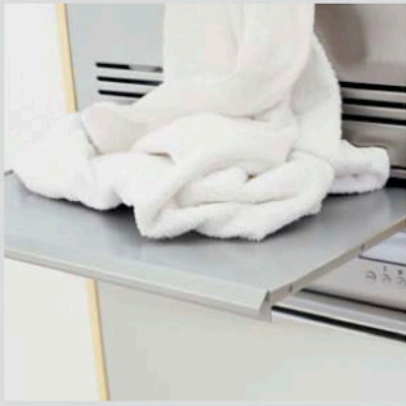

----- Manual continues below part list -----

Available Replacement Parts for ASKO 1365 US SS Bi

[428814](#)

SPACERS

Spare Parts Catalogue

Dishwashers \ 05 Generation
Type: DW951
Model: 1365 US SS Bi

Prod. No: 1071365-SS
November 15th 2004