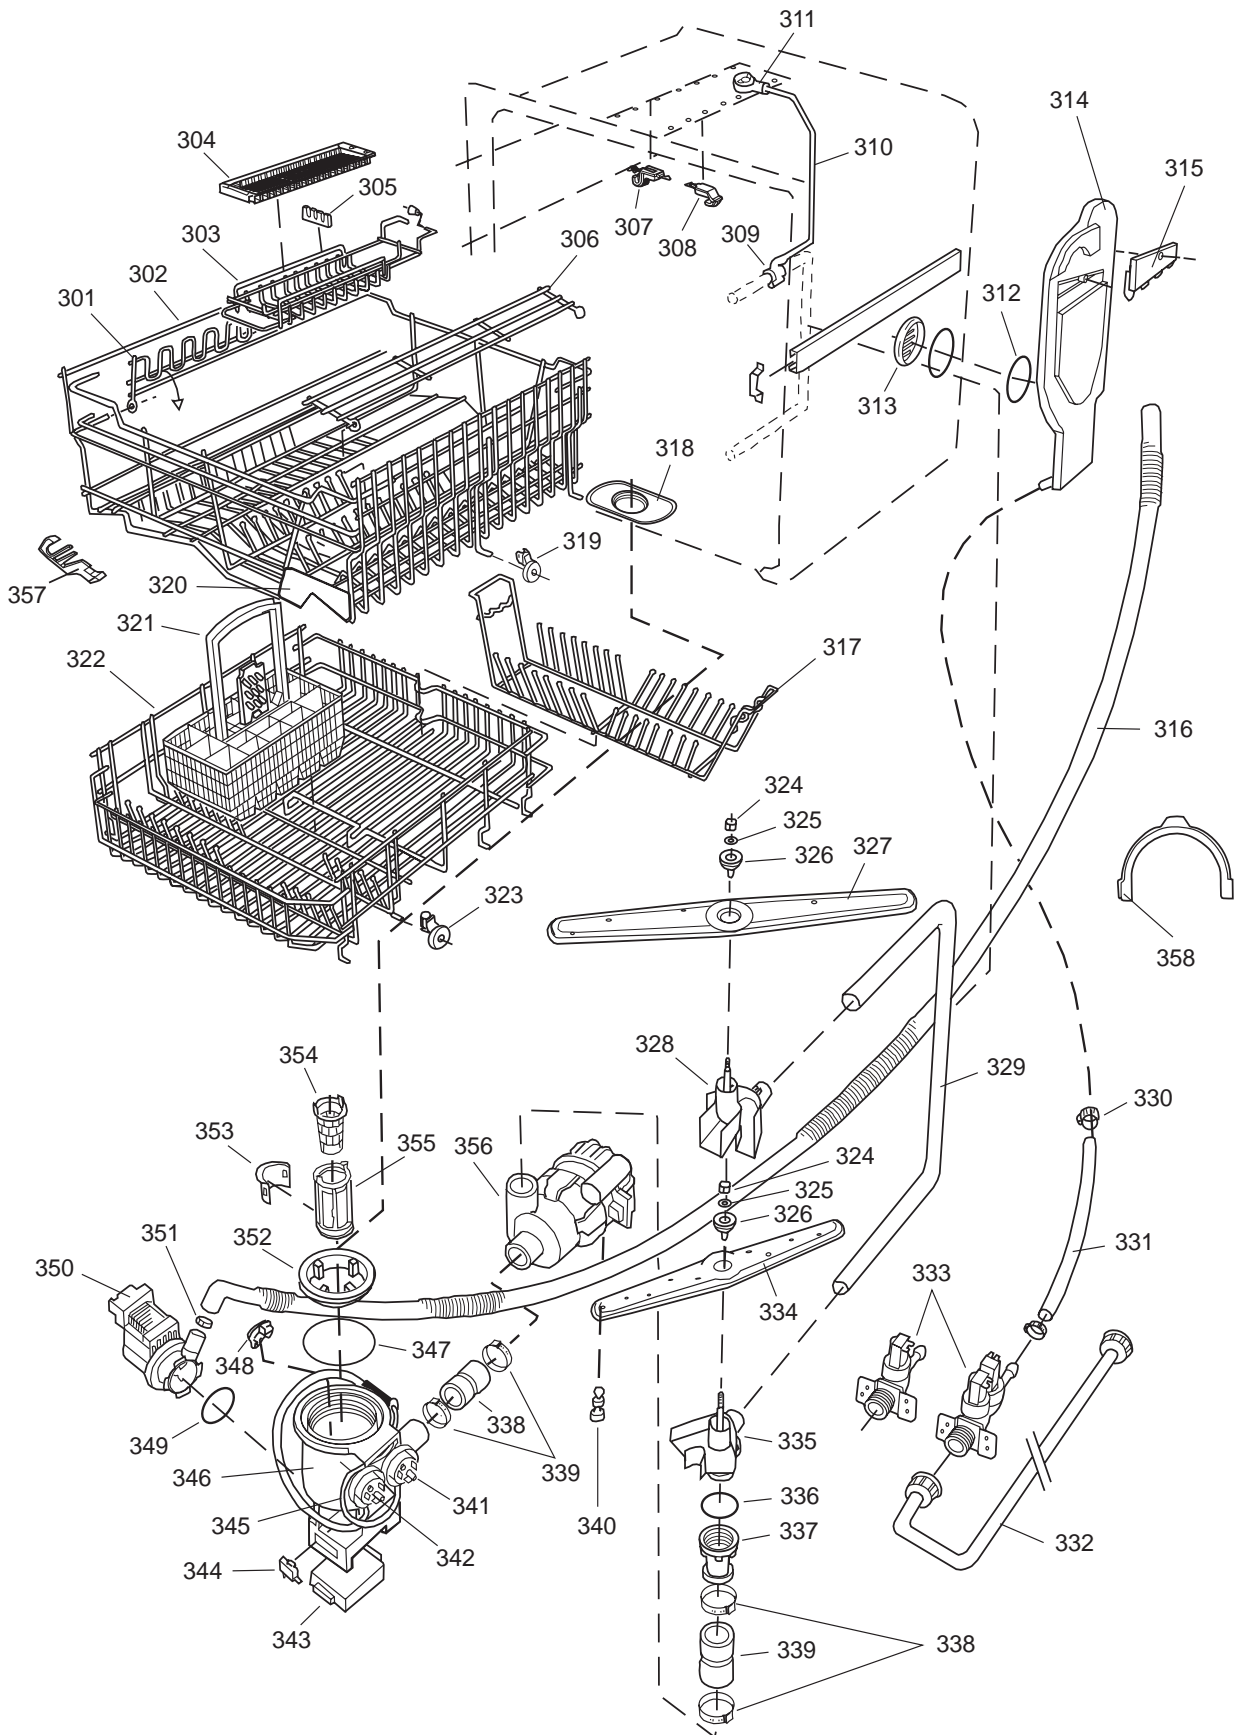

Datum
2003-03-24
Date

DISKSYSTEM

DISHWASHING SYSTEM

Dishwashing system

ASKO, 1365 US - SS Bi (DW951)

Pos	Spare part No.	Description	Qty	Comment
302	8801236-36	Upper Basket Gray	1 Pcs	
302	8801199-36	Rack, Upper 05 & 06 DW	1 Pcs	with cup shelf
306	8071336-36	Cup Shelf 05/06 DW	1 Pcs	
313	8057536-77	Lockring Airbreak Gray	1 Pcs	
314	8057514	Sub To 8801234	1 Pcs	
315	8070152	LID AIRBREAK	1 Pc's	
315	8070611	FILTER AIRBREAK	1 Pc's	
315-b	8902085	Screw 20T for Plastic	1 Pcs	
316	8070304	Drain Hose 05/06 DW	1 Pcs	
316-a	8052239	Hose Clamp, Squeeze	1 Pcs	
316-b	8053642	Hose Clip	1 Pcs	
318	8059740	Strainer Upper 05/06 DW	1 Pcs	
319	8058498-77	Wheel, Upper Basket 05/06 DW	4 Pcs	
321	8801089-77	Cutlery Basket 05/06 DW	1 Pcs	
322	8070043-36	Lower Basket 1325/1706	1 Pcs	
323	8009516-77	Rack Wheels Lower 05/06 DW	8 Pcs	
324	8901262	Nut for Spray Arm 05	2 Pcs	
325	8052095	Ceramic Washer, Spray Arm 05	2 Pcs	
326	8057070-77	Spray Arm Insert 05/06 DW	2 Pcs	
327	8072695	Spray Arm - Upper 05/06 DW	1 Pcs	
328	8057068-77	Spray Pipe Bearing Upper	1 Pcs	
329	8057063	Spray pipe, inner 05	1 Pcs	
330	8052189	Hose Clamp, Squeeze	2 Pcs	
331	8070622	Ruber Hose	1 Pcs	
333	8072121	Fill Valve, Single 05/06 DW.	1 Pcs	
333-a	8902087	Screw, Plastic Housing 20 To	2 Pcs	
334	8072692	Spray Arm - Lower 05/06 DW	1 Pcs	
335	8057067-77	Lower Washarm Support 05/06	1 Pcs	
336	8901755	O-Ring Seal	1 Pcs	
337	8057069	Retainer Nut SprayArm 05/06	1 Pcs	
338	8052097	Hose Clamp, Circ. Pump 05/06	4 Pcs	
339	8057484	Hose, Circ. Pump 05/06 DW	2 Pcs	
340	8055095	BUFFER, Circumpump 03/04 DW	1 Pcs	
341	8071024	Level Switch 05/06 DW	1 Pcs	
343	8057053	Subs to 8075110	1 Pcs	
344	8060068	Micro Switch,Overfill 05/06	1 Pcs	
345	8058500	Hose Pressure Sw. 05/06 DW	1 Pcs	
346	8801123	Replaces 8075197-77. Sump 05	1 Pcs	
347	8058503	O-Ring, Sump 05/06 DW	1 Pcs	
348	8057487-79	Sump Plug DW 05/06 Cleanout	1 Pcs	
349	8002584	O-Ring, Drain Pump 05/06 DW	1 Pcs	
350	8072032	Drain Pump 05/06 DW	1 Pcs	
350	8057083	DRAINPUMP Repl.by 8072032	1 Pc's	
351	8052239	Hose Clamp, Squeeze	1 Pcs	
352	8057488	Locking ring, bottom well 05	1 Pcs	
353	8058454	Cover Str. Basket 05/06 DW	1 Pcs	
354	8057972-77	Strainer Basket Grey 05/06 D	1 Pcs	
355	8057486-77	Filter, fine 05 & 06 DW	1 Pcs	
356	8071250	Circ. Pump 05/06 DW	1 Pcs	
356-a	8075380	capacitor D3000	1 Pcs	
358	8072528-77	Holder Outlet Hose	1 Pcs	
358	8050805	GOOSE NECK for DRAIN HOSE	1 Pcs