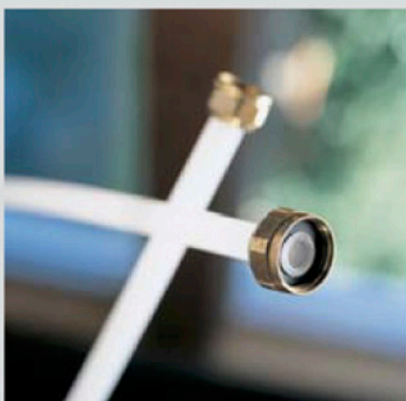

----- Manual continues below part list -----

Available Replacement Parts for ASKO 1365 US SS Bi

[428814](#)

SPACERS

Spare Parts Catalogue

Dishwashers \ 05 Generation
Type: DW951
Model: 1365 US SS Bi

Prod. No: 1071365-SS
November 15th 2004