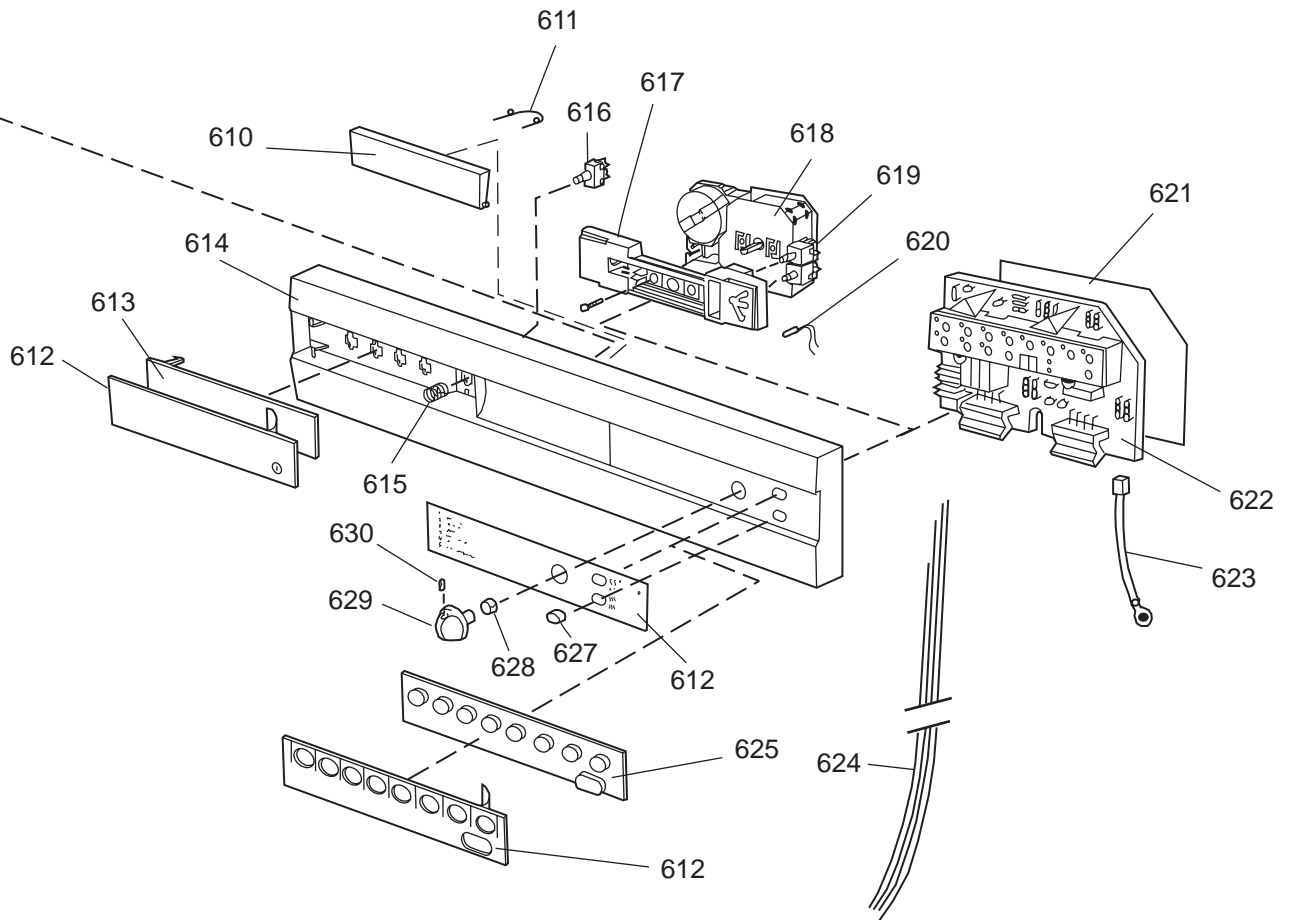

Datum
2003-03-24
Date

PANEL

CONTROL PANEL AND RELATED PARTS

Control panel and related parts

ASKO, 1375 US - Black Bi (DW952)

Pos	Spare part No.	Description	Qty	Comment
601	8057541-33	Door Handle, Black DW 05/06	1 Pcs	
602	8057545	Rotary catch, child safety '	1 Pcs	
603	8057546	SPRING, SafetyCatch 05/06 DW	1 Pcs	
604	8057544	Arm, SafetyCatch 05/06 DW	1 Pcs	
605	8057539	Bracket 4 Switch/Handle 05/0	1 Pcs	
605-a	8902085	Screw 20T for Plastic	2 Pcs	
606	8071098	Cover for Micro Switch	1 Pcs	
607	8055473	Door Switch - DW 05/06	1 Pcs	
608	8057542	Actuator, Doorswitch 05/06 D	1 Pcs	
609	8007078	Spring 02 Handle, DW	1 Pcs	
612	8070896-33	Decor Insert 1375 Black	1 Pcs	
614	8071680-69	Control Panel 05/06 DW	1 Pcs	
614	8057538-69	Cover Main Switch Black 05'	1 Pcs	
617	8057540	Bracket, program timer '05	1 Pcs	
617-a	8900944	Screw Toe Kick 20 Torx	2 Pcs	
618	8060017	Timer 05/06 DW	1 Pcs	
618-a	8900944	Screw Toe Kick 20 Torx	2 Pcs	
618-b	8901413	Lock Washer, laundry tops	2 Pcs	
619	8057941	Switch, temp hi/lo DW	2 Pcs	
624	8071416	Cable harness 1375	1 Pcs	
627	8057982-33	Push Button Black DW 13-17	2 Pcs	
628	8006970	Circlip	1 Pcs	
628	8056521	Clip Knobs - Mechanical	1 Pcs	
629	8801111-33	Knob, compl. black DW 05/06	1 Pcs	
630	8057959	DECOR STRIP KNOB ASKO DW95	1 Pcs	
690	8073096	INSTR. GENERAL D/WASHER USA	1 Pcs	
690	8071435	INSTRUCTIONS 1365-75-85 CA/US	1 Pcs	