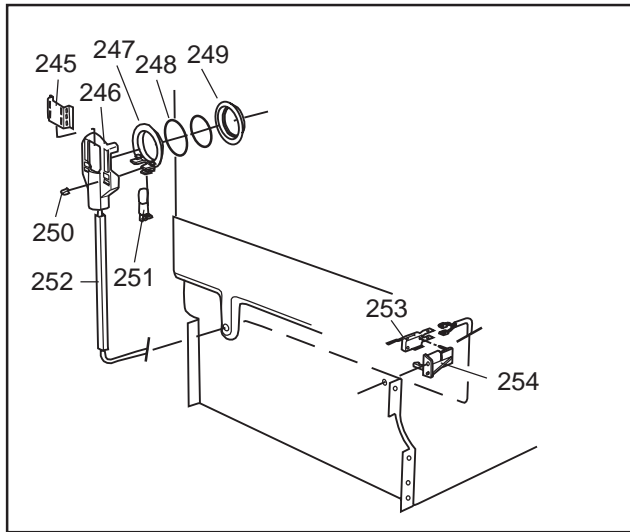

Datum
2003-03-24
Date

BEHÅLLARE

CONTAINER AND RELATED PARTS

Container and related parts

ASKO, 1375 US - Black Bi (DW952)

Pos	Spare part No.	Description	Qty	Comment
201	8057977	Bearing Upper Rail 05/06 DW	8 Pcs	
202	8058638-77	Ball Holder, Upper Rail DW	2 Pcs	
203	8057979-77	Rack Stop Grey 05/06 DW	2 Pcs	
204	8057052	Guide Rail '05 '06 DW	2 Pcs	
205	8057978-77	Rail Stop - Back Grey 05/06	2 Pcs	
206	8057489	Tub Seal 05/06 DW	1 Pcs	
208	8801098	Lock Catch Kit 05'06 D/W	1 Pcs	
210	8057077	Heating Element DW 05/06 140	1 Pcs	
210	8002370	Protective Collar	2 Pcs	
211	8901110	Screw w/O-Ring DW 05/06 25-T	4 Pcs	
212	8070613	Sealing Strip Casing	1 Pcs	
215	8059896	T-Stat 05/06 30-70C DW	1 Pcs	
216	8002579	T-Stat 05/06 DW Overheat	1 Pcs	
217	8059774	T-Stat 1385 -1706- 1716 52C	1 Pcs	
222	8070142	Cable holder, rear 05	1 Pcs	
223	8058495	Cable holder, door 05	1 Pcs	
225	8057523	Bottom and Side support '05	1 Pcs	
229	8050251	Terminal Block DW All	1 Pcs	
229-a	8900357	Screw, terminal block	1 Pcs	
230	8059991	Cable holder, supply line 05	1 Pcs	
231	8006948	Grommet	1 Pcs	
232	8058491-77	Door Spring 05/06 for 0-7 lb	2 Pcs	
233	8057062	Subs to 8074877	4 Pcs	
234	8901156	Nut, Levelling Legs	4 Pcs	
236	8072119	Washer	4 Pcs	
241	8060255	No longer Avail. po# 8008- H	1 Pcs	
242	8070495	Inlet Valve Mount	1 Pcs	
242-a	8900327	Screw 20 Torx, Self Tapping	2 Pcs	
243	8059761-29	Filler Strip - Left DW - Bla	1 Pcs	
243	8059762-29	Filler Strip, Right 05/06 DW	1 Pcs	
243-a	8900646	Screw 20 Torx SS	4 Pcs	
244	8070614	Insulation,fill strip 05&06	2 Pcs