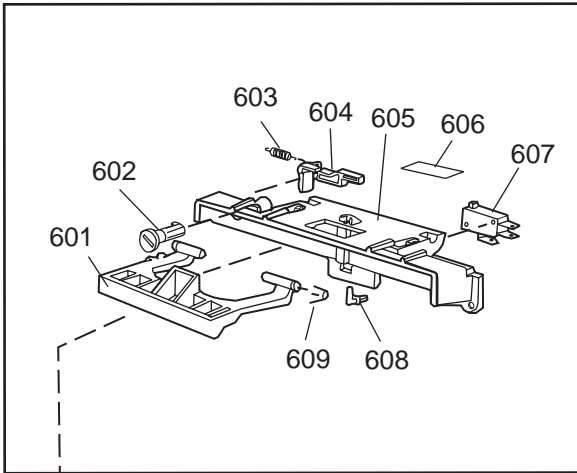

Datum
2003-03-24
Date

PANEL

CONTROL PANEL AND RELATED PARTS

Control panel and related parts

ASKO, 1375 US - Black Bi (DW952)

Pos	Spare part No.	Description	Qty	Comment
601	8057541-33	Door Handle, Black DW 05/06	1 Pcs	
602	8057545	Rotary catch, child safety '	1 Pcs	
603	8057546	SPRING, SafetyCatch 05/06 DW	1 Pcs	
604	8057544	Arm, SafetyCatch 05/06 DW	1 Pcs	
605	8057539	Bracket 4 Switch/Handle 05/0	1 Pcs	
605-a	8902085	Screw 20T for Plastic	2 Pcs	
606	8071098	Cover for Micro Switch	1 Pcs	
607	8055473	Door Switch - DW 05/06	1 Pcs	
608	8057542	Actuator, Doorswitch 05/06 D	1 Pcs	
609	8007078	Spring 02 Handle, DW	1 Pcs	
612	8070896-33	Decor Insert 1375 Black	1 Pcs	
614	8071680-69	Control Panel 05/06 DW	1 Pcs	
614	8057538-69	Cover Main Switch Black 05'	1 Pcs	
617	8057540	Bracket, program timer '05	1 Pcs	
617-a	8900944	Screw Toe Kick 20 Torx	2 Pcs	
618	8060017	Timer 05/06 DW	1 Pcs	
618-a	8900944	Screw Toe Kick 20 Torx	2 Pcs	
618-b	8901413	Lock Washer, laundry tops	2 Pcs	
619	8057941	Switch, temp hi/lo DW	2 Pcs	
624	8071416	Cable harness 1375	1 Pcs	
627	8057982-33	Push Button Black DW 13-17	2 Pcs	
628	8006970	Circlip	1 Pcs	
628	8056521	Clip Knobs - Mechanical	1 Pcs	
629	8801111-33	Knob, compl. black DW 05/06	1 Pcs	
630	8057959	DECOR STRIP KNOB ASKO DW95	1 Pcs	
690	8073096	INSTR. GENERAL D/WASHER USA	1 Pcs	
690	8071435	INSTRUCTIONS 1365-75-85 CA/US	1 Pcs	