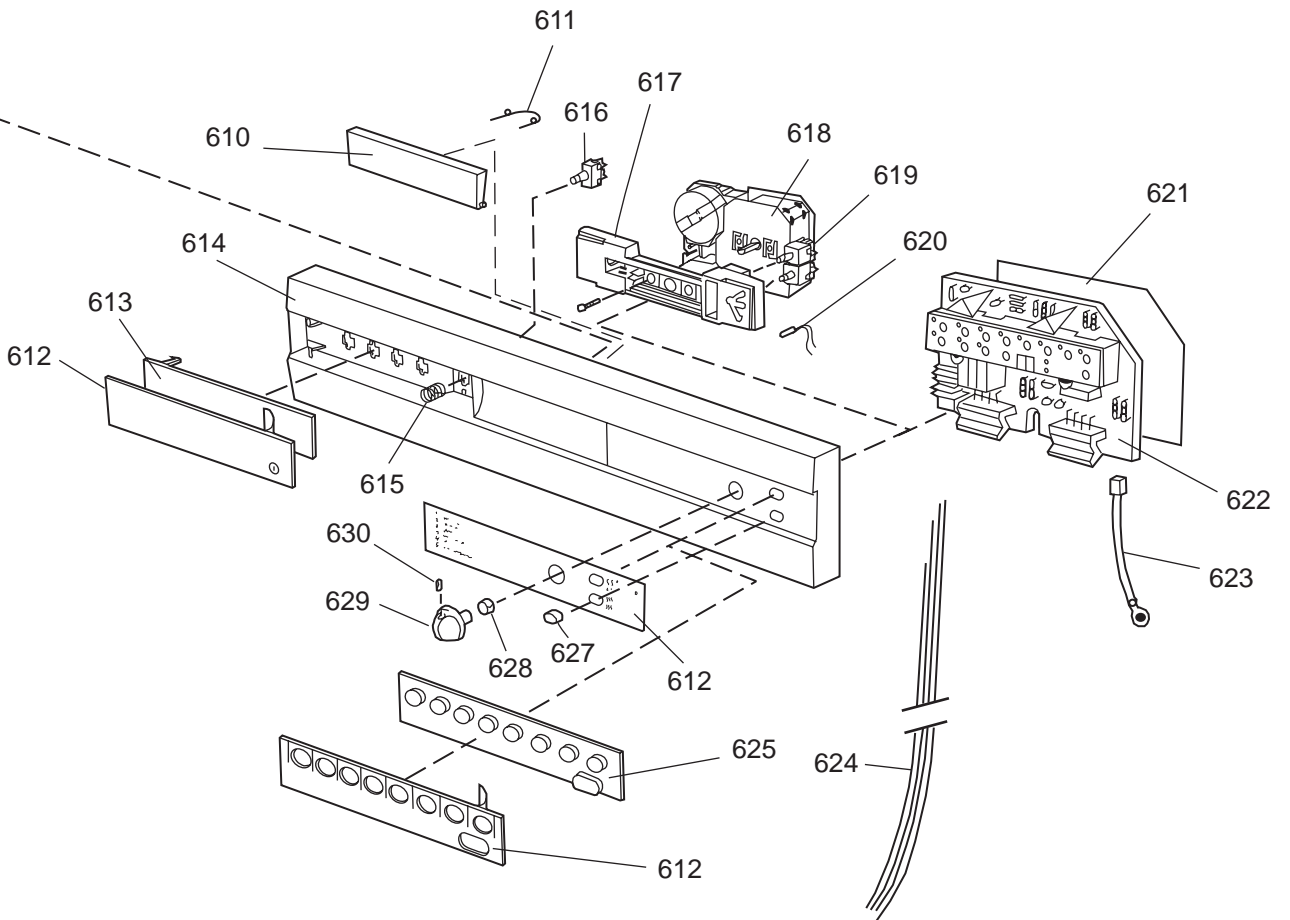

Datum
2003-03-24
Date

PANEL

CONTROL PANEL AND RELATED PARTS

Control panel and related parts

ASKO, 1375 US - Black Bi (DW952)

Pos	Spare part No.	Description	Qty	Comment
601	8057541-33	Door Handle, Black DW 05/06	1 Pcs	
602	8057545	Rotary catch, child safety '	1 Pcs	
603	8057546	SPRING, SafetyCatch 05/06 DW	1 Pcs	
604	8057544	Arm, SafetyCatch 05/06 DW	1 Pcs	
605	8057539	Bracket 4 Switch/Handle 05/0	1 Pcs	
605-a	8902085	Screw 20T for Plastic	2 Pcs	
606	8071098	Cover for Micro Switch	1 Pcs	
607	8055473	Door Switch - DW 05/06	1 Pcs	
608	8057542	Actuator, Doorswitch 05/06 D	1 Pcs	
609	8007078	Spring 02 Handle, DW	1 Pcs	
612	8070896-33	Decor Insert 1375 Black	1 Pcs	
614	8071680-69	Control Panel 05/06 DW	1 Pcs	
614	8057538-69	Cover Main Switch Black 05'	1 Pcs	
617	8057540	Bracket, program timer '05	1 Pcs	
617-a	8900944	Screw Toe Kick 20 Torx	2 Pcs	
618	8060017	Timer 05/06 DW	1 Pcs	
618-a	8900944	Screw Toe Kick 20 Torx	2 Pcs	
618-b	8901413	Lock Washer, laundry tops	2 Pcs	
619	8057941	Switch, temp hi/lo DW	2 Pcs	
624	8071416	Cable harness 1375	1 Pcs	
627	8057982-33	Push Button Black DW 13-17	2 Pcs	
628	8006970	Circlip	1 Pcs	
628	8056521	Clip Knobs - Mechanical	1 Pcs	
629	8801111-33	Knob, compl. black DW 05/06	1 Pcs	
630	8057959	DECOR STRIP KNOB ASKO DW95	1 Pc's	
690	8073096	INSTR. GENERAL D/WASHER USA	1 Pc's	
690	8071435	INSTRUCTIONS 1365-75-85 CA/US	1 Pc's	