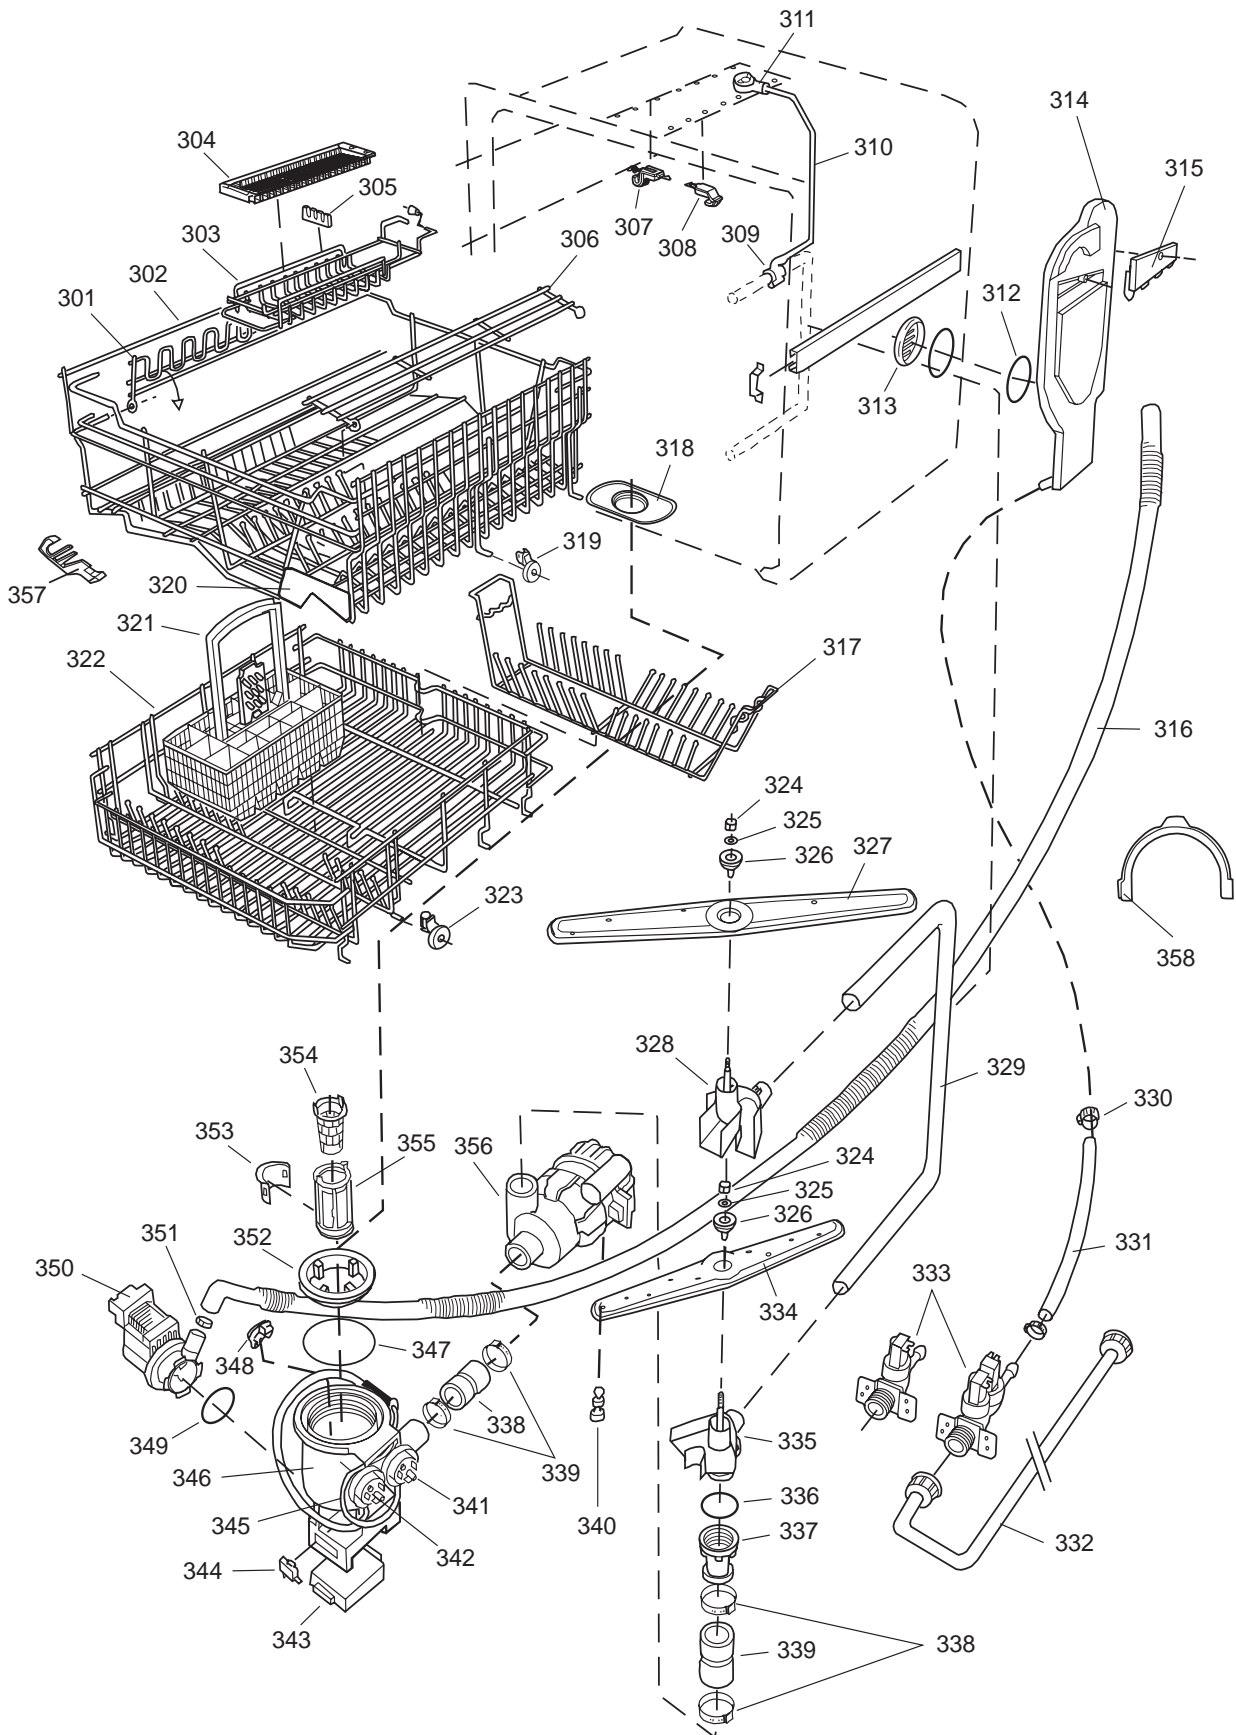

Datum

2003-03-24

Date

DISKSYSTEM

DISHWASHING SYSTEM

Dishwashing system

ASKO, 1375 US - Black Bi (DW952)

Pos	Spare part No.	Description	Qty	Comment
302	8801236-36	Upper Basket Gray	1 Pcs	
302	8801199-36	Rack, Upper 05 & 06 DW	1 Pcs	with cup shelf
306	8071336-36	Cup Shelf 05/06 DW	1 Pcs	
313	8057536-77	Lockring Airbreak Gray	1 Pcs	
314	8057514	Sub To 8801234	1 Pcs	
316	8070304	Drain Hose 05/06 DW	1 Pcs	
316-a	8052239	Hose Clamp, Squeeze	1 Pcs	
316-b	8053642	Hose Clip	1 Pcs	
318	8059740	Strainer Upper 05/06 DW	1 Pcs	
319	8058498-77	Wheel, Upper Basket 05/06 DW	4 Pcs	
321	8801089-77	Cutlery Basket 05/06 DW	1 Pcs	
322	8070043-36	Lower Basket 1325/1706	1 Pcs	
323	8009516-77	Rack Wheels Lower 05/06 DW	8 Pcs	
324	8901262	Nut for Spray Arm 05	2 Pcs	
325	8052095	Ceramic Washer, Spray Arm 05	2 Pcs	
326	8057070-77	Spray Arm Insert 05/06 DW	2 Pcs	
327	8072695	Spray Arm - Upper 05/06 DW	1 Pcs	
328	8057068-77	Spray Pipe Bearing Upper	1 Pcs	
329	8057063	Spray pipe, inner 05	1 Pcs	
330	8052189	Hose Clamp, Squeeze	2 Pcs	
331	8070622	Ruber Hose	1 Pcs	
333	8072121	Fill Valve, Single 05/06 DW.	1 Pcs	
333-a	8902087	Screw, Plastic Housing 20 To	2 Pcs	
334	8072692	Spray Arm - Lower 05/06 DW	1 Pcs	
335	8057067-77	Lower Washarm Support 05/06	1 Pcs	
336	8901755	O-Ring Seal	1 Pcs	
337	8057069	Retainer Nut SprayArm 05/06	1 Pcs	
338	8052097	Hose Clamp, Circ. Pump 05/06	4 Pcs	
339	8057484	Hose, Circ. Pump 05/06 DW	2 Pcs	
340	8055095	BUFFER, Circumpump 03/04 DW	1 Pcs	
341	8071024	Level Switch 05/06 DW	1 Pcs	
343	8057053	Subs to 8075110	1 Pcs	
344	8060068	Micro Switch,Overfill 05/06	1 Pcs	
345	8058500	Hose Pressure Sw. 05/06 DW	1 Pcs	
346	8801123	Replaces 8075197-77. Sump 05	1 Pcs	
347	8058503	O-Ring, Sump 05/06 DW	1 Pcs	
348	8057487-79	Sump Plug DW 05/06 Cleanout	1 Pcs	
349	8002584	O-Ring, Drain Pump 05/06 DW	1 Pcs	
350	8072032	Drain Pump 05/06 DW	1 Pcs	
350	8057083	DRAINPUMP Repl.by 8072032	1 Pc's	
351	8052239	Hose Clamp, Squeeze	1 Pcs	
352	8057488	Locking ring, bottom well 05	1 Pcs	
353	8058454	Cover Str. Basket 05/06 DW	1 Pcs	
354	8057972-77	Strainer Basket Grey 05/06 D	1 Pcs	
355	8057486-77	Filter, fine 05 & 06 DW	1 Pcs	
356	8071250	Circ. Pump 05/06 DW	1 Pcs	
356-a	8075380	capacitor D3000	1 Pcs	
358	8072528-77	Holder Outlet Hose	1 Pcs	
358	8050805	GOOSE NECK for DRAIN HOSE	1 Pcs