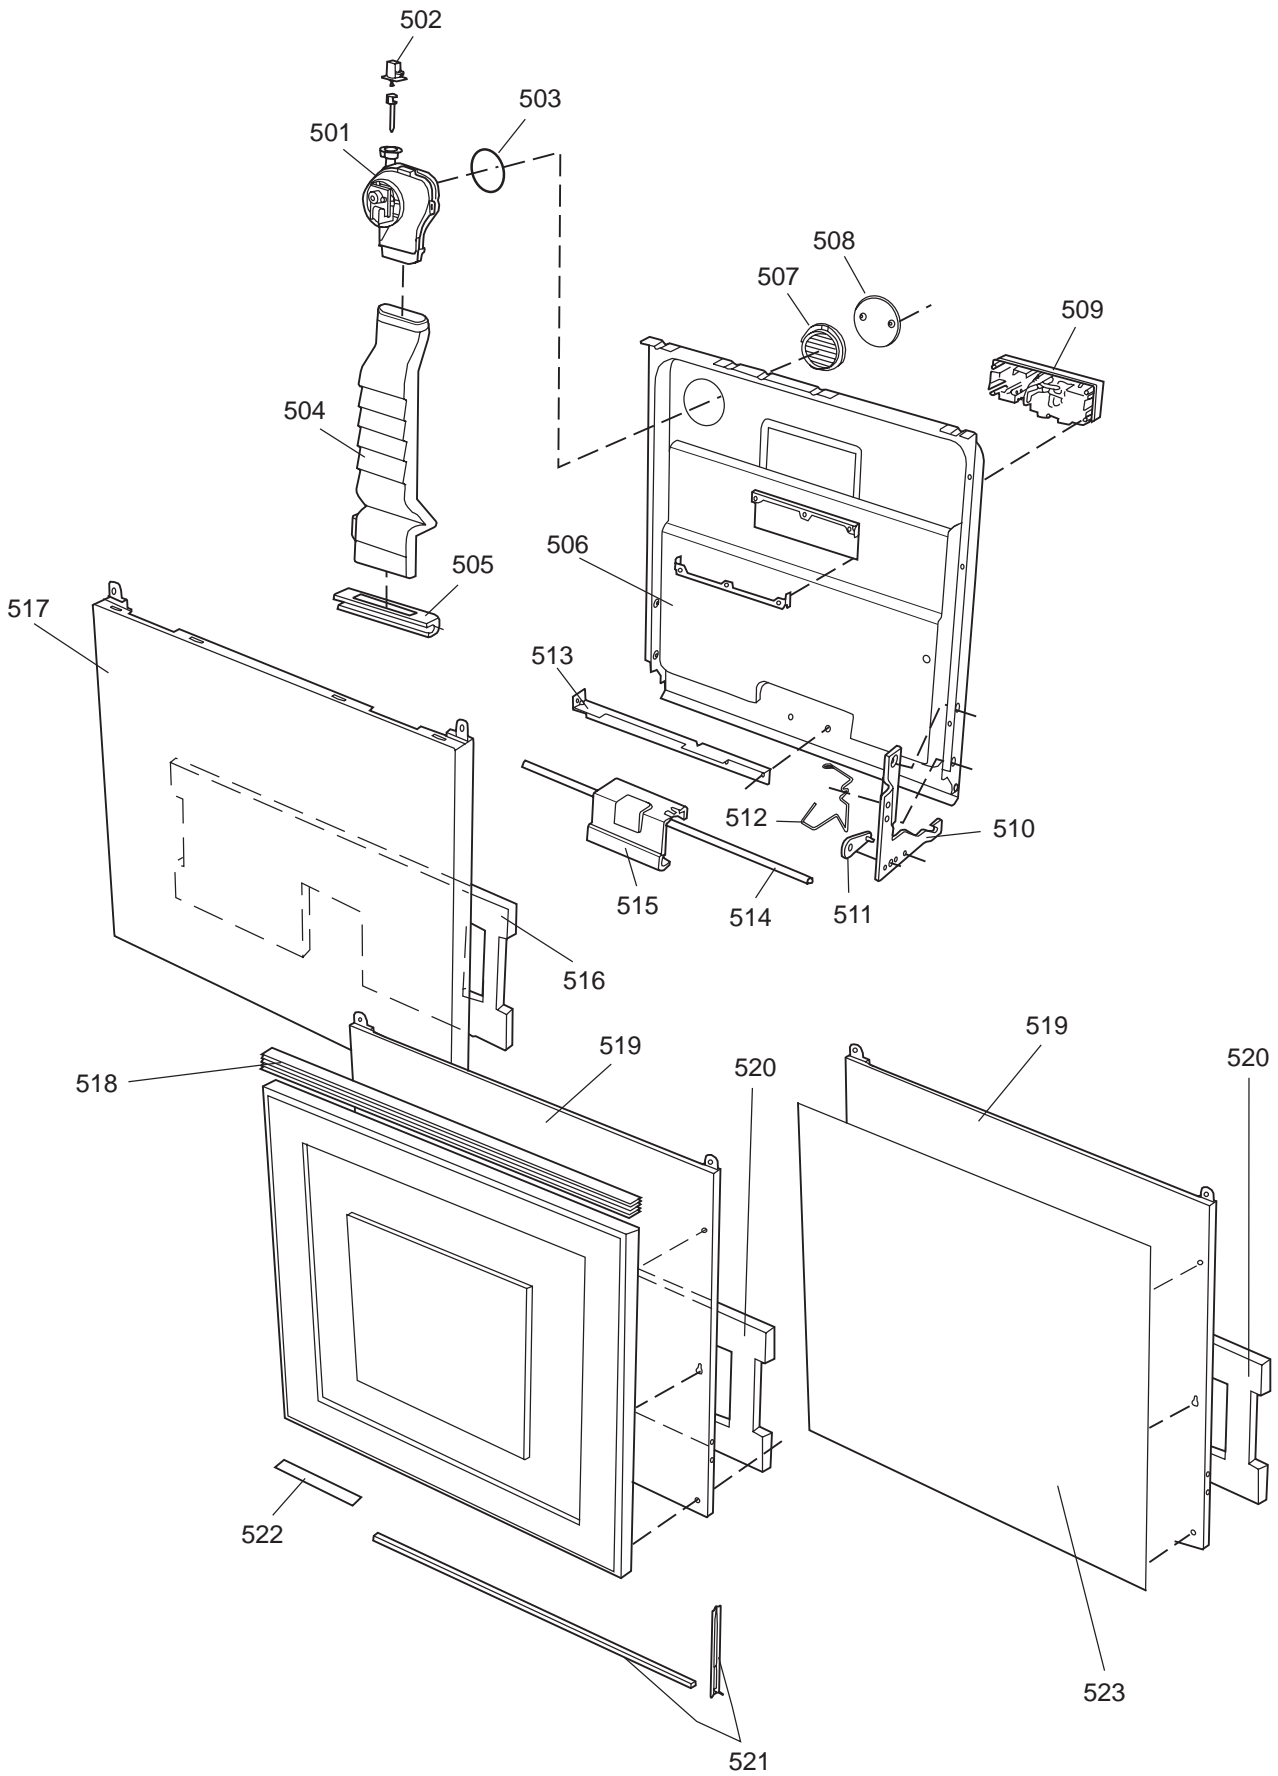

Datum
2003-03-24
Date

PANEL

CONTROL PANEL AND RELATED PARTS

Control panel and related parts

ASKO, 1375 US - Black Bi (DW952)

Pos	Spare part No.	Description	Qty	Comment
601	8057541-33	Door Handle, Black DW 05/06	1 Pcs	
602	8057545	Rotary catch, child safety '	1 Pcs	
603	8057546	SPRING, SafetyCatch 05/06 DW	1 Pcs	
604	8057544	Arm, SafetyCatch 05/06 DW	1 Pcs	
605	8057539	Bracket 4 Switch/Handle 05/0	1 Pcs	
605-a	8902085	Screw 20T for Plastic	2 Pcs	
606	8071098	Cover for Micro Switch	1 Pcs	
607	8055473	Door Switch - DW 05/06	1 Pcs	
608	8057542	Actuator, Doorswitch 05/06 D	1 Pcs	
609	8007078	Spring 02 Handle, DW	1 Pcs	
612	8070896-33	Decor Insert 1375 Black	1 Pcs	
614	8071680-69	Control Panel 05/06 DW	1 Pcs	
614	8057538-69	Cover Main Switch Black 05'	1 Pcs	
617	8057540	Bracket, program timer '05	1 Pcs	
617-a	8900944	Screw Toe Kick 20 Torx	2 Pcs	
618	8060017	Timer 05/06 DW	1 Pcs	
618-a	8900944	Screw Toe Kick 20 Torx	2 Pcs	
618-b	8901413	Lock Washer, laundry tops	2 Pcs	
619	8057941	Switch, temp hi/lo DW	2 Pcs	
624	8071416	Cable harness 1375	1 Pcs	
627	8057982-33	Push Button Black DW 13-17	2 Pcs	
628	8006970	Circlip	1 Pcs	
628	8056521	Clip Knobs - Mechanical	1 Pcs	
629	8801111-33	Knob, compl. black DW 05/06	1 Pcs	
630	8057959	DECOR STRIP KNOB ASKO DW95	1 Pcs	
690	8073096	INSTR. GENERAL D/WASHER USA	1 Pcs	
690	8071435	INSTRUCTIONS 1365-75-85 CA/US	1 Pcs	