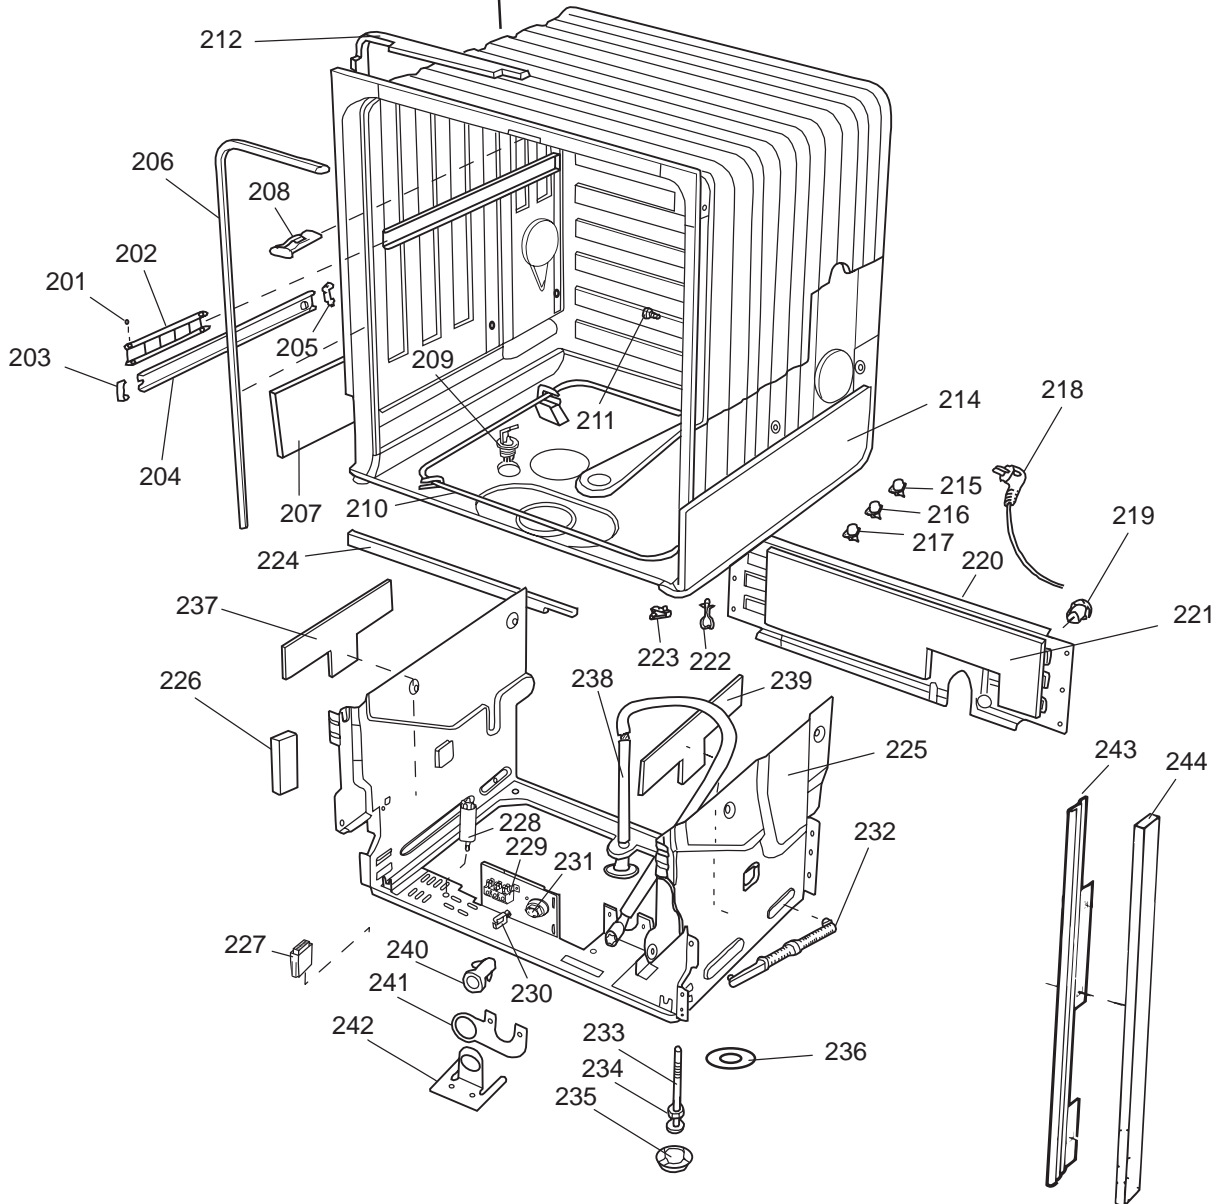

Datum
2003-03-24
Date

BEHÅLLARE

CONTAINER AND RELATED PARTS

Container and related parts

ASKO, 1375 US - Black Bi (DW952)

Pos	Spare part No.	Description	Qty	Comment
201	8057977	Bearing Upper Rail 05/06 DW	8 Pcs	
202	8058638-77	Ball Holder, Upper Rail DW	2 Pcs	
203	8057979-77	Rack Stop Grey 05/06 DW	2 Pcs	
204	8057052	Guide Rail '05 '06 DW	2 Pcs	
205	8057978-77	Rail Stop - Back Grey 05/06	2 Pcs	
206	8057489	Tub Seal 05/06 DW	1 Pcs	
208	8801098	Lock Catch Kit 05'06 D/W	1 Pcs	
210	8057077	Heating Element DW 05/06 140	1 Pcs	
210	8002370	Protective Collar	2 Pcs	
211	8901110	Screw w/O-Ring DW 05/06 25-T	4 Pcs	
212	8070613	Sealing Strip Casing	1 Pcs	
215	8059896	T-Stat 05/06 30-70C DW	1 Pcs	
216	8002579	T-Stat 05/06 DW Overheat	1 Pcs	
217	8059774	T-Stat 1385 -1706- 1716 52C	1 Pcs	
222	8070142	Cable holder, rear 05	1 Pcs	
223	8058495	Cable holder, door 05	1 Pcs	
225	8057523	Bottom and Side support '05	1 Pcs	
229	8050251	Terminal Block DW All	1 Pcs	
229-a	8900357	Screw, terminal block	1 Pcs	
230	8059991	Cable holder, supply line 05	1 Pcs	
231	8006948	Grommet	1 Pcs	
232	8058491-77	Door Spring 05/06 for 0-7 lb	2 Pcs	
233	8057062	Subs to 8074877	4 Pcs	
234	8901156	Nut, Levelling Legs	4 Pcs	
236	8072119	Washer	4 Pcs	
241	8060255	No longer Avail. po# 8008- H	1 Pcs	
242	8070495	Inlet Valve Mount	1 Pcs	
242-a	8900327	Screw 20 Torx, Self Tapping	2 Pcs	
243	8059761-29	Filler Strip - Left DW - Bla	1 Pcs	
243	8059762-29	Filler Strip, Right 05/06 DW	1 Pcs	
243-a	8900646	Screw 20 Torx SS	4 Pcs	
244	8070614	Insulation,fill strip 05&06	2 Pcs