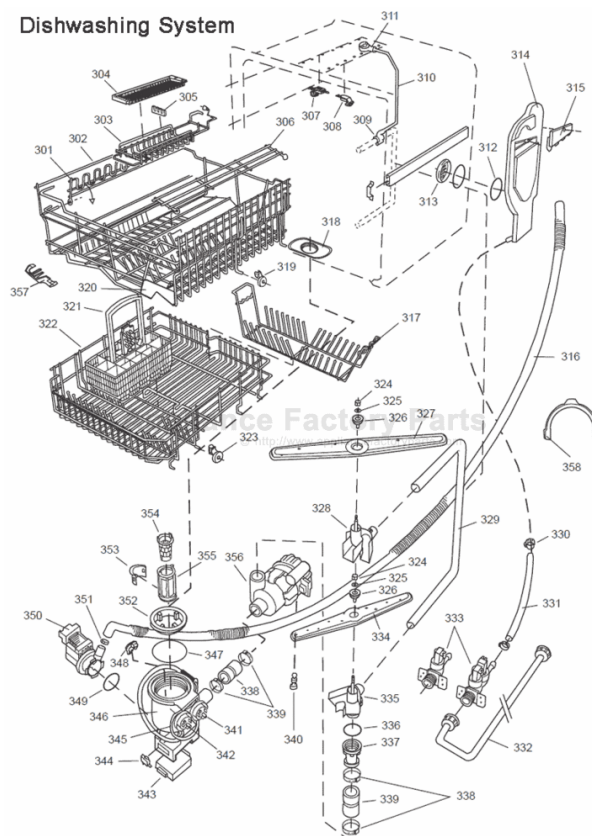

[Find Your ASKO Dishwasher Parts - Select From 209 Models](#)

----- Manual continues below -----