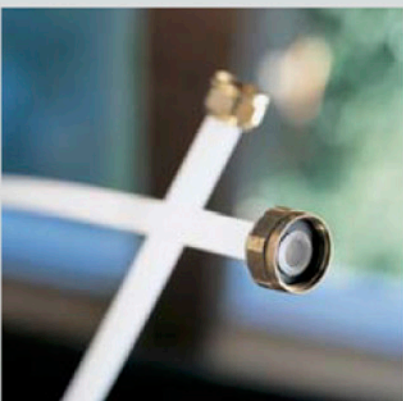

Spare Parts Catalogue

Dishwashers \ 05 Generation
Type: DW952
Model: 1375 US Black Bi

Prod. No: 1071375-BK
November 15th 2004

AM Appliances Group

P.O. Box 851805 • Richardson • TX 75085-1805
789 N. Grove Road • Suite 103 • Richardson • TX 75081