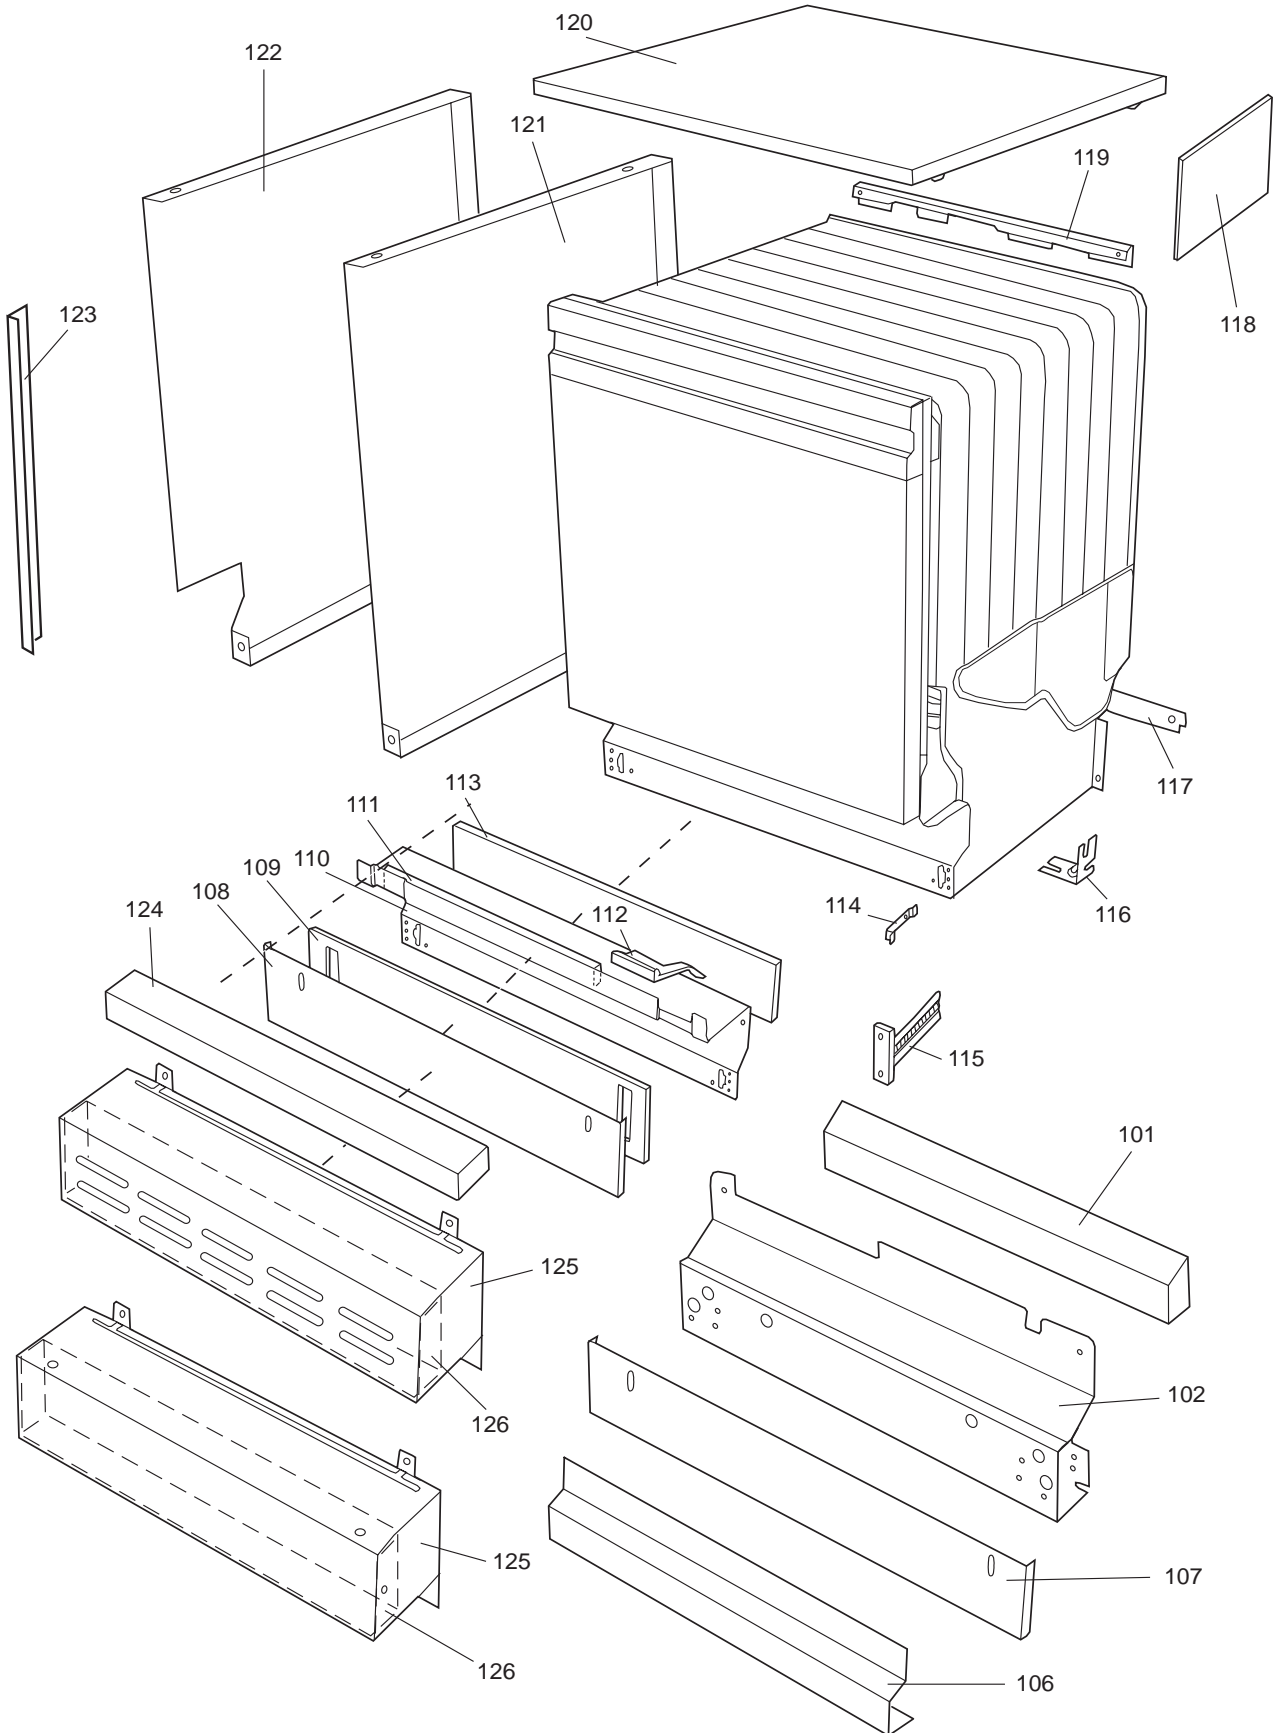

Datum
2003-03-24
Date

YTTERHÖLJE

CASING AND RELATED PARTS

Casing and related parts

ASKO, 1375 US - Black Bi (DW952)

Pos	Spare part No.	Description	Qty	Comment
108	8059758-29	SUBS To 8059758-86 Kick Plat	1 Pcs	
108-a	8900944-29	Screw	2 Pcs	
109	8070743	Insulation, Toe-Kick 05/06 D	1 Pcs	
110	8057526	Guard Plate DW05 & 06	1 Pcs	
110-a	8902357	Screw	4 Pcs	
111	8060041	Sealing strip, protect plte	1 Pcs	
112	8058486	Drip Guard Overflow 05/06 DW	1 Pcs	
113	8058353	Sound Absorb Guard	1 Pcs	
114	8057550	Spring Adj. Bracket 05/06 DW	2 Pcs	
114-a	8902131	Screw, disc.jh 11-99	2 Pcs	
115	8057549	Bracket/Toe Kick 05/06 DW	2 Pcs	
124	8070615	Sealing Lower Panel DW 05/06	1 Pcs	
125	8057100-S-29	Lower Panel, 05/06 DW	1 Pcs	
125-a	8900352	Screw Access Panel 05/06	2 Pcs	
125-b	8009769-33	Black plugs for Door DW 05/0	4 Pcs