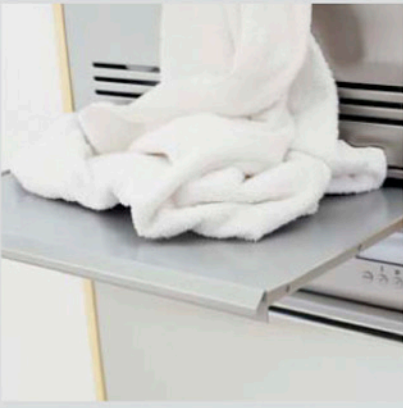

Spare Parts Catalogue

Dishwashers \ 05 Generation
Type: DW952
Model: 1375 US Black Bi

Prod. No: 1071375-BK
November 15th 2004

AM Appliances Group

P.O. Box 851805 • Richardson • TX 75085-1805
789 N. Grove Road • Suite 103 • Richardson • TX 75081