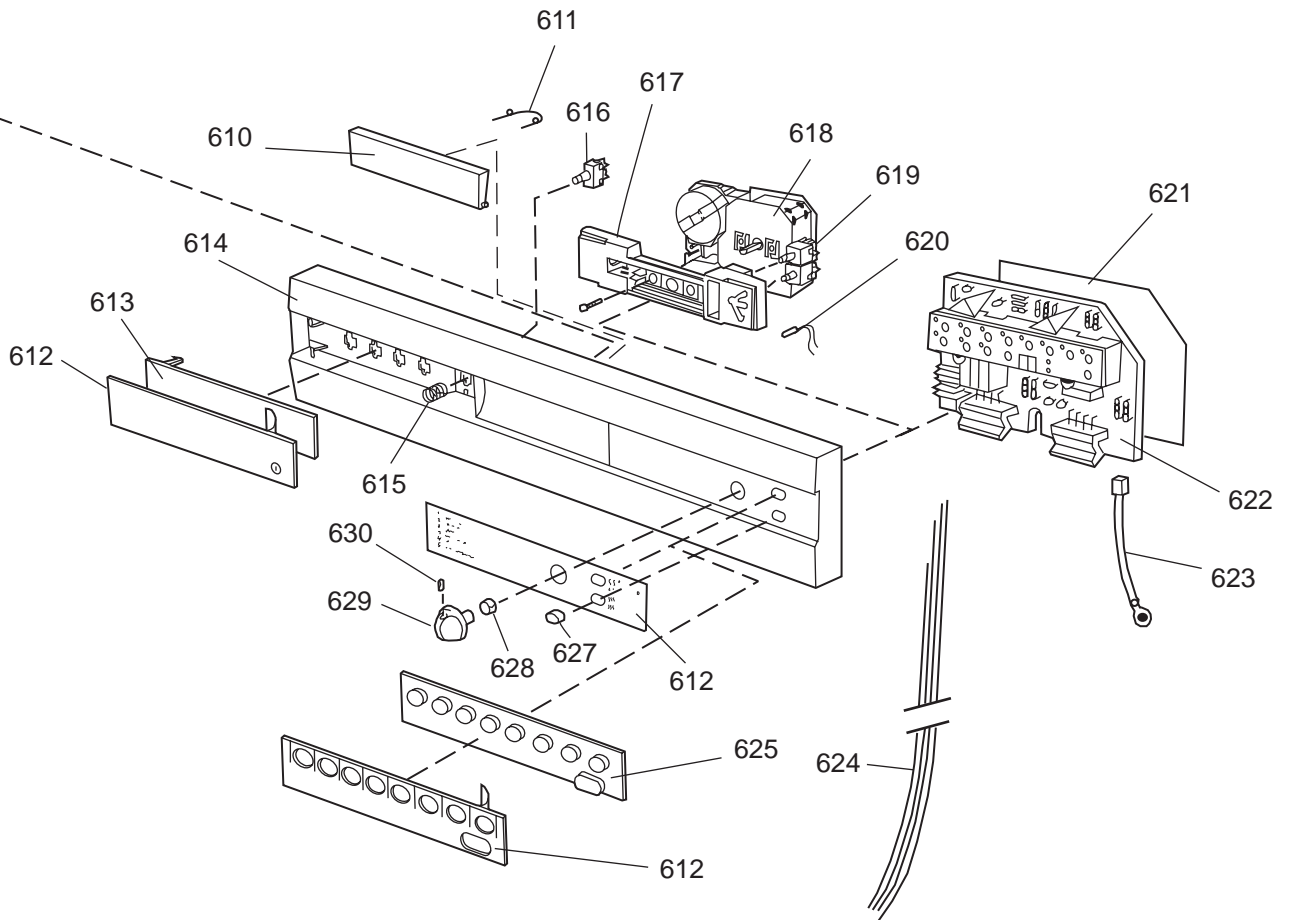

Datum
2003-03-24
Date

PANEL

CONTROL PANEL AND RELATED PARTS

Control panel and related parts

ASKO, 1375 US - SS Bi (DW952)

Pos	Spare part No.	Description	Qty	Comment
601	8057541-33	Door Handle, Black DW 05/06	1 Pcs	
602	8057545	Rotary catch, child safety '	1 Pcs	
603	8057546	SPRING, SafetyCatch 05/06 DW	1 Pcs	
604	8057544	Arm, SafetyCatch 05/06 DW	1 Pcs	
605	8057539	Bracket 4 Switch/Handle 05/0	1 Pcs	
605-a	8902085	Screw 20T for Plastic	2 Pcs	
606	8071098	Cover for Micro Switch	1 Pcs	
607	8055473	Door Switch - DW 05/06	1 Pcs	
608	8057542	Actuator, Doorswitch 05/06 D	1 Pcs	
609	8007078	Spring 02 Handle, DW	1 Pcs	
612	8070896-95	Decor Insert 1375 SS	1 Pcs	
614	8071680-69	Control Panel 05/06 DW	1 Pcs	
614	8057538-69	Cover Main Switch Black 05'	1 Pcs	
617	8057540	Bracket, program timer '05	1 Pcs	
617-a	8900944	Screw Toe Kick 20 Torx	2 Pcs	
618	8060017	Timer 05/06 DW	1 Pcs	
618-a	8900944	Screw Toe Kick 20 Torx	2 Pcs	
618-b	8901413	Lock Washer, laundry tops	2 Pcs	
619	8057941	Switch, temp hi/lo DW	2 Pcs	
624	8071416	Cable harness 1375	1 Pcs	
627	8057982-33	Push Button Black DW 13-17	2 Pcs	
628	8006970	Circlip	1 Pcs	
628	8056521	Clip Knobs - Mechanical	1 Pcs	
629	8801111-33	Knob, compl. black DW 05/06	1 Pcs	
630	8057959	DECOR STRIP KNOB ASKO DW95	1 Pc's	
690	8073096	INSTR. GENERAL D/WASHER USA	1 Pc's	
690	8071435	INSTRUCTIONS 1365-75-85 CA/US	1 Pc's