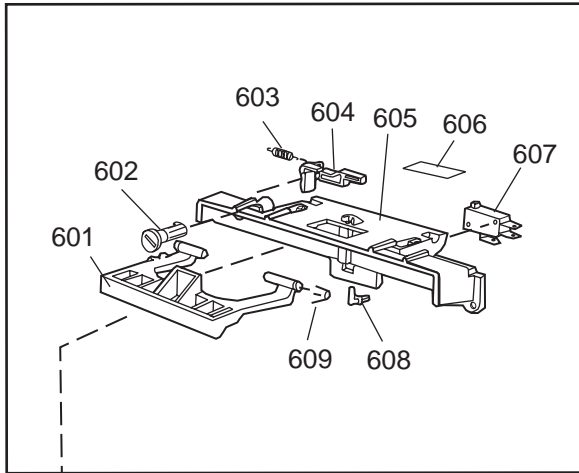

Datum
2003-03-24
Date

PANEL

CONTROL PANEL AND RELATED PARTS

Control panel and related parts

ASKO, 1375 US - SS Bi (DW952)

Pos	Spare part No.	Description	Qty	Comment
601	8057541-33	Door Handle, Black DW 05/06	1 Pcs	
602	8057545	Rotary catch, child safety '	1 Pcs	
603	8057546	SPRING, SafetyCatch 05/06 DW	1 Pcs	
604	8057544	Arm, SafetyCatch 05/06 DW	1 Pcs	
605	8057539	Bracket 4 Switch/Handle 05/0	1 Pcs	
605-a	8902085	Screw 20T for Plastic	2 Pcs	
606	8071098	Cover for Micro Switch	1 Pcs	
607	8055473	Door Switch - DW 05/06	1 Pcs	
608	8057542	Actuator, Doorswitch 05/06 D	1 Pcs	
609	8007078	Spring 02 Handle, DW	1 Pcs	
612	8070896-95	Decor Insert 1375 SS	1 Pcs	
614	8071680-69	Control Panel 05/06 DW	1 Pcs	
614	8057538-69	Cover Main Switch Black 05'	1 Pcs	
617	8057540	Bracket, program timer '05	1 Pcs	
617-a	8900944	Screw Toe Kick 20 Torx	2 Pcs	
618	8060017	Timer 05/06 DW	1 Pcs	
618-a	8900944	Screw Toe Kick 20 Torx	2 Pcs	
618-b	8901413	Lock Washer, laundry tops	2 Pcs	
619	8057941	Switch, temp hi/lo DW	2 Pcs	
624	8071416	Cable harness 1375	1 Pcs	
627	8057982-33	Push Button Black DW 13-17	2 Pcs	
628	8006970	Circlip	1 Pcs	
628	8056521	Clip Knobs - Mechanical	1 Pcs	
629	8801111-33	Knob, compl. black DW 05/06	1 Pcs	
630	8057959	DECOR STRIP KNOB ASKO DW95	1 Pcs	
690	8073096	INSTR. GENERAL D/WASHER USA	1 Pcs	
690	8071435	INSTRUCTIONS 1365-75-85 CA/US	1 Pcs