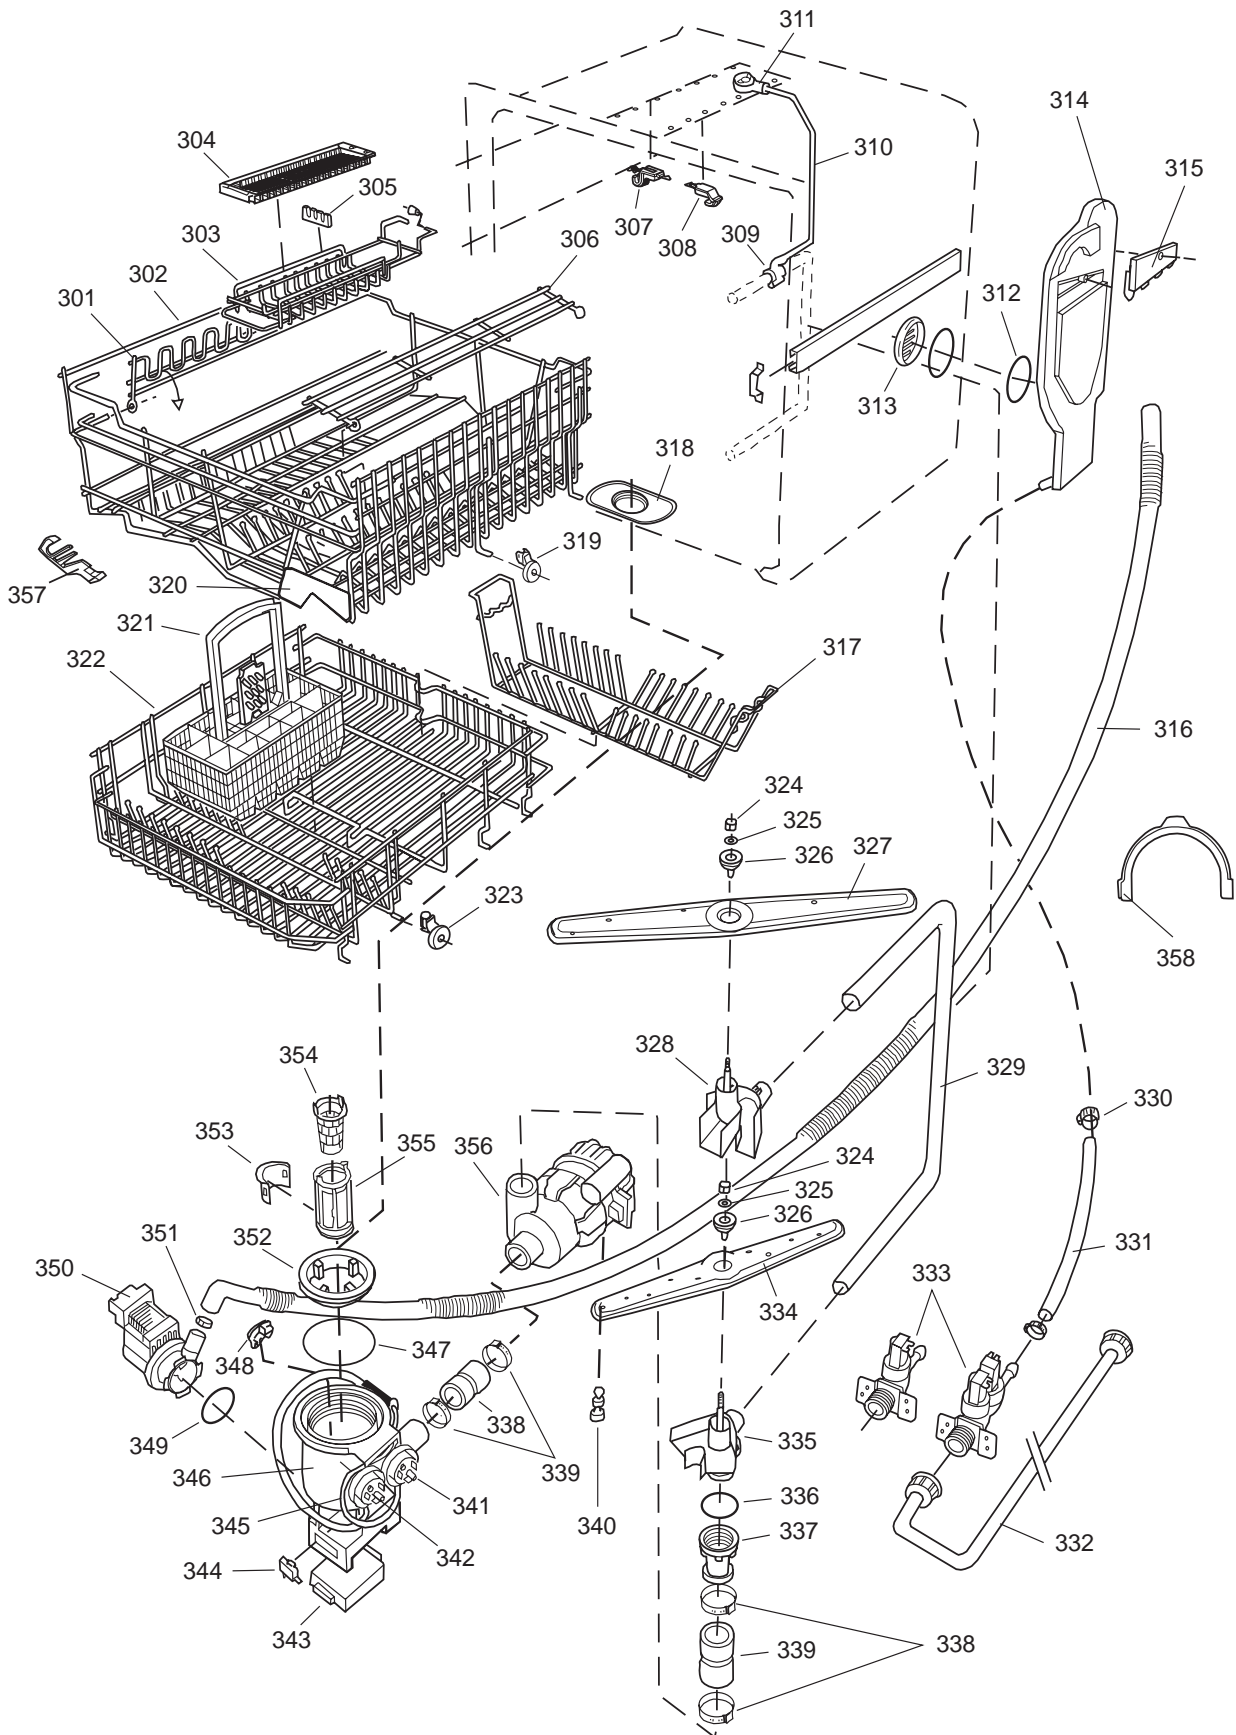

Datum

2003-03-24

Date

DISKSYSTEM

DISHWASHING SYSTEM

Dishwashing system

ASKO, 1375 US - SS Bi (DW952)

Pos	Spare part No.	Description	Qty	Comment
302	8801236-36	Upper Basket Gray	1 Pcs	
302	8801199-36	Rack, Upper 05 & 06 DW	1 Pcs	with cup shelf
306	8071336-36	Cup Shelf 05/06 DW	1 Pcs	
313	8057536-77	Lockring Airbreak Gray	1 Pcs	
314	8057514	Sub To 8801234	1 Pcs	
316	8070304	Drain Hose 05/06 DW	1 Pcs	
316-a	8052239	Hose Clamp, Squeeze	1 Pcs	
316-b	8053642	Hose Clip	1 Pcs	
318	8059740	Strainer Upper 05/06 DW	1 Pcs	
319	8058498-77	Wheel, Upper Basket 05/06 DW	4 Pcs	
321	8801089-77	Cutlery Basket 05/06 DW	1 Pcs	
322	8070043-36	Lower Basket 1325/1706	1 Pcs	
323	8009516-77	Rack Wheels Lower 05/06 DW	8 Pcs	
324	8901262	Nut for Spray Arm 05	2 Pcs	
325	8052095	Ceramic Washer, Spray Arm 05	2 Pcs	
326	8057070-77	Spray Arm Insert 05/06 DW	2 Pcs	
327	8072695	Spray Arm - Upper 05/06 DW	1 Pcs	
328	8057068-77	Spray Pipe Bearing Upper	1 Pcs	
329	8057063	Spray pipe, inner 05	1 Pcs	
330	8052189	Hose Clamp, Squeeze	2 Pcs	
331	8070622	Ruber Hose	1 Pcs	
333	8072121	Fill Valve, Single 05/06 DW.	1 Pcs	
333-a	8902087	Screw, Plastic Housing 20 To	2 Pcs	
334	8072692	Spray Arm - Lower 05/06 DW	1 Pcs	
335	8057067-77	Lower Washarm Support 05/06	1 Pcs	
336	8901755	O-Ring Seal	1 Pcs	
337	8057069	Retainer Nut SprayArm 05/06	1 Pcs	
338	8052097	Hose Clamp, Circ. Pump 05/06	4 Pcs	
339	8057484	Hose, Circ. Pump 05/06 DW	2 Pcs	
340	8055095	BUFFER, Circumpump 03/04 DW	1 Pcs	
341	8071024	Level Switch 05/06 DW	1 Pcs	
343	8057053	Subs to 8075110	1 Pcs	
344	8060068	Micro Switch,Overfill 05/06	1 Pcs	
345	8058500	Hose Pressure Sw. 05/06 DW	1 Pcs	
346	8801123	Replaces 8075197-77. Sump 05	1 Pcs	
347	8058503	O-Ring, Sump 05/06 DW	1 Pcs	
348	8057487-79	Sump Plug DW 05/06 Cleanout	1 Pcs	
349	8002584	O-Ring, Drain Pump 05/06 DW	1 Pcs	
350	8072032	Drain Pump 05/06 DW	1 Pcs	
350	8057083	DRAINPUMP Repl.by 8072032	1 Pc's	
351	8052239	Hose Clamp, Squeeze	1 Pcs	
352	8057488	Locking ring, bottom well 05	1 Pcs	
353	8058454	Cover Str. Basket 05/06 DW	1 Pcs	
354	8057972-77	Strainer Basket Grey 05/06 D	1 Pcs	
355	8057486-77	Filter, fine 05 & 06 DW	1 Pcs	
356	8071250	Circ. Pump 05/06 DW	1 Pcs	
356-a	8075380	capacitor D3000	1 Pcs	
358	8072528-77	Holder Outlet Hose	1 Pcs	
358	8050805	GOOSE NECK for DRAIN HOSE	1 Pcs