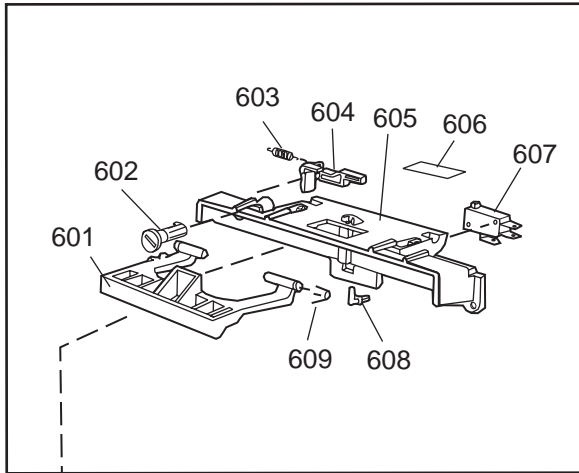

Datum
2003-03-24
Date

PANEL

CONTROL PANEL AND RELATED PARTS

Control panel and related parts

ASKO, 1375 US - SS Bi (DW952)

Pos	Spare part No.	Description	Qty	Comment
601	8057541-33	Door Handle, Black DW 05/06	1 Pcs	
602	8057545	Rotary catch, child safety '	1 Pcs	
603	8057546	SPRING, SafetyCatch 05/06 DW	1 Pcs	
604	8057544	Arm, SafetyCatch 05/06 DW	1 Pcs	
605	8057539	Bracket 4 Switch/Handle 05/0	1 Pcs	
605-a	8902085	Screw 20T for Plastic	2 Pcs	
606	8071098	Cover for Micro Switch	1 Pcs	
607	8055473	Door Switch - DW 05/06	1 Pcs	
608	8057542	Actuator, Doorswitch 05/06 D	1 Pcs	
609	8007078	Spring 02 Handle, DW	1 Pcs	
612	8070896-95	Decor Insert 1375 SS	1 Pcs	
614	8071680-69	Control Panel 05/06 DW	1 Pcs	
614	8057538-69	Cover Main Switch Black 05'	1 Pcs	
617	8057540	Bracket, program timer '05	1 Pcs	
617-a	8900944	Screw Toe Kick 20 Torx	2 Pcs	
618	8060017	Timer 05/06 DW	1 Pcs	
618-a	8900944	Screw Toe Kick 20 Torx	2 Pcs	
618-b	8901413	Lock Washer, laundry tops	2 Pcs	
619	8057941	Switch, temp hi/lo DW	2 Pcs	
624	8071416	Cable harness 1375	1 Pcs	
627	8057982-33	Push Button Black DW 13-17	2 Pcs	
628	8006970	Circlip	1 Pcs	
628	8056521	Clip Knobs - Mechanical	1 Pcs	
629	8801111-33	Knob, compl. black DW 05/06	1 Pcs	
630	8057959	DECOR STRIP KNOB ASKO DW95	1 Pc's	
690	8073096	INSTR. GENERAL D/WASHER USA	1 Pc's	
690	8071435	INSTRUCTIONS 1365-75-85 CA/US	1 Pc's