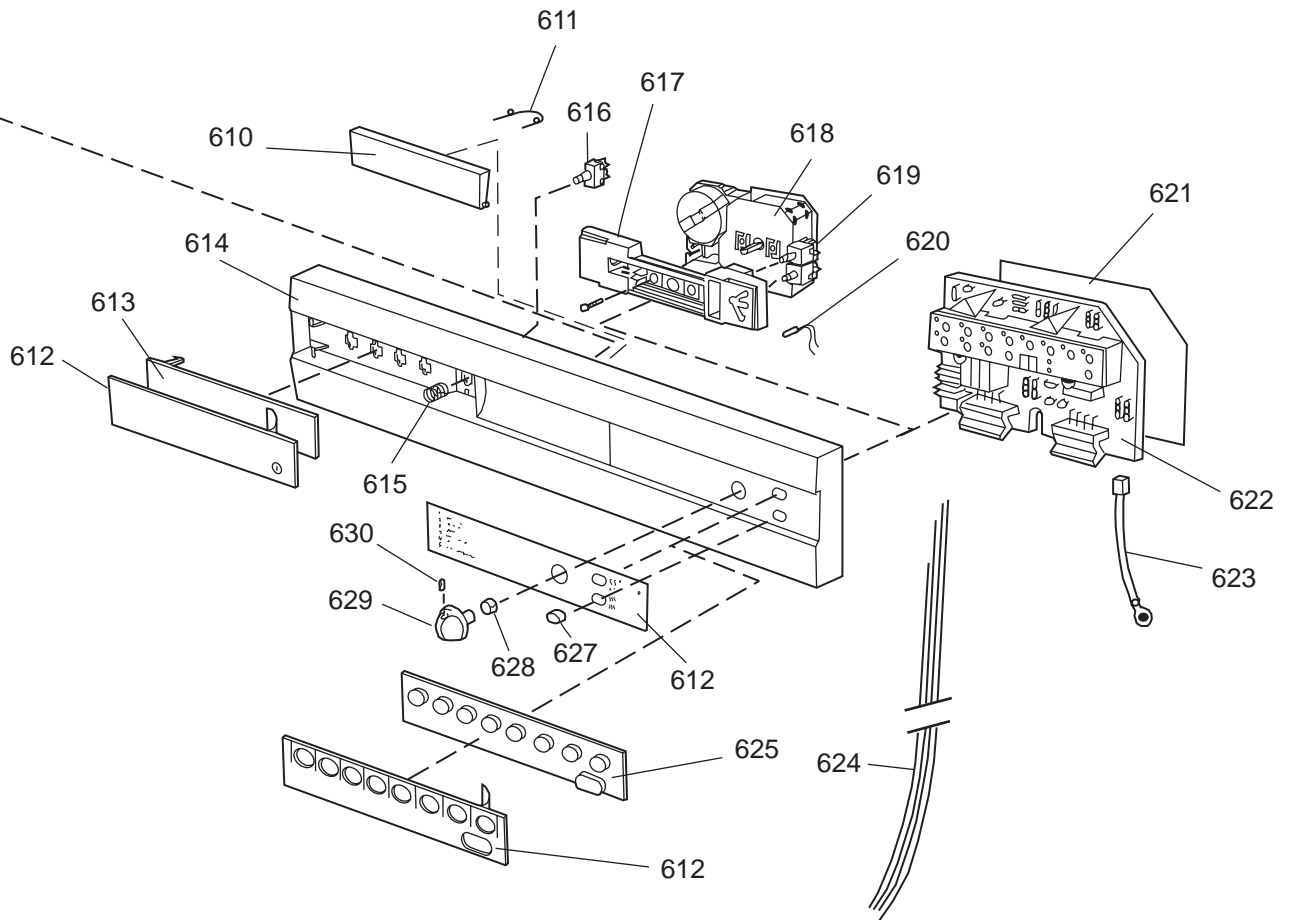

Datum
2003-03-24
Date

PANEL

CONTROL PANEL AND RELATED PARTS

Control panel and related parts

ASKO, 1375 US - SS Bi (DW952)

Pos	Spare part No.	Description	Qty	Comment
601	8057541-33	Door Handle, Black DW 05/06	1 Pcs	
602	8057545	Rotary catch, child safety '	1 Pcs	
603	8057546	SPRING, SafetyCatch 05/06 DW	1 Pcs	
604	8057544	Arm, SafetyCatch 05/06 DW	1 Pcs	
605	8057539	Bracket 4 Switch/Handle 05/0	1 Pcs	
605-a	8902085	Screw 20T for Plastic	2 Pcs	
606	8071098	Cover for Micro Switch	1 Pcs	
607	8055473	Door Switch - DW 05/06	1 Pcs	
608	8057542	Actuator, Doorswitch 05/06 D	1 Pcs	
609	8007078	Spring 02 Handle, DW	1 Pcs	
612	8070896-95	Decor Insert 1375 SS	1 Pcs	
614	8071680-69	Control Panel 05/06 DW	1 Pcs	
614	8057538-69	Cover Main Switch Black 05'	1 Pcs	
617	8057540	Bracket, program timer '05	1 Pcs	
617-a	8900944	Screw Toe Kick 20 Torx	2 Pcs	
618	8060017	Timer 05/06 DW	1 Pcs	
618-a	8900944	Screw Toe Kick 20 Torx	2 Pcs	
618-b	8901413	Lock Washer, laundry tops	2 Pcs	
619	8057941	Switch, temp hi/lo DW	2 Pcs	
624	8071416	Cable harness 1375	1 Pcs	
627	8057982-33	Push Button Black DW 13-17	2 Pcs	
628	8006970	Circlip	1 Pcs	
628	8056521	Clip Knobs - Mechanical	1 Pcs	
629	8801111-33	Knob, compl. black DW 05/06	1 Pcs	
630	8057959	DECOR STRIP KNOB ASKO DW95	1 Pcs	
690	8073096	INSTR. GENERAL D/WASHER USA	1 Pcs	
690	8071435	INSTRUCTIONS 1365-75-85 CA/US	1 Pcs