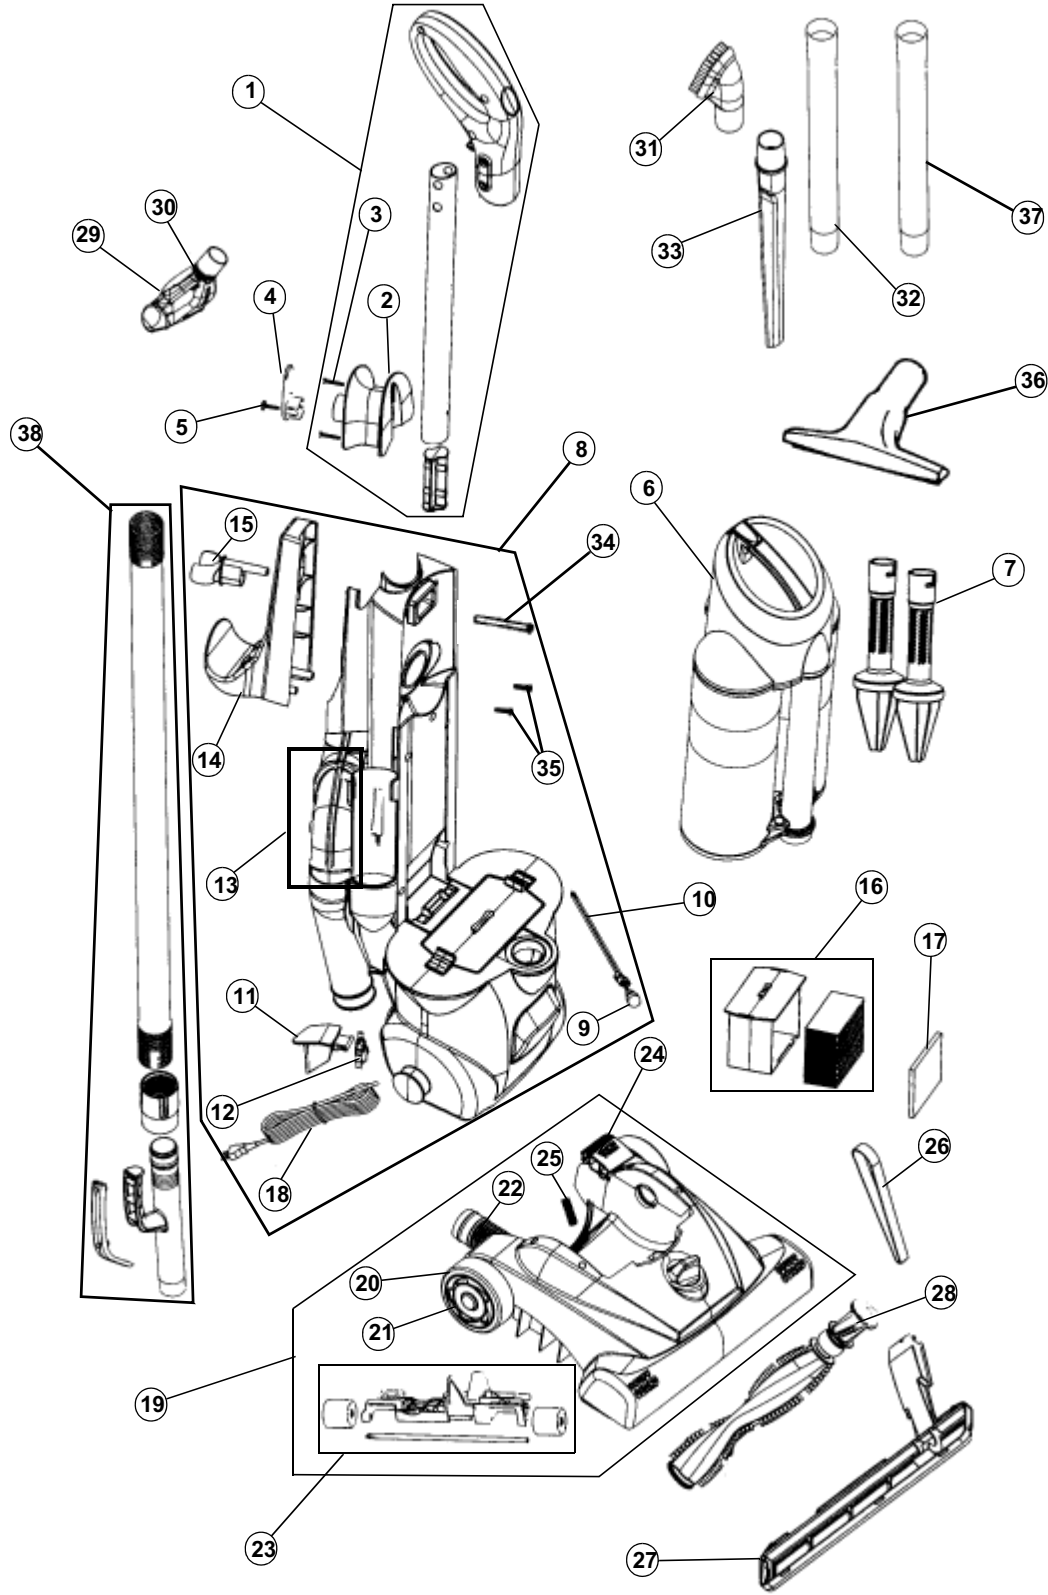

ASSEMBLY SCHEMATIC

110000
110000HD
110001B
110002
110003
110005
110006

PART LISTING

Item	Part Number	Models To Fit	Part Description		
1	RO-LK0005-0	110000, 110000HD, 110001B, 110002, 110003	HANDLE ASSEMBLY - RED		
	RO-LK0005-A	110005	HANDLE ASSEMBLY - BLUE		
		110006	HANDLE ASSEMBLY - METALLIC BLUE		
2	RO-LK0610	ALL	UPPER TOOL CADDY		
3	RO-250100	ALL	BODY SCREW		
4	RO-LK0620	ALL	CORD HOOK - GREY		
5	RO-QC0990	ALL	CORD HOOK SCREW		
6	RO-LK0200	110000, 110000HD, 110001B, 110002, 110003	DIRT CUP ASSEMBLY - RED		
	RO-LK0200-B	110005	DIRT CUP ASSEMBLY - BLUE		
		110006	DIRT CUP ASSEMBLY - METALLIC BLUE		
7	RO-LK0215	ALL	AIR DIRECTOR		
8	RO-LK0901	110000, 110000HD, 110001B, 110002, 110003	MAIN BODY ASSEMBLY W/MOTOR - RED		
	RO-LK0901-A	110005	MAIN BODY ASSEMBLY W/MOTOR - BLUE		
		110006	MAIN BODY ASSEMBLY W/MOTOR - METALLIC BLUE		
9	RO-920906	ALL	BULB #906		
10	RO-JK0600	ALL	SOCKET ASSEMBLY		
11	RO-JK0115	ALL	SWITCH PEDAL		
12	RO-860081	ALL	SWITCH		
13	RO-LK0563	ALL	AIR DIVERTER ASSEMBLY		
14	RO-LK0605	110000, 110000HD, 110001B, 110002, 110003	CARRY HANDLE - RED		
	RO-LK0605	110005	CARRY HANDLE - BLUE		
		110006	CARRY HANDLE - METALLIC BLUE		
15	RO-LK0800	110000, 110000HD, 110001B, 110002, 110003	TURBO TOOL CLIP - RED		
	RO-LK0800-A	110005	TURBO TOOL CLIP - BLUE		
		110006	TURBO TOOL CLIP - METALLIC BLUE		
16	RO-LK0540	ALL	F-13 HEPA FILTER - EXHAUST		
17	RO-LK0545	ALL	FOAM FILTER		
	RO-LK5613	ALL	FOAM FILTER - ANTI MICROBIAL		
	RO-LK0547	ALL	SCENTED FOAM FILTER APPLE CINN (1 PER)		
	RO-LK0548	ALL	SCENTED FOAM FILTER FRESH/CLEAN (1PER)		
18	RO-997232	ALL	POWER CORD		
19	RO-LK0902	110000, 110000HD, 110001B, 110002, 110003	NOZZLE COVER BASE ASSEMBLY - RED		
	RO-LK0902-A	110005	NOZZLE COVER BASE ASSEMBLY - BLUE		

110000
110000HD
110001B
110002
110003
110005
110006