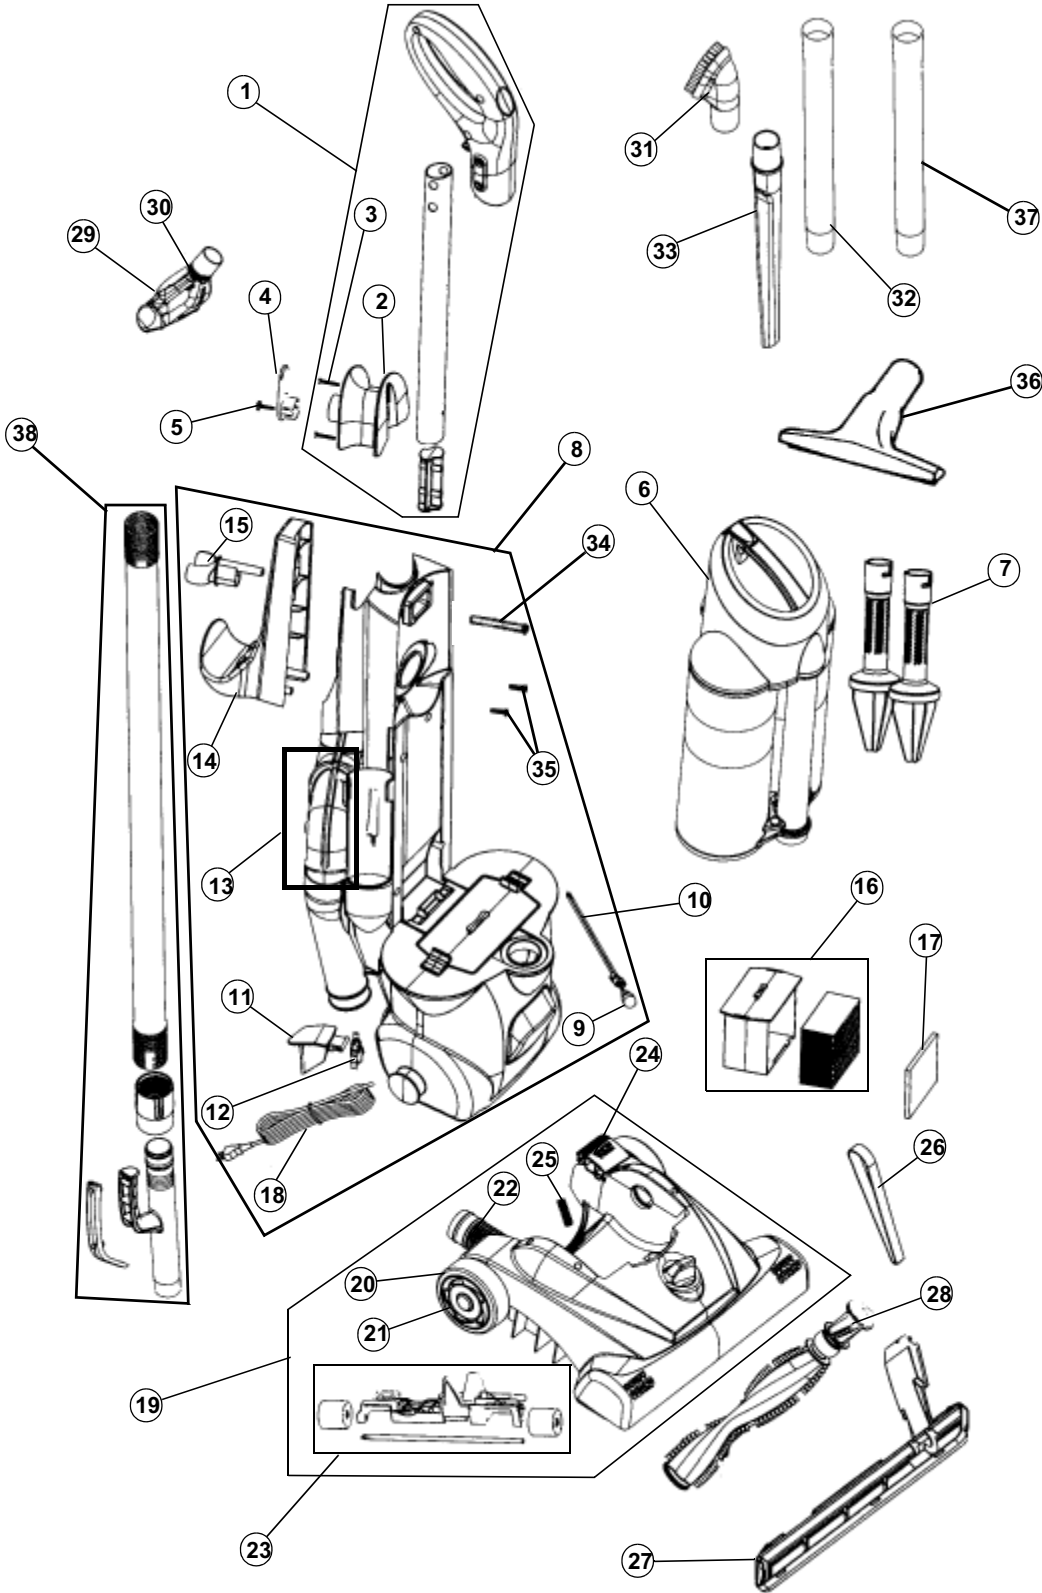

ASSEMBLY SCHEMATIC

- 110000
- 110000HD
- 110001B
- 110002
- 110003
- 110005
- 110006

PART LISTING

Item	Part Number	Models To Fit	Part Description		
1	RO-LK0005-0	110000, 110000HD, 110001B, 110002, 110003	HANDLE ASSEMBLY - RED		
	RO-LK0005-A	110005	HANDLE ASSEMBLY - BLUE		
		110006	HANDLE ASSEMBLY - METALLIC BLUE		
2	RO-LK0610	ALL	UPPER TOOL CADDY		
3	RO-250100	ALL	BODY SCREW		
4	RO-LK0620	ALL	CORD HOOK - GREY		
5	RO-QC0990	ALL	CORD HOOK SCREW		
6	RO-LK0200	110000, 110000HD, 110001B, 110002, 110003	DIRT CUP ASSEMBLY - RED		
	RO-LK0200-B	110005	DIRT CUP ASSEMBLY - BLUE		
		110006	DIRT CUP ASSEMBLY - METALLIC BLUE		
7	RO-LK0215	ALL	AIR DIRECTOR		
8	RO-LK0901	110000, 110000HD, 110001B, 110002, 110003	MAIN BODY ASSEMBLY W/MOTOR - RED		
	RO-LK0901-A	110005	MAIN BODY ASSEMBLY W/MOTOR - BLUE		
		110006	MAIN BODY ASSEMBLY W/MOTOR - METALLIC BLUE		
9	RO-920906	ALL	BULB #906		
10	RO-JK0600	ALL	SOCKET ASSEMBLY		
11	RO-JK0115	ALL	SWITCH PEDAL		
12	RO-860081	ALL	SWITCH		
13	RO-LK0563	ALL	AIR DIVERTER ASSEMBLY		
14	RO-LK0605	110000, 110000HD, 110001B, 110002, 110003	CARRY HANDLE - RED		
	RO-LK0605	110005	CARRY HANDLE - BLUE		
		110006	CARRY HANDLE - METALLIC BLUE		
15	RO-LK0800	110000, 110000HD, 110001B, 110002, 110003	TURBO TOOL CLIP - RED		
	RO-LK0800-A	110005	TURBO TOOL CLIP - BLUE		
		110006	TURBO TOOL CLIP - METALLIC BLUE		
16	RO-LK0540	ALL	F-13 HEPA FILTER - EXHAUST		
17	RO-LK0545	ALL	FOAM FILTER		
	RO-LK5613	ALL	FOAM FILTER - ANTI MICROBIAL		
	RO-LK0547	ALL	SCENTED FOAM FILTER APPLE CINN (1 PER)		
	RO-LK0548	ALL	SCENTED FOAM FILTER FRESH/CLEAN (1PER)		
18	RO-997232	ALL	POWER CORD		
19	RO-LK0902	110000, 110000HD, 110001B, 110002, 110003	NOZZLE COVER BASE ASSEMBLY - RED		
	RO-LK0902-A	110005	NOZZLE COVER BASE ASSEMBLY - BLUE		

110000
110000HD
110001B
110002
110003
110005
110006