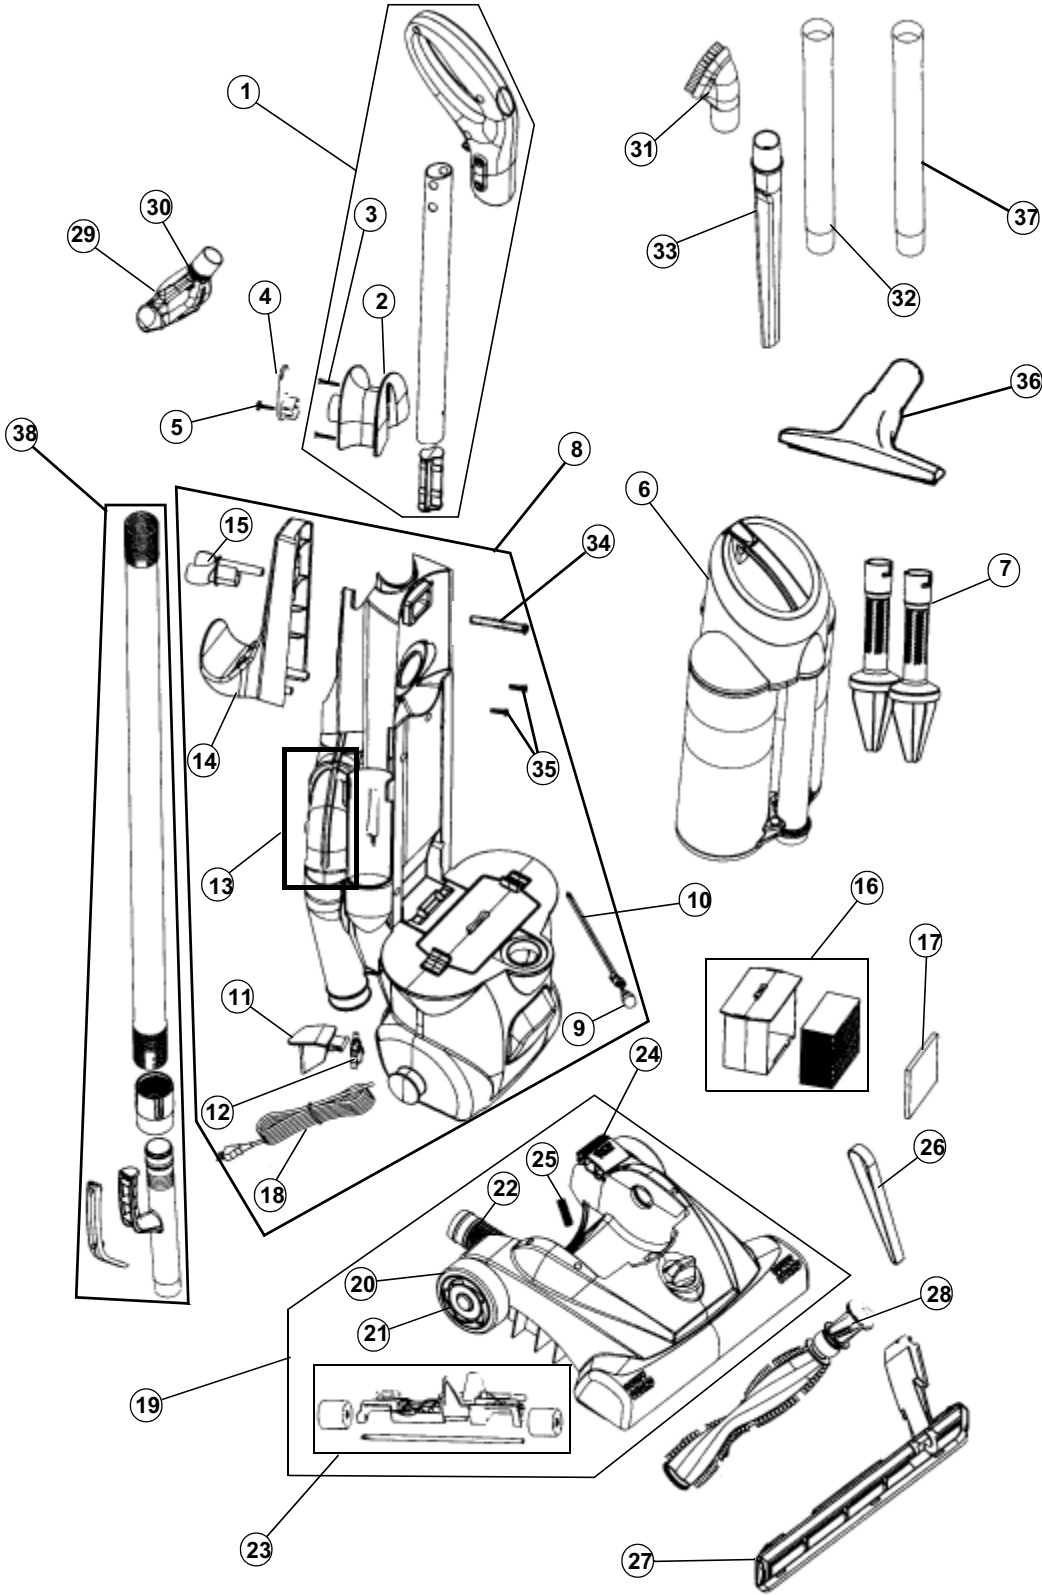

ASSEMBLY SCHEMATIC

- 110000
- 110000HD
- 110001B
- 110002
- 110003
- 110005
- 110006

PART LISTING

Item	Part Number	Models To Fit	Part Description		
1	RO-LK0005-0	110000, 110000HD, 110001B, 110002, 110003	HANDLE ASSEMBLY - RED		
	RO-LK0005-A	110005	HANDLE ASSEMBLY - BLUE		
		110006	HANDLE ASSEMBLY - METALLIC BLUE		
2	RO-LK0610	ALL	UPPER TOOL CADDY		
3	RO-250100	ALL	BODY SCREW		
4	RO-LK0620	ALL	CORD HOOK - GREY		
5	RO-QC0990	ALL	CORD HOOK SCREW		
6	RO-LK0200	110000, 110000HD, 110001B, 110002, 110003	DIRT CUP ASSEMBLY - RED		
	RO-LK0200-B	110005	DIRT CUP ASSEMBLY - BLUE		
		110006	DIRT CUP ASSEMBLY - METALLIC BLUE		
7	RO-LK0215	ALL	AIR DIRECTOR		
8	RO-LK0901	110000, 110000HD, 110001B, 110002, 110003	MAIN BODY ASSEMBLY W/MOTOR - RED		
	RO-LK0901-A	110005	MAIN BODY ASSEMBLY W/MOTOR - BLUE		
		110006	MAIN BODY ASSEMBLY W/MOTOR - METALLIC BLUE		
9	RO-920906	ALL	BULB #906		
10	RO-JK0600	ALL	SOCKET ASSEMBLY		
11	RO-JK0115	ALL	SWITCH PEDAL		
12	RO-860081	ALL	SWITCH		
13	RO-LK0563	ALL	AIR DIVERTER ASSEMBLY		
14	RO-LK0605	110000, 110000HD, 110001B, 110002, 110003	CARRY HANDLE - RED		
	RO-LK0605	110005	CARRY HANDLE - BLUE		
		110006	CARRY HANDLE - METALLIC BLUE		
15	RO-LK0800	110000, 110000HD, 110001B, 110002, 110003	TURBO TOOL CLIP - RED		
	RO-LK0800-A	110005	TURBO TOOL CLIP - BLUE		
		110006	TURBO TOOL CLIP - METALLIC BLUE		
16	RO-LK0540	ALL	F-13 HEPA FILTER - EXHAUST		
17	RO-LK0545	ALL	FOAM FILTER		
	RO-LK5613	ALL	FOAM FILTER - ANTI MICROBIAL		
	RO-LK0547	ALL	SCENTED FOAM FILTER APPLE CINN (1 PER)		
	RO-LK0548	ALL	SCENTED FOAM FILTER FRESH/CLEAN (1PER)		
18	RO-997232	ALL	POWER CORD		
19	RO-LK0902	110000, 110000HD, 110001B, 110002, 110003	NOZZLE COVER BASE ASSEMBLY - RED		
	RO-LK0902-A	110005	NOZZLE COVER BASE ASSEMBLY - BLUE		

110000
110000HD
110001B
110002
110003
110005
110006