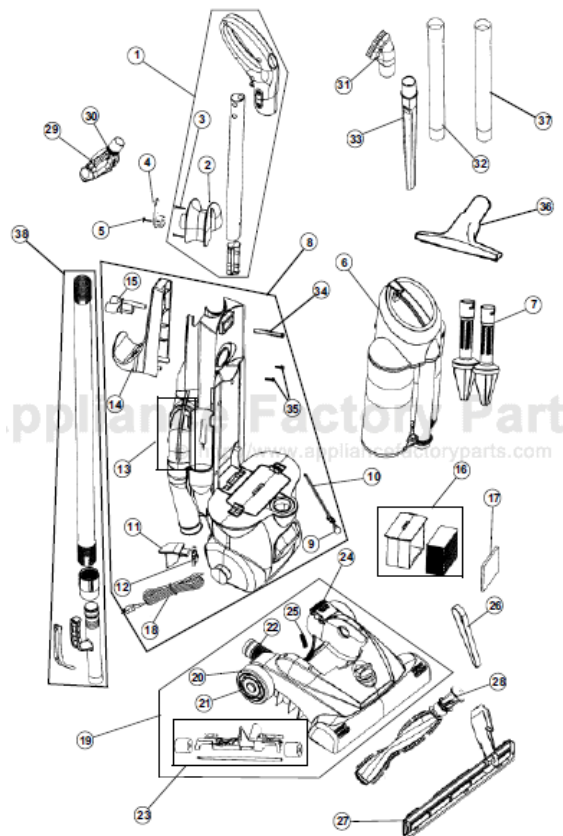

[Find Your Royal Vacuum Cleaner Parts - Select From 772 Models](#)

----- Manual continues below -----