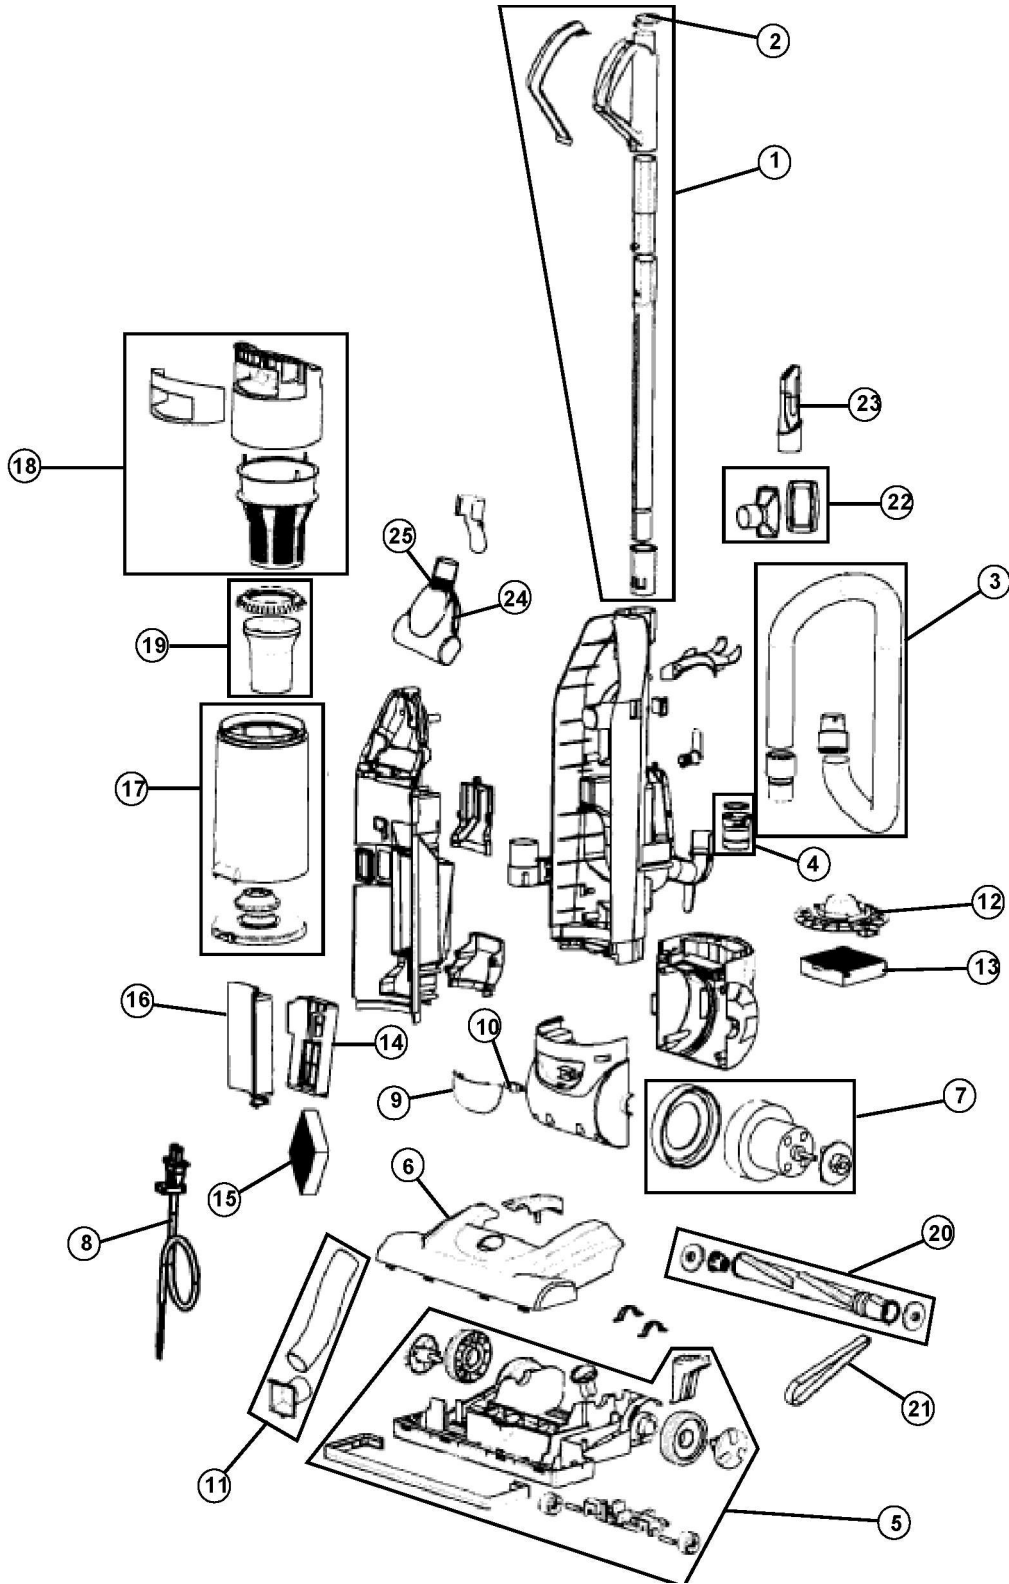

This Owner's Manual is provided and hosted by [Appliance Factory Parts](#).

Royal 120000 Owner's Manual

[Shop genuine replacement parts for Royal 120000](#)

[Find Your Royal Vacuum Cleaner Parts - Select From 772 Models](#)

----- Manual continues below -----

ASSEMBLY SCHEMATIC

MODEL NO.

120000

PART LISTING

MODEL NO.

120000

Item	Part Number	Model's to Fit	Part Description
1	2JZ0650000	120000	HANDLE ASSEMBLY
2	1JZ0670000	120000	HANDLE CAP
3	2JZ0580000	120000	UPPER HOSE ASSEMBLY
4	2JZ0500000	120000	UPPER HOSE CONNECTOR WITH GASKET
5	2JZ0150000	120000	NOZZLE BASE ASSEMBLY
6	2JZ0160000	120000	NOZZLE COVER
7	2JZ0300000	120000	MOTOR ASSEMBLY
8	1JZ0565000	120000	POWER CORD
9	1JZ0310000	120000	LENS COVER
10	1JZ0315000	120000	LIGHT BULB
11	1JZ0205000	120000	LOWER HOSE
12	1JZ0360000	120000	EXHAUST FILTER COVER
13	2JZ0380000	120000	F-23 EXHAUST HEPA FILTER
14	2JZ0475000	120000	AIR INLET FILTER FRAME ASSEMBLY
15	1JZ0485000	120000	AIR INLET FOAM FILTER
16	1JZ0465000	120000	AIR INLET FILTER COVER
17	2JZ0090000	120000	DIRT CUP ASSEMBLY
18	2JZ0010000	120000	DIRT CIP LID WITH CYCLONE ASSEMBLY
19	1JZ0085000	120000	INNER DIRT CUP LOWER TUBE WITH SKIRT
20	2JZ0220000	120000	BRUSH ROLL ASSEMBLY
21	1JZ0900000	120000	STYLE 20 BELT
22	2JZ0610000	120000	DUST BRUSH ASSEMBLY
23	1JZ0605000	120000	CREVICE TOOL
24	2UTT000000	120000	TURBO TOOL ASSEMBLY
	1UTT020000	120000	BELT - TURBO TOOL
25	1UTT030000	120000	TURBO TOOL LOCK NUT RING