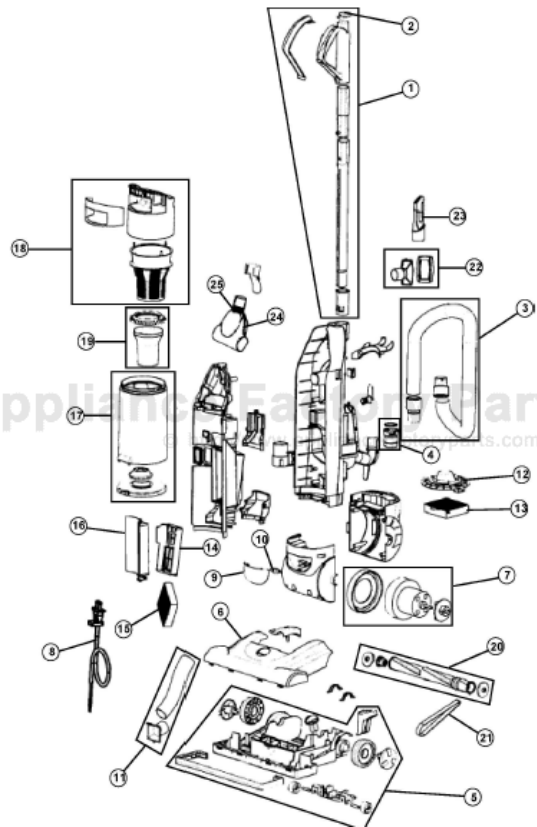

This Owner's Manual is provided and hosted by [Appliance Factory Parts](#).

Royal 120000 Owner's Manual

[Shop genuine replacement parts for Royal 120000](#)

[Find Your Royal Vacuum Cleaner Parts - Select From 772 Models](#)

----- Manual continues below -----

ASSEMBLY SCHEMATIC

MODEL NO.

120000

PART LISTING

MODEL NO.

120000

Item	Part Number	Model's to Fit	Part Description
1	2JZ0650000	120000	HANDLE ASSEMBLY
2	1JZ0670000	120000	HANDLE CAP
3	2JZ0580000	120000	UPPER HOSE ASSEMBLY
4	2JZ0500000	120000	UPPER HOSE CONNECTOR WITH GASKET
5	2JZ0150000	120000	NOZZLE BASE ASSEMBLY
6	2JZ0160000	120000	NOZZLE COVER
7	2JZ0300000	120000	MOTOR ASSEMBLY
8	1JZ0565000	120000	POWER CORD
9	1JZ0310000	120000	LENS COVER
10	1JZ0315000	120000	LIGHT BULB
11	1JZ0205000	120000	LOWER HOSE
12	1JZ0360000	120000	EXHAUST FILTER COVER
13	2JZ0380000	120000	F-23 EXHAUST HEPA FILTER
14	2JZ0475000	120000	AIR INLET FILTER FRAME ASSEMBLY
15	1JZ0485000	120000	AIR INLET FOAM FILTER
16	1JZ0465000	120000	AIR INLET FILTER COVER
17	2JZ0090000	120000	DIRT CUP ASSEMBLY
18	2JZ0010000	120000	DIRT CIP LID WITH CYCLONE ASSEMBLY
19	1JZ0085000	120000	INNER DIRT CUP LOWER TUBE WITH SKIRT
20	2JZ0220000	120000	BRUSH ROLL ASSEMBLY
21	1JZ0900000	120000	STYLE 20 BELT
22	2JZ0610000	120000	DUST BRUSH ASSEMBLY
23	1JZ0605000	120000	CREVICE TOOL
24	2UTT000000	120000	TURBO TOOL ASSEMBLY
	1UTT020000	120000	BELT - TURBO TOOL
25	1UTT030000	120000	TURBO TOOL LOCK NUT RING