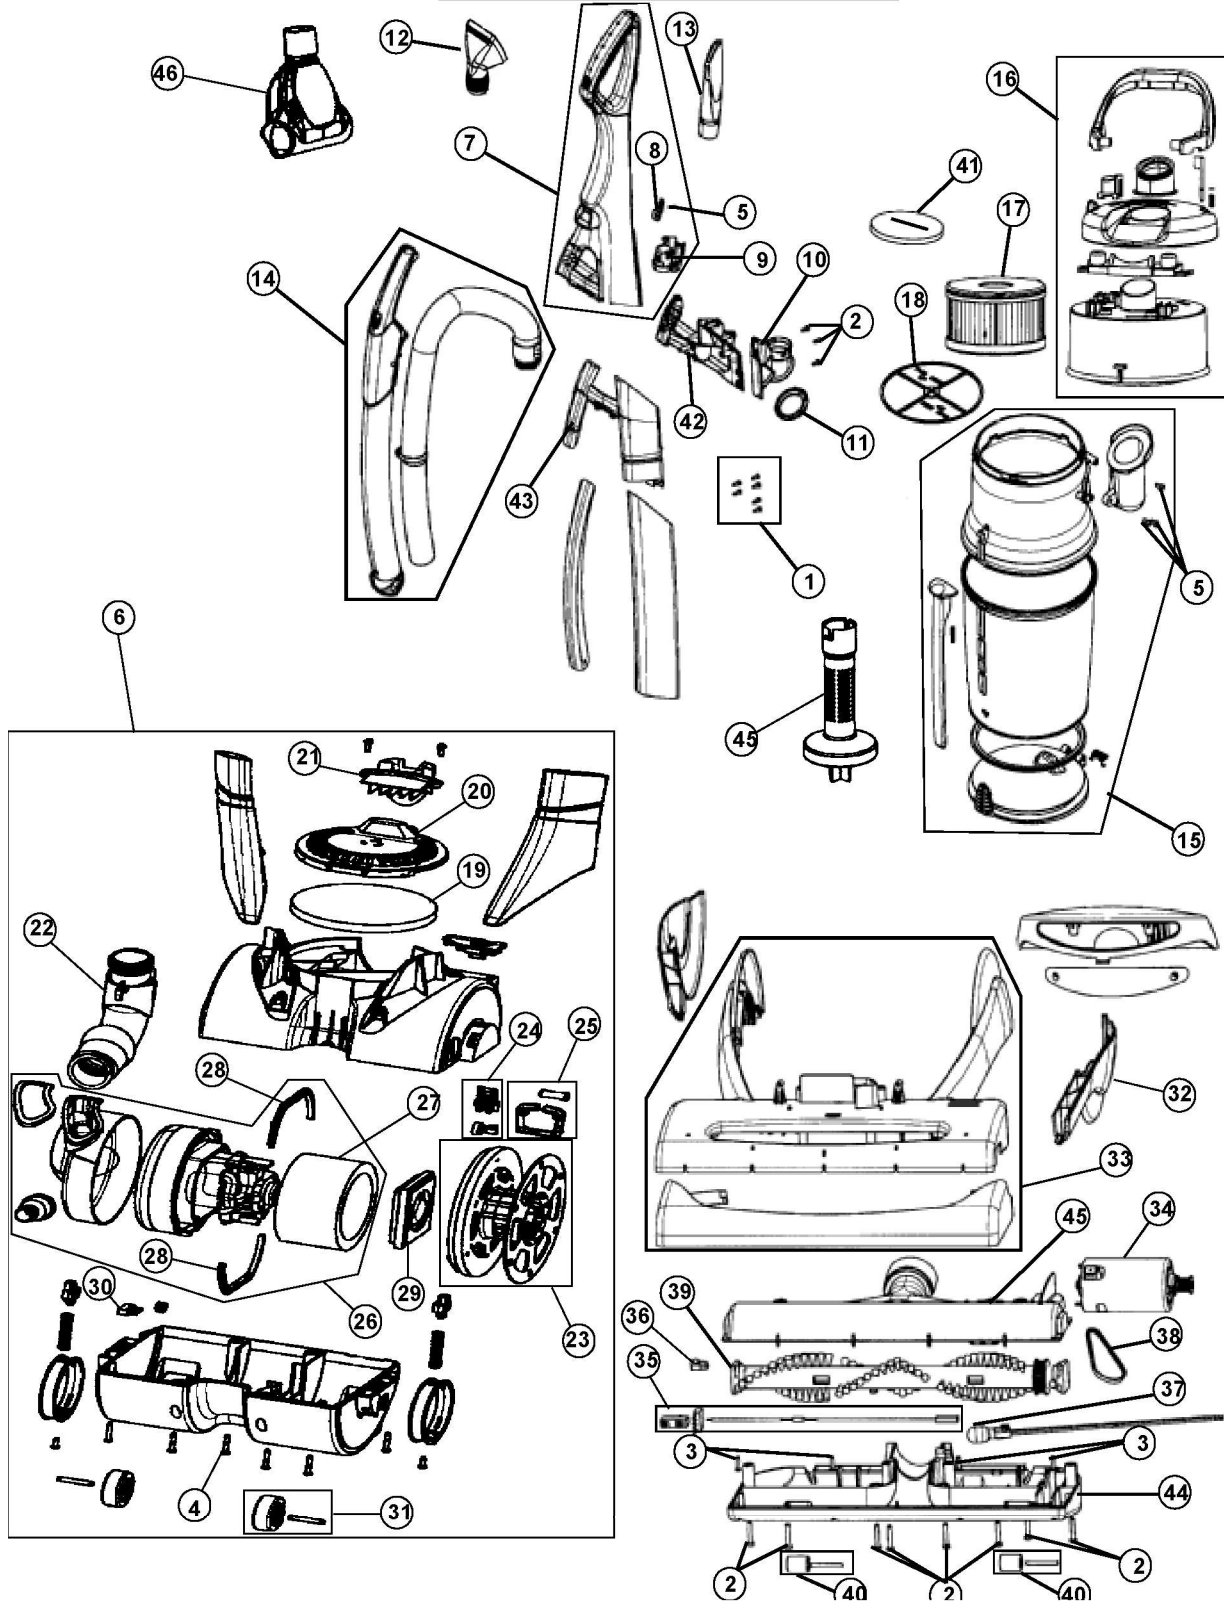

ASSEMBLY SCHEMATIC

MODEL NO.

130000
130005
130100

MODEL NO.

130000
130005
130100

Item	Part Number	Models To Fit	Part Description
1	2LJ0709000	ALL	HANDLE SCREW PACKAGE (6)
2	1LJ0709000	ALL	SCREW - BODY / INLET ELBOW
3	1LJ0070200	ALL	SCREW - NOZZLE BASE
4	1LJ0900000	ALL	SCREW - MOTOR HOUSING
5	1LJ0708000	ALL	SCREW - CORD HOOK / DIRT INLET
6	2LT1000300	130000, 130005	BODY BASE WITH MOTOR / CORD - RED
		130100	BODY BASE WITH MOTOR / CORD - AQUA
7	2LT0260000	130000, 130005	UPPER HANDLE ASSEMBLY - RED
		130100	UPPER HANDLE ASSEMBLY - AQUA
8	1LJ0280000	ALL	CORD HOOK - GREY
9	1LT1001000	ALL	TOOL CLIP - GREY
10	2LT0290000	ALL	INLET ELBOW HOSE ADAPTOR
11	1LJ0291000	ALL	INLET ELBOW HOSE ADAPTOR SEAL
12	1LT1012600	ALL	DUSTING BRUSH
13	2LJ0510000	ALL	CREVICE TOOL - GREY
14	2LT0500600	130000, 130005	UPPER HOSE & WAND ASSEMBLY - RED
		130100	UPPER HOSE & WAND ASSEMBLY - AQUA
15	2LT0300000	ALL	DIRT CUP ASSEMBLY
16	2LJ0330000	ALL	DIRT CUP LID ASSEMBLY - GREY
17	3LT0360001	ALL	F-24 HEPA FILTER ASSEMBLY
18	2LJ0370000	ALL	FILTER SCREEN ASSEMBLY
19	1LJ0246000	ALL	HEPA EXHAUST FILTER - 2 PACK
20	1LT0245000	ALL	EXHAUST FILTER COVER
21	2LT0247000	ALL	EXHAUST FILTER HOUSING LOCK
22	1LT1004600	ALL	LOWER HOSE ASSEMBLY
23	2LJ0180000	ALL	CORD REWIND - ORDER #6 / 2LT1000300
24	2LJ0226000	ALL	PEDAL & BREAK ASSEMBLY
25	2LT0221000	130000, 130005	CORD GUIDE - RED
		130100	CORD GUIDE - AQUA
26	2LJ0170000	ALL	MOTOR ASSEMBLY
27	1LJ0174000	ALL	MOTOR SOUND FOAM
28	1LJ0172600	ALL	MOTOR SUPPORT RING
29	1LJ0173000	ALL	MOTOR GROMMET
30	1LJ0205000	ALL	MICRO SWITCH
31	2LJ0230000	ALL	REAR WHEEL & PIN ASSEMBLY
32	1LT1014000	ALL	PIVOT CLAMP - RIGHT