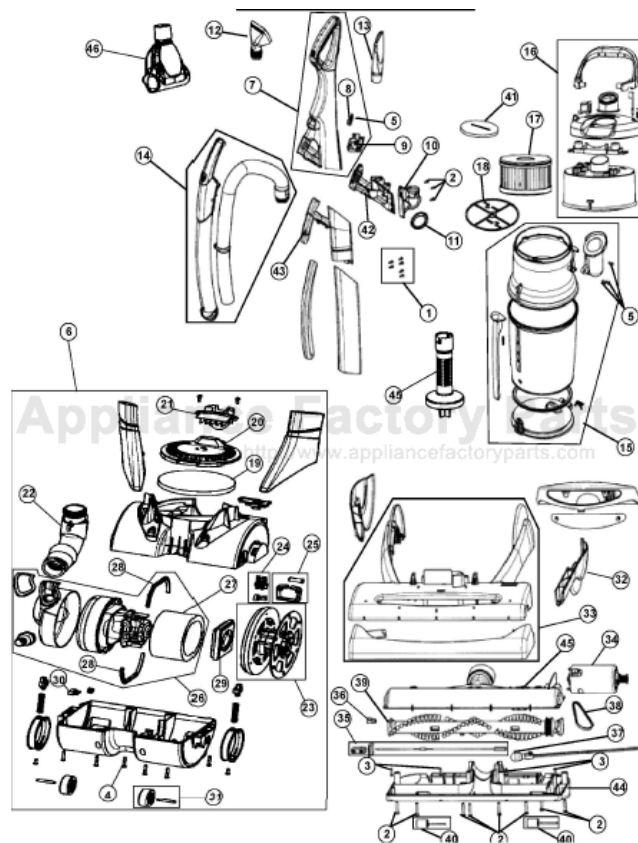

[Find Your Royal Vacuum Cleaner Parts - Select From 772 Models](#)

----- Manual continues below -----