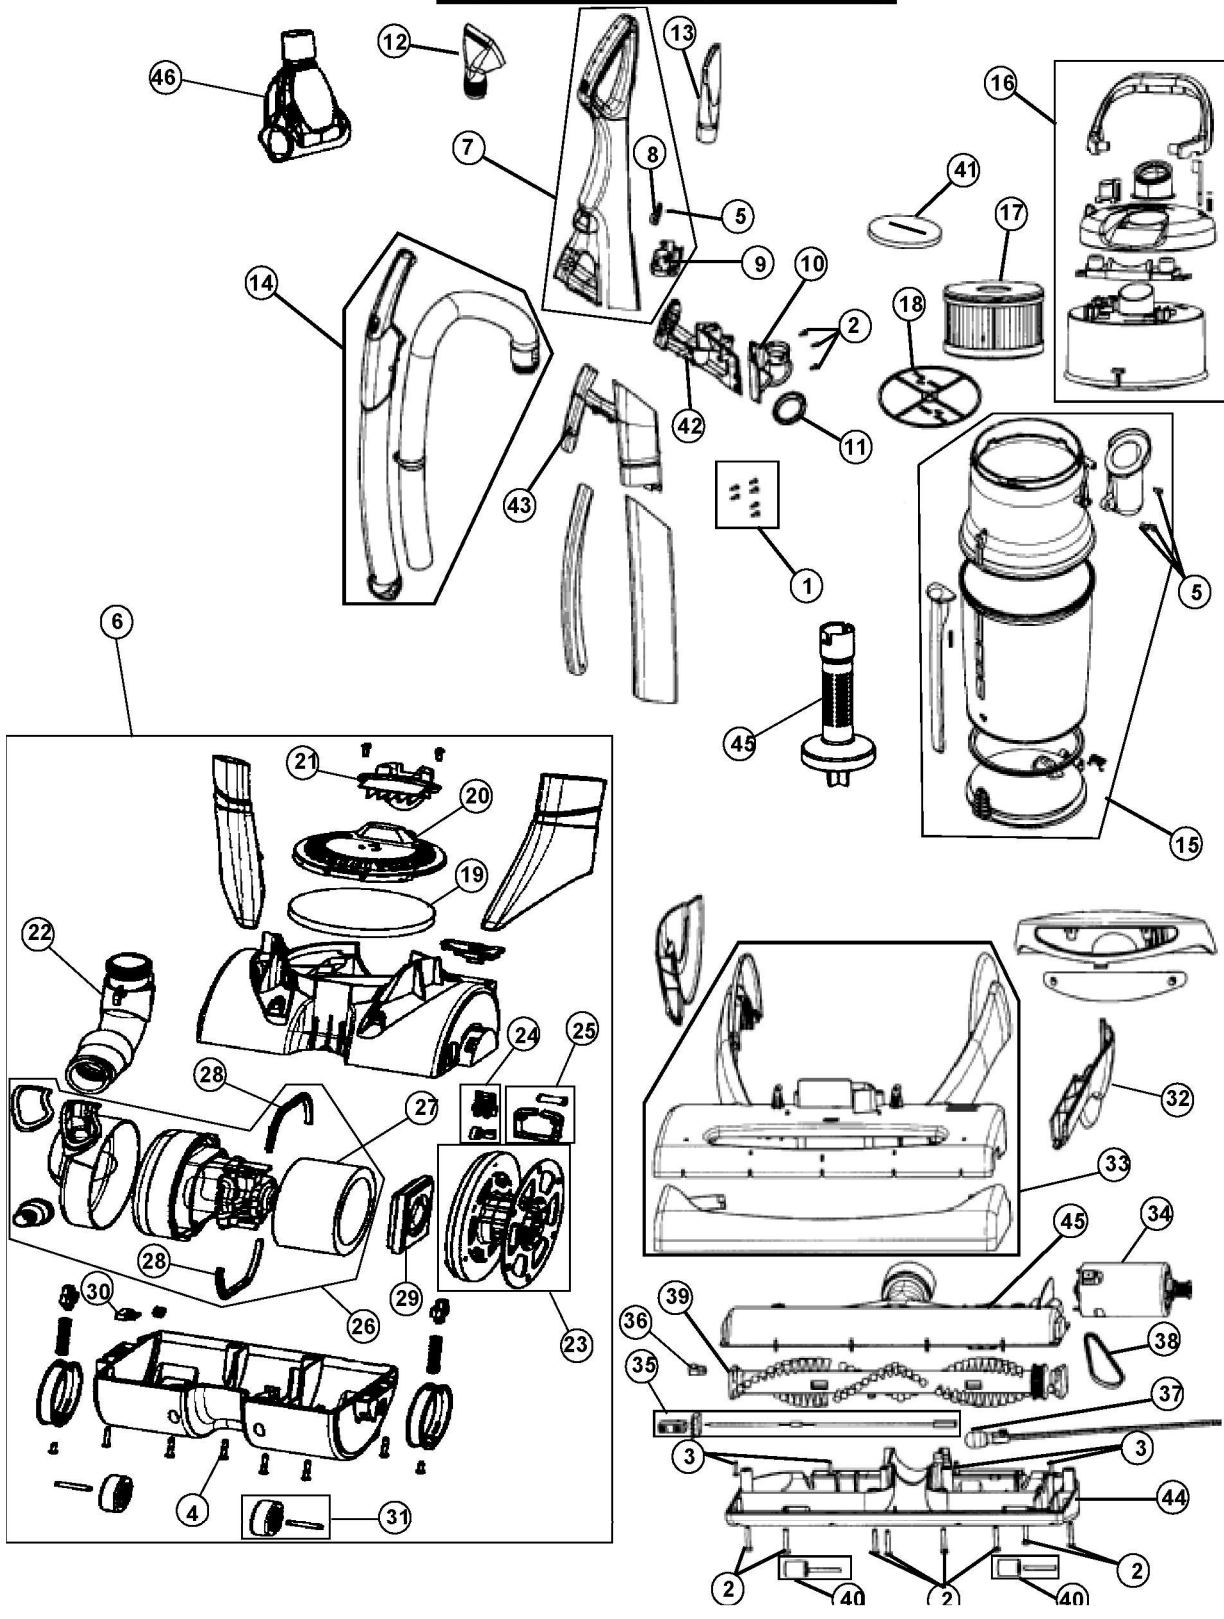

ASSEMBLY SCHEMATIC

MODEL NO.

130000
130005
130100

Item	Part Number	Models To Fit	Part Description
1	2LJ0709000	ALL	HANDLE SCREW PACKAGE (6)
2	1LJ0709000	ALL	SCREW - BODY / INLET ELBOW
3	1LJ0070200	ALL	SCREW - NOZZLE BASE
4	1LJ0900000	ALL	SCREW - MOTOR HOUSING
5	1LJ0708000	ALL	SCREW - CORD HOOK / DIRT INLET
6	2LT1000300	130000, 130005	BODY BASE WITH MOTOR / CORD - RED
		130100	BODY BASE WITH MOTOR / CORD - AQUA
7	2LT0260000	130000, 130005	UPPER HANDLE ASSEMBLY - RED
		130100	UPPER HANDLE ASSEMBLY - AQUA
8	1LJ0280000	ALL	CORD HOOK - GREY
9	1LT1001000	ALL	TOOL CLIP - GREY
10	2LT0290000	ALL	INLET ELBOW HOSE ADAPTOR
11	1LJ0291000	ALL	INLET ELBOW HOSE ADAPTOR SEAL
12	1LT1012600	ALL	DUSTING BRUSH
13	2LJ0510000	ALL	CREVICE TOOL - GREY
14	2LT0500600	130000, 130005	UPPER HOSE & WAND ASSEMBLY - RED
		130100	UPPER HOSE & WAND ASSEMBLY - AQUA
15	2LT0300000	ALL	DIRT CUP ASSEMBLY
16	2LJ0330000	ALL	DIRT CUP LID ASSEMBLY - GREY
17	3LT0360001	ALL	F-24 HEPA FILTER ASSEMBLY
18	2LJ0370000	ALL	FILTER SCREEN ASSEMBLY
19	1LJ0246000	ALL	HEPA EXHAUST FILTER - 2 PACK
20	1LT0245000	ALL	EXHAUST FILTER COVER
21	2LT0247000	ALL	EXHAUST FILTER HOUSING LOCK
22	1LT1004600	ALL	LOWER HOSE ASSEMBLY
23	2LJ0180000	ALL	CORD REWIND - ORDER #6 / 2LT1000300
24	2LJ0226000	ALL	PEDAL & BREAK ASSEMBLY
25	2LT0221000	130000, 130005	CORD GUIDE - RED
		130100	CORD GUIDE - AQUA
26	2LJ0170000	ALL	MOTOR ASSEMBLY
27	1LJ0174000	ALL	MOTOR SOUND FOAM
28	1LJ0172600	ALL	MOTOR SUPPORT RING
29	1LJ0173000	ALL	MOTOR GROMMET
30	1LJ0205000	ALL	MICRO SWITCH
31	2LJ0230000	ALL	REAR WHEEL & PIN ASSEMBLY
32	1LT1014000	ALL	PIVOT CLAMP - RIGHT

MODEL NO.

130000
130005
130100