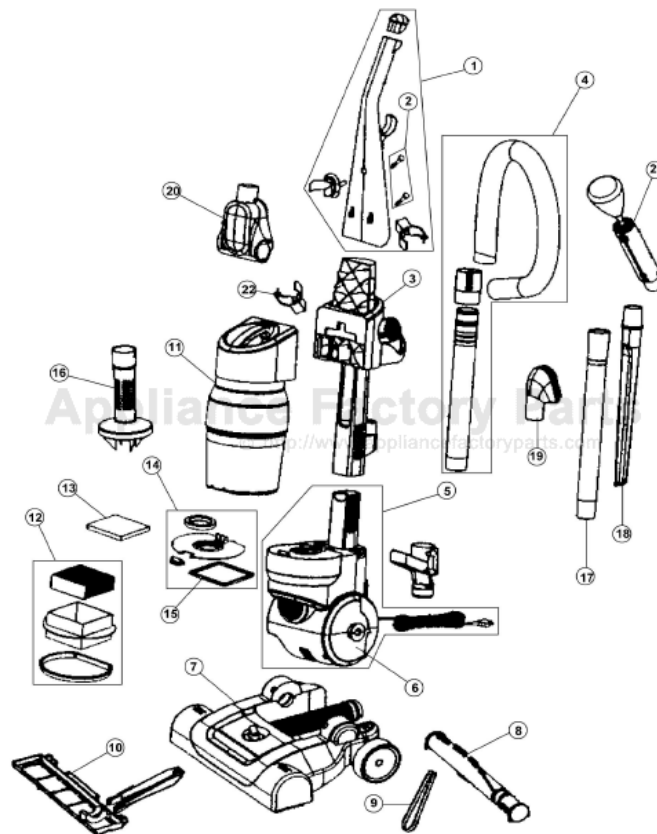

This Owner's Manual is provided and hosted by [Appliance Factory Parts](#).

Royal 140000 Owner's Manual

[Shop genuine replacement parts for Royal 140000](#)

[Find Your Royal Vacuum Cleaner Parts - Select From 772 Models](#)

----- Manual continues below -----

ROYAL Original & Replacement

DIRT DEVIL PURPOSE FOR PETS CYCLONIC BAGLESS Models 140000, 140005

Original & Replacement **ROYAL**

DIRT DEVIL PURPOSE FOR PETS CYCLONIC BAGLESS Models 140000, 140005

KEY	PART NO.	DESCRIPTION	KEY	PART NO.	DESCRIPTION
1	R0-LY2103	Handle Ass'y 140000	14	RO-RY2100-0	Filter Cover
1	R0-LY1103	Handle Ass'y 140005	15	RO-LY2103	Filter Cover Gasket
2	R0-RY2108	Handle Screw Ass'y	16	RO-LY2110	Air Diverter
3	R0-RY2106	Back Panel Ass'y	17	RO-1LY210-5	Extension Wand
4	R0-LY2140	Upper Hose Ass'y	18	RO-LY2104	Crevice Tool
5	R0-LY2105	Motor With Motor Housing	19	RO-LY2106	Upholstery Tool
6	R0-LY2107	Lower Front Motor Housing	20	RO-LY2100	Turbo Tool 140000
7	R0-LY2101-0	Nozzle Ass'y 140000	20	RO-LY1101	Turbo Tool 140005
7	R0-LY1101	Nozzle Ass'y 140005	21	RO-LY1000	Feather Duster
8	R0-LY2102	13 Inch Brushroll Ass'y	22	RO-LY2102	Wand Clip 140000
8	R0-LY1102	14 Inch Brushroll Ass'y UD70080	22	RO-LY1103	Wand Clip 140005
9	R0-TR0065	Style 22 Belt			
9	ER-1035	Style 22 Belt			
10	R0-LY2101	Nozzle Guard 140000			
10	R0-LY1102	Nozzle Guard 140005			
11	R0-LY2104	Dirt Cup Ass'y 140000			
11	R0-LY2155	Dirt Cup Ass'y 140005			
12	R0-LY2108	Pleated Exhaust Filter			
13	R0-LY2107	Foam Exhaust Filter			