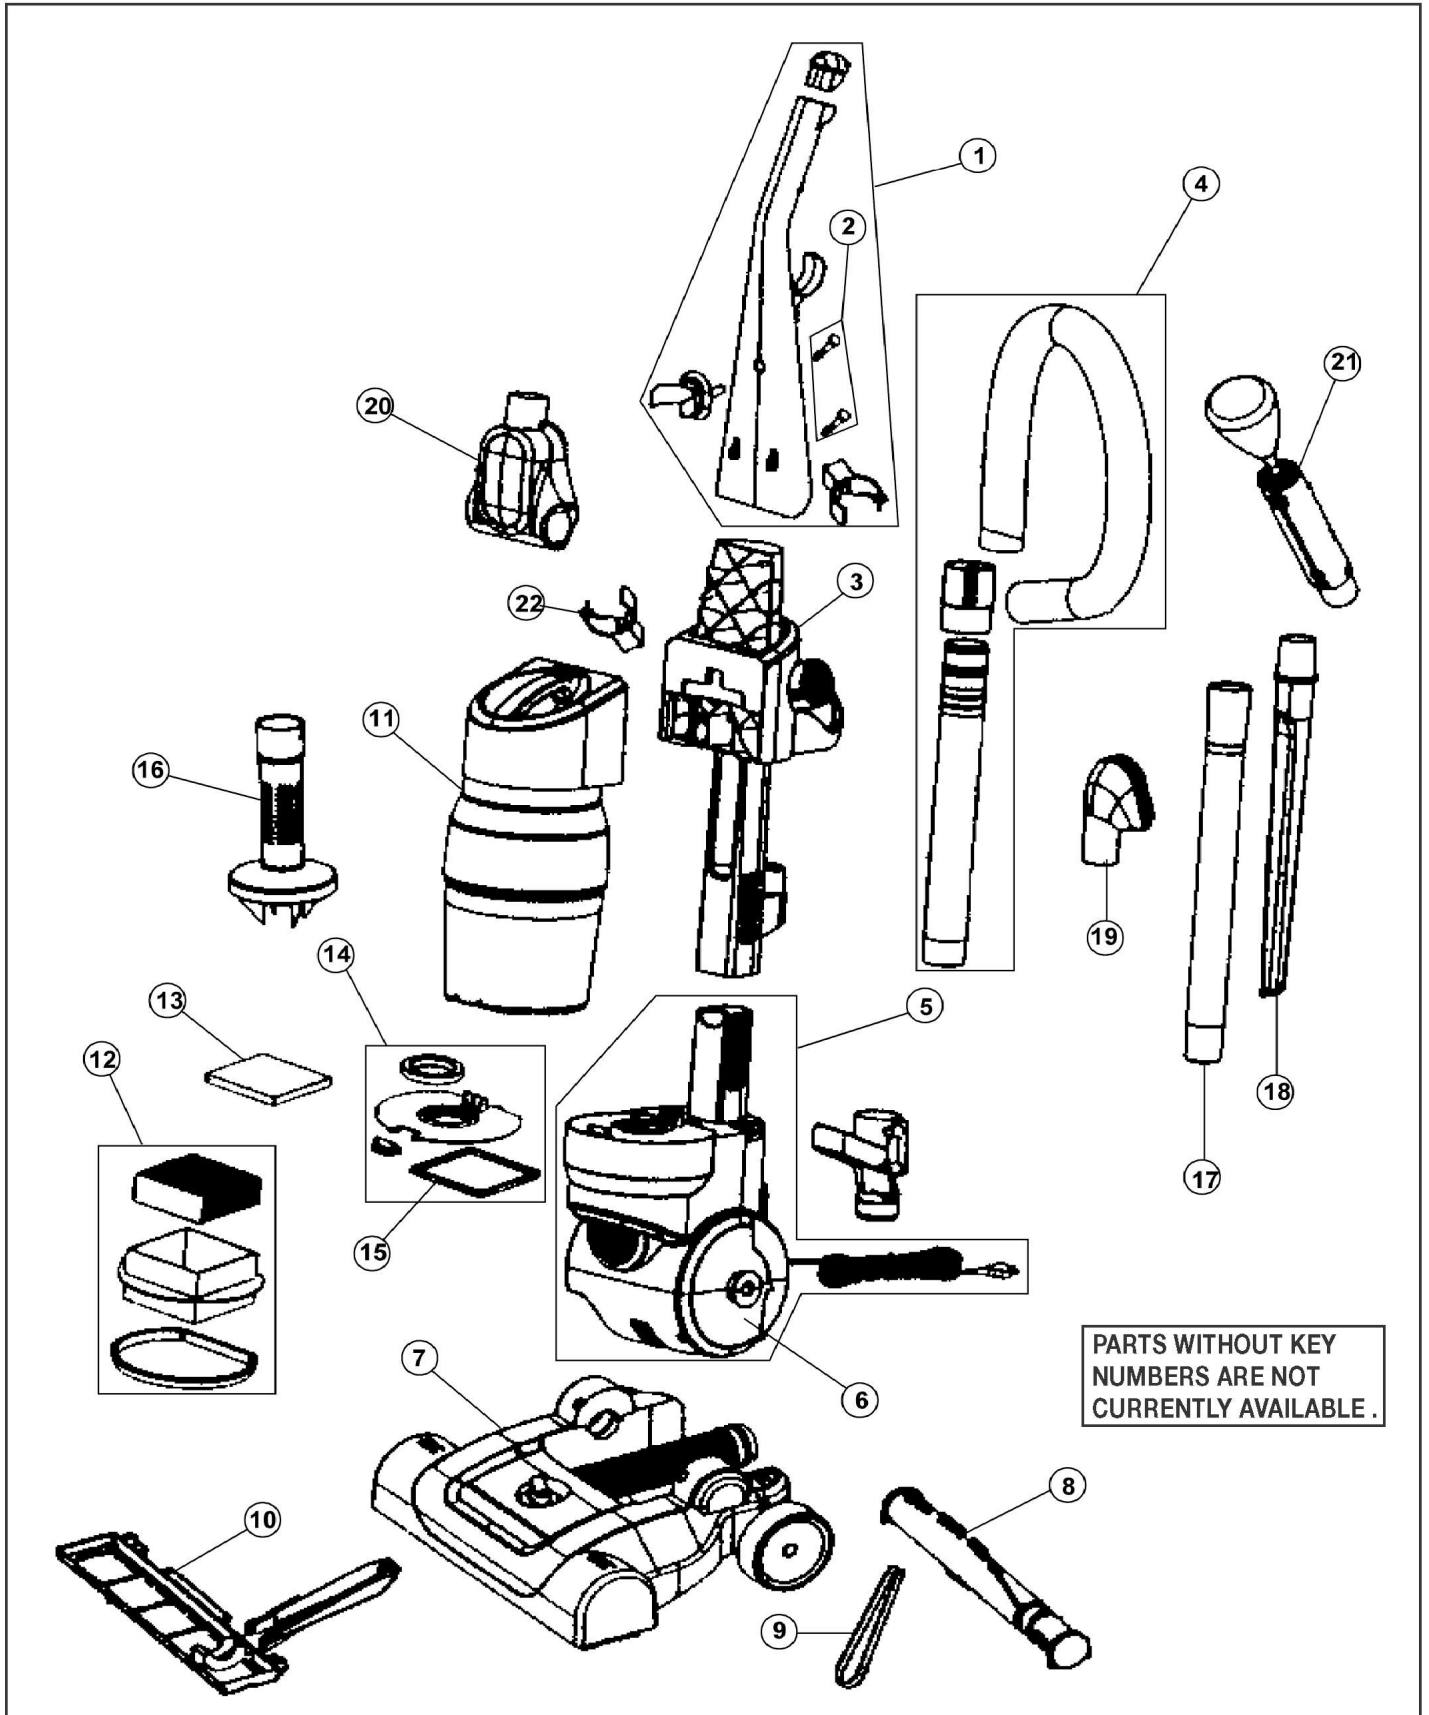

ROYAL Original & Replacement

DIRT DEVIL PURPOSE FOR PETS CYCLONIC BAGLESS Models 140000, 140005

Original & Replacement **ROYAL**

DIRT DEVIL PURPOSE FOR PETS CYCLONIC BAGLESS Models 140000, 140005

KEY	PART NO.	DESCRIPTION	KEY	PART NO.	DESCRIPTION
1	R0-LY2103	Handle Ass'y 140000	14	RO-RY2100-0	Filter Cover
1	R0-LY1103	Handle Ass'y 140005	15	RO-LY2103	Filter Cover Gasket
2	R0-RY2108	Handle Screw Ass'y	16	RO-LY2110	Air Diverter
3	R0-RY2106	Back Panel Ass'y	17	RO-1LY210-5	Extension Wand
4	R0-LY2140	Upper Hose Ass'y	18	RO-LY2104	Crevice Tool
5	R0-LY2105	Motor With Motor Housing	19	RO-LY2106	Upholstery Tool
6	R0-LY2107	Lower Front Motor Housing	20	RO-LY2100	Turbo Tool 140000
7	R0-LY2101-0	Nozzle Ass'y 140000	20	RO-LY1101	Turbo Tool 140005
7	R0-LY1101	Nozzle Ass'y 140005	21	RO-LY1000	Feather Duster
8	R0-LY2102	13 Inch Brushroll Ass'y	22	RO-LY2102	Wand Clip 140000
8	R0-LY1102	14 Inch Brushroll Ass'y UD70080	22	RO-LY1103	Wand Clip 140005
9	R0-TR0065	Style 22 Belt			
9	ER-1035	Style 22 Belt			
10	R0-LY2101	Nozzle Guard 140000			
10	R0-LY1102	Nozzle Guard 140005			
11	R0-LY2104	Dirt Cup Ass'y 140000			
11	R0-LY2155	Dirt Cup Ass'y 140005			
12	R0-LY2108	Pleated Exhaust Filter			
13	R0-LY2107	Foam Exhaust Filter