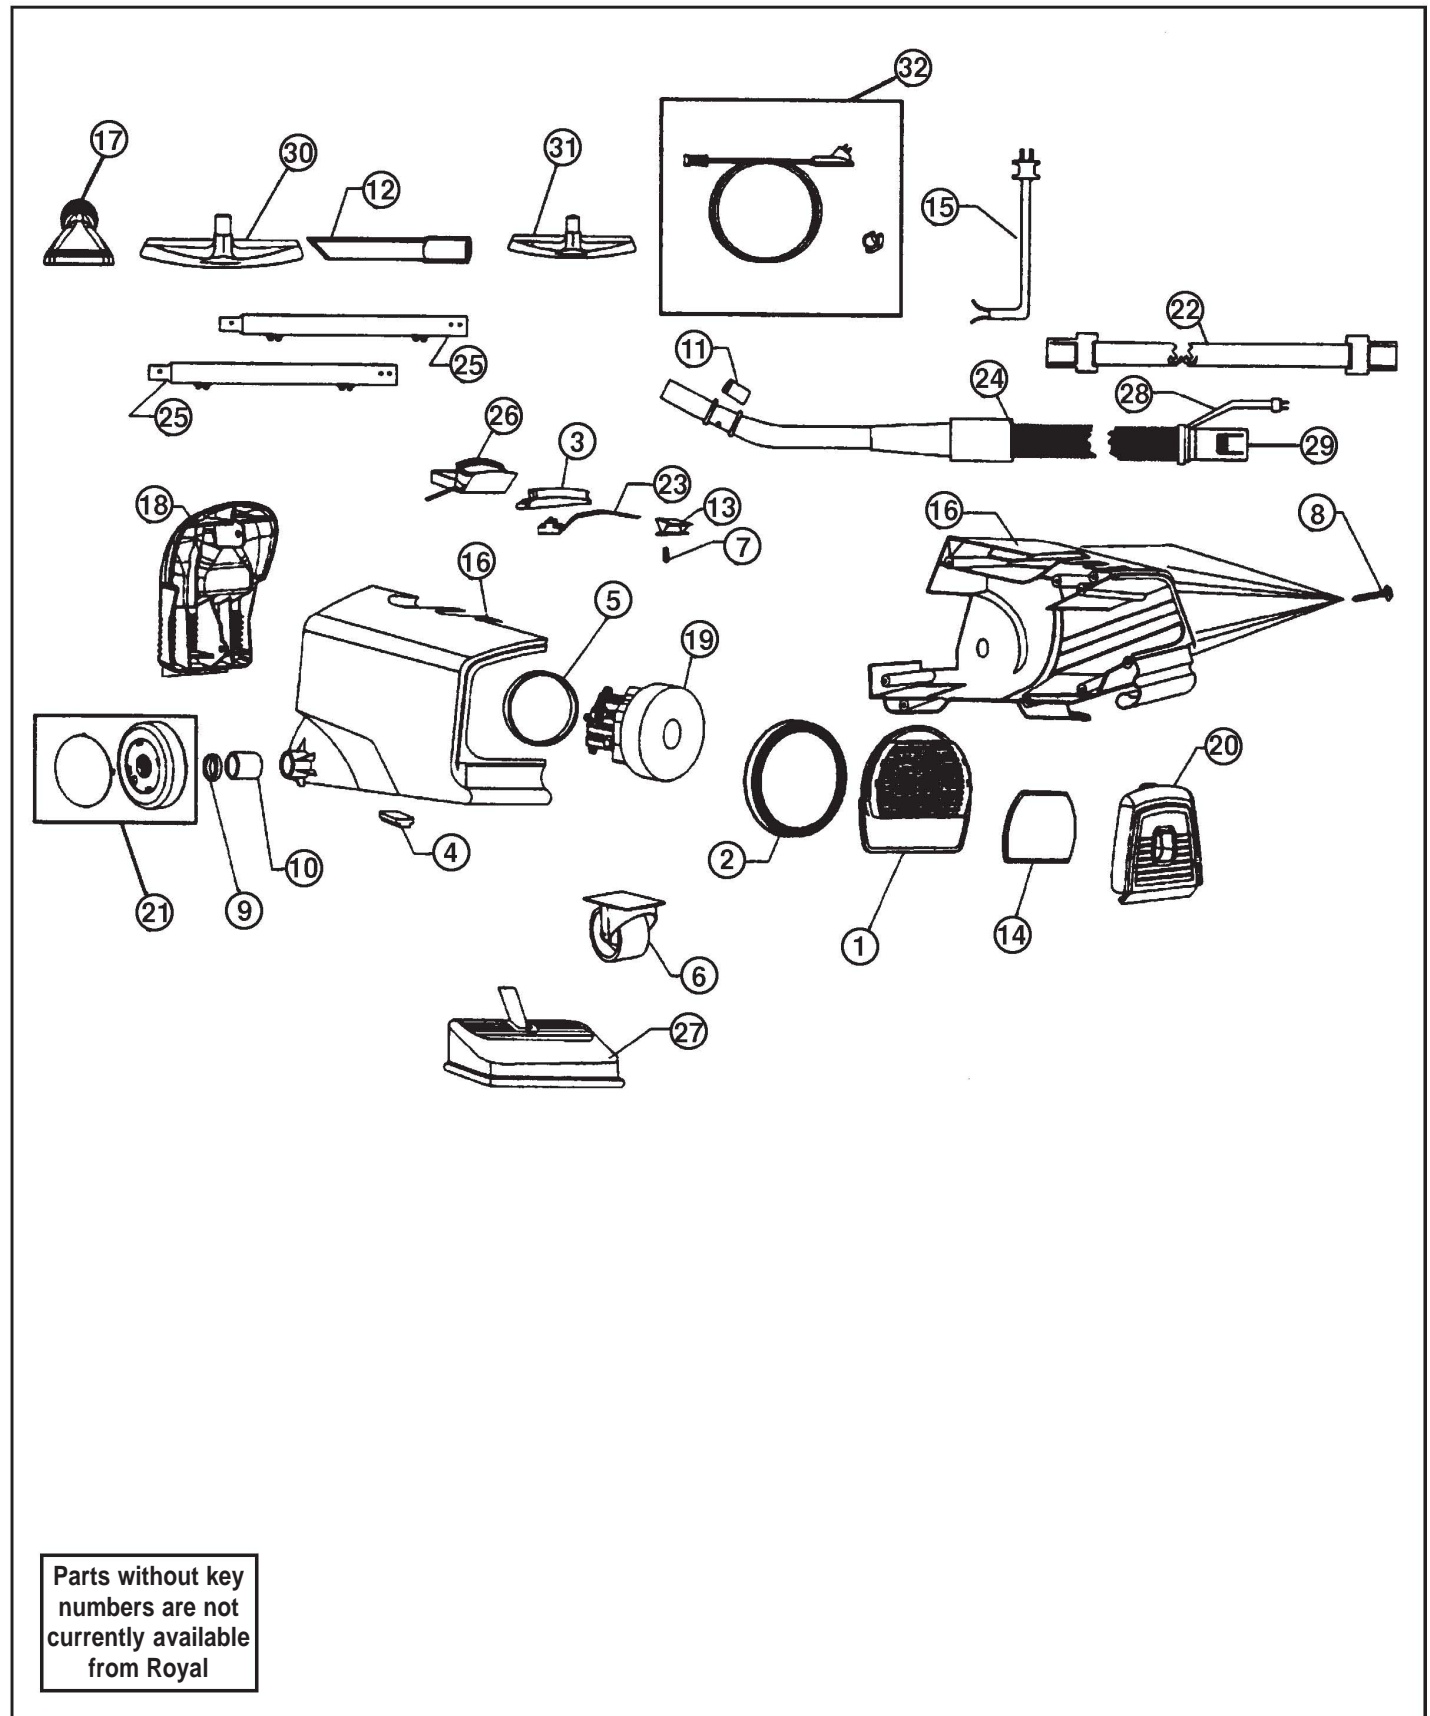

ROYAL Original & Replacement

DIRT DEVIL CAN VAC Models 082123, 2155, 2160, 2165

Parts without key numbers are not currently available from Royal

Original & Replacement **ROYAL**

DIRT DEVIL CAN VAC Models 082123, 2155, 2160, 2165

<u>KEY</u>	<u>PART NO.</u>	<u>DESCRIPTION</u>	<u>KEY</u>	<u>PART NO.</u>	<u>DESCRIPTION</u>
1	NLA	Grill, Motor Support	20	NLA	Door, Gasket & Pin Ass'y
2	RO-200121	Gasket, Motor	21	NLA	Wheel & Hubcap Ass'y
3	RO-200130	Switch Actuator	22	NLA	Carrying Strap Ass'y
4	RO-200135	Release, Cord	23	NLA	Switch Ass'y
5	NLA	Gasket, Field	24	RO-200284	Hose Ass'y
6	NLA	Caster	24	NLA	Hose Ass'y, Electrified 2155, 2160,2165
7	NLA	Spring, Door Latch	25	NLA	Wand 082123
8	RO-250100	Screw, Body	25	RO-310478	Wand Ass'y 2155, 2160, 2165
9	NLA	Washer, Felt	26	RO-210306	Plug Housing
10	RO-265100	Sleeve, Wheel	27	NLA	Power Nozzle Ass'y
11	RO-300458	Bleed, Valve			082123, 2155
12	NLA	Crevice Tool	27	RO-311301	Power Nozzle Ass'y 2160
13	NLA	Latch, Door	27	NLA	Power Nozzle Ass'y 2165
14	NLA	Filter	28	RO-210315	Pigtail 2155, 2160, 2165
15	RO-999120	20 Ft Power Cord 082123	29	RO-255100	Hose Connector
15	RO-999125	25 Ft Power Cord 2155, 2160, 2165	30	RO-097682	10" Floor Tool 2160, 2165
16	NLA	Housing Ass'y - Red (Order RO-200107)	31	RO-098584	Upholstery Tool 2160
16	RO-200107	Housing Ass'y - Plum 082123, 2155	32	RO-082425	Hose Clip/Line Cord Ass'y 082123
17	RO-920215	Tool, 2 In 1		RO-200147	Paper Bag Type F DVC 3 Pk
18	NLA	Tool Caddy Ass'y		ROR-1450	Paper Bag Type F DVC 3 Pk
19	RO-130042	Motor			