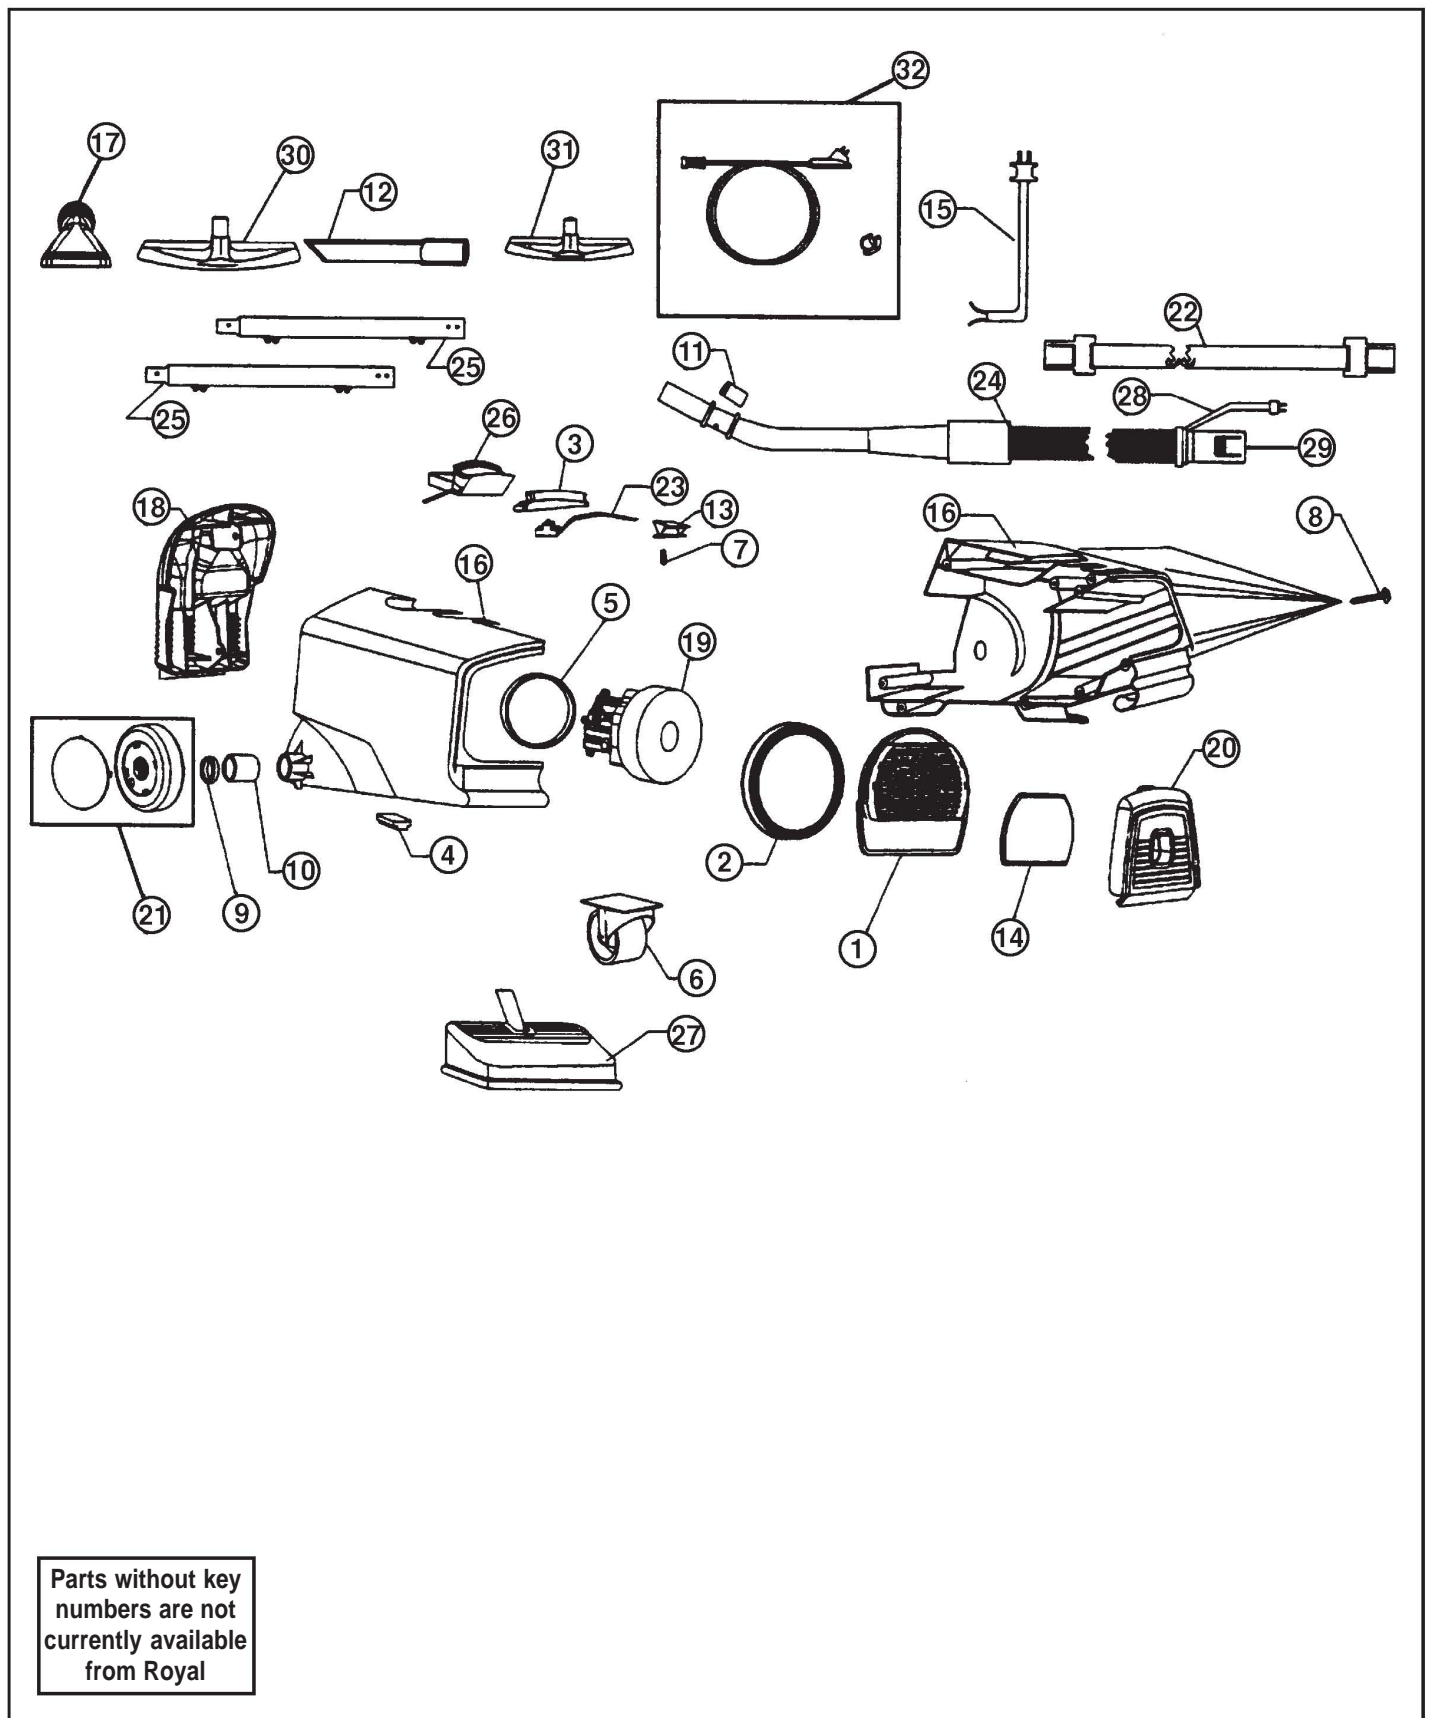

ROYAL Original & Replacement

DIRT DEVIL CAN VAC Models 082123, 2155, 2160, 2165

Parts without key numbers are not currently available from Royal

Original & Replacement **ROYAL**

DIRT DEVIL CAN VAC Models 082123, 2155, 2160, 2165

KEY	PART NO.	DESCRIPTION	KEY	PART NO.	DESCRIPTION
1	NLA	Grill, Motor Support	20	NLA	Door, Gasket & Pin Ass'y
2	RO-200121	Gasket, Motor	21	NLA	Wheel & Hubcap Ass'y
3	RO-200130	Switch Actuator	22	NLA	Carrying Strap Ass'y
4	RO-200135	Release, Cord	23	NLA	Switch Ass'y
5	NLA	Gasket, Field	24	RO-200284	Hose Ass'y
6	NLA	Caster	24	NLA	Hose Ass'y, Electrified 2155, 2160,2165
7	NLA	Spring, Door Latch	25	NLA	Wand 082123
8	RO-250100	Screw, Body	25	RO-310478	Wand Ass'y 2155, 2160, 2165
9	NLA	Washer, Felt	26	RO-210306	Plug Housing
10	RO-265100	Sleeve, Wheel	27	NLA	Power Nozzle Ass'y
11	RO-300458	Bleed, Valve			082123, 2155
12	NLA	Crevice Tool	27	RO-311301	Power Nozzle Ass'y 2160
13	NLA	Latch, Door	27	NLA	Power Nozzle Ass'y 2165
14	NLA	Filter	28	RO-210315	Pigtail 2155, 2160, 2165
15	RO-999120	20 Ft Power Cord 082123	29	RO-255100	Hose Connector
15	RO-999125	25 Ft Power Cord 2155, 2160, 2165	30	RO-097682	10" Floor Tool 2160, 2165
16	NLA	Housing Ass'y - Red (Order RO-200107)	31	RO-098584	Upholstery Tool 2160
16	RO-200107	Housing Ass'y - Plum 082123, 2155	32	RO-082425	Hose Clip/Line Cord Ass'y 082123
17	RO-920215	Tool, 2 In 1		RO-200147	Paper Bag Type F DVC 3 Pk
18	NLA	Tool Caddy Ass'y		ROR-1450	Paper Bag Type F DVC 3 Pk
19	RO-130042	Motor			