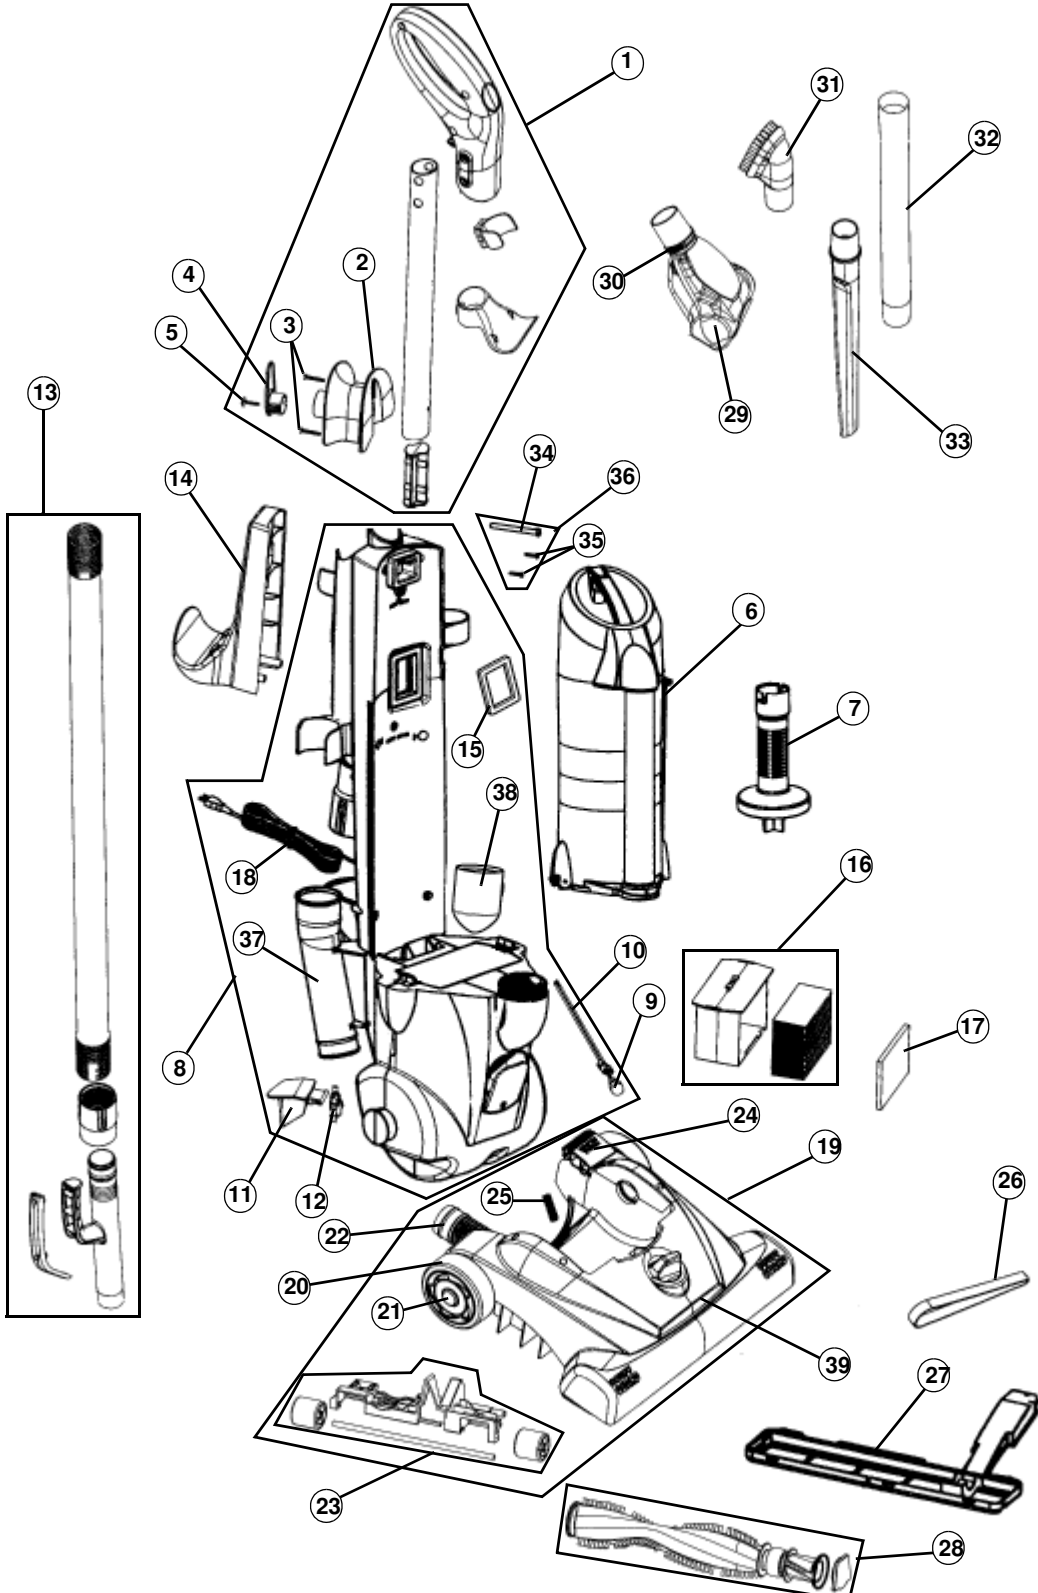

ASSEMBLY SCHEMATIC

MODEL NO.

110020

110020CA

ACTION

30

MODEL No.

110020
110020CA

Item	Part Number	Models To Fit	Part Description
1	2LS0005000	110020, 110020CA	HANDLE ASSEMBLY
2	1LK0610300	110020, 110020CA	UPPER TOOL CADDY
3	1250100000	110020, 110020CA	BODY SCREW
4	1LK0620300	110020, 110020CA	CORD HOOK - GREY
5	1QC0990000	110020, 110020CA	CORD HOOK SCREW
6	2LS0200000	110020, 110020CA	DIRT CUP ASSEMBLY
7	1LT0385000	110020, 110020CA	AIR DIRECTOR
8	2LS0500600	110020, 110020CA	MAIN BODY ASSEMBLY W/MOTOR
9	1920906000	110020, 110020CA	BULB #906
10	2JK0600000	110020, 110020CA	SOCKET ASSEMBLY
11	1JK0115000	110020, 110020CA	SWITCH PEDAL
12	1860081000	110020, 110020CA	SWITCH
13	2LS0700600	110020, 110020CA	UPPER HOSE ASSEMBLY
14	1LS0605600	110020, 110020CA	CARRY HANDLE
15	1LS0325600	110020, 110020CA	DIRT CUP INLET GASKET
16	2LK0540000	110020, 110020CA	F-13 HEPA FILTER - EXHAUST
17	1LK0545000	110020, 110020CA	FOAM FILTER
	1LK5613170	110020, 110020CA	FOAM FILTER - ANTI MICROBIAL
	3LK0547000	110020, 110020CA	SCENTED FOAM FILTER APPLE CINN (1 PER)
	3LK0548000	110020, 110020CA	SCENTED FOAM FILTER FRESH/CLEAN (1PER)
18	2997232600	110020, 110020CA	POWER CORD
19	2LS0100000	110020, 110020CA	NOZZLE COVER AND BASE ASSEMBLY
20	1881065600	110020, 110020CA	REAR WHEEL
21	1881070000	110020, 110020CA	HUB CAP
22	2JI0060Q00	110020, 110020CA	LOWER HOSE ASSEMBLY
23	2JI0030600	110020, 110020CA	ROLLER LIFTER ASSEMBLY
24	1JK0040000	110020, 110020CA	HANDLE RELEASE PEDAL
25	1JC0070000	110020, 110020CA	HANDLE RELEASE PEDAL SPRING
26	1540310001	110020, 110020CA	STYLE 5 BELT
27	1JI0015000	110020, 110020CA	NOZZLE GUARD - 15"
28	2JI1055600	110020, 110020CA	BRUSH ROLL ASSEMBLY
29	2UTT000000	110020, 110020CA	TURBO TOOL ASSEMBLY
	1UTT020000	110020, 110020CA	BELT - TURBO TOOL
30	1UTT030000	110020, 110020CA	LOCK RING - TURBO TOOL
31	2JC0255600	110020, 110020CA	2 IN 1 BRUSH ASSEMBLY