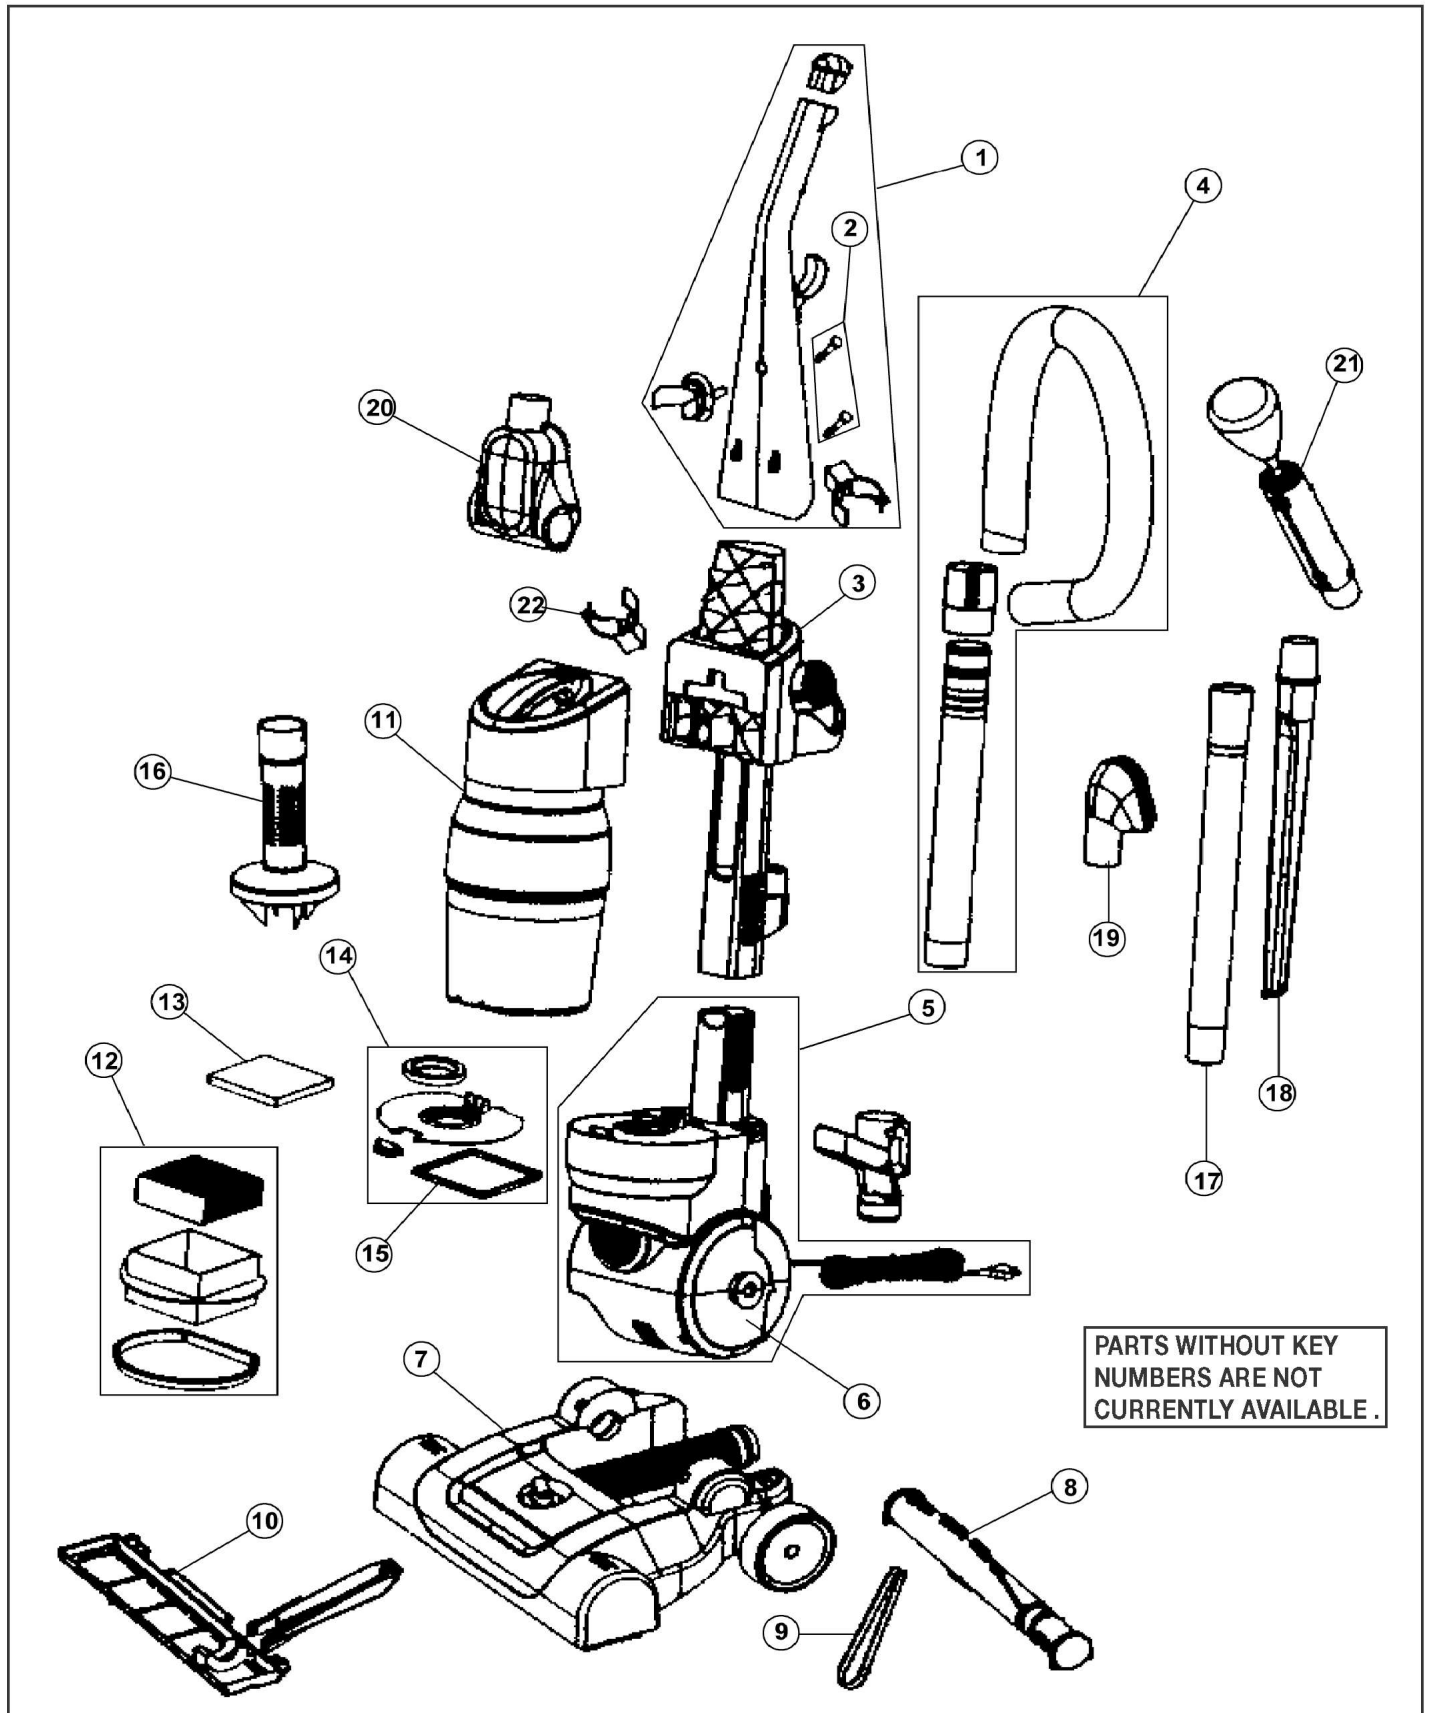

ROYAL Original & Replacement

DIRT DEVIL PURPOSE FOR PETS CYCLONIC BAGLESS Models 140000, 140005

Original & Replacement

ROYAL

DIRT DEVIL PURPOSE FOR PETS CYCLONIC BAGLESS Models 140000, 140005

KEY	PART NO.	DESCRIPTION	KEY	PART NO.	DESCRIPTION
1	R0-LY2103	Handle Ass'y 140000	14	RO-RY2100-0	Filter Cover
1	R0-LY1103	Handle Ass'y 140005	15	RO-LY2103	Filter Cover Gasket
2	R0-RY2108	Handle Screw Ass'y	16	RO-LY2110	Air Diverter
3	R0-RY2106	Back Panel Ass'y	17	RO-1LY210-5	Extension Wand
4	R0-LY2140	Upper Hose Ass'y	18	RO-LY2104	Crevice Tool
5	R0-LY2105	Motor With Motor Housing	19	RO-LY2106	Upholstery Tool
6	R0-LY2107	Lower Front Motor Housing	20	RO-LY2100	Turbo Tool 140000
7	R0-LY2101-0	Nozzle Ass'y 140000	20	RO-LY1101	Turbo Tool 140005
7	R0-LY1101	Nozzle Ass'y 140005	21	RO-LY1000	Feather Duster
8	R0-LY2102	13 Inch Brushroll Ass'y	22	RO-LY2102	Wand Clip 140000
8	R0-LY1102	14 Inch Brushroll Ass'y UD70080	22	RO-LY1103	Wand Clip 140005
9	R0-TR0065	Style 22 Belt			
9	ER-1035	Style 22 Belt			
10	R0-LY2101	Nozzle Guard 140000			
10	R0-LY1102	Nozzle Guard 140005			
11	R0-LY2104	Dirt Cup Ass'y 140000			
11	RO-LY2155	Dirt Cup Ass'y 140005			
12	R0-LY2108	Pleated Exhaust Filter			
13	R0-LY2107	Foam Exhaust Filter			