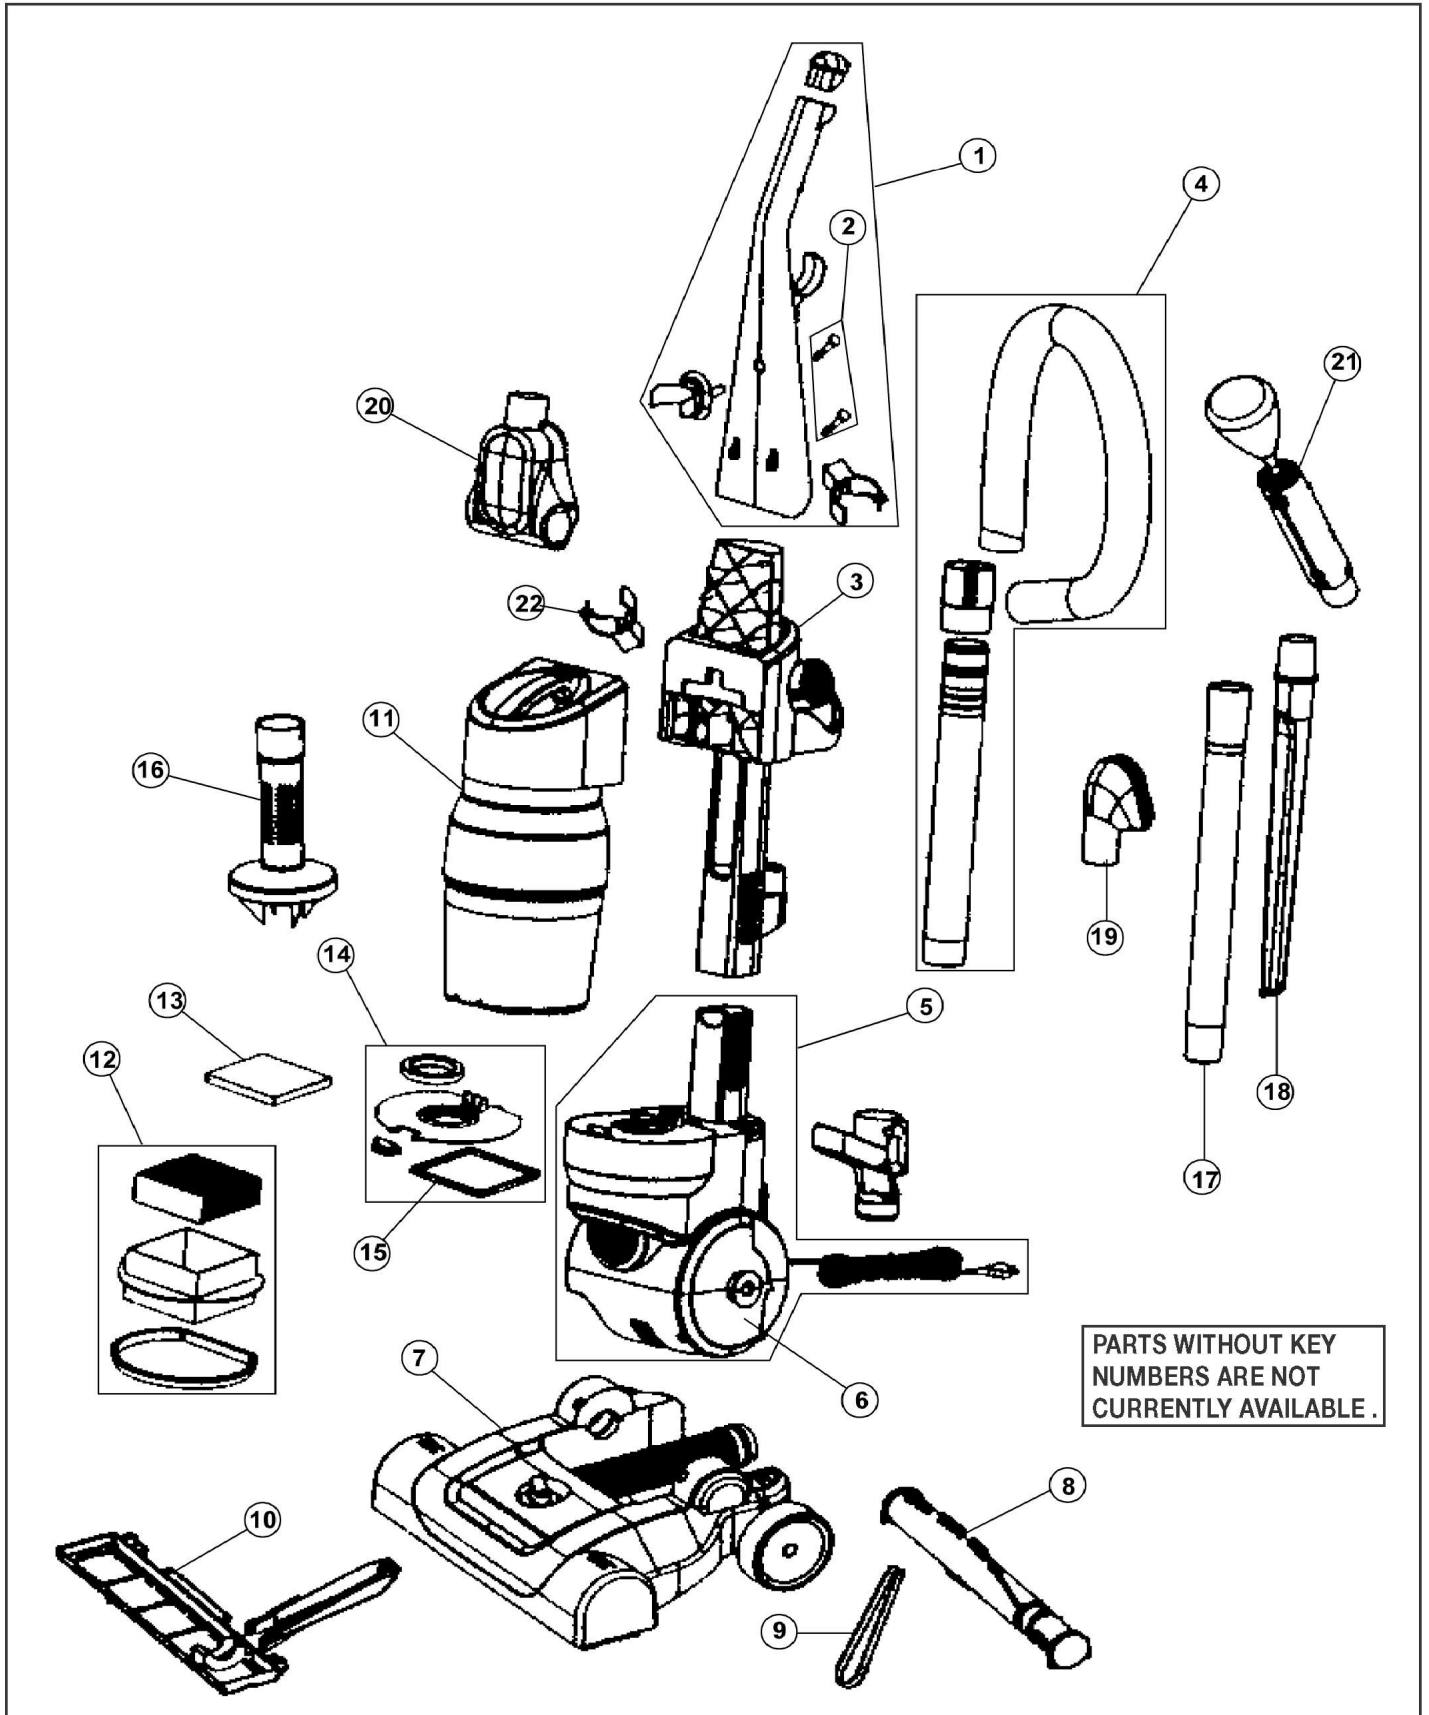

ROYAL Original & Replacement

DIRT DEVIL PURPOSE FOR PETS CYCLONIC BAGLESS Models 140000, 140005

Original & Replacement **ROYAL**

DIRT DEVIL PURPOSE FOR PETS CYCLONIC BAGLESS Models 140000, 140005

KEY	PART NO.	DESCRIPTION	KEY	PART NO.	DESCRIPTION
1	R0-LY2103	Handle Ass'y 140000	14	RO-RY2100-0	Filter Cover
1	R0-LY1103	Handle Ass'y 140005	15	RO-LY2103	Filter Cover Gasket
2	R0-RY2108	Handle Screw Ass'y	16	RO-LY2110	Air Diverter
3	R0-RY2106	Back Panel Ass'y	17	RO-1LY210-5	Extension Wand
4	R0-LY2140	Upper Hose Ass'y	18	RO-LY2104	Crevice Tool
5	R0-LY2105	Motor With Motor Housing	19	RO-LY2106	Upholstery Tool
6	R0-LY2107	Lower Front Motor Housing	20	RO-LY2100	Turbo Tool 140000
7	R0-LY2101-0	Nozzle Ass'y 140000	20	RO-LY1101	Turbo Tool 140005
7	R0-LY1101	Nozzle Ass'y 140005	21	RO-LY1000	Feather Duster
8	R0-LY2102	13 Inch Brushroll Ass'y	22	RO-LY2102	Wand Clip 140000
8	R0-LY1102	14 Inch Brushroll Ass'y UD70080	22	RO-LY1103	Wand Clip 140005
9	R0-TR0065	Style 22 Belt			
9	ER-1035	Style 22 Belt			
10	R0-LY2101	Nozzle Guard 140000			
10	R0-LY1102	Nozzle Guard 140005			
11	R0-LY2104	Dirt Cup Ass'y 140000			
11	RO-LY2155	Dirt Cup Ass'y 140005			
12	R0-LY2108	Pleated Exhaust Filter			
13	R0-LY2107	Foam Exhaust Filter