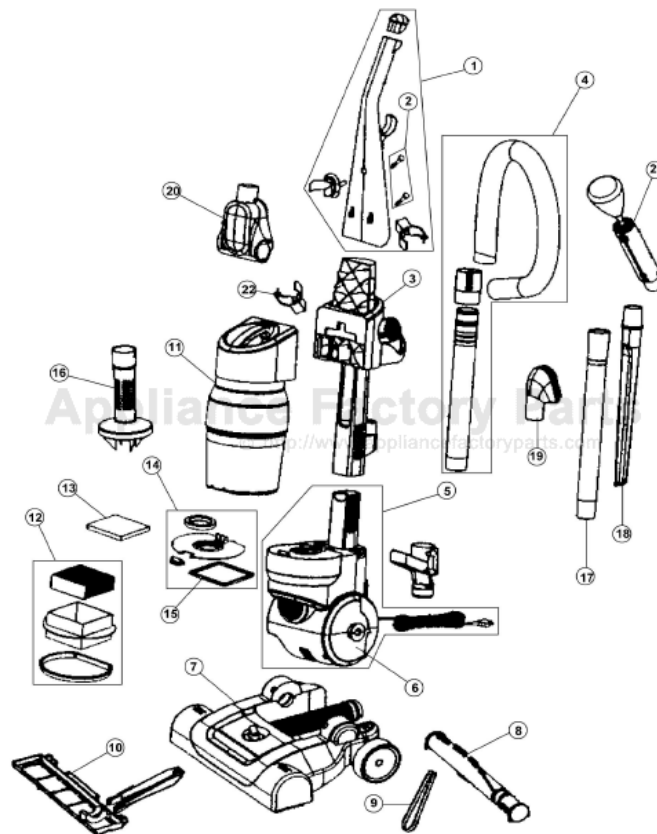

This Owner's Manual is provided and hosted by [Appliance Factory Parts](http://www.ApplianceFactoryParts.com).

Royal 140005 Owner's Manual

[Shop genuine replacement parts for Royal 140005](#)

[Find Your Royal Vacuum Cleaner Parts - Select From 772 Models](#)

----- Manual continues below -----

ROYAL Original & Replacement

DIRT DEVIL PURPOSE FOR PETS CYCLONIC BAGLESS Models 140000, 140005

Original & Replacement **ROYAL**

DIRT DEVIL PURPOSE FOR PETS CYCLONIC BAGLESS Models 140000, 140005

KEY	PART NO.	DESCRIPTION	KEY	PART NO.	DESCRIPTION
1	R0-LY2103	Handle Ass'y 140000	14	RO-RY2100-0	Filter Cover
1	R0-LY1103	Handle Ass'y 140005	15	RO-LY2103	Filter Cover Gasket
2	R0-RY2108	Handle Screw Ass'y	16	RO-LY2110	Air Diverter
3	R0-RY2106	Back Panel Ass'y	17	RO-1LY210-5	Extension Wand
4	R0-LY2140	Upper Hose Ass'y	18	RO-LY2104	Crevice Tool
5	R0-LY2105	Motor With Motor Housing	19	RO-LY2106	Upholstery Tool
6	R0-LY2107	Lower Front Motor Housing	20	RO-LY2100	Turbo Tool 140000
7	R0-LY2101-0	Nozzle Ass'y 140000	20	RO-LY1101	Turbo Tool 140005
7	R0-LY1101	Nozzle Ass'y 140005	21	RO-LY1000	Feather Duster
8	R0-LY2102	13 Inch Brushroll Ass'y	22	RO-LY2102	Wand Clip 140000
8	R0-LY1102	14 Inch Brushroll Ass'y UD70080	22	RO-LY1103	Wand Clip 140005
9	R0-TR0065	Style 22 Belt			
9	ER-1035	Style 22 Belt			
10	R0-LY2101	Nozzle Guard 140000			
10	R0-LY1102	Nozzle Guard 140005			
11	R0-LY2104	Dirt Cup Ass'y 140000			
11	RO-LY2155	Dirt Cup Ass'y 140005			
12	R0-LY2108	Pleated Exhaust Filter			
13	R0-LY2107	Foam Exhaust Filter			