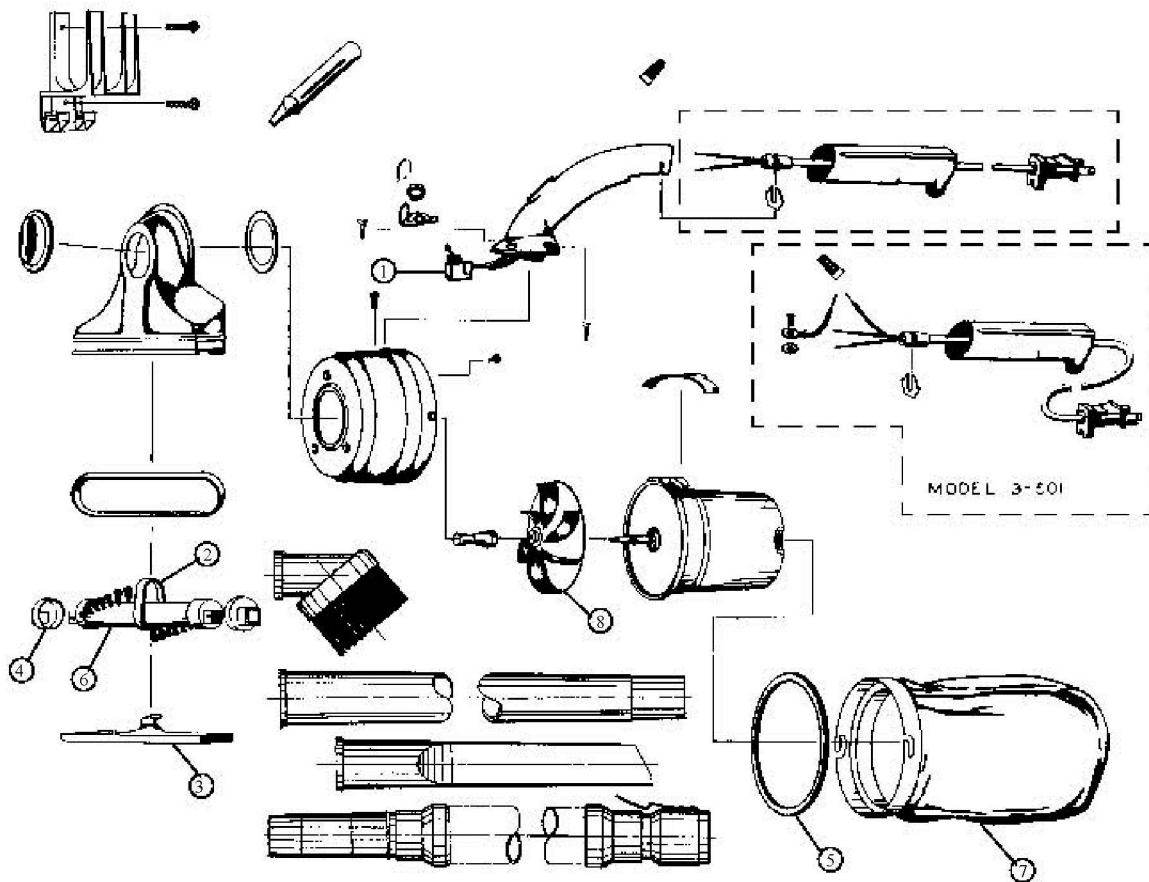

ROYAL
APPLIANCE MFG. CO.

Royal
PRINCE

Model No.

501

502

5000

Part Listing

Model No.

501

502

5000

Item	Part Number	Model's To Fit	Part Description
1	RO-110302	ALL	SWITCH
2	RO-232240	ALL	BELT
3	RO-501270	ALL	NOZZLE GUARD
4	RO-501274	ALL	END CAP
5	RO-501407	ALL	BAG GASKET
6	RO-050221	ALL	BRUSH
7	RO-050240	ALL	BAG (blue)
8	RO-502004	ALL	FAN
9	RO-050247	ALL	TYPE H BAGS - 3 PACK