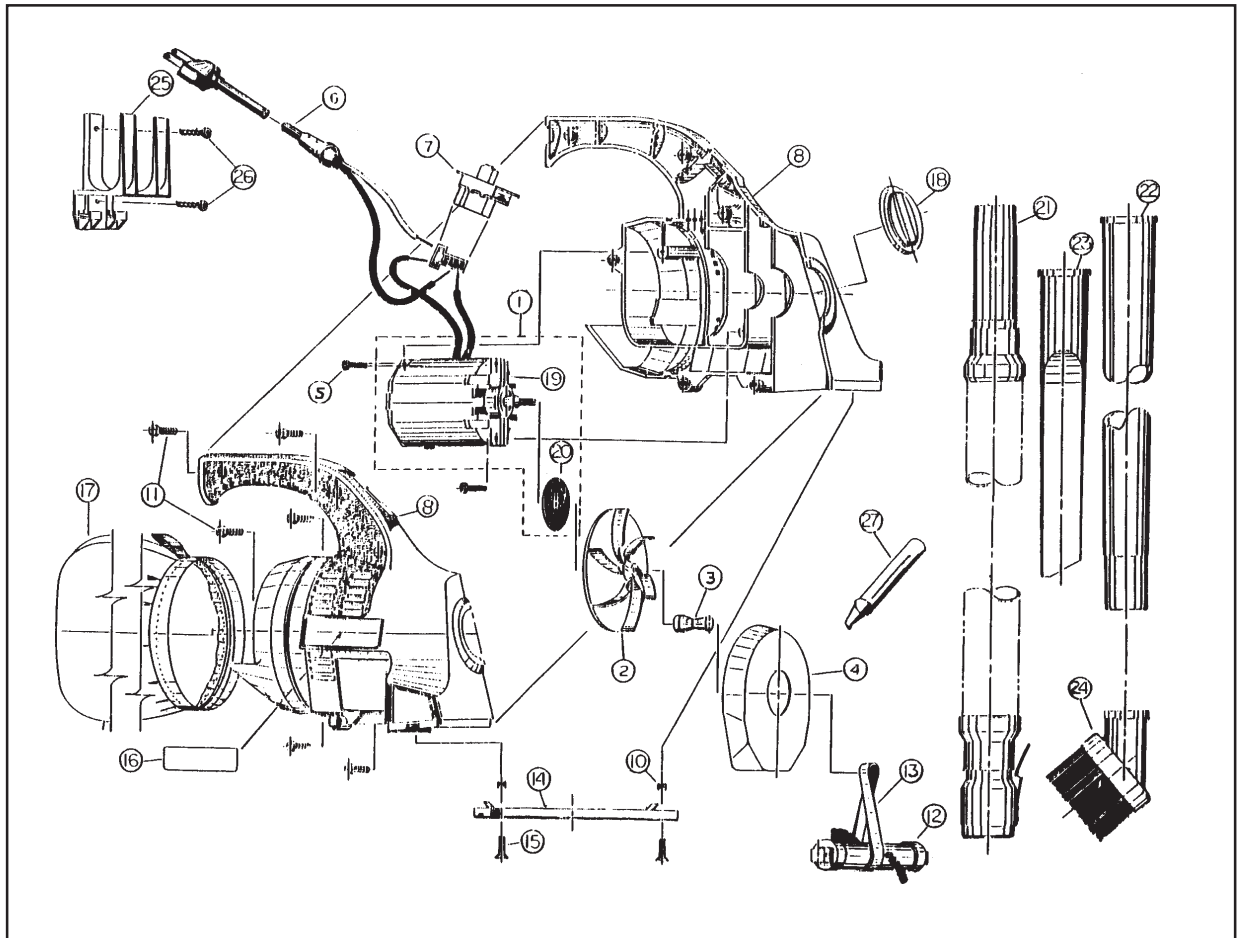

This Owner's Manual is provided and hosted by Appliance Factory Parts.

Royal 513 Owner's Manual

[Shop genuine replacement parts for Royal 513](#)

[Find Your Royal Vacuum Cleaner Parts - Select From 772 Models](#)

----- Manual continues below -----

Original & Replacement

ROYAL

DIRT DEVIL HAND VAC Model: 103, 500, 513 Series B

KEY	PART NO.	DESCRIPTION	KEY	PART NO.	DESCRIPTION
1	NLA	Motor & Seal Ass'y (Order Part # RO-503700)	17	RO-050340	Bag, Dust Ass'y Red 103
2	RO-503004	Fan	17	NLA	Bag, Dust Ass'y Black/Yellow 500
3	RO-503261	Shaft	17	NLA	Bag, Dust Ass'y Black 513
4	RO-503791	Shield, Stone	18	RO-501744	Belt Cover, Hand Vacs
5	RO-503618	Screw (Motor)	19	RO-503700	Motor Ass'y
6	NLA	Cord 20' 2 Wire Black (Order O-720-9802)	20	RO-503266	Felt Seal
6	NLA	Cord 20' 2 Wire Black (Order O-720-9802)	21	NLA	Hose Ass'y White
7	RO-503303	Switch 1 Speed	21	RO-050284-3	Hose Ass'y Black
7	NLA	Switch 2 Speed	22	RO-050277-3	Wand Black
8	RO-503100-5	Housing, (Red) 103/503	22	RO-050277-1	Wand White
8	RO-503100-3	Housing, (Black) 500/513	23	NLA	Crevice Tool Black
8	RO-503100-6	Housing (Blue) 533	23	FA-5400-3	Crevice Tool Black
10	RO-503019	On-Sert	23	RO-502801-1	Crevice Tool White
11	RO-503819	Screw (Body)	23	FA-5400-1	Crevice Tool White
12	RO-050221	Brushroll	24	RO-050282-3	Dust Brush Black
13	RO-157260	Belt	24	FA-5300-3	Dust Brush Black
13	ROR-1040	Belt	24	NLA	Dust Brush White
14	NLA	Guard, Nozzle	24	FA-5300-1	Dust Brush White
15	NLA	Screw (Guard)	25	RO-500006	Bracket, Wall Mounting
16	RO-503706	Label Dirt Devil 103	26	RO-503010	Screws, Package
16	RO-500706	Label Series 500	27	RO-880262	Belt Lifter
16	RO-503707	Label Dirt Devil Plus		RO-503600	Shoulder Strap Hand Vac
16	RO-513707	Label 513		NLA	Paper Bag Adaptor With 2 Bags