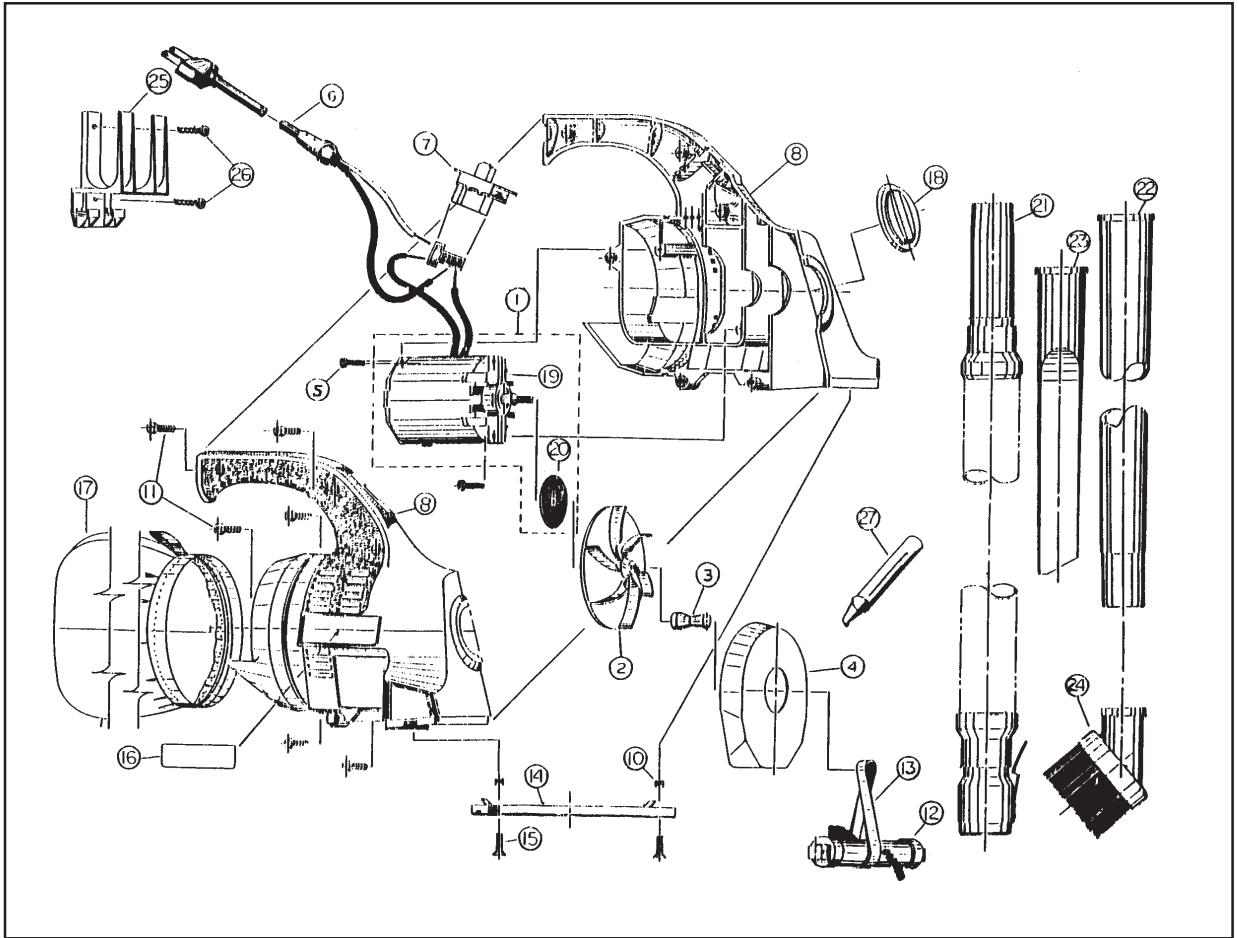

Original & Replacement

ROYAL

DIRT DEVIL HAND VAC Model: 103, 500, 513 Series B

KEY	PART NO.	DESCRIPTION	KEY	PART NO.	DESCRIPTION
1	NLA	Motor & Seal Ass'y (Order Part # RO-503700)	17	RO-050340	Bag, Dust Ass'y Red 103
2	RO-503004	Fan	17	NLA	Bag, Dust Ass'y Black/Yellow 500
3	RO-503261	Shaft	17	NLA	Bag, Dust Ass'y Black 513
4	RO-503791	Shield, Stone	18	RO-501744	Belt Cover, Hand Vacs
5	RO-503618	Screw (Motor)	19	RO-503700	Motor Ass'y
6	NLA	Cord 20' 2 Wire Black (Order O-720-9802)	20	RO-503266	Felt Seal
6	NLA	Cord 20' 2 Wire Black (Order O-720-9802)	21	NLA	Hose Ass'y White
7	RO-503303	Switch 1 Speed	21	RO-050284-3	Hose Ass'y Black
7	NLA	Switch 2 Speed	22	RO-050277-3	Wand Black
8	RO-503100-5	Housing, (Red) 103/503	22	RO-050277-1	Wand White
8	RO-503100-3	Housing, (Black) 500/513	23	NLA	Crevice Tool Black
8	RO-503100-6	Housing (Blue) 533	23	FA-5400-3	Crevice Tool Black
10	RO-503019	On-Sert	23	RO-502801-1	Crevice Tool White
11	RO-503819	Screw (Body)	23	FA-5400-1	Crevice Tool White
12	RO-050221	Brushroll	24	RO-050282-3	Dust Brush Black
13	RO-157260	Belt	24	FA-5300-3	Dust Brush Black
13	ROR-1040	Belt	24	NLA	Dust Brush White
14	NLA	Guard, Nozzle	24	FA-5300-1	Dust Brush White
15	NLA	Screw (Guard)	25	RO-500006	Bracket, Wall Mounting
16	RO-503706	Label Dirt Devil 103	26	RO-503010	Screws, Package
16	RO-500706	Label Series 500	27	RO-880262	Belt Lifter
16	RO-503707	Label Dirt Devil Plus		RO-503600	Shoulder Strap Hand Vac
16	RO-513707	Label 513		NLA	Paper Bag Adaptor With 2 Bags