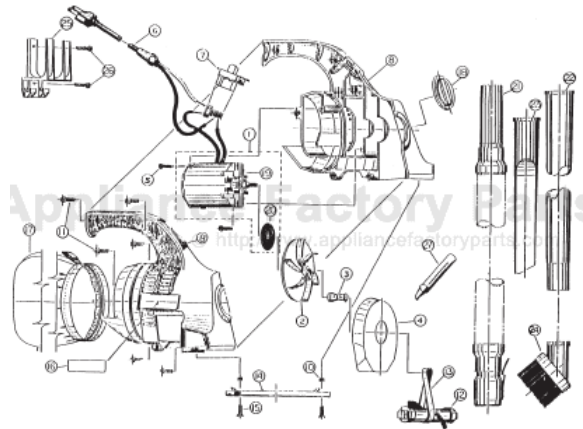

This Owner's Manual is provided and hosted by Appliance Factory Parts.

Royal 513 Owner's Manual

[Shop genuine replacement parts for Royal 513](#)

[Find Your Royal Vacuum Cleaner Parts - Select From 772 Models](#)

----- Manual continues below -----

Original & Replacement

ROYAL

DIRT DEVIL HAND VAC Model: 103, 500, 513 Series B

KEY	PART NO.	DESCRIPTION	KEY	PART NO.	DESCRIPTION
1	NLA	Motor & Seal Ass'y (Order Part # RO-503700)	17	RO-050340	Bag, Dust Ass'y Red 103
2	RO-503004	Fan	17	NLA	Bag, Dust Ass'y Black/Yellow 500
3	RO-503261	Shaft	17	NLA	Bag, Dust Ass'y Black 513
4	RO-503791	Shield, Stone	18	RO-501744	Belt Cover, Hand Vacs
5	RO-503618	Screw (Motor)	19	RO-503700	Motor Ass'y
6	NLA	Cord 20' 2 Wire Black (Order O-720-9802)	20	RO-503266	Felt Seal
6	NLA	Cord 20' 2 Wire Black (Order O-720-9802)	21	NLA	Hose Ass'y White
7	RO-503303	Switch 1 Speed	21	RO-050284-3	Hose Ass'y Black
7	NLA	Switch 2 Speed	22	RO-050277-3	Wand Black
8	RO-503100-5	Housing, (Red) 103/503	22	RO-050277-1	Wand White
8	RO-503100-3	Housing, (Black) 500/513	23	NLA	Crevice Tool Black
8	RO-503100-6	Housing (Blue) 533	23	FA-5400-3	Crevice Tool Black
10	RO-503019	On-Sert	23	RO-502801-1	Crevice Tool White
11	RO-503819	Screw (Body)	23	FA-5400-1	Crevice Tool White
12	RO-050221	Brushroll	24	RO-050282-3	Dust Brush Black
13	RO-157260	Belt	24	FA-5300-3	Dust Brush Black
13	ROR-1040	Belt	24	NLA	Dust Brush White
14	NLA	Guard, Nozzle	24	FA-5300-1	Dust Brush White
15	NLA	Screw (Guard)	25	RO-500006	Bracket, Wall Mounting
16	RO-503706	Label Dirt Devil 103	26	RO-503010	Screws, Package
16	RO-500706	Label Series 500	27	RO-880262	Belt Lifter
16	RO-503707	Label Dirt Devil Plus		RO-503600	Shoulder Strap Hand Vac
16	RO-513707	Label 513		NLA	Paper Bag Adaptor With 2 Bags