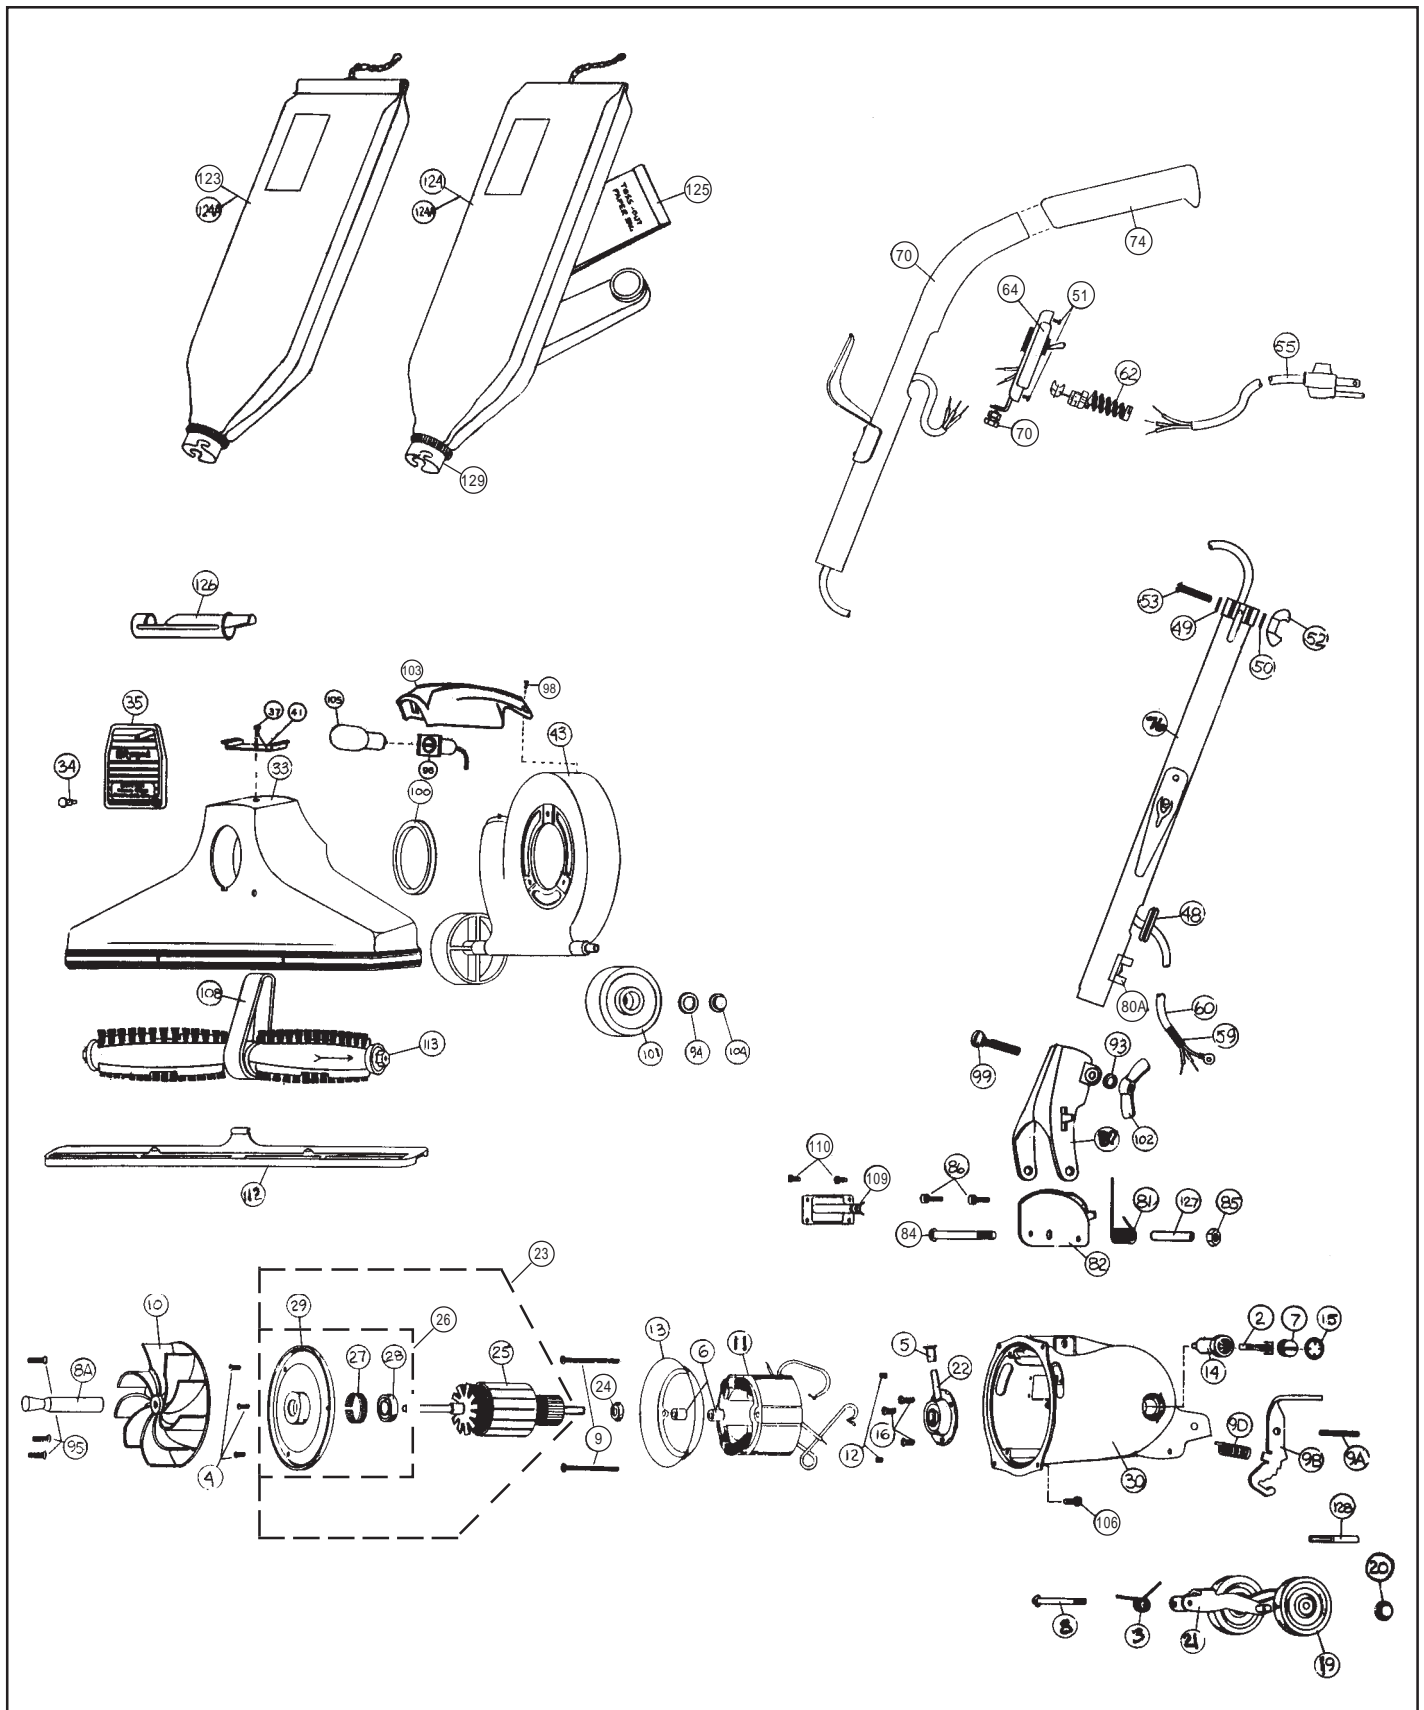

ROYAL Original & Replacement

UPRIGHT Model 673 & 673Z, 7730 & 7730Z Series B

Original & Replacement **ROYAL**

UPRIGHT Model 673 & 673Z, 7730 & 7730Z Series B

KEY	PART NO.	DESCRIPTION	KEY	PART NO.	DESCRIPTION
1	RO-671000	Motor Unit Ass'y	57	RO-259761	Connector Wire
2	NLA	Carbon Brush Ass'y	59	RO-285328	Cord Protecting Sleeve
3	RO-003008	Spring, Rear Wheel Fork	60	NLA	Short Cord & Lug Ass'y
4	RO-670013	Screw, Motor Plate Ret.	62	RO-611305	Strain Relief, Switch Plate
5	RO-065028	Oiler Cap	63	RO-880304	Strain Relief, Handle
6	RO-618772	Spacer, Baffle	64	RO-060837	Switch & Plate Ass'y
7	RO-672103	Brush Holder Screw Ass'y	70	RO-062032	Upper Handle Ass'y
8	RO-311031	Screw & Washer Ass'y	74	RO-801314	Handle Grip
8A	NLA	Drive Shaft	76	NLA	Handle Adaptor Ass'y (Order RO-208590)
9	RO-618016	Screw, Field Retainer	80A	RO-670844	Cord Clip
9A	RO-670705	Spring Pin	81	RO-004723	Handle Fork Spring
9B	RO-670715	Release Pedal - Incremental	82	RO-133714	Handle Stop Plate
9C	RO-671000	Lubriplate Grease Not Shown	84	RO-801708	Bolt, Handle Fork Ret.
9C	SS-8026	Lubriplate Grease Not Shown	85	RO-801714	Nut, Handle Fork Ret.
9D	RO-672009	Release Pedal Spring	86	RO-990104	Screw, Handle Stop Plate
10	RO-608005	Fan, Heavy Duty	87	RO-028590*	Handle Fork & Latch Ass'y
11	RO-780002	Field, 120 Volt	93	RO-003311	Washer, Handle Clamp Screw
12	RO-801014	Set Screw, Brush Holder	94	RO-005138	Washer, Wheel Retainer
13	NLA	Baffle Plate	95	RO-023309	Screw, Nozzle & Fancase
14	NLA	Brush Holder	96	NLA	Headlight Socket & Lead Ass'y
15	NLA	Brush Holder Protective Cap	98	RO-145734	Screw, Headlight & Fancase
16	RO-801701	Screw, Rear Bearing Ret.	99	RO-230713	Carriage Bolt, Handle Clamp
19	RO-671705	Wheel - Wide	100	RO-285427	Gasket, Nozzle Sealing
20	RO-801711	Wheel Retainer	101	RO-671705	Front Wheel - Wide
21	RO-670007	Rear Wheel Fork & Shaft	102	RO-285720	Wingnut, Large
22	NLA	Rear Bearing Ass'y	103	NLA	Headlight Casting
23	NLA	Motor Plate & Armature Ass'y	104	RO-801711	Retainer, Wheel
24	NLA	Washer, Oil Slinger	105	RO-880629	Headlight Bulb
25	RO-780001	Armature 120 Volt	105	FA-3500	Headlight Bulb
26	NLA	Motor Plate & Bearing Ass'y	106	RO-980743	Machine Screw, Thread Forming
27	RO-880046	Tolerance Ring	108	RO-044260	Belt
28	NLA	Ball Bearing (Order FA-6202)	108	ROR-1000	Belt
29	NLA	Motor Plate	109	RO-183749	Side Connections Plate
30	NLA	Motor Housing	110	RO-360753	Screw, Side Connections Plate
31	RO-006318	Lockwasher, Ground Lead	111	RO-259762	Connector Wire
32	RO-880707	Screw, Ground Lead	112	RO-672270	Nozzle Guard
33	RO-673026	Nozzle Ass'y	113	RO-673273	Brushroll
34	NLA	Rivet, Nozzle Plug	123	RO-066240	Bag Ass'y - Dump Orange
35	RO-670744	Nozzle Plug, Black	124	RO-066242	Bag Ass'y - W/Zipper Orange
37	RO-330329	Rivet, Headlight Spring Clip	124A	RO-770040	Bag Ass'y - Dump Red
41	RO-606210	Headlight Spring Clip	124B	RO-770042	Bag Ass'y - Zipper Red
43	RO-021510	Fancase Ass'y	125	RO-066247	Paper Bag 10 Pk
48	RO-230324	Grommet	125	ROR-1410	Paper Bag 3 Pk
49	RO-003311	Washer, A.C.S.	126	RO-880262	Belt Lifter Hand
50	RO-023311	Lockwasher, A.C.S.	127	RO-110773	Insert - Motor Housing
51	RO-801701	Screw, Switch Plate	128	RO-130008	Cover, Lever
52	RO-801710	Wingnut Small	129	RO-601407	Bag Coupling Gasket
53	RO-801712	Adaptor Clamp Screw			
55	RO-061136	Cord 50' 3 Wire Gray			

* MAY NEED TO PURCHASE
2 SCREWS FOR LOWER HANDLE
CONFIGURATION. RO-700132,
RO-700133

NLA = No Longer Available