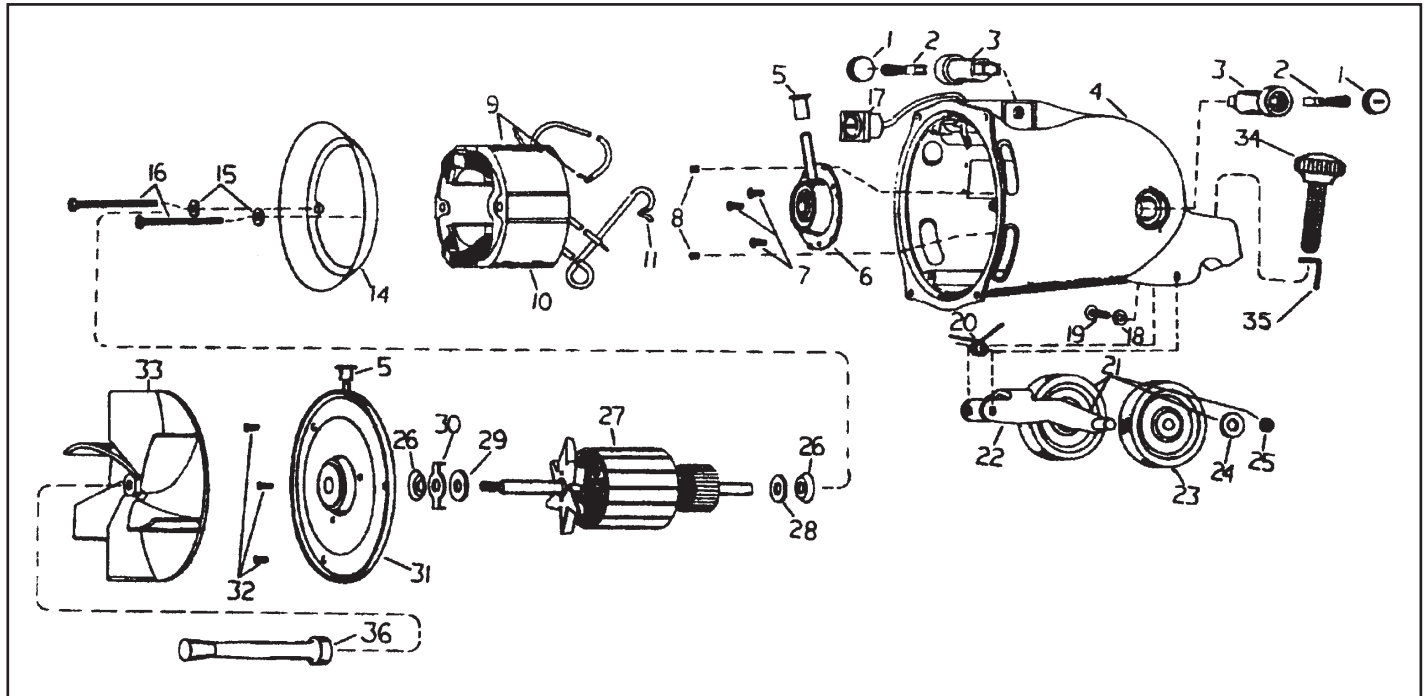

* MAY NEED TO PURCHASE
2 SCREWS FOR LOWER HANDLE
CONFIGURATION. RO-700132,
RO-700133

NLA = No Longer Available

ROYAL Original & Replacement

Complete Motor Unit Assembly – Sleeve Bearing – Series B

KEY	PART NO.	DESCRIPTION	KEY	PART NO.	DESCRIPTION
1	RO-672103	Brush Holder Cap	20	RO-003008	Spring, Rear Wheel Fork
2	RO-672021	Carbon Brush Ass'y	21	RO-028505	Rear Wheels, Fork & Shaft Ass'y
3	NLA	Carbon Brush Holder	22	RO-028574	Rear Fork & Shaft Ass'y
4	RO-801005	Motor Housing	23	RO-285007	Rear Wheel
5	RO-065028	Oiler Cap	24	RO-005138	Washer, Wheel Retainer
6	RO-080126	Rear Bearing Ass'y	25	RO-801711	Ring, Wheel Retainer
7	RO-801701	Screw – Rear Bearing	26	NLA	Washer, Cup Shaped
8	RO-801014	Set Screw, Brush Holder	27	RO-780001	Armature 120 Volt
9	RO-080202	Field and Clips Ass'y	28	NLA	Fiber Thrust Washer
10	NLA	Field	29	NLA	Felt Thrust Washer
11	NLA	Clips, Field Lead	30	NLA	Armature Thrust Stamping
14	NLA	Baffle Plate	31	NLA	Motor Plate Ass'y – Sleeve (Order RO-149801)
15	RO-065052	Lockwasher, Field Screw	32	RO-065012	Screw, Motor Plate Retainer
16	RO-186016	Screw, Field	33	RO-053004	Fan
17	NLA	Headlight Socket & Lead Ass'y	34	RO-024960	Nozzle Adjusting Screw
18	RO-010117	Lockwasher, Wheel Fork Screw	35	NLA	Tension Spring
19	RO-131042	Screw, Wheel Fork Retainer	36	RO-285261	Drive Shaft