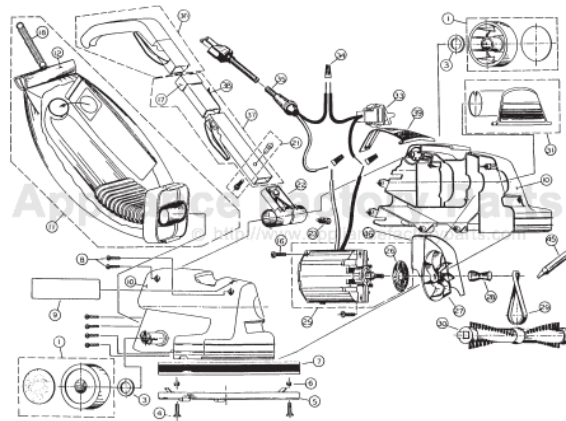

[Find Your Royal Vacuum Cleaner Parts - Select From 772 Models](#)

----- Manual continues below -----