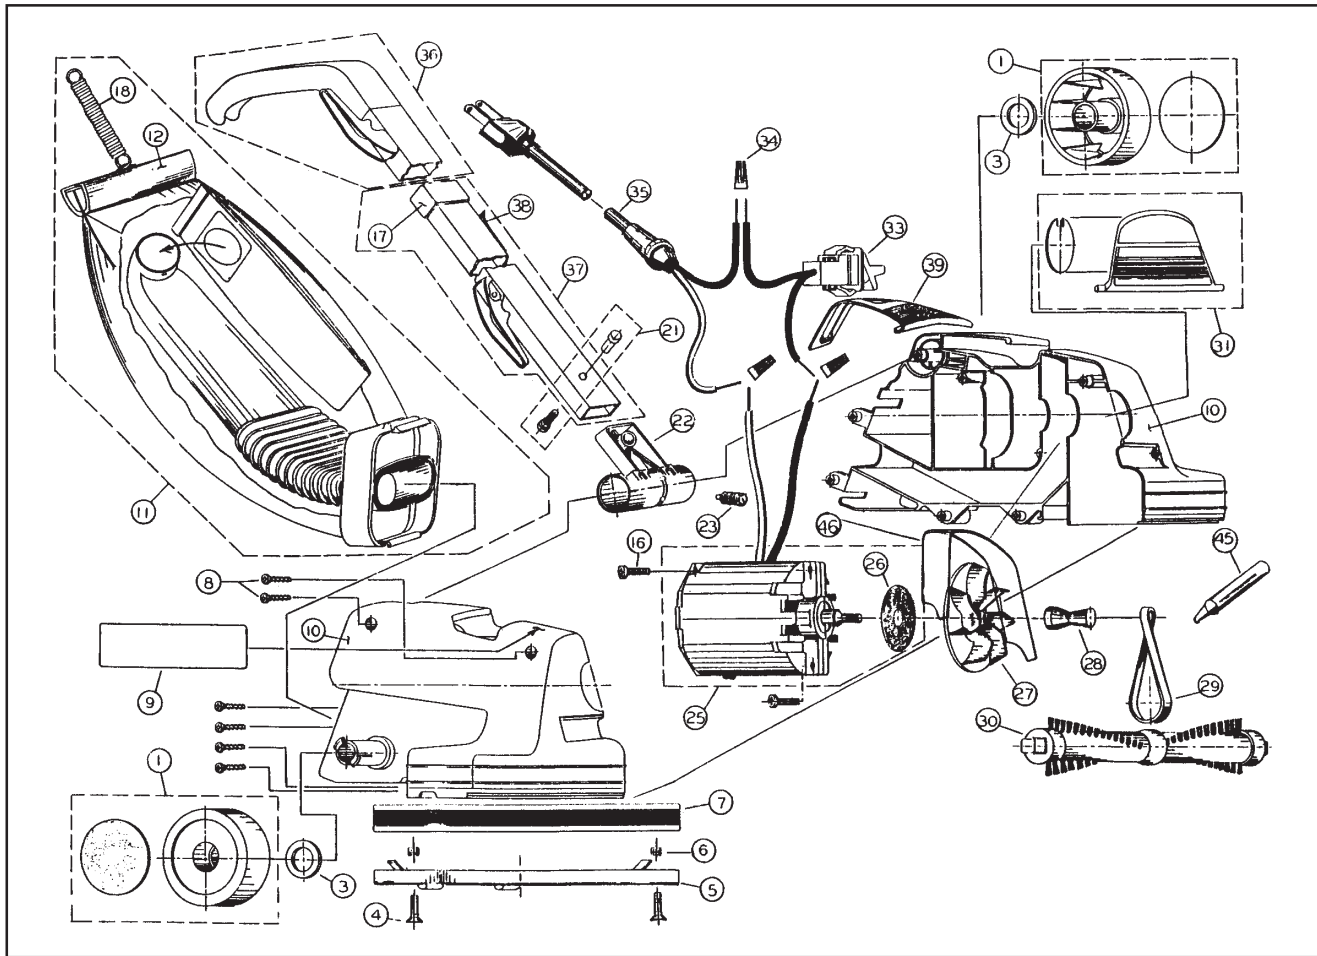

----- Manual continues below -----

ROYAL Original & Replacement

DIRT DEVIL BROOM VAC Model 701, 702, 713, 733 Series B

KEY	PART NO.	DESCRIPTION	KEY	PART NO.	DESCRIPTION
1	NLA	Wheel & Label Ass'y	25	NLA	Motor Ass'y
3	NLA	Wheel Felt	26	RO-503266	Seal, Felt
4	NLA	Screw Guard	27	RO-701004	Fan 701/702
5	NLA	Nozzle Guard Ass'y	27	RO-722004	Fan 713/733
6	NLA	On-Sert	28	NLA	Shaft Extension
7	NLA	Bumper	29	RO-701260	Belt
8	RO-503819	Screw (Body)	30	NLA	Brushroll 2 Row 701/702
9	NLA	Label	30	NLA	Brushroll 4 Row 713/733
10	NLA	Housing, Ass'y Black 713	31	NLA	Door & Seal Ass'y
10	NLA	Housing, Ass'y Red 702	33	NLA	Switch Ass'y
10	NLA	Housing, Ass'y Blue 733	34	RO-259761	Wire Nut
11	NLA	Bag Ass'y Black	34	SS-3270	Wire Nut
11	NLA	Bag Ass'y Blue	35	NLA	Cord Ass'y 20' Black (Order O-720-9802)
11	NLA	Bag Ass'y Red	36	NLA	Upper Tube Ass'y Red
12	NLA	Clamp, Bag	37	RO-703582	Lower Tube Ass'y
16	RO-503618	Screw	38	RO-703605	Snap Button
17	NLA	Sleeve	39	RO-703590	Shroud
18	NLA	Spring	45	RO-880262	Belt Lifter
21	RO-701590	Screw & Lock Nut	46	RO-701791	Stone Shield
22	NLA	Pivot, Handle Red		NLA	Handle Grip Only Black
22	RO-701534	Pivot, Handle Black 702			
23	RO-701500	Spring Plunger			