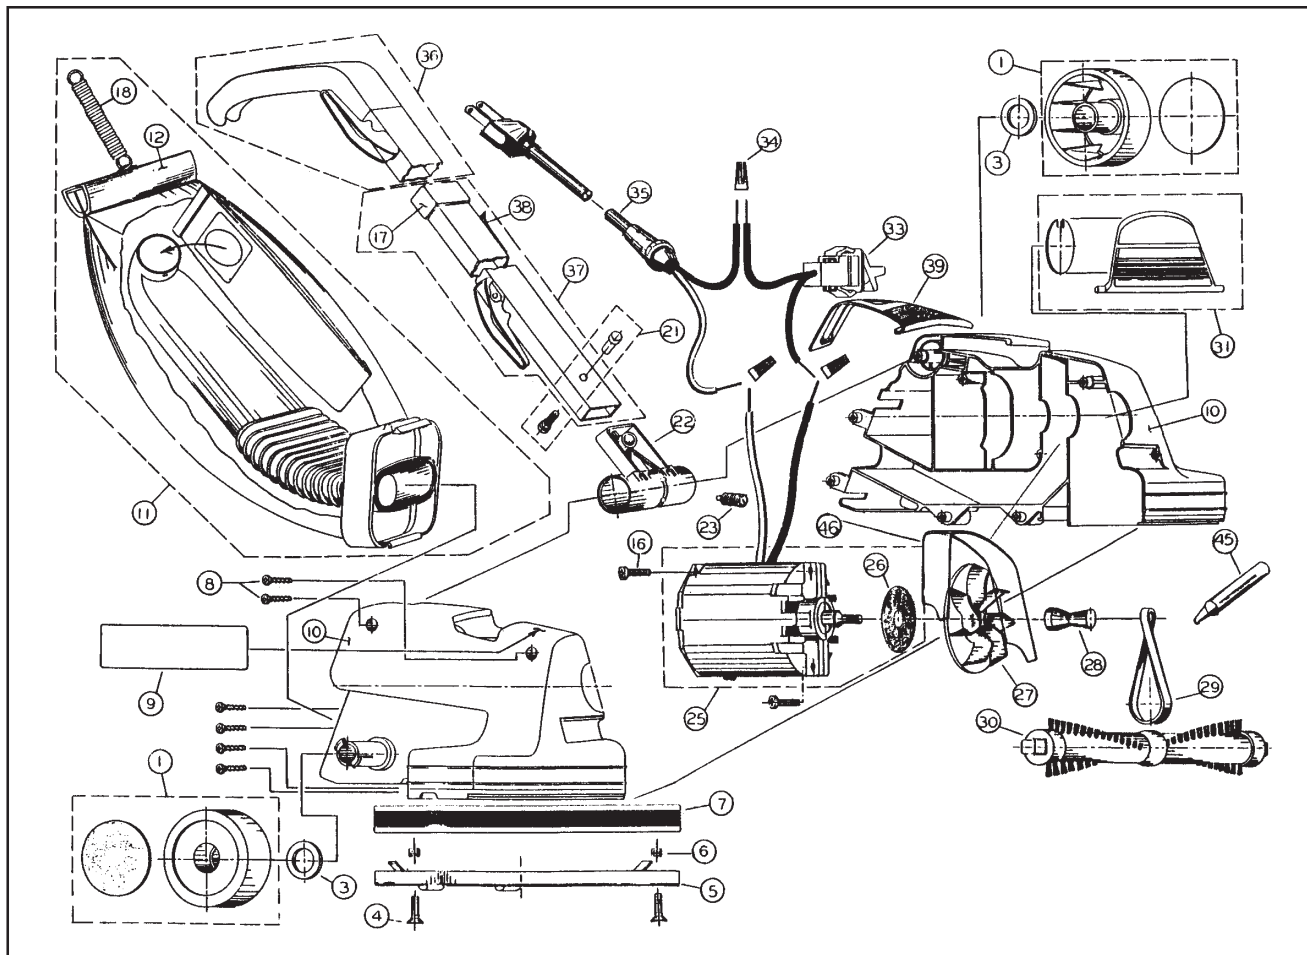

# ROYAL Original & Replacement

DIRT DEVIL BROOM VAC Model 701, 702, 713, 733 Series B

KEY	PART NO.	DESCRIPTION	KEY	PART NO.	DESCRIPTION
1	NLA	Wheel & Label Ass'y	25	NLA	Motor Ass'y
3	NLA	Wheel Felt	26	RO-503266	Seal, Felt
4	NLA	Screw Guard	27	RO-701004	Fan 701/702
5	NLA	Nozzle Guard Ass'y	27	RO-722004	Fan 713/733
6	NLA	On-Sert	28	NLA	Shaft Extension
7	NLA	Bumper	29	RO-701260	Belt
8	RO-503819	Screw (Body)	30	NLA	Brushroll 2 Row 701/702
9	NLA	Label	30	NLA	Brushroll 4 Row 713/733
10	NLA	Housing, Ass'y Black 713	31	NLA	Door & Seal Ass'y
10	NLA	Housing, Ass'y Red 702	33	NLA	Switch Ass'y
10	NLA	Housing, Ass'y Blue 733	34	RO-259761	Wire Nut
11	NLA	Bag Ass'y Black	34	<b>SS-3270</b>	<b>Wire Nut</b>
11	NLA	Bag Ass'y Blue	35	NLA	Cord Ass'y 20' Black (Order O-720-9802)
11	NLA	Bag Ass'y Red	36	NLA	Upper Tube Ass'y Red
12	NLA	Clamp, Bag	37	RO-703582	Lower Tube Ass'y
16	RO-503618	Screw	38	RO-703605	Snap Button
17	NLA	Sleeve	39	RO-703590	Shroud
18	NLA	Spring	45	RO-880262	Belt Lifter
21	RO-701590	Screw & Lock Nut	46	RO-701791	Stone Shield
22	NLA	Pivot, Handle Red	NLA	NLA	Handle Grip Only Black
22	RO-701534	Pivot, Handle Black 702			
23	RO-701500	Spring Plunger			