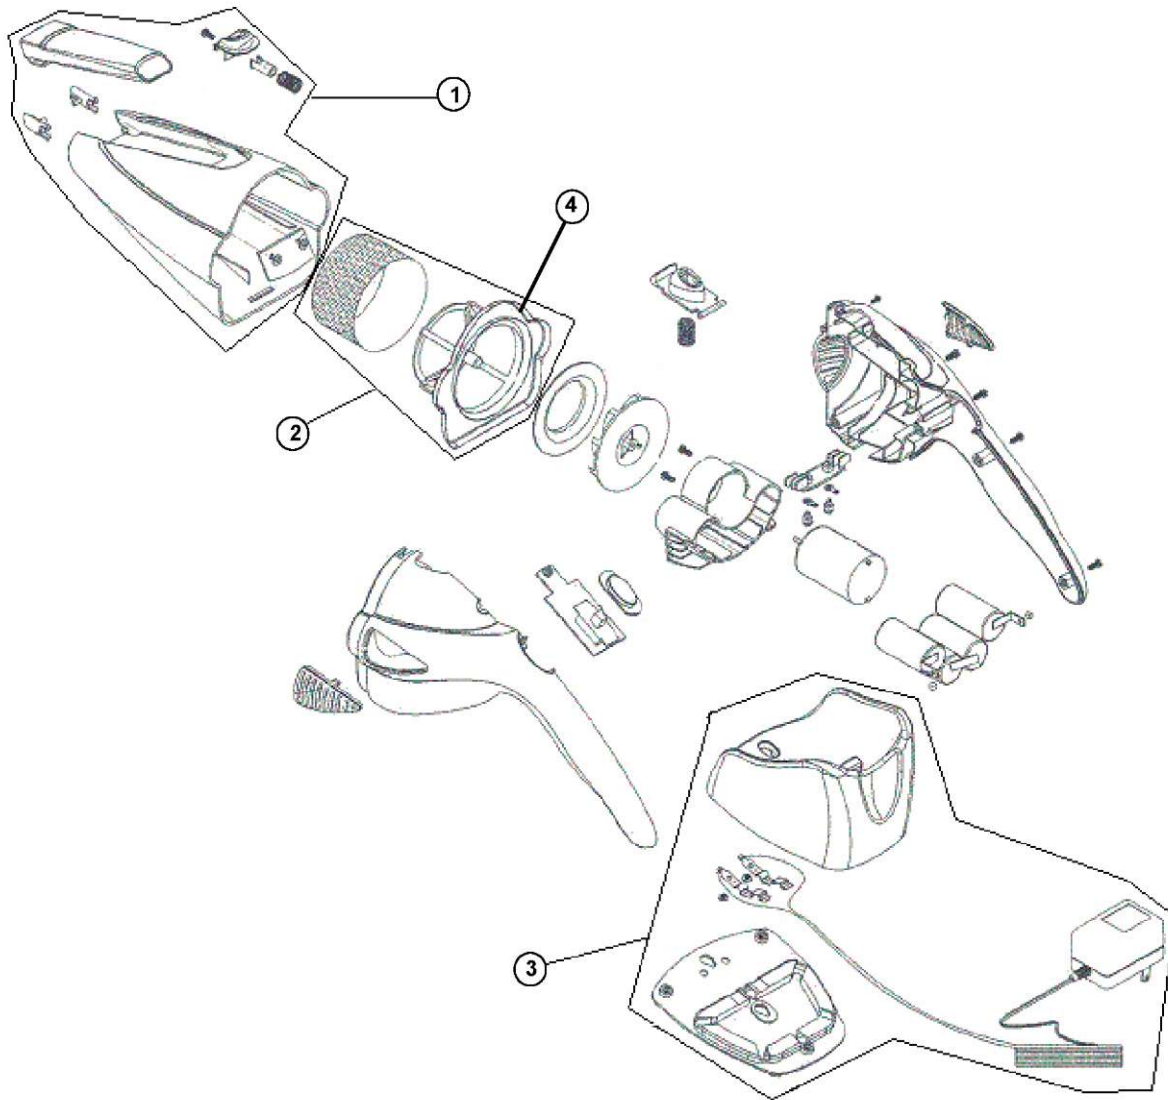

### ASSEMBLY SCHEMATIC

0880  
0880DV  
0881  
0882  
0883  
0886(X)  
0887(X)  
0888VX  
BD10025  
BD10035RED  
BD10035E EBONY  
BD10035P ROSE  
BD10035R RED  
BD10050RED

Breeze  
CORDLESS

Easy Lite™

Quick Power.

Item	Part Number	Model's To Fit	Part Description
1	2088559000	0880, 0886, 0880DV	DUST CUP ASSEMBLY - black
	2MB1000000	0881,0882	DUST CUP ASSEMBLY - silver
		0883, BD10025	DUST CUP ASSEMBLY - SMOKE
		0887	DUST CUP ASSEMBLY - RED
		0888VX	DUST CUP ASSEMBLY - BLUE
		BD10035, BD10050, BD10035R	DUST CUP ASSEMBLY - RED
		BD10035E	DUST CUP ASSEMBLY - EBONY
		BD10035P	DUST CUP ASSEMBLY - ROSE
2	3088570001	ALL	FILTER ASSEMBLY WITH ADAPTOR 2 PACK
	3ME1950001	ALL	F-4 / UNIVERSAL FILTER ONLY 2 PACK ALSO NEED #4 FILTER ADAPTOR
3	2088572000	0880	CHARGER ASSEMBLY - 4.8 VOLT
	2MB3897000	0881	CHARGER ASSEMBLY - 6 VOLT
		0886, 0887, BD10050	CHARGER ASSEMBLY - 6 VOLT
	2MB3897000	BD10025	CHARGER ASSEMBLY - 6 VOLT MFG PRIOR TO 3/10
	2MB4990000	0882, 0883, 0888VX, BD10035, BD10035E, BD10035P, BD10035R	CHARGER ASSEMBLY - 7.2 VOLT
		BD10025	CHARGER ASSEMBLY - 7.2 VOLT MFG AFTER 3/10
2088592000	0880DV	CHARGER ASSEMBLY - DUAL VOLTAGE	
4	1MB1960B00	ALL	FILTER ADAPTOR
	2088507000	ALL	SCREW PKG - CHAGER ADAPTOR