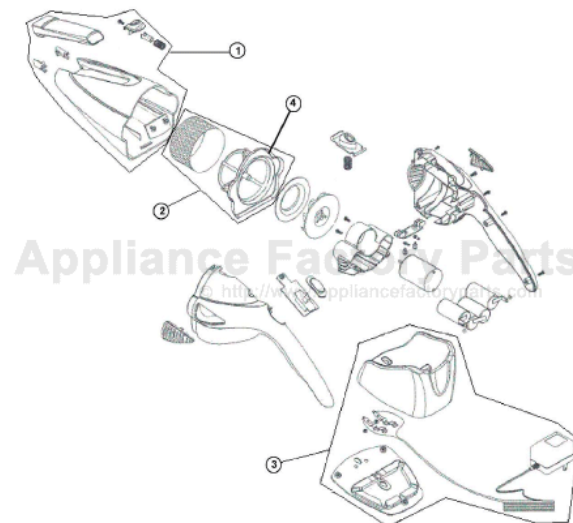

# Royal BD10025 Owner's Manual

[Shop genuine replacement parts for Royal BD10025](#)

[Find Your Royal Vacuum Cleaner Parts - Select From 772 Models](#)

----- Manual continues below -----

Item	Part Number	Model's To Fit	Part Description
1	2088559000	0880, 0886, 0880DV	DUST CUP ASSEMBLY - black
	2MB1000000	0881,0882	DUST CUP ASSEMBLY - silver
		0883, BD10025	DUST CUP ASSEMBLY - SMOKE
		0887	DUST CUP ASSEMBLY - RED
		0888VX	DUST CUP ASSEMBLY - BLUE
		BD10035, BD10050, BD10035R	DUST CUP ASSEMBLY - RED
		BD10035E	DUST CUP ASSEMBLY - EBONY
		BD10035P	DUST CUP ASSEMBLY - ROSE
2	3088570001	ALL	FILTER ASSEMBLY WITH ADAPTOR 2 PACK
	3ME1950001	ALL	F-4 / UNIVERSAL FILTER ONLY 2 PACK ALSO NEED #4 FILTER ADAPTOR
3	2088572000	0880	CHARGER ASSEMBLY - 4.8 VOLT
	2MB3897000	0881	CHARGER ASSEMBLY - 6 VOLT
		0886, 0887, BD10050	CHARGER ASSEMBLY - 6 VOLT
	2MB3897000	BD10025	CHARGER ASSEMBLY - 6 VOLT MFG PRIOR TO 3/10
	2MB4990000	0882, 0883, 0888VX, BD10035, BD10035E, BD10035P, BD10035R	CHARGER ASSEMBLY - 7.2 VOLT
		BD10025	CHARGER ASSEMBLY - 7.2 VOLT MFG AFTER 3/10
2088592000	0880DV	CHARGER ASSEMBLY - DUAL VOLTAGE	
4	1MB1960B00	ALL	FILTER ADAPTOR
	2088507000	ALL	SCREW PKG - CHAGER ADAPTOR