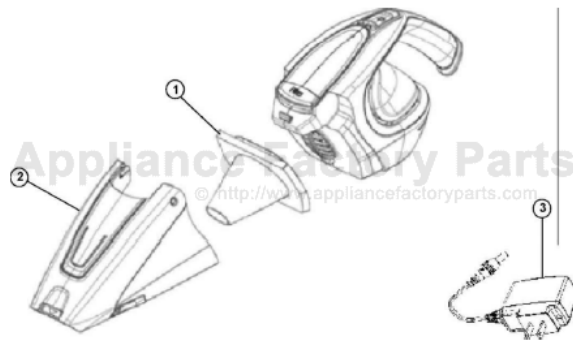

This Owner's Manual is provided and hosted by [Appliance Factory Parts](http://www.appliancefactoryparts.com).

Royal BD10085 Owner's Manual

[Shop genuine replacement parts for Royal BD10085](#)

[Find Your Royal Vacuum Cleaner Parts - Select From 772 Models](#)

----- Manual continues below -----

Gator 9.6V™

Gator 10.8V™

Gator 15.6V

ASSEMBLY SCHEMATIC

Gator 9.6V

Gator 10.8V™

Gator 15.6V

Item	Part Number	Model's To Fit	Part Description
1	RO-DS2101	ALL	F-38 FILTER ASSEMBLY
2	2DS110000	ALL	DIRT CUP ASSEMBLY
3	2DS0990000	BD10085, BD1 0090	CHARGER ADAPTOR - 9.6 VOLT ENERGY STAR
	2DS4990000	BD10100	CHARGER ADAPTOR - 10.8 VOLT