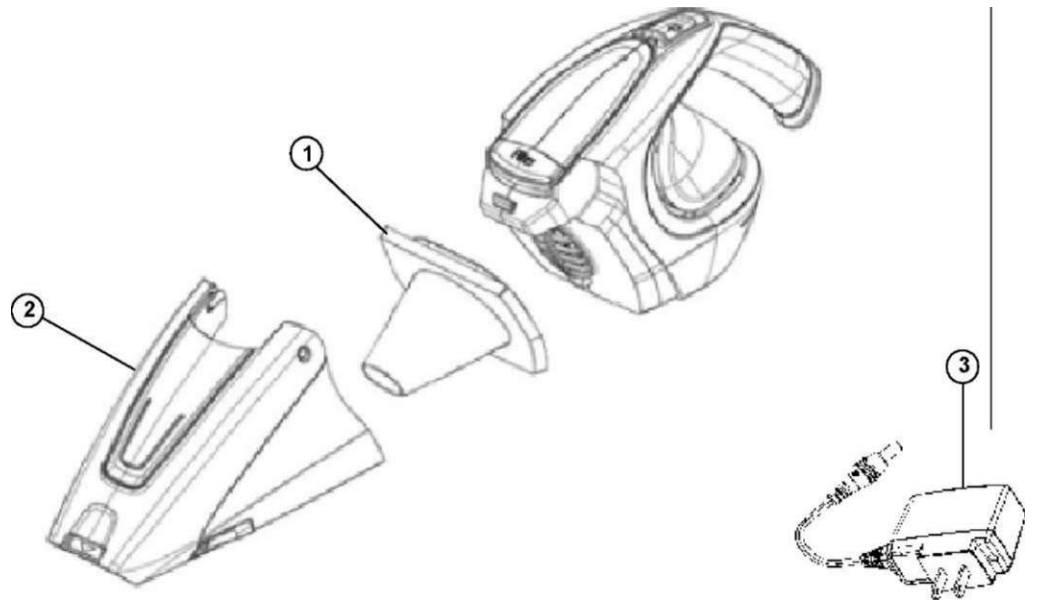

This Owner's Manual is provided and hosted by [Appliance Factory Parts](http://www.appliancefactoryparts.com).

Royal BD10085 Owner's Manual

[Shop genuine replacement parts for Royal BD10085](#)

[Find Your Royal Vacuum Cleaner Parts - Select From 772 Models](#)

----- Manual continues below -----

Gator 9.6V™

Gator 10.8V™

Gator 15.6V

ASSEMBLY SCHEMATIC

Gator 9.6V

Gator 10.8V™

Gator 15.6V

Item	Part Number	Model's To Fit	Part Description
1	RO-DS2101	ALL	F-38 FILTER ASSEMBLY
2	2DS110000	ALL	DIRT CUP ASSEMBLY
3	2DS0990000	BD10085, BD1 0090	CHARGER ADAPTOR - 9.6 VOLT ENERGY STAR
	2DS4990000	BD10100	CHARGER ADAPTOR - 10.8 VOLT