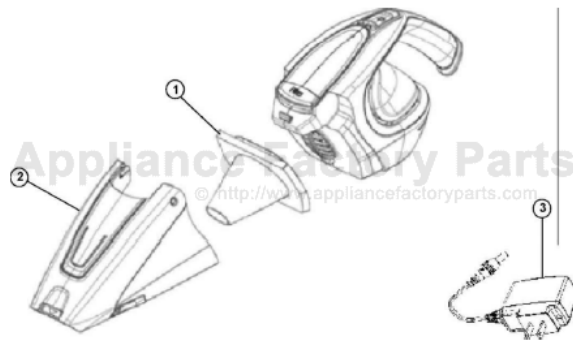

This Owner's Manual is provided and hosted by [Appliance Factory Parts](http://www.appliancefactoryparts.com).

Royal BD10090 Owner's Manual

[Shop genuine replacement parts for Royal BD10090](#)

[Find Your Royal Vacuum Cleaner Parts - Select From 772 Models](#)

----- Manual continues below -----

Gator 9.6V™

Gator 10.8V™

Gator 15.6V

ASSEMBLY SCHEMATIC

Gator 9.6V

Gator 10.8V™

Gator 15.6V

Item	Part Number	Model's To Fit	Part Description
1	RO-DS2101	ALL	F-38 FILTER ASSEMBLY
2	2DS110000	ALL	DIRT CUP ASSEMBLY
3	2DS0990000	BD10085, BD1 0090	CHARGER ADAPTOR - 9.6 VOLT ENERGY STAR
	2DS4990000	BD10100	CHARGER ADAPTOR - 10.8 VOLT