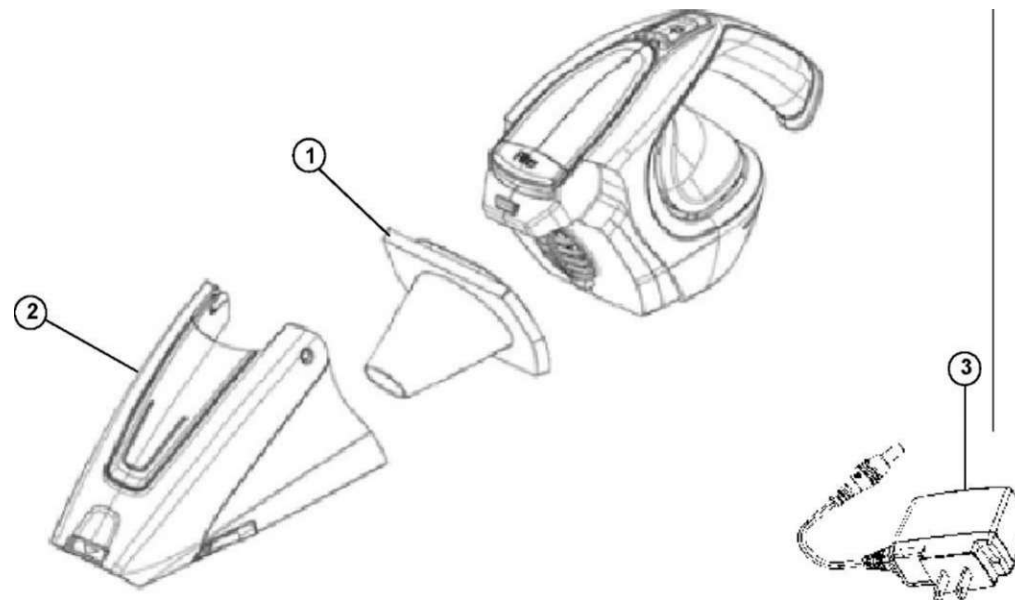

Gator 9.6V

Gator 10.8V™

Gator 15.6V

ASSEMBLY SCHEMATIC

BD10085
BD10090
BD10100

Gator 9.6V

Gator 10.8V™

Gator 15.6V

Item	Part Number	Model's To Fit	Part Description
1	RO-DS2101	ALL	F-38 FILTER ASSEMBLY
2	2DS110000	ALL	DIRT CUP ASSEMBLY
3	2DS0990000	BD10085, BD10090	CHARGER ADAPTOR - 9.6 VOLT ENERGY STAR
	2DS4990000	BD10100	CHARGER ADAPTOR - 10.8 VOLT