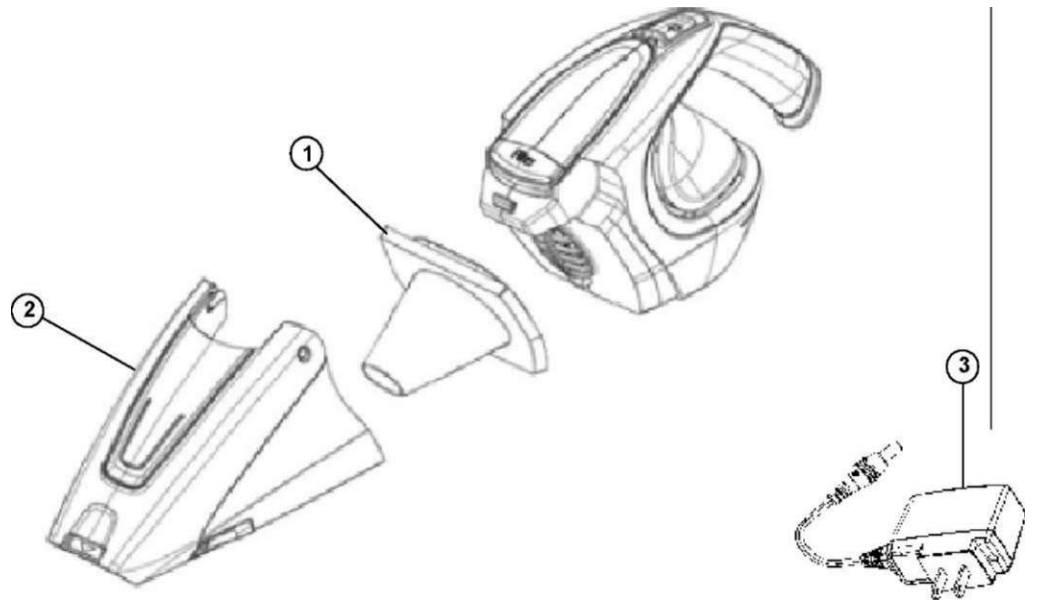

This Owner's Manual is provided and hosted by [Appliance Factory Parts](http://www.appliancefactoryparts.com).

Royal BD10090 Owner's Manual

[Shop genuine replacement parts for Royal BD10090](#)

[Find Your Royal Vacuum Cleaner Parts - Select From 772 Models](#)

----- Manual continues below -----

Gator 9.6V™

Gator 10.8V™

Gator 15.6V

ASSEMBLY SCHEMATIC

Gator 9.6V

Gator 10.8V™

Gator 15.6V

Item	Part Number	Model's To Fit	Part Description
1	RO-DS2101	ALL	F-38 FILTER ASSEMBLY
2	2DS110000	ALL	DIRT CUP ASSEMBLY
3	2DS0990000	BD10085, BD1 0090	CHARGER ADAPTOR - 9.6 VOLT ENERGY STAR
	2DS4990000	BD10100	CHARGER ADAPTOR - 10.8 VOLT