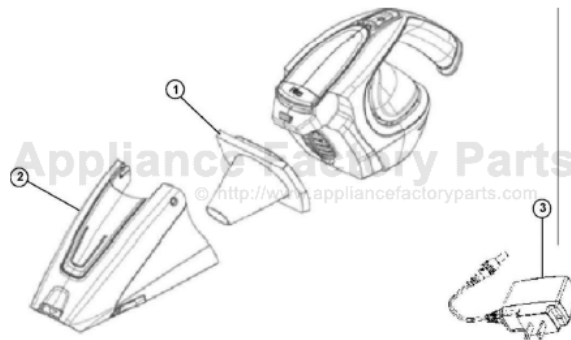

[Find Your Royal Vacuum Cleaner Parts - Select From 772 Models](#)

----- Manual continues below -----