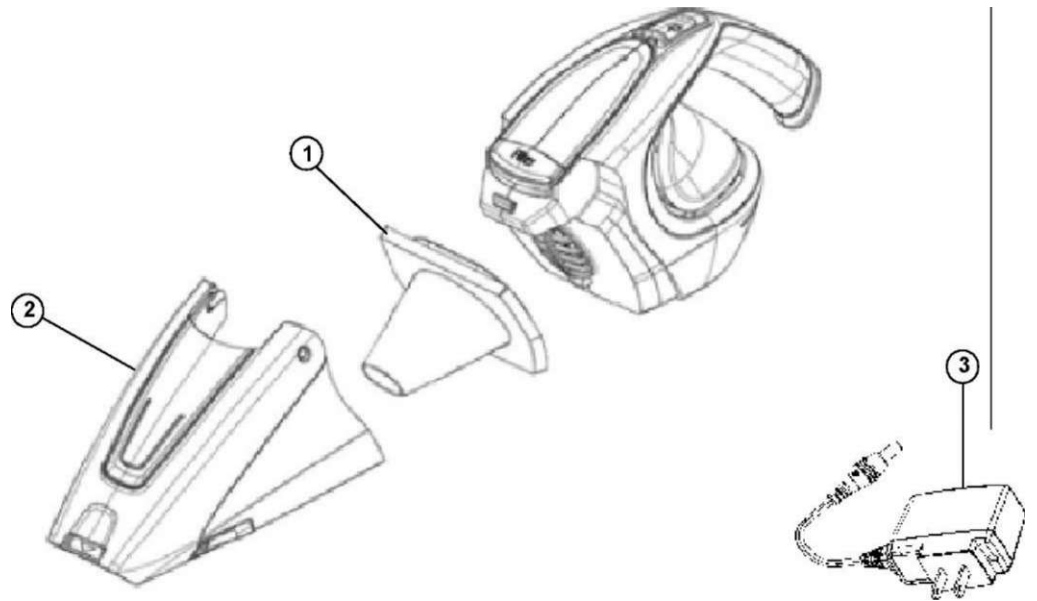

This Owner's Manual is provided and hosted by [Appliance Factory Parts](http://www.appliancefactoryparts.com).

Royal BD10100 Owner's Manual

[Shop genuine replacement parts for Royal BD10100](#)

[Find Your Royal Vacuum Cleaner Parts - Select From 772 Models](#)

----- Manual continues below -----

Gator 9.6V™

Gator 10.8V™

Gator 15.6V

ASSEMBLY SCHEMATIC

Gator 9.6V

Gator 10.8V™

Gator 15.6V

Item	Part Number	Model's To Fit	Part Description
1	RO-DS2101	ALL	F-38 FILTER ASSEMBLY
2	2DS110000	ALL	DIRT CUP ASSEMBLY
3	2DS0990000	BD10085, BD1 0090	CHARGER ADAPTOR - 9.6 VOLT ENERGY STAR
	2DS4990000	BD10100	CHARGER ADAPTOR - 10.8 VOLT