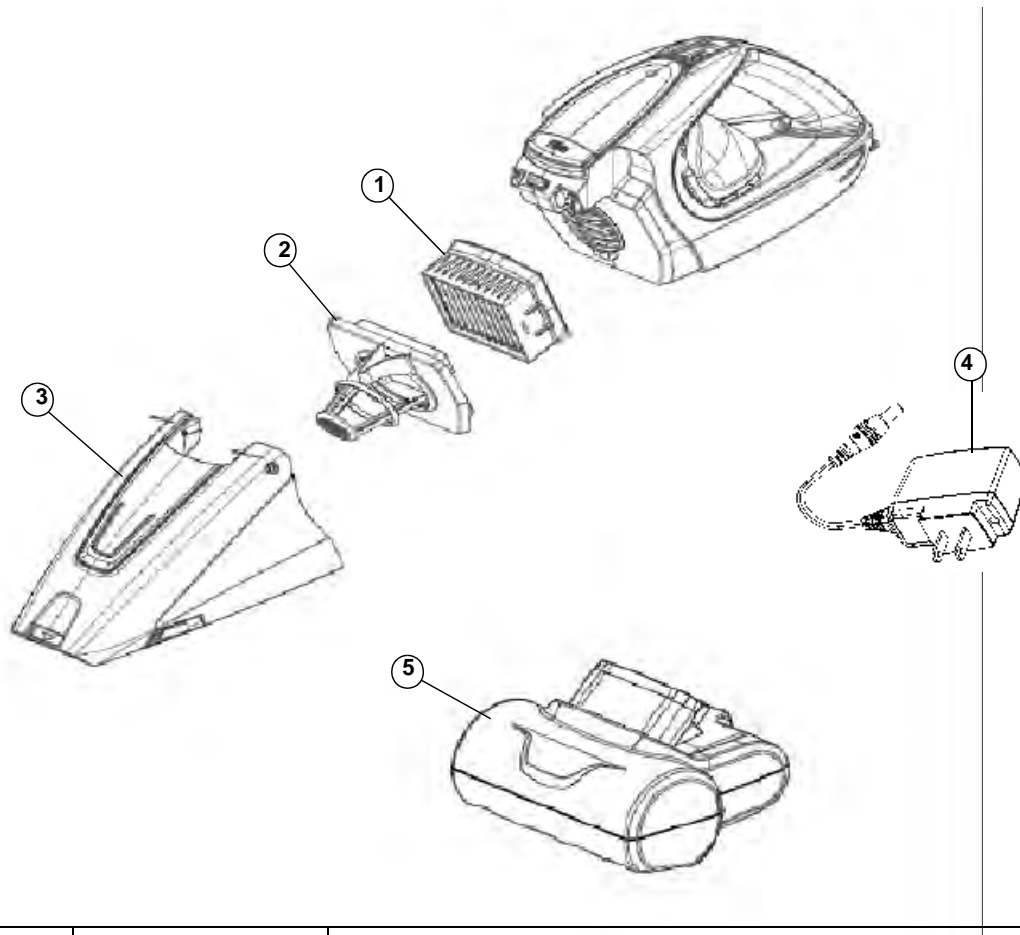

This Owner's Manual is provided and hosted by [Appliance Factory Parts](http://www.appliancefactoryparts.com).

Royal BD10125 Owner's Manual

[Shop genuine replacement parts for Royal BD10125](#)

[Find Your Royal Vacuum Cleaner Parts - Select From 772 Models](#)

----- Manual continues below -----

**Gator 15.6V Cordless
Hand Vacuum with Brushroll**

**Gator 18V Cordless
Hand Vacuum with Brushroll**

ASSEMBLY SCHEMATIC

MODEL NO.

BD10125
BD10165
BD10175

Item	Part Number	Model's To Fit	Part Description
1	RO-DT0880	ALL	F-39 FILTER
2	2DT0882000	ALL	PRE-SCREEN FILTER
3	2DT1100000	BD10125	DIRT CUP ASSEMBLY
	2DU1100000	BD10165, BD10175	DIRT CUP ASSEMBLY
4	2DT0990000	BD10125, BD10165	CHARGER ADAPTOR - 15.6 VOLT ENERGEY STAR
	2DU0990000	BD10175	CHARGER ADAPTOR - 18 VOLT ENERGEY STAR
5	2DU1101000	BD10165, BD10175	BRUSH ROLL NOZZLE ASSEMBLY