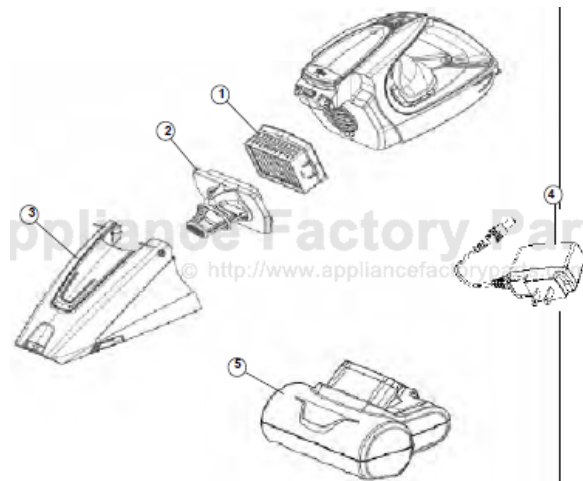

This Owner's Manual is provided and hosted by [Appliance Factory Parts](http://www.appliancefactoryparts.com).

Royal BD10125 Owner's Manual

[Shop genuine replacement parts for Royal BD10125](#)

[Find Your Royal Vacuum Cleaner Parts - Select From 772 Models](#)

----- Manual continues below -----

**Gator 15.6V Cordless
Hand Vacuum with Brushroll**

**Gator 18V Cordless
Hand Vacuum with Brushroll**

ASSEMBLY SCHEMATIC

MODEL NO.

BD10125
BD10165
BD10175

Item	Part Number	Model's To Fit	Part Description
1	RO-DT0880	ALL	F-39 FILTER
2	2DT0882000	ALL	PRE-SCREEN FILTER
3	2DT1100000	BD10125	DIRT CUP ASSEMBLY
	2DU1100000	BD10165, BD10175	DIRT CUP ASSEMBLY
4	2DT0990000	BD10125, BD10165	CHARGER ADAPTOR - 15.6 VOLT ENERGEY STAR
	2DU0990000	BD10175	CHARGER ADAPTOR - 18 VOLT ENERGEY STAR
5	2DU1101000	BD10165, BD10175	BRUSH ROLL NOZZLE ASSEMBLY