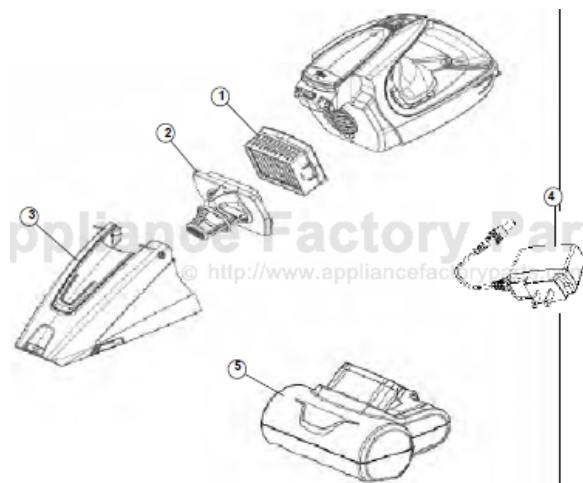

This Owner's Manual is provided and hosted by [Appliance Factory Parts](http://www.appliancefactoryparts.com).

Royal BD10165 Owner's Manual

[Shop genuine replacement parts for Royal BD10165](#)

[Find Your Royal Vacuum Cleaner Parts - Select From 772 Models](#)

----- Manual continues below -----

**Gator 15.6V Cordless
Hand Vacuum with Brushroll**

**Gator 18V Cordless
Hand Vacuum with Brushroll**

ASSEMBLY SCHEMATIC

MODEL NO.

BD10125
BD10165
BD10175

Item	Part Number	Model's To Fit	Part Description
1	RO-DT0880	ALL	F-39 FILTER
2	2DT0882000	ALL	PRE-SCREEN FILTER
3	2DT1100000	BD10125	DIRT CUP ASSEMBLY
	2DU1100000	BD10165, BD10175	DIRT CUP ASSEMBLY
4	2DT0990000	BD10125, BD10165	CHARGER ADAPTOR - 15.6 VOLT ENERGEY STAR
	2DU0990000	BD10175	CHARGER ADAPTOR - 18 VOLT ENERGEY STAR
5	2DU1101000	BD10165, BD10175	BRUSH ROLL NOZZLE ASSEMBLY