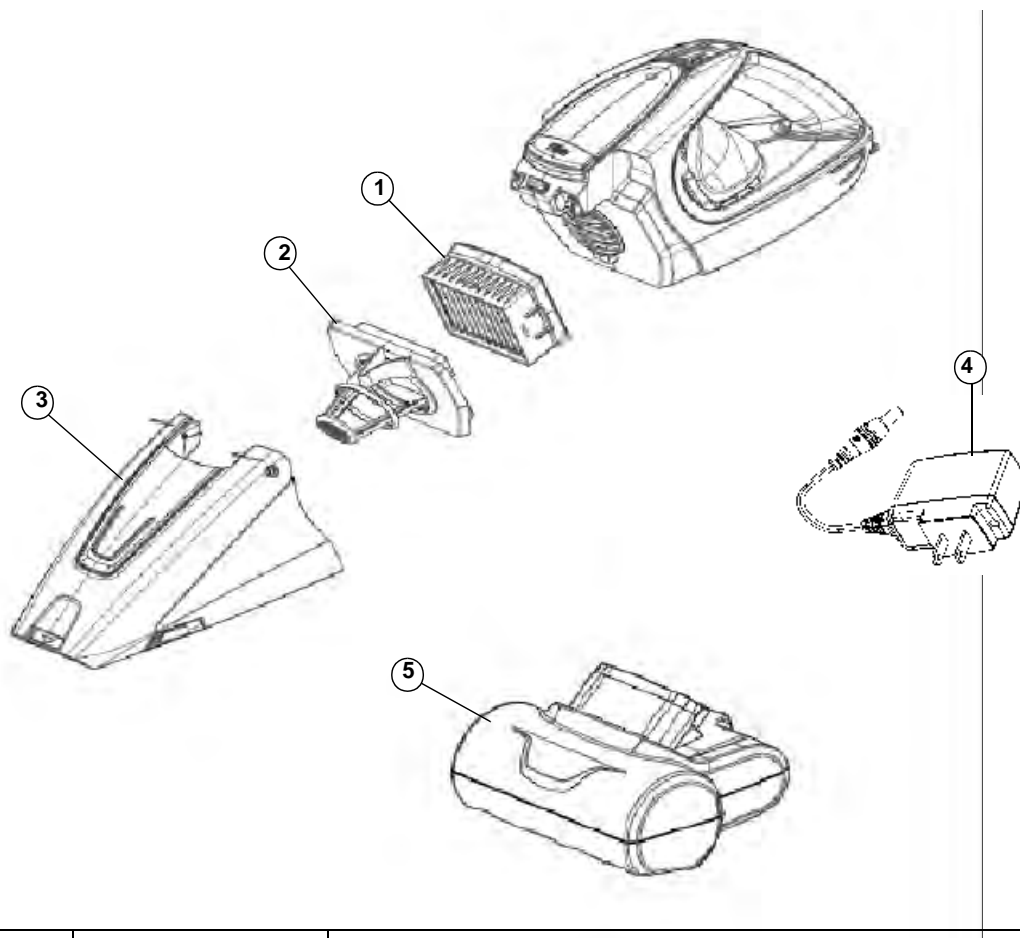

----- Manual continues below -----

**Gator 15.6V Cordless
Hand Vacuum with Brushroll**

**Gator 18V Cordless
Hand Vacuum with Brushroll**

ASSEMBLY SCHEMATIC

MODEL NO.

BD10125
BD10165
BD10175

Item	Part Number	Model's To Fit	Part Description
1	RO-DT0880	ALL	F-39 FILTER
2	2DT0882000	ALL	PRE-SCREEN FILTER
3	2DT1100000	BD10125	DIRT CUP ASSEMBLY
	2DU1100000	BD10165, BD10175	DIRT CUP ASSEMBLY
4	2DT0990000	BD10125, BD10165	CHARGER ADAPTOR - 15.6 VOLT ENERGEY STAR
	2DU0990000	BD10175	CHARGER ADAPTOR - 18 VOLT ENERGEY STAR
5	2DU1101000	BD10165, BD10175	BRUSH ROLL NOZZLE ASSEMBLY