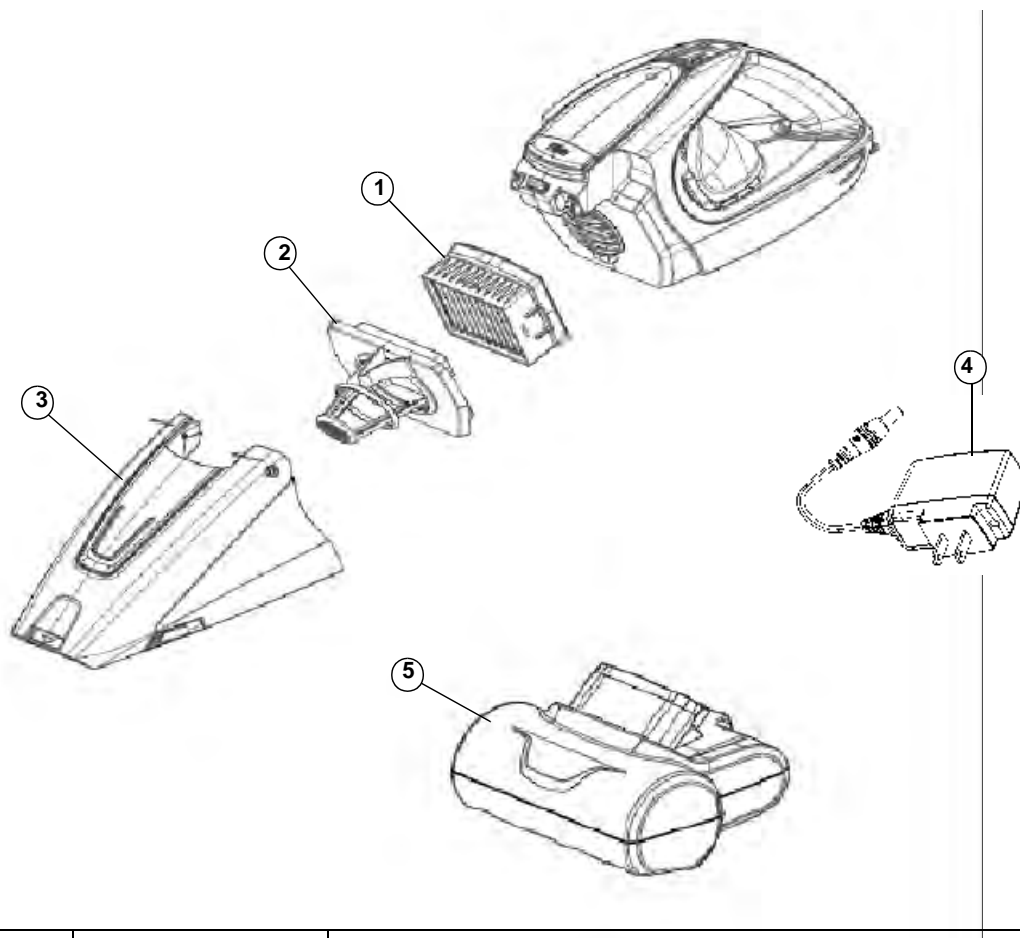

This Owner's Manual is provided and hosted by [Appliance Factory Parts](http://www.appliancefactoryparts.com).

Royal BD10175 Owner's Manual

[Shop genuine replacement parts for Royal BD10175](#)

[Find Your Royal Vacuum Cleaner Parts - Select From 772 Models](#)

----- Manual continues below -----

**Gator 15.6V Cordless
Hand Vacuum with Brushroll**

**Gator 18V Cordless
Hand Vacuum with Brushroll**

ASSEMBLY SCHEMATIC

MODEL NO.

BD10125
BD10165
BD10175

Item	Part Number	Model's To Fit	Part Description
1	RO-DT0880	ALL	F-39 FILTER
2	2DT0882000	ALL	PRE-SCREEN FILTER
3	2DT1100000	BD10125	DIRT CUP ASSEMBLY
	2DU1100000	BD10165, BD10175	DIRT CUP ASSEMBLY
4	2DT0990000	BD10125, BD10165	CHARGER ADAPTOR - 15.6 VOLT ENERGEY STAR
	2DU0990000	BD10175	CHARGER ADAPTOR - 18 VOLT ENERGEY STAR
5	2DU1101000	BD10165, BD10175	BRUSH ROLL NOZZLE ASSEMBLY