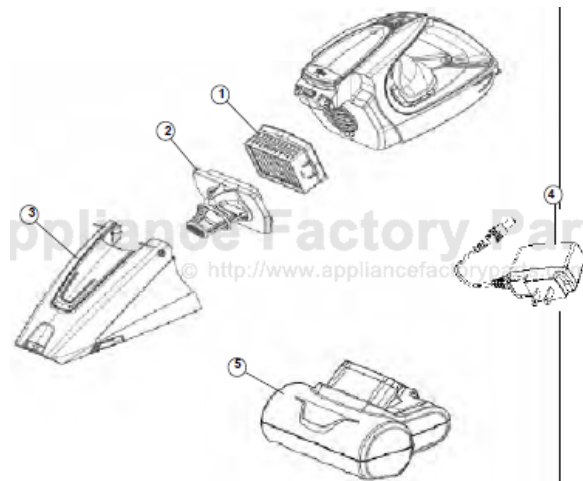

This Owner's Manual is provided and hosted by [Appliance Factory Parts](http://www.appliancefactoryparts.com).

Royal BD10175 Owner's Manual

[Shop genuine replacement parts for Royal BD10175](#)

[Find Your Royal Vacuum Cleaner Parts - Select From 772 Models](#)

----- Manual continues below -----

**Gator 15.6V Cordless
Hand Vacuum with Brushroll**

**Gator 18V Cordless
Hand Vacuum with Brushroll**

ASSEMBLY SCHEMATIC

MODEL NO.

BD10125
BD10165
BD10175

Item	Part Number	Model's To Fit	Part Description
1	RO-DT0880	ALL	F-39 FILTER
2	2DT0882000	ALL	PRE-SCREEN FILTER
3	2DT1100000	BD10125	DIRT CUP ASSEMBLY
	2DU1100000	BD10165, BD10175	DIRT CUP ASSEMBLY
4	2DT0990000	BD10125, BD10165	CHARGER ADAPTOR - 15.6 VOLT ENERGEY STAR
	2DU0990000	BD10175	CHARGER ADAPTOR - 18 VOLT ENERGEY STAR
5	2DU1101000	BD10165, BD10175	BRUSH ROLL NOZZLE ASSEMBLY