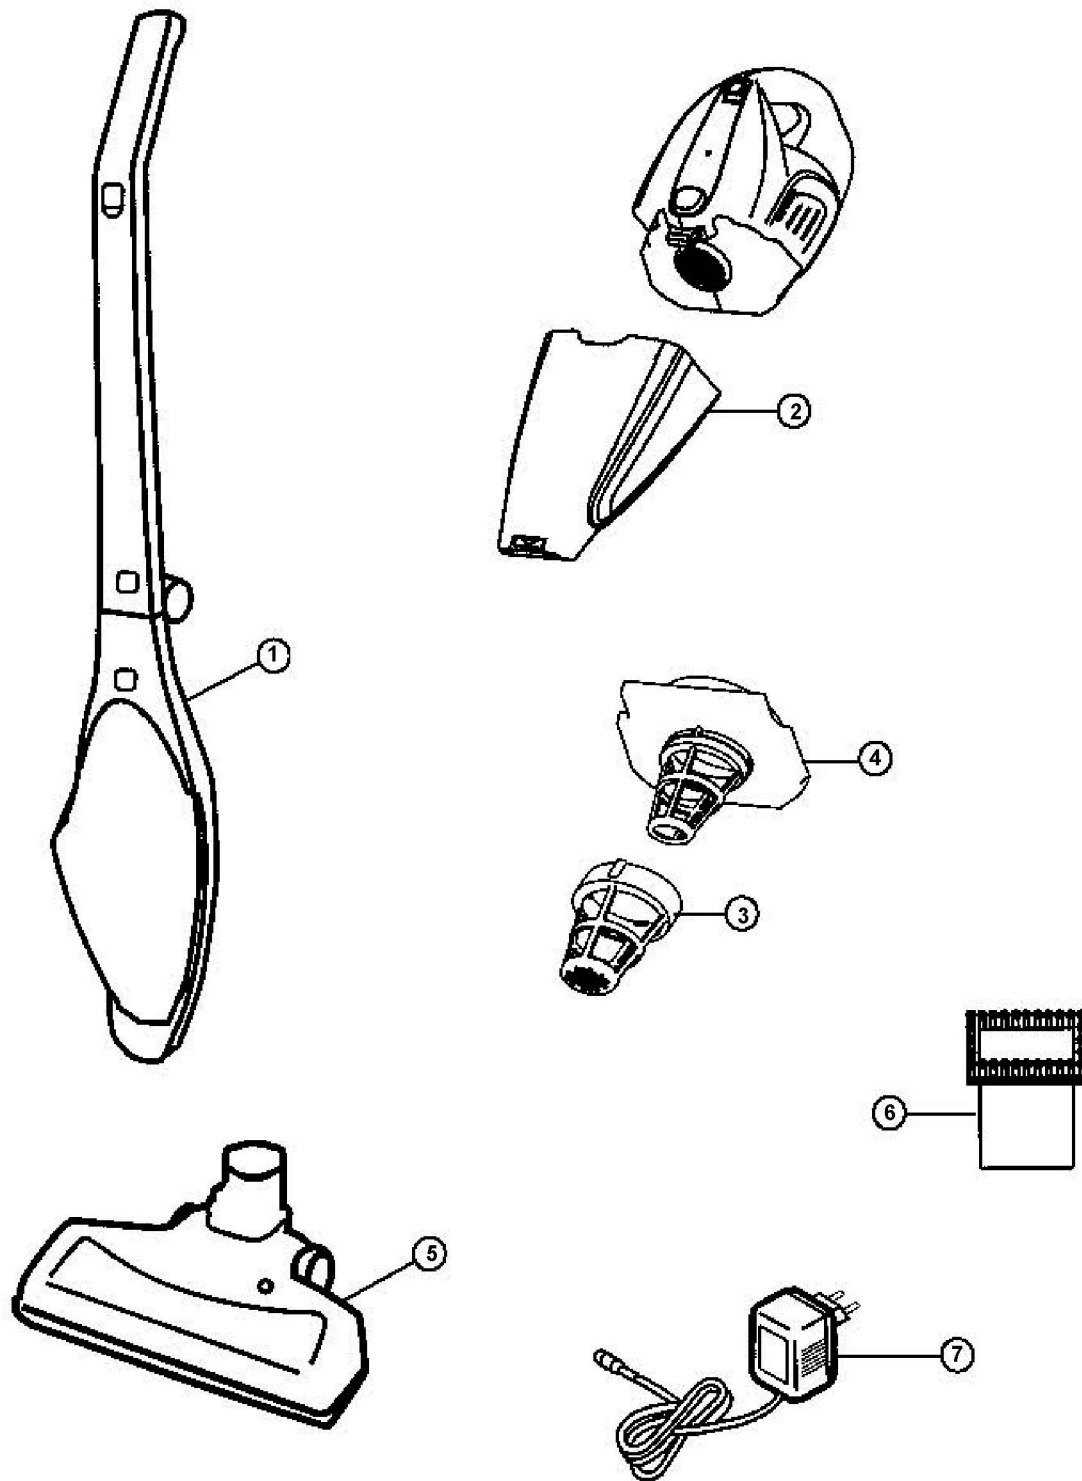

This Owner's Manual is provided and hosted by [Appliance Factory Parts](#).

Royal BD20050 Owner's Manual

[Shop genuine replacement parts for Royal BD20050](#)

[Find Your Royal Vacuum Cleaner Parts - Select From 772 Models](#)

----- Manual continues below -----

QuickFLEX²⁻¹

ASSEMBLY SCHEMATIC

MODEL NO.

BD20050

PART LISTING

Item	Part Number	Model's To Fit	Part Description
1	440001226	BD20050	HANDLE AND BODY ASSEMBLY
2	440001222	BD20050	DIRT CUP ASSEMBLY
3	440001225	BD20050	PRE-FILTER SCREEN ASSEMBLY
4	304021001	BD20050	F-52 FILTER ASSEMBLY
5	440001224	BD20050	NOZZLE BASE WITH BRUSH ROLL
6	440001223	BD20050	UPHOLSTERY TOOL
7	440001221	BD20050	CHARGER ASSEMBLY - 12 VOLT