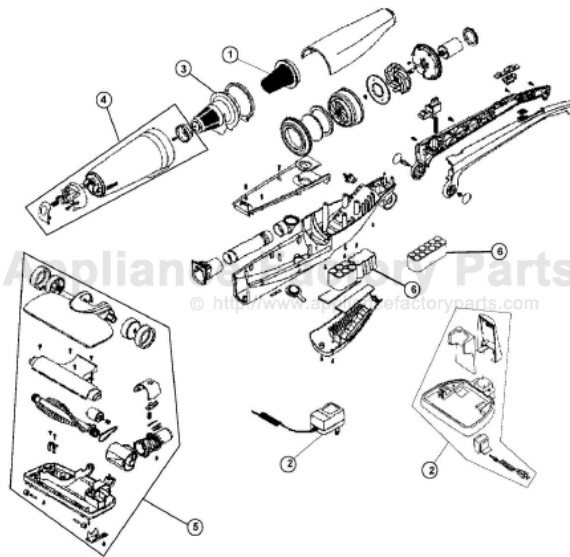

This Owner's Manual is provided and hosted by [Appliance Factory Parts](http://ApplianceFactoryParts.com).

Royal CE5700 Owner's Manual

[Shop genuine replacement parts for Royal CE5700](#)

[Find Your Royal Vacuum Cleaner Parts - Select From 772 Models](#)

----- Manual continues below -----

Assembly Schematic

Model No.
CE5700

Part Listing / Price List

Item	Part Number	Models To Fit	Part Description
1	2-QC0990-000	CE5700	HANDLE SCREW ASSEMBLY
2	1-QC0990-000	CE5700	BODY SCREW #8
3	1-QC0622-000	CE5700	SHOULDER SCREW
4	2-QC0621-000	CE5700	HANDLE CORD HOOK ASSEMBLY
5	2-QC0470-000	CE5700	VALVE ASSEMBLY
6	1-QC0402-000	CE5700	NOZZLE STORAGE BRACKET - RIGHT
7	1-QC0403-000	CE5700	NOZZLE STORAGE BRACKET - LEFT
8	1-QC0428-000	CE5700	MOTOR FILTER
9	1-QC0422-600	CE5700	MOTOR SUPPORT INLET SEAL
10	2-QC0565-000	CE5700	FILTER ASSEMBLY
11	2-QC0555-P00	CE5700	FILTER MOUNT ASSEMBLY
12	1-QC0560-600	CE5700	FILTER MOUNT O-RING SEAL
13	2-QC0505-AF0	CE5700	TANK-IN-TANK ASSEMBLY
14	2-QC0530-600	CE5700	CLEAN WATER TANK CAP ASSEMBLY
15	1-QC0535-000	CE5700	GASKET / CLEAN WATER TANK CAP
16	1-QC0270-000	CE5700	HANDLE RELEASE PEDAL
17	1-QC0275-000	CE5700	HANDLE LATCH SPRING
18	1-QC0225-000	CE5700	RATCHET PEDAL
19	1-QC0195-000	CE5700	RATCHET BRACKET
20	1-QC0170-000	CE5700	INLET NOZZLE LOCKING RING
21	2-QC0150-000	CE5700	NOZZLE FLOOR TOOL ASSEMBLY
22	1-QC0155-000	CE5700	CARPET NOZZLE ASSEMBLY
23	2-QC0205-000	CE5700	BRUSH ROLL ASSEMBLY
24	1-QC0146-600	CE5700	TIMING BELT
25	2-QC0140-000	CE5700	BRUSH ROLL MOTOR ASSEMBLY