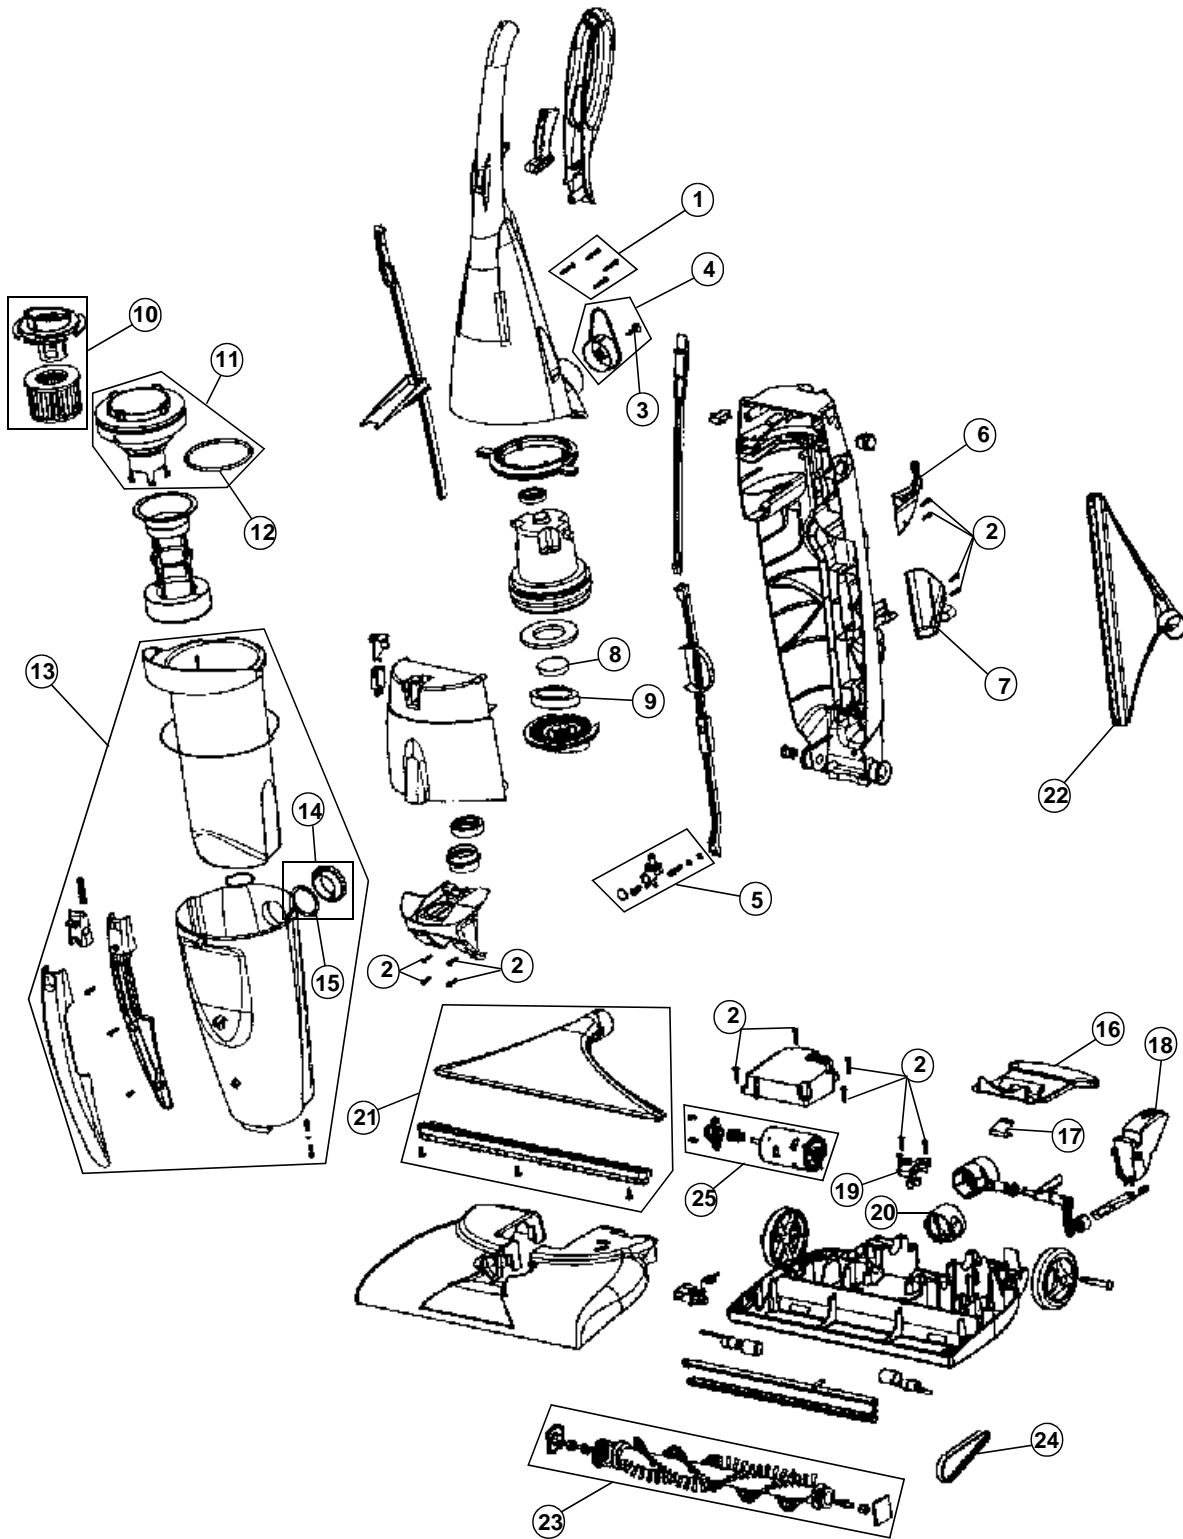

Assembly Schematic

Model No.
CE5700

Part Listing / Price List

Item	Part Number	Models To Fit	Part Description
1	2-QC0990-000	CE5700	HANDLE SCREW ASSEMBLY
2	1-QC0990-000	CE5700	BODY SCREW #8
3	1-QC0622-000	CE5700	SHOULDER SCREW
4	2-QC0621-000	CE5700	HANDLE CORD HOOK ASSEMBLY
5	2-QC0470-000	CE5700	VALVE ASSEMBLY
6	1-QC0402-000	CE5700	NOZZLE STORAGE BRACKET - RIGHT
7	1-QC0403-000	CE5700	NOZZLE STORAGE BRACKET - LEFT
8	1-QC0428-000	CE5700	MOTOR FILTER
9	1-QC0422-600	CE5700	MOTOR SUPPORT INLET SEAL
10	2-QC0565-000	CE5700	FILTER ASSEMBLY
11	2-QC0555-P00	CE5700	FILTER MOUNT ASSEMBLY
12	1-QC0560-600	CE5700	FILTER MOUNT O-RING SEAL
13	2-QC0505-AF0	CE5700	TANK-IN-TANK ASSEMBLY
14	2-QC0530-600	CE5700	CLEAN WATER TANK CAP ASSEMBLY
15	1-QC0535-000	CE5700	GASKET / CLEAN WATER TANK CAP
16	1-QC0270-000	CE5700	HANDLE RELEASE PEDAL
17	1-QC0275-000	CE5700	HANDLE LATCH SPRING
18	1-QC0225-000	CE5700	RATCHET PEDAL
19	1-QC0195-000	CE5700	RATCHET BRACKET
20	1-QC0170-000	CE5700	INLET NOZZLE LOCKING RING
21	2-QC0150-000	CE5700	NOZZLE FLOOR TOOL ASSEMBLY
22	1-QC0155-000	CE5700	CARPET NOZZLE ASSEMBLY
23	2-QC0205-000	CE5700	BRUSH ROLL ASSEMBLY
24	1-QC0146-600	CE5700	TIMING BELT
25	2-QC0140-000	CE5700	BRUSH ROLL MOTOR ASSEMBLY