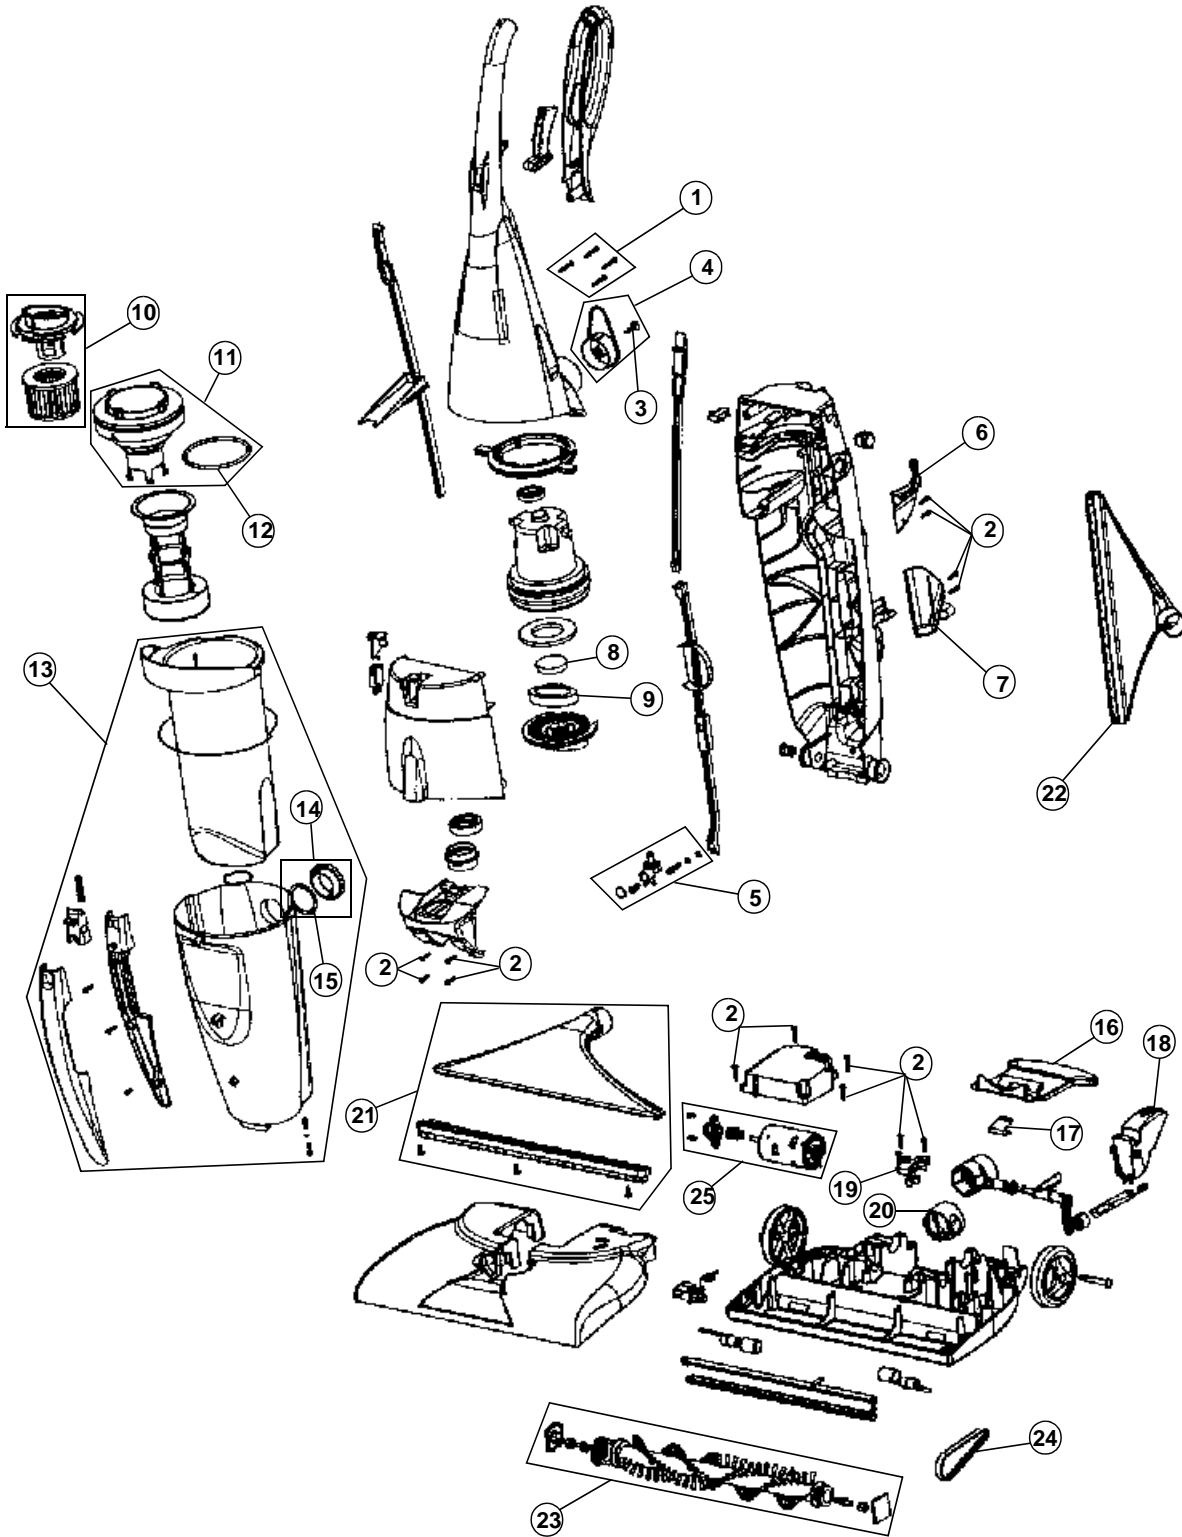

This Owner's Manual is provided and hosted by [Appliance Factory Parts](http://ApplianceFactoryParts.com).

Royal CE5700 Owner's Manual

[Shop genuine replacement parts for Royal CE5700](#)

[Find Your Royal Vacuum Cleaner Parts - Select From 772 Models](#)

----- Manual continues below -----

Assembly Schematic

Model No.
CE5700

Part Listing / Price List

Item	Part Number	Models To Fit	Part Description
1	2-QC0990-000	CE5700	HANDLE SCREW ASSEMBLY
2	1-QC0990-000	CE5700	BODY SCREW #8
3	1-QC0622-000	CE5700	SHOULDER SCREW
4	2-QC0621-000	CE5700	HANDLE CORD HOOK ASSEMBLY
5	2-QC0470-000	CE5700	VALVE ASSEMBLY
6	1-QC0402-000	CE5700	NOZZLE STORAGE BRACKET - RIGHT
7	1-QC0403-000	CE5700	NOZZLE STORAGE BRACKET - LEFT
8	1-QC0428-000	CE5700	MOTOR FILTER
9	1-QC0422-600	CE5700	MOTOR SUPPORT INLET SEAL
10	2-QC0565-000	CE5700	FILTER ASSEMBLY
11	2-QC0555-P00	CE5700	FILTER MOUNT ASSEMBLY
12	1-QC0560-600	CE5700	FILTER MOUNT O-RING SEAL
13	2-QC0505-AF0	CE5700	TANK-IN-TANK ASSEMBLY
14	2-QC0530-600	CE5700	CLEAN WATER TANK CAP ASSEMBLY
15	1-QC0535-000	CE5700	GASKET / CLEAN WATER TANK CAP
16	1-QC0270-000	CE5700	HANDLE RELEASE PEDAL
17	1-QC0275-000	CE5700	HANDLE LATCH SPRING
18	1-QC0225-000	CE5700	RATCHET PEDAL
19	1-QC0195-000	CE5700	RATCHET BRACKET
20	1-QC0170-000	CE5700	INLET NOZZLE LOCKING RING
21	2-QC0150-000	CE5700	NOZZLE FLOOR TOOL ASSEMBLY
22	1-QC0155-000	CE5700	CARPET NOZZLE ASSEMBLY
23	2-QC0205-000	CE5700	BRUSH ROLL ASSEMBLY
24	1-QC0146-600	CE5700	TIMING BELT
25	2-QC0140-000	CE5700	BRUSH ROLL MOTOR ASSEMBLY