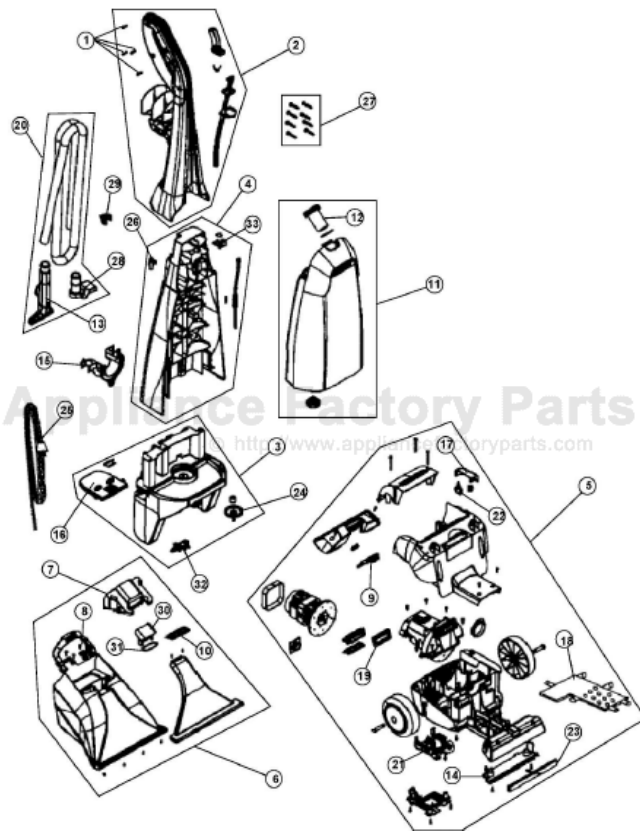

[Find Your Royal Vacuum Cleaner Parts - Select From 772 Models](#)

----- Manual continues below -----