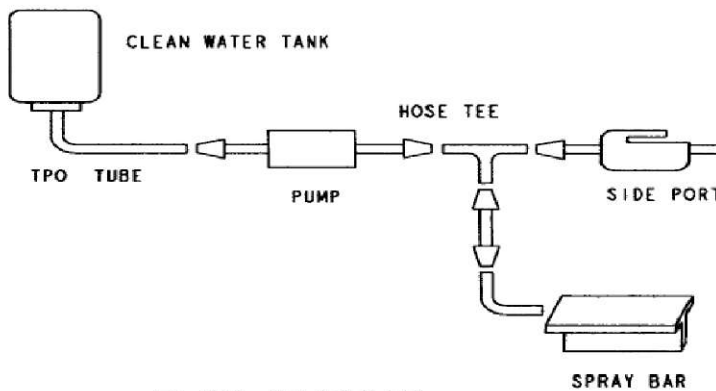

CE6680V

Item	Part Number	Model's To Fit	Part Description
1	1618017000	ALL	HANDLE SCREW
2	2660100000	ALL	UPPER HANDLE ASSEMBLY - BLUE
3	2660109000	ALL	LOWER HANDLE ASSEMBLY - BLUE
4	2660104000	ALL	BACK PANEL ASSEMBLY - RED
5	2660134000	ALL	NOZZLE BASE ASSY W/MOTOR - BLUE
6	2660120000	ALL	D. W. TANK ASSEMBLY - SMOKE BLUE
	2660160000	CE6600 SERIES B	D. W. TANK ASSEMBLY - SMOKE BLUE
7	1660127000	ALL	D. W. TANK TOP - SMOKE BLUE
	2660166000	CE6600 SERIES B	D. W. TANK TOP - SMOKE BLUE W/FILTER
8	1660130000	ALL	DIRTY WATER TANK HANDLE - BLACK
9	1660134000	ALL	DIRTY WATER TANK LATCH
10	1660125000	ALL	DIRTY WATER TANK FOAM FILTER
	1660666000	Ce6600 SERIES B	DIRTY WATER TANK FOAM FILTER
11	2660117000	ALL (CE6600 LOGO)	CLEAN WATER TANK ASSEMBLY - WHITE
12	1660118000	ALL	CLEAN WATER TANK CUP
13	1660151000	ALL	BRUSH TOOL ASSEMBLY
14	2660157000	ALL	BRUSH BAR ASSEMBLY
15	2660147000	ALL	HOSE CADDY - BLUE
16	1660109000	ALL	HANDLE RELEASE PEDAL - GREY
17	1660135000	ALL	SWITCH PEDAL - GREY
18	1660107000	ALL	EXHAUST COVER - BLUE
19	1660104000	ALL	UPPER MOTOR INLET SEAL
20	2660148000	ALL	2' HOSE ASSEMBLY COMPLETE
21	1661110000	ALL	PUMP
	1666100000	CE6600	PUMP REVISED / MFG CODE E06A AND NEWER
22	1661111000	ALL	SWITCH
23	1660145000	ALL	SPRAY BAR ASSEMBLY
24	1660116000	ALL	SOLUTION INLET PORT
25	1700644600	ALL	POWER CORD - 25 FT
26	1661080000	ALL	CORD HOOK
27	2660106000	ALL	SCREW PACKAGE
28	1660155000	ALL	D.W.T. HOSE ADAPTOR
29	1660156000	ALL	HOSE CLIP
30	1660129000	ALL	HOSE DOOR - SMOKE BLUE
	1660906000	Ce6600 SERIES B	HOSE DOOR - SMOKE BLUE

CE6600

CE6605

CE6680V

Item	Part Number	Model's To Fit	Part Description	Net Cost	List Cost
31	1660133000	ALL	HOSE DOOR O-RING order 1660906000	N.L.A.	N.L.A.
32		ALL	VALVE ASSEMBLY	N.A.	N.A.
33	1660106000	ALL	C.W. TANK LATCH - ORDER # 4	N.A.	N.A.

CE6600
CE6605
CE6680V

WIRING SCHEMATIC

FLOW DIAGRAM