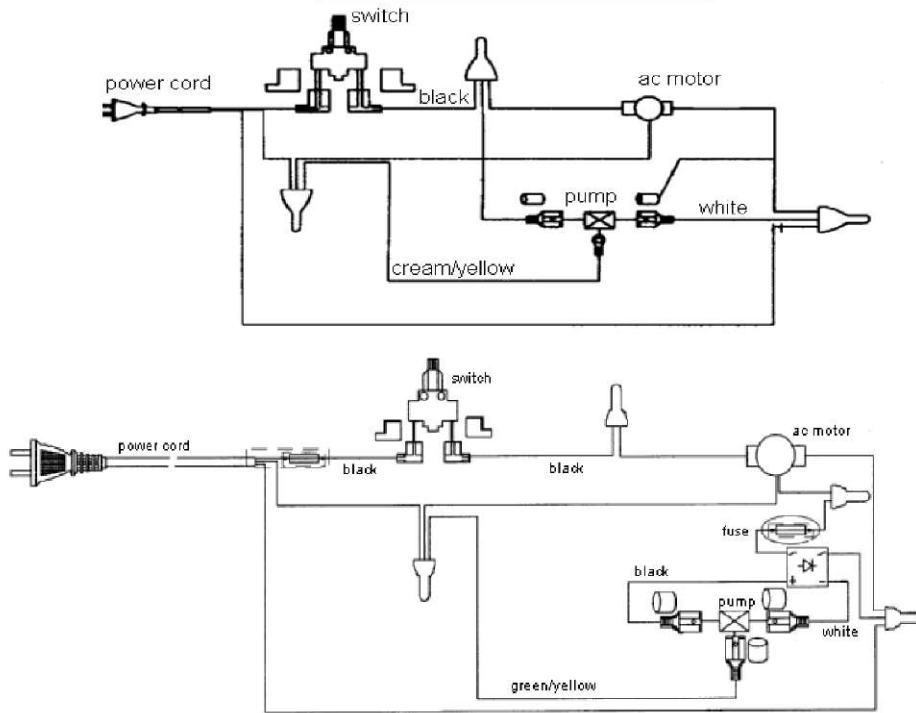

CE6680V

Item	Part Number	Model's To Fit	Part Description
1	1618017000	ALL	HANDLE SCREW
2	2660100000	ALL	UPPER HANDLE ASSEMBLY - BLUE
3	2660109000	ALL	LOWER HANDLE ASSEMBLY - BLUE
4	2660104000	ALL	BACK PANEL ASSEMBLY - RED
5	2660134000	ALL	NOZZLE BASE ASSY W/MOTOR - BLUE
6	2660120000	ALL	D. W. TANK ASSEMBLY - SMOKE BLUE
	2660160000	CE6600 SERIES B	D. W. TANK ASSEMBLY - SMOKE BLUE
7	1660127000	ALL	D. W. TANK TOP - SMOKE BLUE
	2660166000	CE6600 SERIES B	D. W. TANK TOP - SMOKE BLUE W/FILTER
8	1660130000	ALL	DIRTY WATER TANK HANDLE - BLACK
9	1660134000	ALL	DIRTY WATER TANK LATCH
10	1660125000	ALL	DIRTY WATER TANK FOAM FILTER
	1660666000	Ce6600 SERIES B	DIRTY WATER TANK FOAM FILTER
11	2660117000	ALL (CE6600 LOGO)	CLEAN WATER TANK ASSEMBLY - WHITE
12	1660118000	ALL	CLEAN WATER TANK CUP
13	1660151000	ALL	BRUSH TOOL ASSEMBLY
14	2660157000	ALL	BRUSH BAR ASSEMBLY
15	2660147000	ALL	HOSE CADDY - BLUE
16	1660109000	ALL	HANDLE RELEASE PEDAL - GREY
17	1660135000	ALL	SWITCH PEDAL - GREY
18	1660107000	ALL	EXHAUST COVER - BLUE
19	1660104000	ALL	UPPER MOTOR INLET SEAL
20	2660148000	ALL	2' HOSE ASSEMBLY COMPLETE
21	1661110000	ALL	PUMP
	1666100000	CE6600	PUMP REVISED / MFG CODE E06A AND NEWER
22	1661111000	ALL	SWITCH
23	1660145000	ALL	SPRAY BAR ASSEMBLY
24	1660116000	ALL	SOLUTION INLET PORT
25	1700644600	ALL	POWER CORD - 25 FT
26	1661080000	ALL	CORD HOOK
27	2660106000	ALL	SCREW PACKAGE
28	1660155000	ALL	D.W.T. HOSE ADAPTOR
29	1660156000	ALL	HOSE CLIP
30	1660129000	ALL	HOSE DOOR - SMOKE BLUE
	1660906000	Ce6600 SERIES B	HOSE DOOR - SMOKE BLUE

CE6600

CE6605

CE6680V

Item	Part Number	Model's To Fit	Part Description	Net Cost	List Cost
31	1660133000	ALL	HOSE DOOR O-RING order 1660906000	N.L.A.	N.L.A.
32		ALL	VALVE ASSEMBLY	N.A.	N.A.
33	1660106000	ALL	C.W. TANK LATCH - ORDER # 4	N.A.	N.A.

CE6600
CE6605
CE6680V

WIRING SCHEMATIC

FLOW DIAGRAM