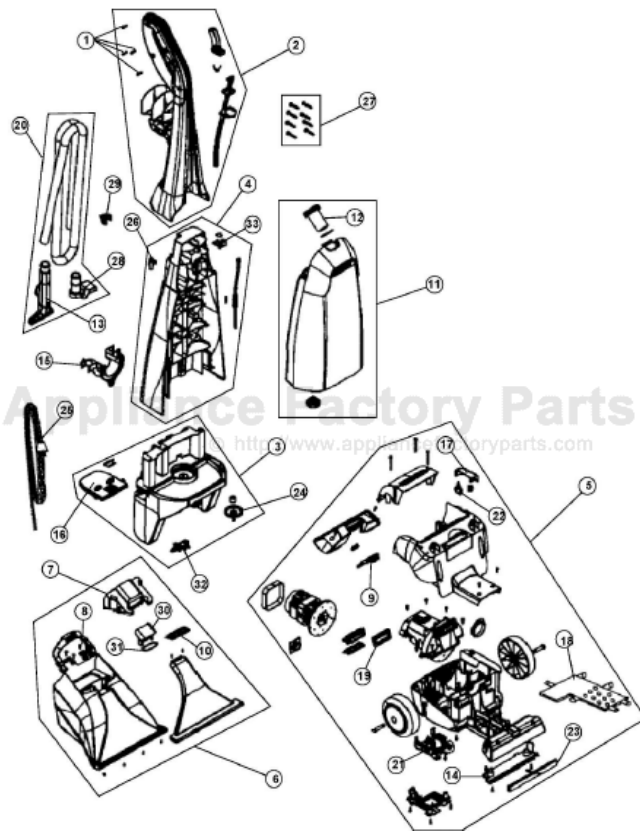

This Owner's Manual is provided and hosted by Appliance Factory Parts.

Royal CE6605 Owner's Manual

[Shop genuine replacement parts for Royal CE6605](#)

[Find Your Royal Vacuum Cleaner Parts - Select From 772 Models](#)

CE6680V

Item	Part Number	Model's To Fit	Part Description
1	1618017000	ALL	HANDLE SCREW
2	2660100000	ALL	UPPER HANDLE ASSEMBLY - BLUE
3	2660109000	ALL	LOWER HANDLE ASSEMBLY - BLUE
4	2660104000	ALL	BACK PANEL ASSEMBLY - RED
5	2660134000	ALL	NOZZLE BASE ASSY W/MOTOR - BLUE
6	2660120000	ALL	D. W. TANK ASSEMBLY - SMOKE BLUE
	2660160000	CE6600 SERIES B	D. W. TANK ASSEMBLY - SMOKE BLUE
7	1660127000	ALL	D. W. TANK TOP - SMOKE BLUE
	2660166000	CE6600 SERIES B	D. W. TANK TOP - SMOKE BLUE W/FILTER
8	1660130000	ALL	DIRTY WATER TANK HANDLE - BLACK
9	1660134000	ALL	DIRTY WATER TANK LATCH
10	1660125000	ALL	DIRTY WATER TANK FOAM FILTER
	1660666000	Ce6600 SERIES B	DIRTY WATER TANK FOAM FILTER
11	2660117000	ALL (CE6600 LOGO)	CLEAN WATER TANK ASSEMBLY - WHITE
12	1660118000	ALL	CLEAN WATER TANK CUP
13	1660151000	ALL	BRUSH TOOL ASSEMBLY
14	2660157000	ALL	BRUSH BAR ASSEMBLY
15	2660147000	ALL	HOSE CADDY - BLUE
16	1660109000	ALL	HANDLE RELEASE PEDAL - GREY
17	1660135000	ALL	SWITCH PEDAL - GREY
18	1660107000	ALL	EXHAUST COVER - BLUE
19	1660104000	ALL	UPPER MOTOR INLET SEAL
20	2660148000	ALL	2' HOSE ASSEMBLY COMPLETE
21	1661110000	ALL	PUMP
	1666100000	CE6600	PUMP REVISED / MFG CODE E06A AND NEWER
22	1661111000	ALL	SWITCH
23	1660145000	ALL	SPRAY BAR ASSEMBLY
24	1660116000	ALL	SOLUTION INLET PORT
25	1700644600	ALL	POWER CORD - 25 FT
26	1661080000	ALL	CORD HOOK
27	2660106000	ALL	SCREW PACKAGE
28	1660155000	ALL	D.W.T. HOSE ADAPTOR
29	1660156000	ALL	HOSE CLIP
30	1660129000	ALL	HOSE DOOR - SMOKE BLUE
	1660906000	Ce6600 SERIES B	HOSE DOOR - SMOKE BLUE