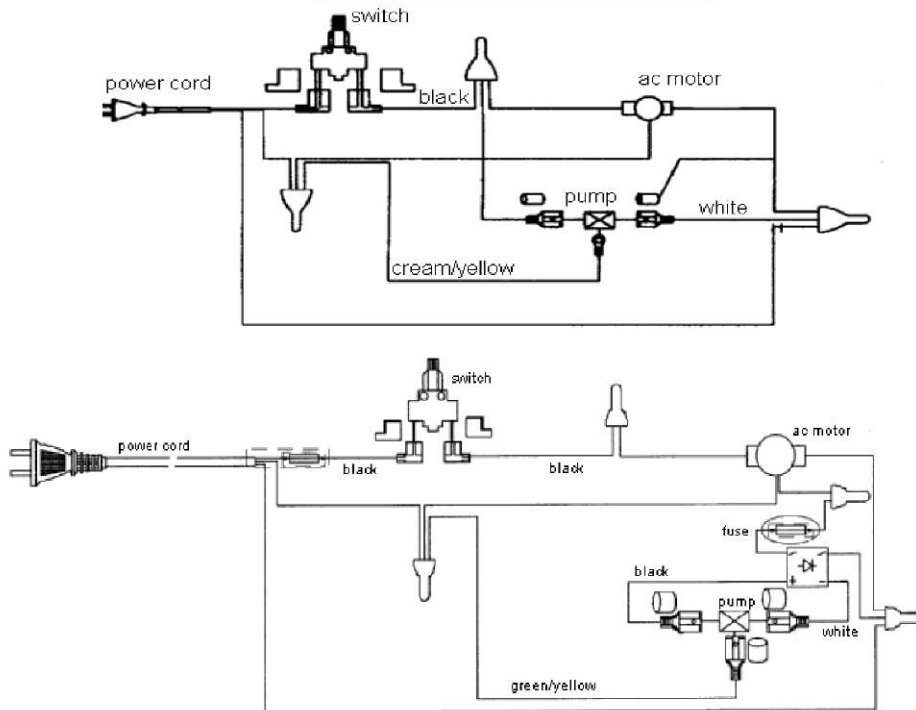

CE6680V

Item	Part Number	Model's To Fit	Part Description
1	1618017000	ALL	HANDLE SCREW
2	2660100000	ALL	UPPER HANDLE ASSEMBLY - BLUE
3	2660109000	ALL	LOWER HANDLE ASSEMBLY - BLUE
4	2660104000	ALL	BACK PANEL ASSEMBLY - RED
5	2660134000	ALL	NOZZLE BASE ASSY W/MOTOR - BLUE
6	2660120000	ALL	D. W. TANK ASSEMBLY - SMOKE BLUE
	2660160000	CE6600 SERIES B	D. W. TANK ASSEMBLY - SMOKE BLUE
7	1660127000	ALL	D. W. TANK TOP - SMOKE BLUE
	2660166000	CE6600 SERIES B	D. W. TANK TOP - SMOKE BLUE W/FILTER
8	1660130000	ALL	DIRTY WATER TANK HANDLE - BLACK
9	1660134000	ALL	DIRTY WATER TANK LATCH
10	1660125000	ALL	DIRTY WATER TANK FOAM FILTER
	1660666000	Ce6600 SERIES B	DIRTY WATER TANK FOAM FILTER
11	2660117000	ALL (CE6600 LOGO)	CLEAN WATER TANK ASSEMBLY - WHITE
12	1660118000	ALL	CLEAN WATER TANK CUP
13	1660151000	ALL	BRUSH TOOL ASSEMBLY
14	2660157000	ALL	BRUSH BAR ASSEMBLY
15	2660147000	ALL	HOSE CADDY - BLUE
16	1660109000	ALL	HANDLE RELEASE PEDAL - GREY
17	1660135000	ALL	SWITCH PEDAL - GREY
18	1660107000	ALL	EXHAUST COVER - BLUE
19	1660104000	ALL	UPPER MOTOR INLET SEAL
20	2660148000	ALL	2' HOSE ASSEMBLY COMPLETE
21	1661110000	ALL	PUMP
	1666100000	CE6600	PUMP REVISED / MFG CODE E06A AND NEWER
22	1661111000	ALL	SWITCH
23	1660145000	ALL	SPRAY BAR ASSEMBLY
24	1660116000	ALL	SOLUTION INLET PORT
25	1700644600	ALL	POWER CORD - 25 FT
26	1661080000	ALL	CORD HOOK
27	2660106000	ALL	SCREW PACKAGE
28	1660155000	ALL	D.W.T. HOSE ADAPTOR
29	1660156000	ALL	HOSE CLIP
30	1660129000	ALL	HOSE DOOR - SMOKE BLUE
	1660906000	Ce6600 SERIES B	HOSE DOOR - SMOKE BLUE

CE6600

CE6605

CE6680V

Item	Part Number	Model's To Fit	Part Description	Net Cost	List Cost
31	1660133000	ALL	HOSE DOOR O-RING order 1660906000	N.L.A.	N.L.A.
32		ALL	VALVE ASSEMBLY	N.A.	N.A.
33	1660106000	ALL	C.W. TANK LATCH - ORDER # 4	N.A.	N.A.

CE6600
CE6605
CE6680V

WIRING SCHEMATIC

FLOW DIAGRAM