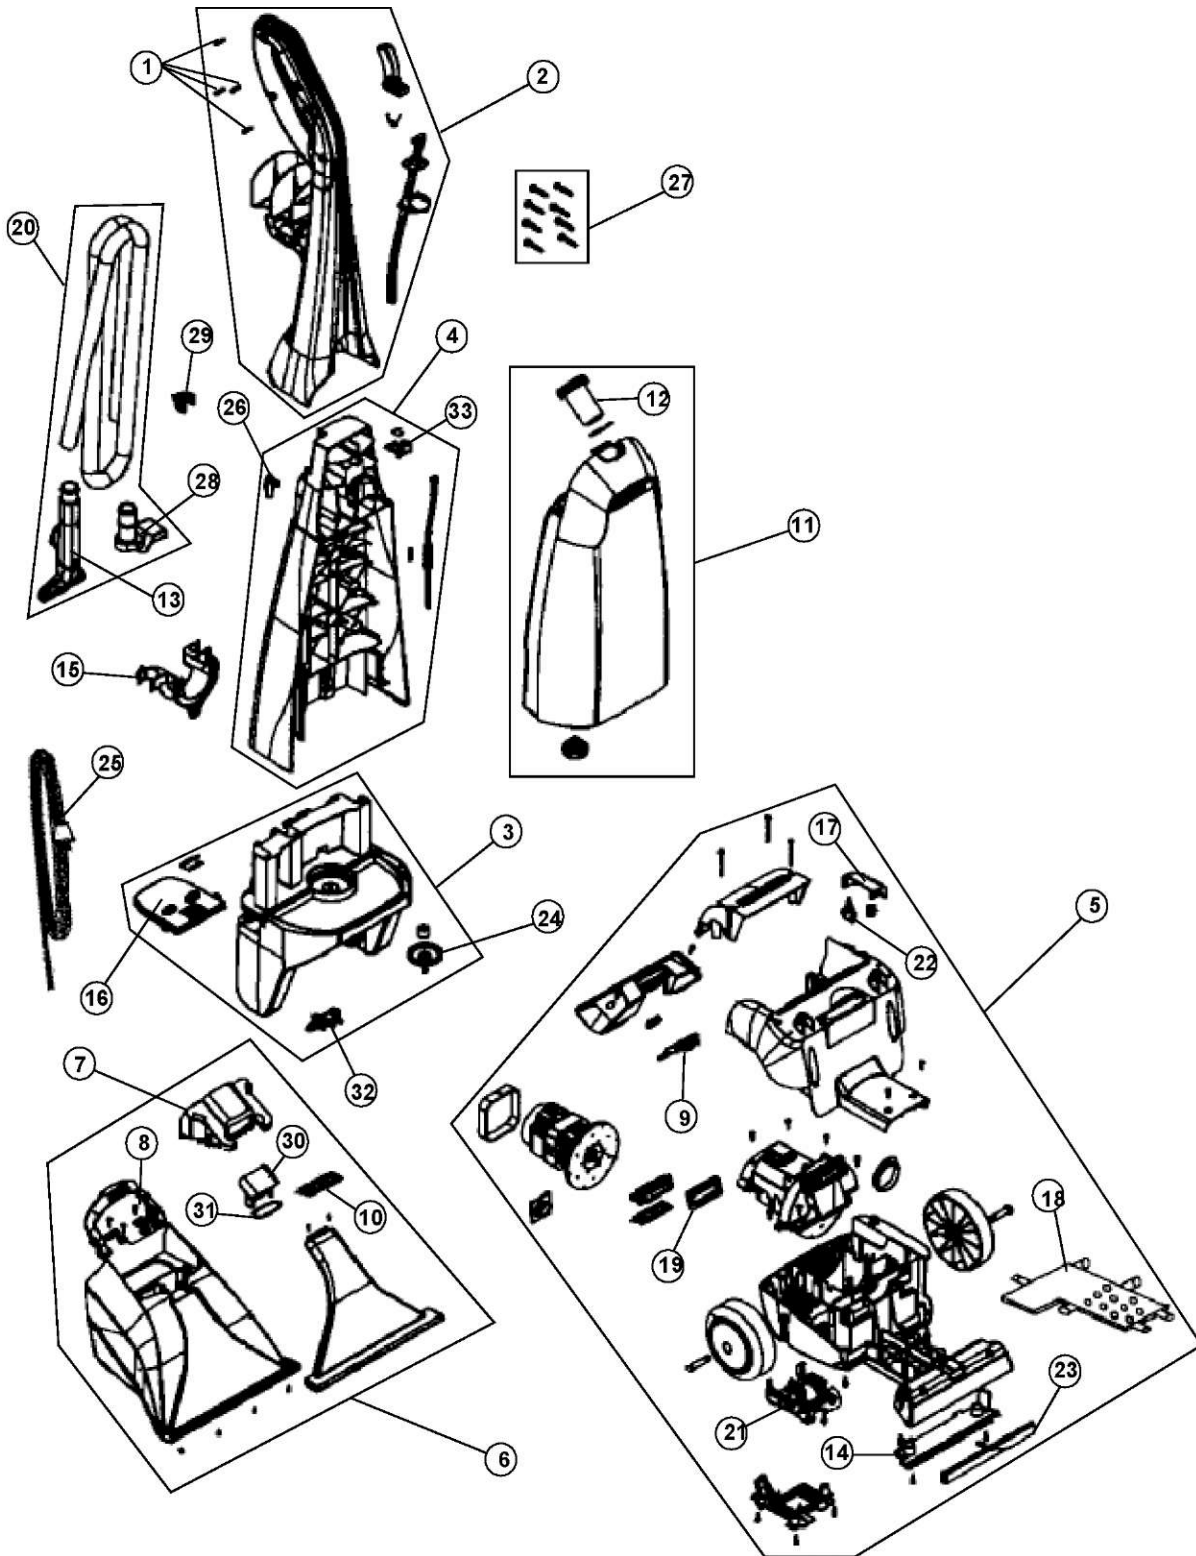

# Dirt Devil®

EASY  
STEAMER  
DELUXE  
CARPET SHAMPOOER

VIBE™

JAGUAR

MODEL NO.

CE6600  
CE6605  
CE6680V

Item	Part Number	Model's To Fit	Part Description
1	1618017000	ALL	HANDLE SCREW
2	2660100000	ALL	UPPER HANDLE ASSEMBLY - BLUE
3	2660109000	ALL	LOWER HANDLE ASSEMBLY - BLUE
4	2660104000	ALL	BACK PANEL ASSEMBLY - RED
5	2660134000	ALL	NOZZLE BASE ASSY W/MOTOR - BLUE
6	2660120000	ALL	D. W. TANK ASSEMBLY - SMOKE BLUE
	2660160000	CE6600 SERIES B	D. W. TANK ASSEMBLY - SMOKE BLUE
7	1660127000	ALL	D. W. TANK TOP - SMOKE BLUE
	2660166000	CE6600 SERIES B	D. W. TANK TOP - SMOKE BLUE W/FILTER
8	1660130000	ALL	DIRTY WATER TANK HANDLE - BLACK
9	1660134000	ALL	DIRTY WATER TANK LATCH
10	1660125000	ALL	DIRTY WATER TANK FOAM FILTER
	1660666000	Ce6600 SERIES B	DIRTY WATER TANK FOAM FILTER
11	2660117000	ALL (CE6600 LOGO)	CLEAN WATER TANK ASSEMBLY - WHITE
12	1660118000	ALL	CLEAN WATER TANK CUP
13	1660151000	ALL	BRUSH TOOL ASSEMBLY
14	2660157000	ALL	BRUSH BAR ASSEMBLY
15	2660147000	ALL	HOSE CADDY - BLUE
16	1660109000	ALL	HANDLE RELEASE PEDAL - GREY
17	1660135000	ALL	SWITCH PEDAL - GREY
18	1660107000	ALL	EXHAUST COVER - BLUE
19	1660104000	ALL	UPPER MOTOR INLET SEAL
20	2660148000	ALL	2' HOSE ASSEMBLY COMPLETE
21	1661110000	ALL	PUMP
	1666100000	CE6600	PUMP REVISED / MFG CODE E06A AND NEWER
22	1661111000	ALL	SWITCH
23	1660145000	ALL	SPRAY BAR ASSEMBLY
24	1660116000	ALL	SOLUTION INLET PORT
25	1700644600	ALL	POWER CORD - 25 FT
26	1661080000	ALL	CORD HOOK
27	2660106000	ALL	SCREW PACKAGE
28	1660155000	ALL	D.W.T. HOSE ADAPTOR
29	1660156000	ALL	HOSE CLIP
30	1660129000	ALL	HOSE DOOR - SMOKE BLUE
	1660906000	Ce6600 SERIES B	HOSE DOOR - SMOKE BLUE

CE6600  
CE6605  
CE6680V

Item	Part Number	Model's To Fit	Part Description	Net Cost	List Cost
31	1660133000	ALL	HOSE DOOR O-RING <b>order 1660906000</b>	N.L.A.	N.L.A.
32		ALL	VALVE ASSEMBLY	N.A.	N.A.
33	1660106000	ALL	C.W. TANK LATCH - <b>ORDER # 4</b>	N.A.	N.A.