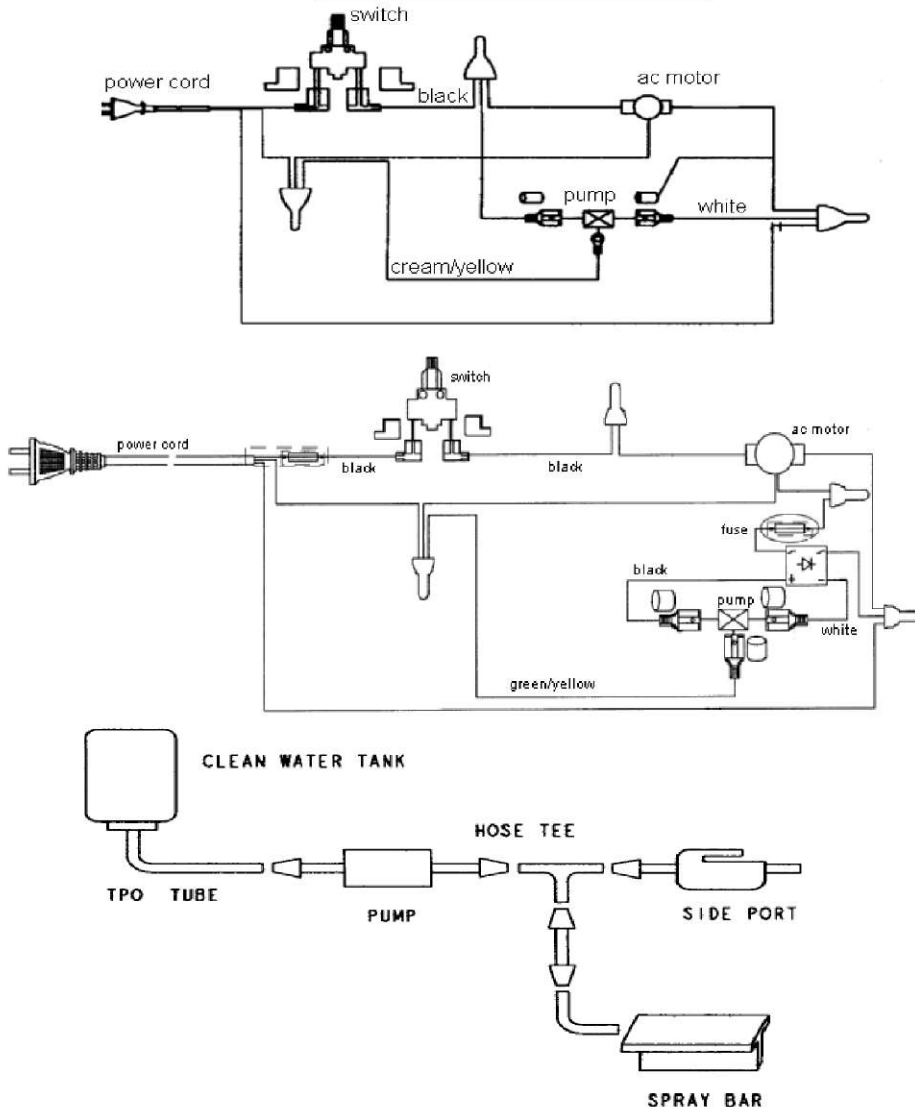

WIRING SCHEMATIC

FLOW DIAGRAM