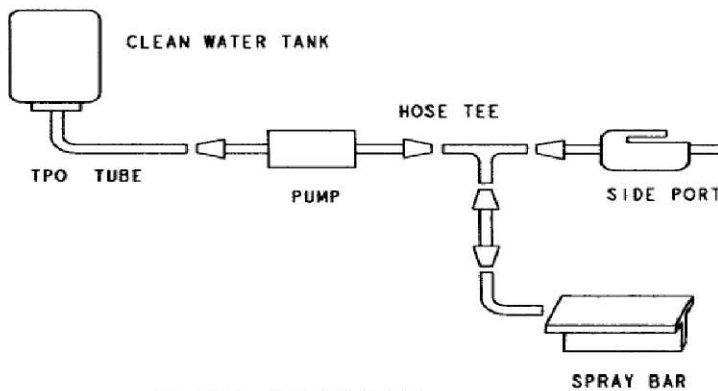

CE6680V

Item	Part Number	Model's To Fit	Part Description
1	1618017000	ALL	HANDLE SCREW
2	2660100000	ALL	UPPER HANDLE ASSEMBLY - BLUE
3	2660109000	ALL	LOWER HANDLE ASSEMBLY - BLUE
4	2660104000	ALL	BACK PANEL ASSEMBLY - RED
5	2660134000	ALL	NOZZLE BASE ASSY W/MOTOR - BLUE
6	2660120000	ALL	D. W. TANK ASSEMBLY - SMOKE BLUE
	2660160000	CE6600 SERIES B	D. W. TANK ASSEMBLY - SMOKE BLUE
7	1660127000	ALL	D. W. TANK TOP - SMOKE BLUE
	2660166000	CE6600 SERIES B	D. W. TANK TOP - SMOKE BLUE W/FILTER
8	1660130000	ALL	DIRTY WATER TANK HANDLE - BLACK
9	1660134000	ALL	DIRTY WATER TANK LATCH
10	1660125000	ALL	DIRTY WATER TANK FOAM FILTER
	1660666000	Ce6600 SERIES B	DIRTY WATER TANK FOAM FILTER
11	2660117000	ALL (CE6600 LOGO)	CLEAN WATER TANK ASSEMBLY - WHITE
12	1660118000	ALL	CLEAN WATER TANK CUP
13	1660151000	ALL	BRUSH TOOL ASSEMBLY
14	2660157000	ALL	BRUSH BAR ASSEMBLY
15	2660147000	ALL	HOSE CADDY - BLUE
16	1660109000	ALL	HANDLE RELEASE PEDAL - GREY
17	1660135000	ALL	SWITCH PEDAL - GREY
18	1660107000	ALL	EXHAUST COVER - BLUE
19	1660104000	ALL	UPPER MOTOR INLET SEAL
20	2660148000	ALL	2' HOSE ASSEMBLY COMPLETE
21	1661110000	ALL	PUMP
	1666100000	CE6600	PUMP REVISED / MFG CODE E06A AND NEWER
22	1661111000	ALL	SWITCH
23	1660145000	ALL	SPRAY BAR ASSEMBLY
24	1660116000	ALL	SOLUTION INLET PORT
25	1700644600	ALL	POWER CORD - 25 FT
26	1661080000	ALL	CORD HOOK
27	2660106000	ALL	SCREW PACKAGE
28	1660155000	ALL	D.W.T. HOSE ADAPTOR
29	1660156000	ALL	HOSE CLIP
30	1660129000	ALL	HOSE DOOR - SMOKE BLUE
	1660906000	Ce6600 SERIES B	HOSE DOOR - SMOKE BLUE

CE6600

CE6605

CE6680V

Item	Part Number	Model's To Fit	Part Description	Net Cost	List Cost
31	1660133000	ALL	HOSE DOOR O-RING order 1660906000	N.L.A.	N.L.A.
32		ALL	VALVE ASSEMBLY	N.A.	N.A.
33	1660106000	ALL	C.W. TANK LATCH - ORDER # 4	N.A.	N.A.

CE6600
CE6605
CE6680V

WIRING SCHEMATIC

FLOW DIAGRAM