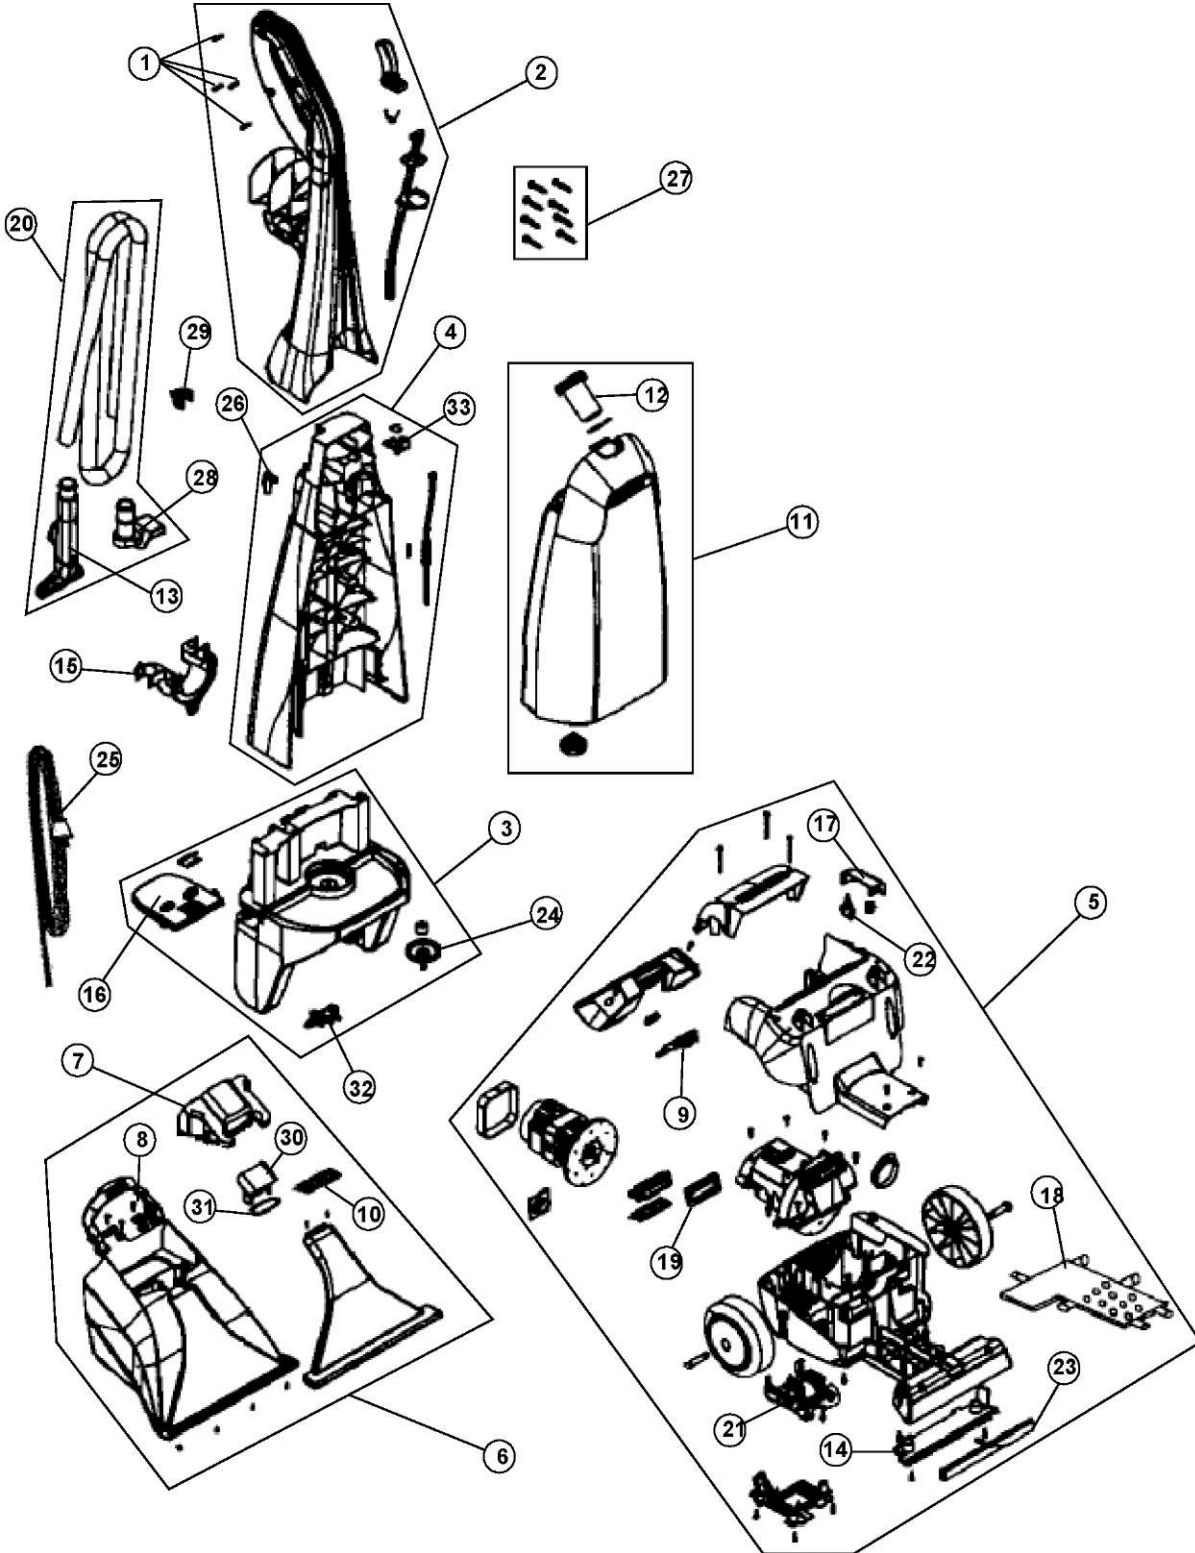

CE6680V

Item	Part Number	Model's To Fit	Part Description
1	1618017000	ALL	HANDLE SCREW
2	2660100000	ALL	UPPER HANDLE ASSEMBLY - BLUE
3	2660109000	ALL	LOWER HANDLE ASSEMBLY - BLUE
4	2660104000	ALL	BACK PANEL ASSEMBLY - RED
5	2660134000	ALL	NOZZLE BASE ASSY W/MOTOR - BLUE
6	2660120000	ALL	D. W. TANK ASSEMBLY - SMOKE BLUE
	2660160000	CE6600 SERIES B	D. W. TANK ASSEMBLY - SMOKE BLUE
7	1660127000	ALL	D. W. TANK TOP - SMOKE BLUE
	2660166000	CE6600 SERIES B	D. W. TANK TOP - SMOKE BLUE W/FILTER
8	1660130000	ALL	DIRTY WATER TANK HANDLE - BLACK
9	1660134000	ALL	DIRTY WATER TANK LATCH
10	1660125000	ALL	DIRTY WATER TANK FOAM FILTER
	1660666000	Ce6600 SERIES B	DIRTY WATER TANK FOAM FILTER
11	2660117000	ALL (CE6600 LOGO)	CLEAN WATER TANK ASSEMBLY - WHITE
12	1660118000	ALL	CLEAN WATER TANK CUP
13	1660151000	ALL	BRUSH TOOL ASSEMBLY
14	2660157000	ALL	BRUSH BAR ASSEMBLY
15	2660147000	ALL	HOSE CADDY - BLUE
16	1660109000	ALL	HANDLE RELEASE PEDAL - GREY
17	1660135000	ALL	SWITCH PEDAL - GREY
18	1660107000	ALL	EXHAUST COVER - BLUE
19	1660104000	ALL	UPPER MOTOR INLET SEAL
20	2660148000	ALL	2' HOSE ASSEMBLY COMPLETE
21	1661110000	ALL	PUMP
	1666100000	CE6600	PUMP REVISED / MFG CODE E06A AND NEWER
22	1661111000	ALL	SWITCH
23	1660145000	ALL	SPRAY BAR ASSEMBLY
24	1660116000	ALL	SOLUTION INLET PORT
25	1700644600	ALL	POWER CORD - 25 FT
26	1661080000	ALL	CORD HOOK
27	2660106000	ALL	SCREW PACKAGE
28	1660155000	ALL	D.W.T. HOSE ADAPTOR
29	1660156000	ALL	HOSE CLIP
30	1660129000	ALL	HOSE DOOR - SMOKE BLUE
	1660906000	Ce6600 SERIES B	HOSE DOOR - SMOKE BLUE