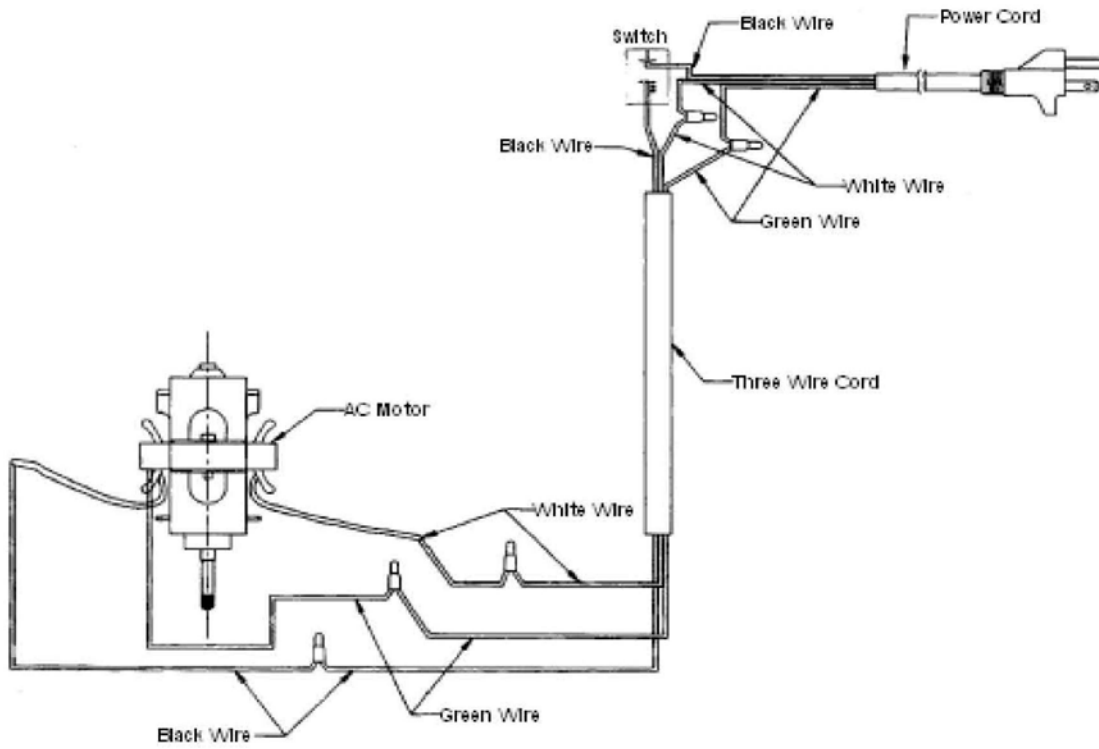

WIRING SCHEMATIC

CE6200
CE7350
CE7450