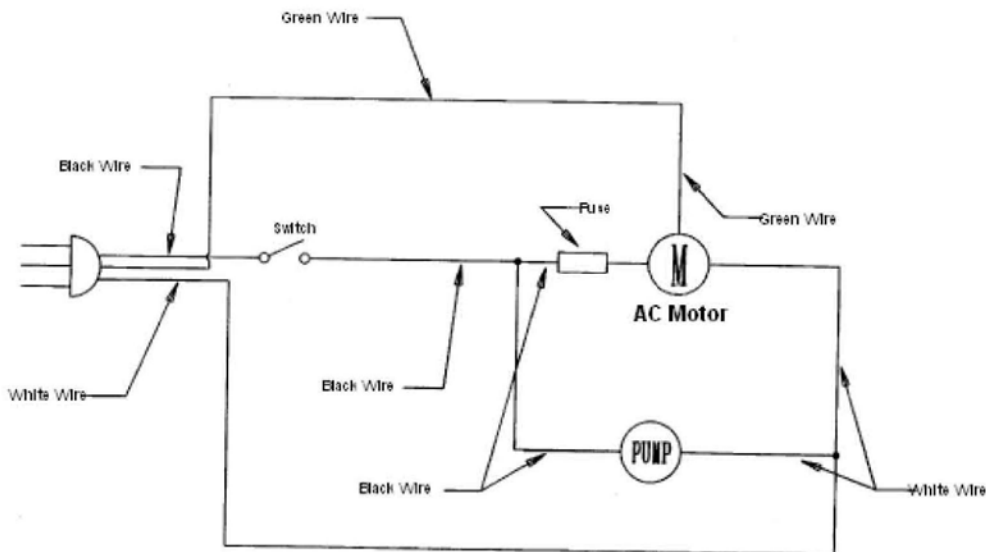

EASY STEAMER

EASY STEAMER
POWER BRUSH

VISION
EASY STEAMER

ASSEMBLY SCHEMATIC

CE6200
CE6300
CE7300
CE7350
CE7450

PART LISTING

Item	Part Number	Model's To Fit	Part Description		
1	RO-VQ1900	ALL	SCREW PACKAGE		
2	RO-VQ1605	ALL	UPPER HANDLE ASSEMBLY		
3	RO-VQ1505	CE6200, CE6300, CE7300	BACK PANEL ASSEMBLY - RED		
	RO-2VQ1505	CE7350, CE7450	BACK PANEL ASSEMBLY		
4	RO-710502	ALL	BOTTOM LOWER HANDLE - BLACK		
5	RO-710672	ALL	LOWER HANDLE SCREW		
6	RO-700135	ALL	HANDLE RELEASE/LOCK		
7	RO-700142	ALL	HANDLE RELEASE PEDAL SPRING		
8	RO-700510	ALL	LOWER HANDLE PIVOT RINGS		
9	RO-VQ1515	CE6300, CE7300	TOOL CADDY		
10	RO-720120	ALL	CORD HOOK		
11	RO-700595	ALL	TANK ADAPTER SCREEN		
12	RO-710580	ALL	TANK VALVE ADAPTER PLATE		
13	RO-700575	ALL	PORT HOSE CONN/VALVE		
14	RO-770140	CE6300, CE7300	PORT CONNECTOR		
15	RO-700567	ALL	21" RUBBER TUBING		
16	RO-700212	ALL	MOTOR ASSEMBLY		
17	RO-700210	ALL	MOTOR MOUNT - REAR		
18	RO-700270	ALL	FAN NUT		
19	RO-710100	ALL	BASE ASSEMBLY - BLACK		
20	RO-VQ1103	ALL	REAR WHEEL		
21	RO-VQ1100	ALL	WHEEL HUB CAP		
22	RO-801711	ALL	WHEEL RETAINER CAP		
23	RO-700115	ALL	BELT COVER - BASE - BLACK		
24	RO-700125	ALL	MOTOR COVER - BASE - BLACK		
25	RO-700150	ALL	SPRAY PLATE - BASE		
26	RO-700568	ALL	WATER TUBE CLAMP		
27	RO-710400	CE6300, CE7300	PUMP		
28	RO-700301	CE7300, CE7350, CE7450	BRUSH MOTOR		
29	RO-400615	CE7300, CE7350, CE7450	STYLE 7 BELT		
30	RO-700335	CE7300	BRUSH ROLL ASSEMBLY		
	RO-710320	CE7350, CE7450	BRUSH ROLL ASSEMBLY		
	RO-771705	CE6200, CE6300	BRUSH BAR ASSEMBLY		
31	RO-700327	CE7300, CE7350, CE7450	BRUSH BEARING / END CAPS		

CE6200
 CE6300
 CE7300
 CE7350
 CE7450

WIRING SCHEMATIC

CE6200
CE7350
CE7450

WIRING SCHEMATIC

CE6300

WIRING SCHEMATIC

CE7300