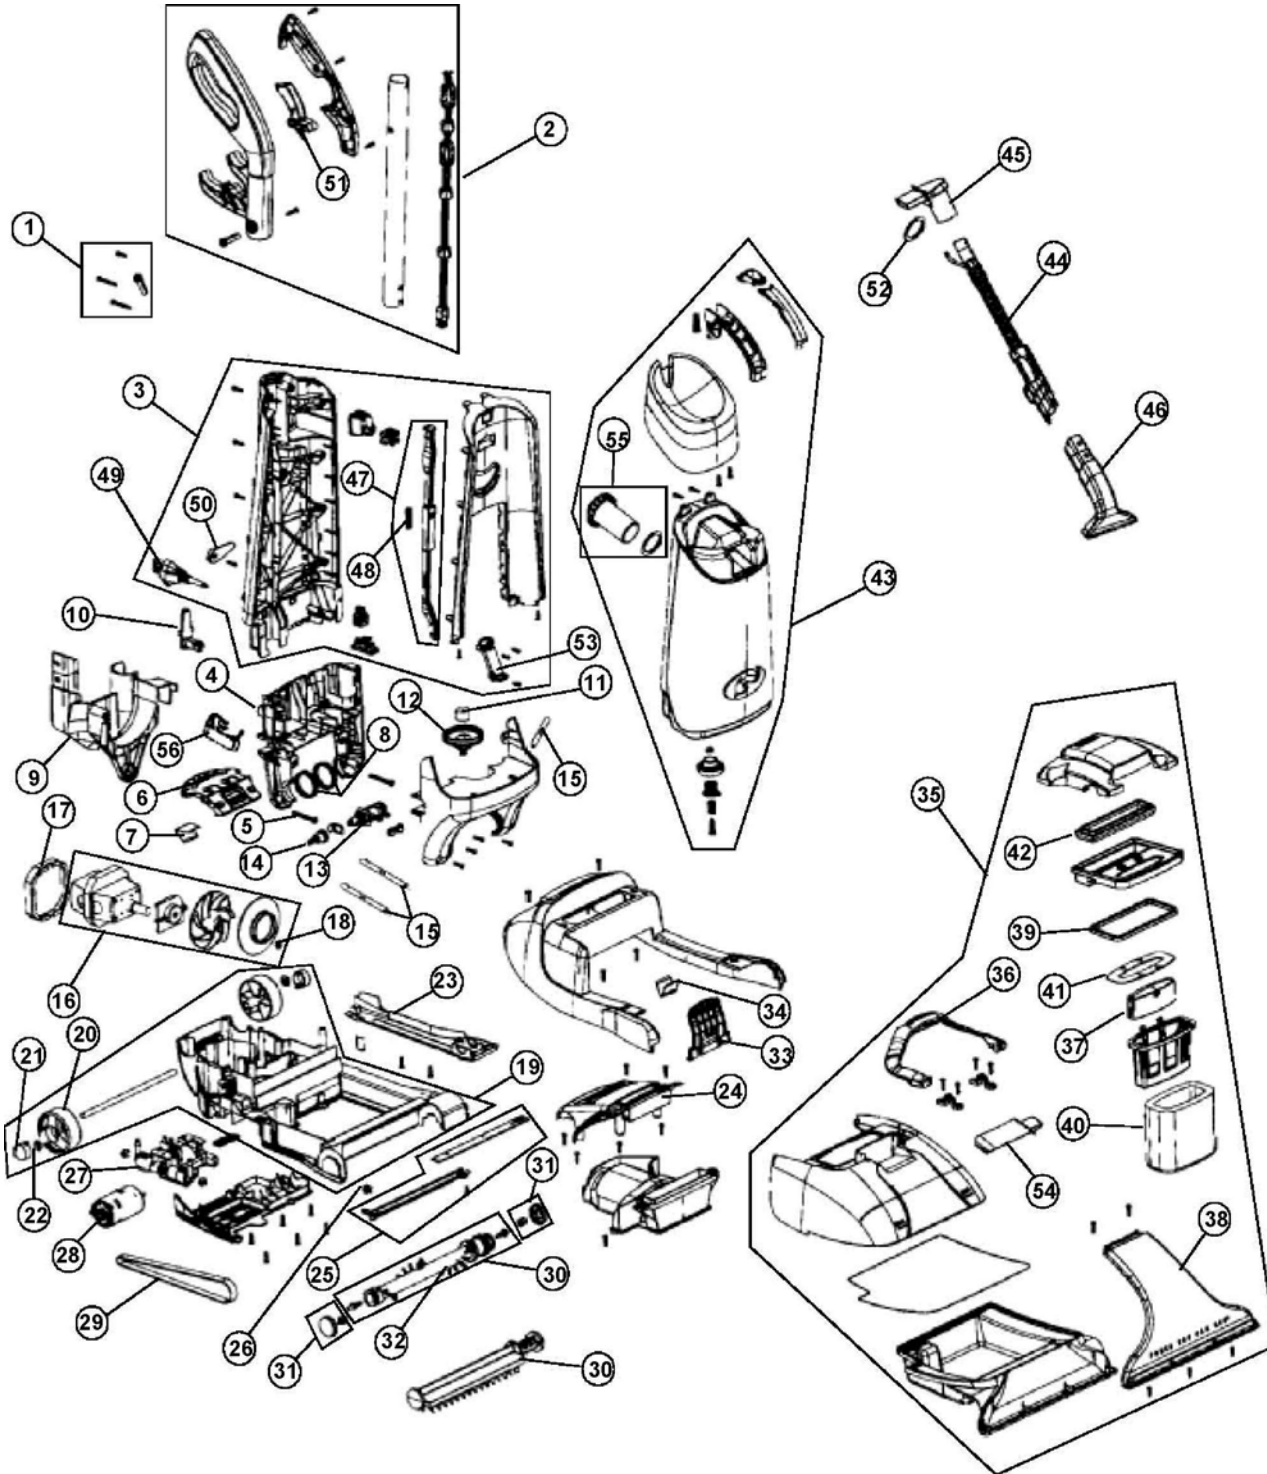

EASY STEAMER

EASY STEAMER
POWER BRUSH

VISION
EASY STEAMER

ASSEMBLY SCHEMATIC

CE6200
CE6300
CE7300
CE7350
CE7450

PART LISTING

Item	Part Number	Model's To Fit	Part Description		
1	RO-VQ1900	ALL	SCREW PACKAGE		
2	RO-VQ1605	ALL	UPPER HANDLE ASSEMBLY		
3	RO-VQ1505	CE6200, CE6300, CE7300	BACK PANEL ASSEMBLY - RED		
	RO-2VQ1505	CE7350, CE7450	BACK PANEL ASSEMBLY		
4	RO-710502	ALL	BOTTOM LOWER HANDLE - BLACK		
5	RO-710672	ALL	LOWER HANDLE SCREW		
6	RO-700135	ALL	HANDLE RELEASE/LOCK		
7	RO-700142	ALL	HANDLE RELEASE PEDAL SPRING		
8	RO-700510	ALL	LOWER HANDLE PIVOT RINGS		
9	RO-VQ1515	CE6300, CE7300	TOOL CADDY		
10	RO-720120	ALL	CORD HOOK		
11	RO-700595	ALL	TANK ADAPTER SCREEN		
12	RO-710580	ALL	TANK VALVE ADAPTER PLATE		
13	RO-700575	ALL	PORT HOSE CONN/VALVE		
14	RO-770140	CE6300, CE7300	PORT CONNECTOR		
15	RO-700567	ALL	21" RUBBER TUBING		
16	RO-700212	ALL	MOTOR ASSEMBLY		
17	RO-700210	ALL	MOTOR MOUNT - REAR		
18	RO-700270	ALL	FAN NUT		
19	RO-710100	ALL	BASE ASSEMBLY - BLACK		
20	RO-VQ1103	ALL	REAR WHEEL		
21	RO-VQ1100	ALL	WHEEL HUB CAP		
22	RO-801711	ALL	WHEEL RETAINER CAP		
23	RO-700115	ALL	BELT COVER - BASE - BLACK		
24	RO-700125	ALL	MOTOR COVER - BASE - BLACK		
25	RO-700150	ALL	SPRAY PLATE - BASE		
26	RO-700568	ALL	WATER TUBE CLAMP		
27	RO-710400	CE6300, CE7300	PUMP		
28	RO-700301	CE7300, CE7350, CE7450	BRUSH MOTOR		
29	RO-400615	CE7300, CE7350, CE7450	STYLE 7 BELT		
30	RO-700335	CE7300	BRUSH ROLL ASSEMBLY		
	RO-710320	CE7350, CE7450	BRUSH ROLL ASSEMBLY		
	RO-771705	CE6200, CE6300	BRUSH BAR ASSEMBLY		
31	RO-700327	CE7300, CE7350, CE7450	BRUSH BEARING / END CAPS		