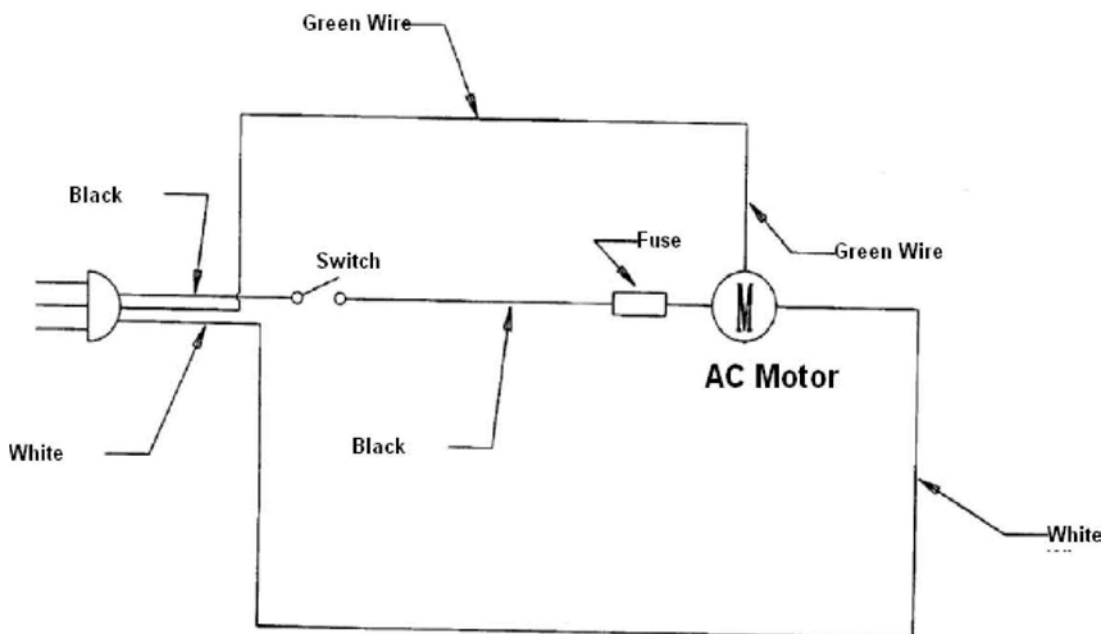

WIRING SCHEMATIC

CE6200
CE7350
CE7450