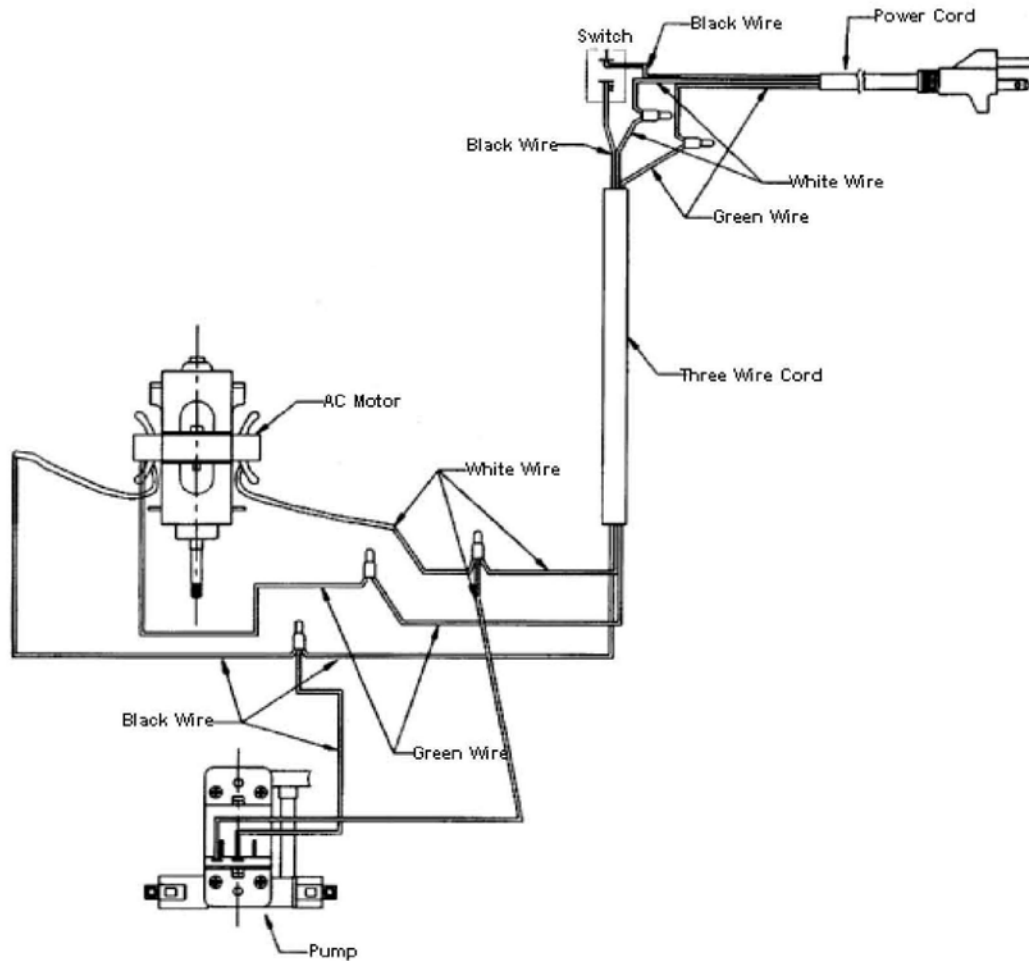

EASY STEAMER

EASY STEAMER
POWER BRUSH

VISION
EASY STEAMER

ASSEMBLY SCHEMATIC

CE6200
CE6300
CE7300
CE7350
CE7450

PART LISTING

Item	Part Number	Model's To Fit	Part Description		
1	RO-VQ1900	ALL	SCREW PACKAGE		
2	RO-VQ1605	ALL	UPPER HANDLE ASSEMBLY		
3	RO-VQ1505	CE6200, CE6300, CE7300	BACK PANEL ASSEMBLY - RED		
	RO-2VQ1505	CE7350, CE7450	BACK PANEL ASSEMBLY		
4	RO-710502	ALL	BOTTOM LOWER HANDLE - BLACK		
5	RO-710672	ALL	LOWER HANDLE SCREW		
6	RO-700135	ALL	HANDLE RELEASE/LOCK		
7	RO-700142	ALL	HANDLE RELEASE PEDAL SPRING		
8	RO-700510	ALL	LOWER HANDLE PIVOT RINGS		
9	RO-VQ1515	CE6300, CE7300	TOOL CADDY		
10	RO-720120	ALL	CORD HOOK		
11	RO-700595	ALL	TANK ADAPTER SCREEN		
12	RO-710580	ALL	TANK VALVE ADAPTER PLATE		
13	RO-700575	ALL	PORT HOSE CONN/VALVE		
14	RO-770140	CE6300, CE7300	PORT CONNECTOR		
15	RO-700567	ALL	21" RUBBER TUBING		
16	RO-700212	ALL	MOTOR ASSEMBLY		
17	RO-700210	ALL	MOTOR MOUNT - REAR		
18	RO-700270	ALL	FAN NUT		
19	RO-710100	ALL	BASE ASSEMBLY - BLACK		
20	RO-VQ1103	ALL	REAR WHEEL		
21	RO-VQ1100	ALL	WHEEL HUB CAP		
22	RO-801711	ALL	WHEEL RETAINER CAP		
23	RO-700115	ALL	BELT COVER - BASE - BLACK		
24	RO-700125	ALL	MOTOR COVER - BASE - BLACK		
25	RO-700150	ALL	SPRAY PLATE - BASE		
26	RO-700568	ALL	WATER TUBE CLAMP		
27	RO-710400	CE6300, CE7300	PUMP		
28	RO-700301	CE7300, CE7350, CE7450	BRUSH MOTOR		
29	RO-400615	CE7300, CE7350, CE7450	STYLE 7 BELT		
30	RO-700335	CE7300	BRUSH ROLL ASSEMBLY		
	RO-710320	CE7350, CE7450	BRUSH ROLL ASSEMBLY		
	RO-771705	CE6200, CE6300	BRUSH BAR ASSEMBLY		
31	RO-700327	CE7300, CE7350, CE7450	BRUSH BEARING / END CAPS		

CE6200
 CE6300
 CE7300
 CE7350
 CE7450

WIRING SCHEMATIC

CE6200
CE7350
CE7450

WIRING SCHEMATIC

CE6300

WIRING SCHEMATIC

CE7300