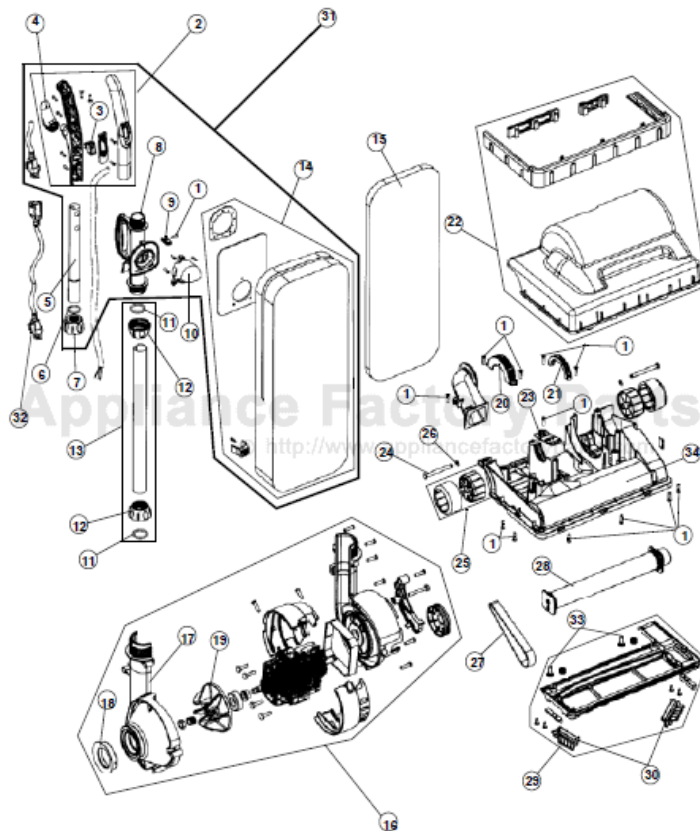

[Find Your Royal Vacuum Cleaner Parts - Select From 772 Models](#)

----- Manual continues below -----