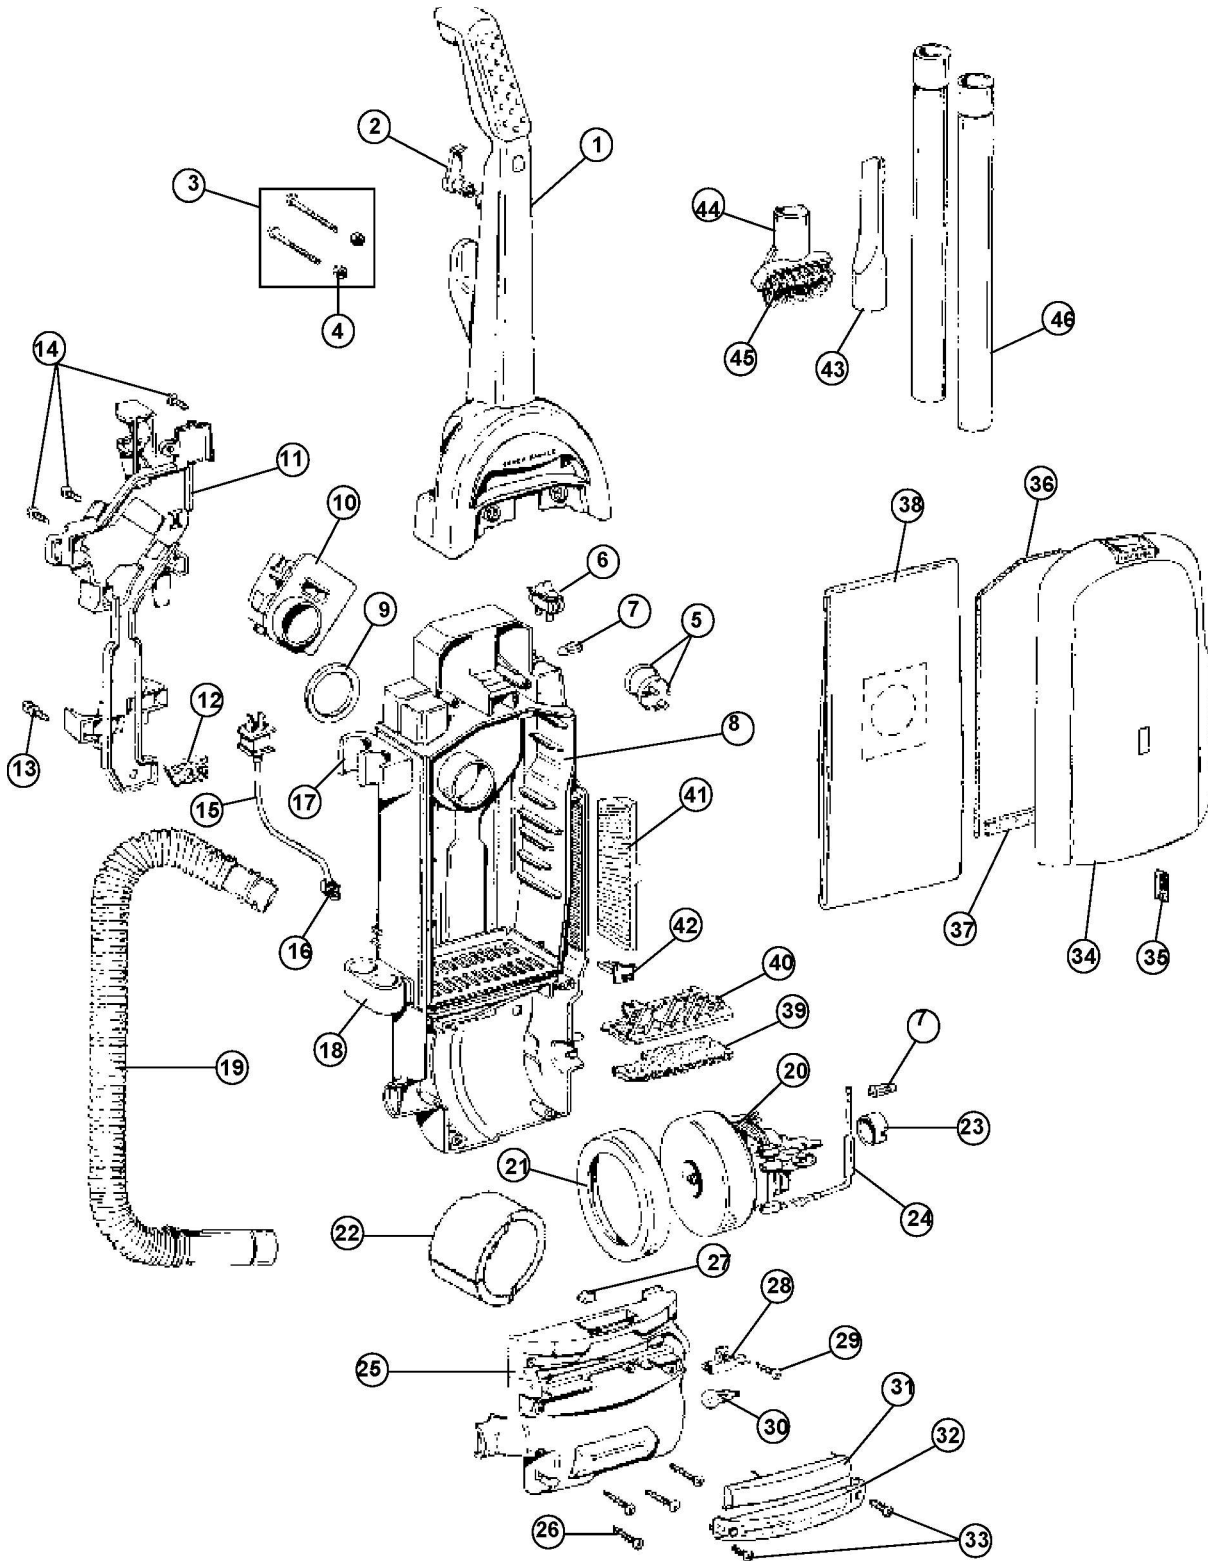

ASSEMBLY SCHEMATIC

MODEL NO.

CR50005

COMMERCIAL

LIGHTWEIGHT BAGGED UPRIGHT

PART LISTING

CR50005

ITEM	PART NUMBER	MODELS TO FIT	PART DESCRIPTION
1	39466034	CR50005	UPPER HANDLE ASSEMBLY
2	39442043	CR50005	CORD WRAP
3	40201149	CR50005	HANDLE HARDWARE ASSEMBLY
4	21641558	CR50005	HEX NUT
5	27479307	CR50005	CABLE TIE
6	28161067	CR50005	SWITCH - 1/4" TERMINAL
7	27618508	CR50005	WIRE CONNECTOR
8	37255032	CR50005	BACK PANEL / BAG HOUSING - BLACK
-	39441016	CR50005	CORD CLIP EXTENSION - BLACK
-	21447236	CR50005	CORD CLIP EXTENSION SCREW
9	31178017	CR50005	GASKET - HOSE CONNECTOR
10	38641005	CR50005	DIRT DUCT
11	36433271	CR50005	TOOL/HOSE HOLDER
12	34311004	CR50005	SEAL - WIRE OPENING
13	23149002	CR50005	SCREW - SELF TAPPING
14	21447242	CR50005	SCREW - SELF TAPPING
15	46583051	CR50005	POWER CORD - 35' 1/4" TERMINAL
16	27482231	CR50005	STRAIN RELIEF
-	90001125	CR50005	CORD PROTECTOR
-	27478456	CR50005	CLAMP - POWER CORD
17	36433117	CR50005	UPPER WAND HOLDER
18	36433116	CR50005	LOWER WAND HOLDER
19	43434248	CR50005	HOSE ASSEMBLY COMPLETE
20	43576180	CR50005	MOTOR ASSEMBLY
-	41311017	CR50005	MOTOR BRUSH
-	49811073	CR50005	LEAD WIRE - RED
21	36322037	CR50005	MOTOR MOUNT - LARGE
22	39411001	CR50005	FOAM MOTOR MUFFLER
23	36322030	CR50005	MOTOR MOUNT - SMALL
24	28382086	CR50005	THERMAL PROTECTOR
25	37196159	CR50005	MOTOR COVER
26	21447230	CR50005	SCREW - SELF TAPPING
27	34131019	CR50005	PLUG - WIRE OPENING
28	47173016	CR50005	WIRE HARNESS - 1/4" TERMINAL
29	21447072	CR50005	SCREW
30	27313101	CR50005	LAMP / HEADLIGHT