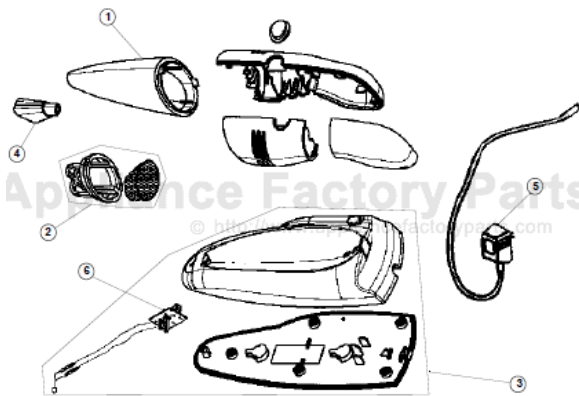

[Find Your Royal Vacuum Cleaner Parts - Select From 772 Models](#)

----- Manual continues below -----