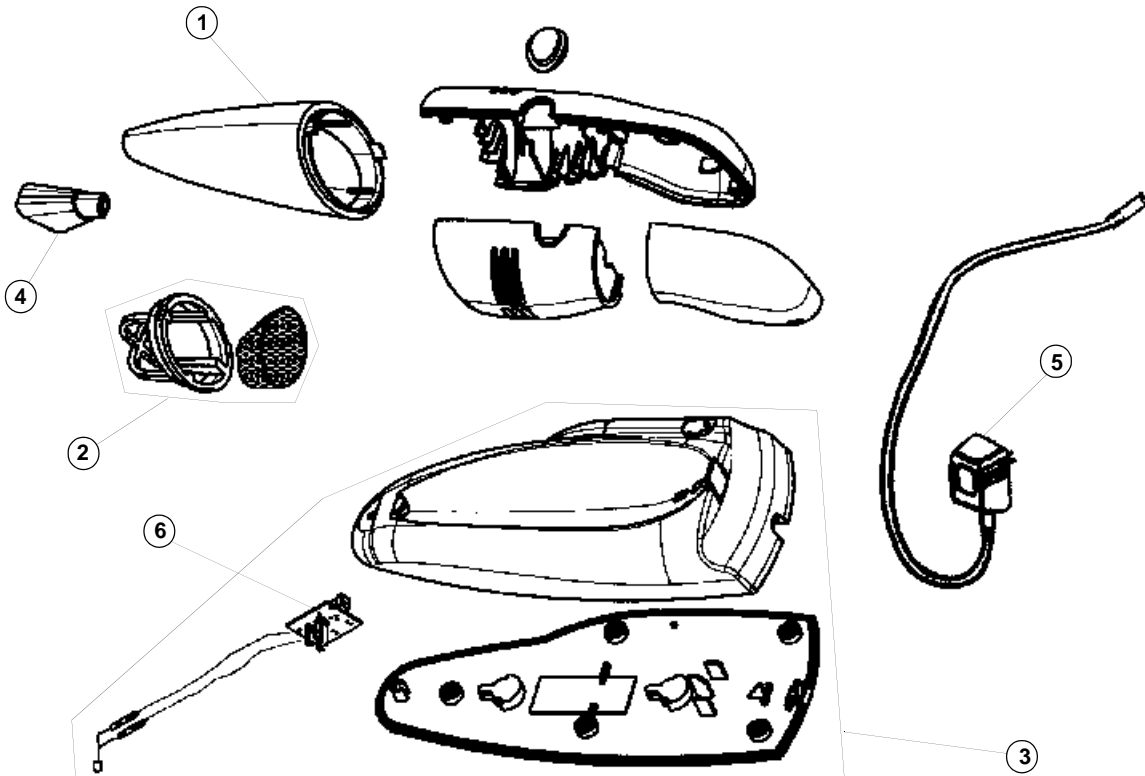

# Royal CV2000 Owner's Manual

[Shop genuine replacement parts for Royal CV2000](#)

[Find Your Royal Vacuum Cleaner Parts - Select From 772 Models](#)

----- Manual continues below -----

### Assembly Schematic

### Part Listing

Item	Part Number	Part Description
1	2-MG0200-000	NOZZLE ASSEMBLY
2	1-MG0200-000	FILTER ASSEMBLY
3	2-MG0400-000	CHARGING STAND ASSEMBLY
4	2-MG0305-000	BRUSH ASSEMBLY
5	1-MG0990-000	ADAPTOR
6	2-MG0420-000	ELECTRICAL ASSEMBLY
	1-MG0315-000	ANCHOR
	1-MG0320-000	MOUNTING SCREW