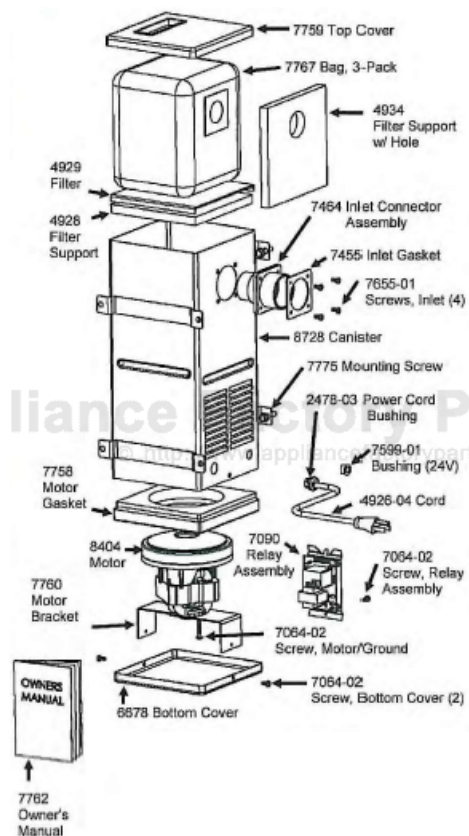

[Find Your Royal Vacuum Cleaner Parts - Select From 772 Models](#)

----- Manual continues below -----