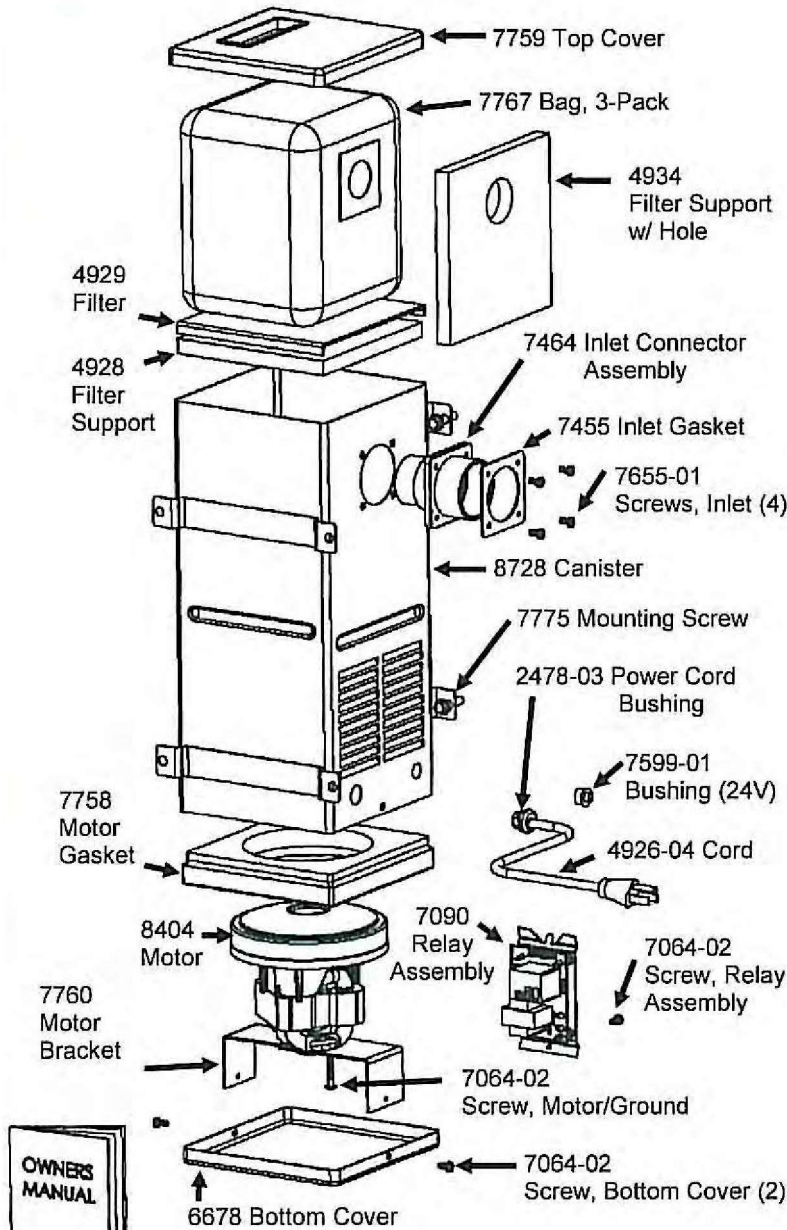

----- Manual continues below -----

REPLACEMENT PARTS LIST & SPECS

Manufactured By HP Products

7762 Owner's Manual

Part#	Description	MSRP
	(Qty.)	\$
7759	Top Cover	
7767	Bag (3-Pack)	
4934	Fitter Support w/ Hole	
4929	Filter	
4928	Filter Support	
7464	Inlet Connector Assembly	
7455	Inlet Gasket	
7655-01	Screw, Inlet (4)	a.
8728	Canister	
7775	Mounting Screw (4)	
2478-03	Bushing, Power Cord	
7599-01	Bushing (24V)	
4926-04	Power Cord	
7090	Relay Assembly	
7064-02	Screw (4)	
7758	Motor Gasket	
8404	Motor	
7760	Motor Bracket	
6678	Bottom Cover	
7762	Owner Manual	

Product Specifications

Model..... Dirt Devil® CV950
 Weight..... 14 pounds
 Dimensions.... 6.25" x 7" x 14.5"
 Voltage..... 120 volts (AC)
 Amperes..... 11.3

Dirt Capacity.... 1 gallon
 CFM..... 120
 Air Watts..... 450
 Water Lift..... 105"