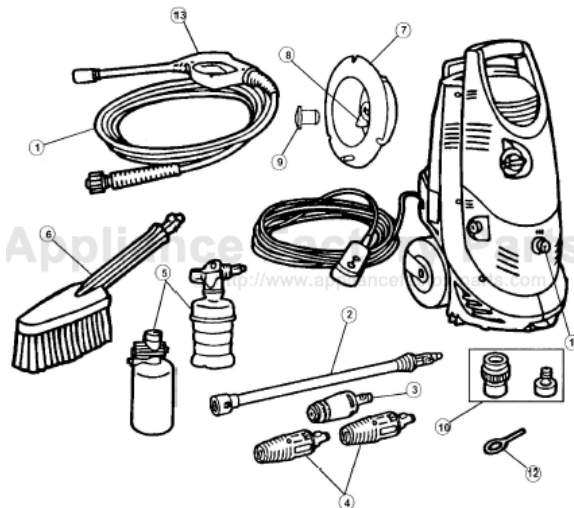

[Find Your Royal Vacuum Cleaner Parts - Select From 772 Models](#)

----- Manual continues below -----