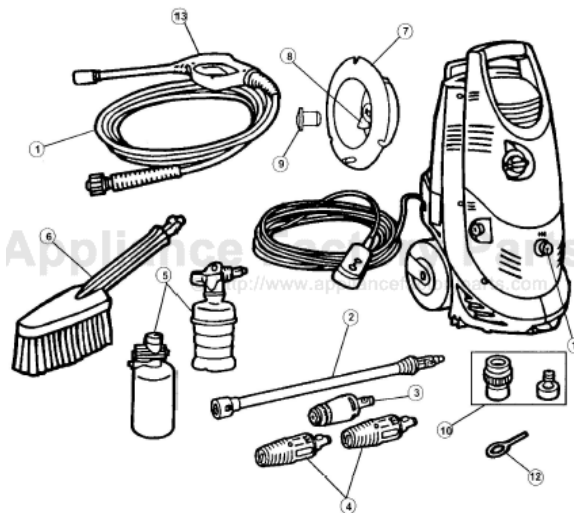

[Find Your Royal Vacuum Cleaner Parts - Select From 772 Models](#)

----- Manual continues below -----