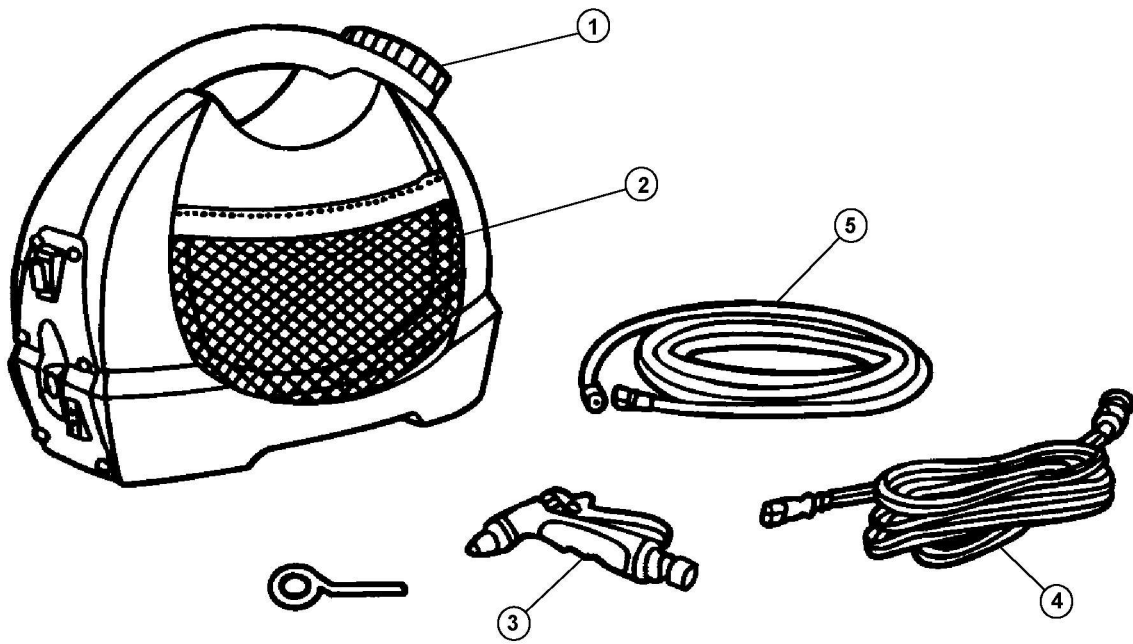

----- Manual continues below -----

ASSEMBLY SCHEMATIC

MODEL NO.

DW301

MODEL NO.

DW301

Item	Part Number	Models To Fit	Part Description	Net Cost	List Cost
1	1ADW100000	DW301	CAP		
2	2ADW110000	DW301	MESH POCKET AND SCREW ASSEMBLY		
3	1ADW200000	DW301	SPRAY NOZZLE		
4	1ADW300000	DW301	10' POWER CORD		
5	1ADW400000	DW301	20' HOSE		