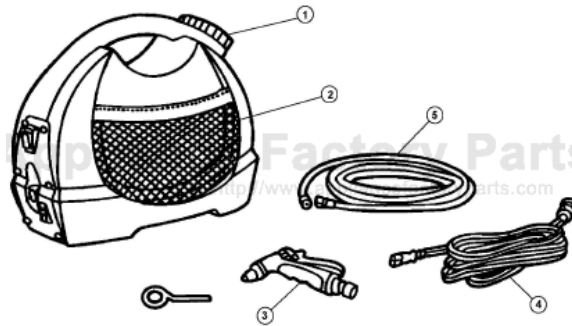

[Find Your Royal Vacuum Cleaner Parts - Select From 772 Models](#)

----- Manual continues below -----