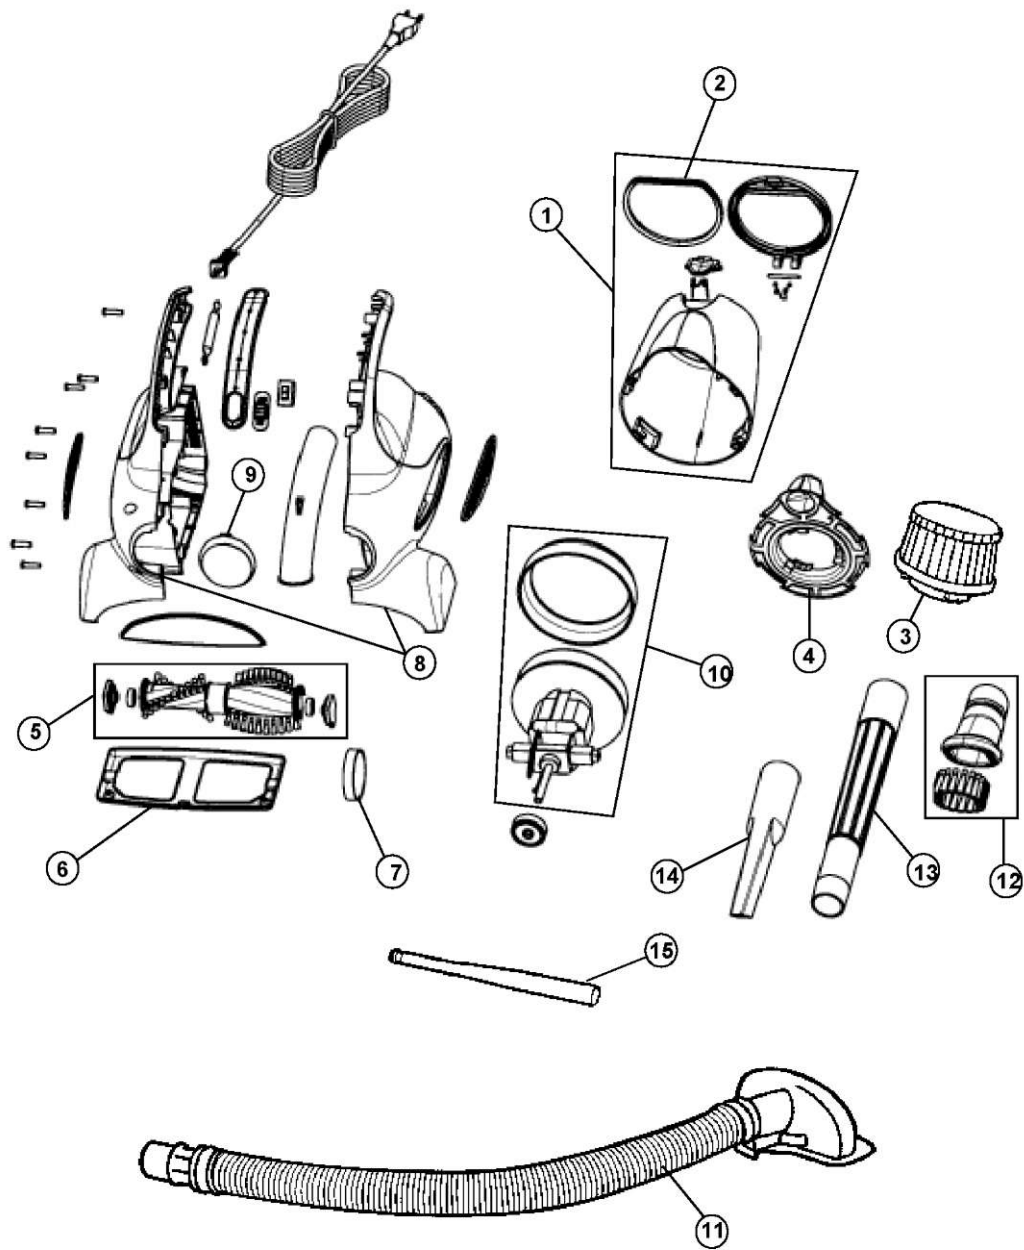

# Royal ER10000 Owner's Manual

[Shop genuine replacement parts for Royal ER10000](#)

[Find Your Royal Vacuum Cleaner Parts - Select From 772 Models](#)

----- Manual continues below -----

#### ASSEMBLY SCHEMATIC

ER10000

**PRO SERIES**  
**Corded Hand Vac**

ER10000

ITEM	PART NUMBER	MODELS TO FIT	PART DESCRIPTION
1	2DJ0300000	ER10000	DIRT CUP ASSEMBLY - SMOKE
2	1DJ0310600	ER10000	GASKET - DIRT CUP DOOR
3	440002333	ER10000	F-9 / RINSABLE HEPA FILTER
4	2DJ0380000	ER10000	FILTER ADAPTOR
5	2DJ0130000	ER10000	BRUSH ROLL ASSEMBLY
6	1DJ0180000	ER10000	NOZZLE GUARD
7	1116214000	ER10000	STYLE 17 BELT
8	440002534	ER10000	HOUSING ASSEMBLY - LEFT / RIGHT WITH VENT COVERS - METALLIC BLUE
9	440002533	ER10000	NOZZLE CAP
10	2DJ0110000	ER10000	MOTOR ASSEMBLY
11	2DJ0400600	ER10000	HOSE ASSEMBLY
12	440002334	ER10000	UPHOLSTRY TOOL BRUSH ASSEMBLY
13	1DJ0600600	ER10000	EXTENSION WAND
14	1DJ0425600	ER10000	CREVICE TOOL
15	1880262000	ER10000	BELT LIFTER