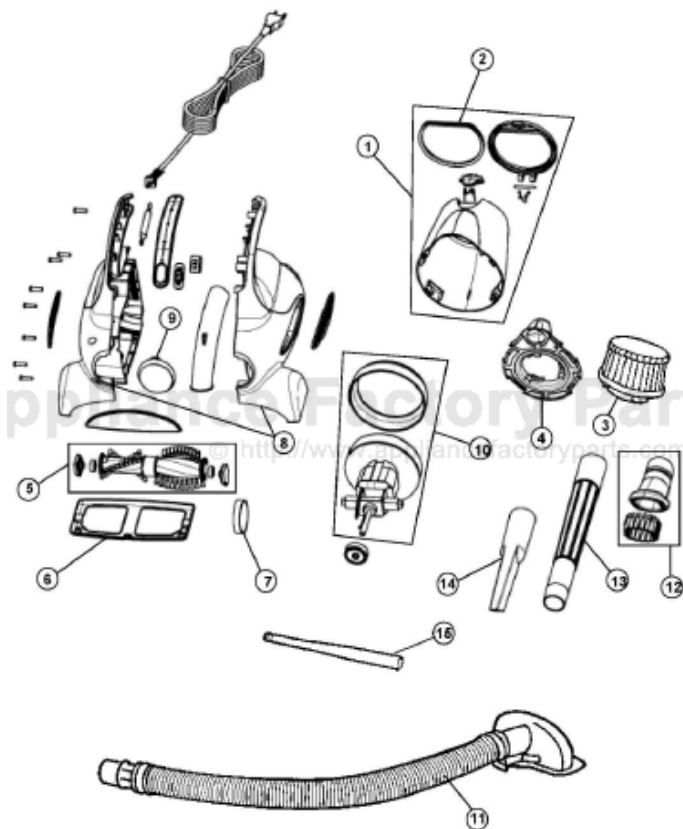

# Royal ER10000 Owner's Manual

[Shop genuine replacement parts for Royal ER10000](#)

[Find Your Royal Vacuum Cleaner Parts - Select From 772 Models](#)

----- Manual continues below -----

#### ASSEMBLY SCHEMATIC

ER10000

**PRO SERIES**  
**Corded Hand Vac**

ER10000

ITEM	PART NUMBER	MODELS TO FIT	PART DESCRIPTION
1	2DJ0300000	ER10000	DIRT CUP ASSEMBLY - SMOKE
2	1DJ0310600	ER10000	GASKET - DIRT CUP DOOR
3	440002333	ER10000	F-9 / RINSABLE HEPA FILTER
4	2DJ0380000	ER10000	FILTER ADAPTOR
5	2DJ0130000	ER10000	BRUSH ROLL ASSEMBLY
6	1DJ0180000	ER10000	NOZZLE GUARD
7	1116214000	ER10000	STYLE 17 BELT
8	440002534	ER10000	HOUSING ASSEMBLY - LEFT / RIGHT WITH VENT COVERS - METALLIC BLUE
9	440002533	ER10000	NOZZLE CAP
10	2DJ0110000	ER10000	MOTOR ASSEMBLY
11	2DJ0400600	ER10000	HOSE ASSEMBLY
12	440002334	ER10000	UPHOLSTRY TOOL BRUSH ASSEMBLY
13	1DJ0600600	ER10000	EXTENSION WAND
14	1DJ0425600	ER10000	CREVICE TOOL
15	1880262000	ER10000	BELT LIFTER