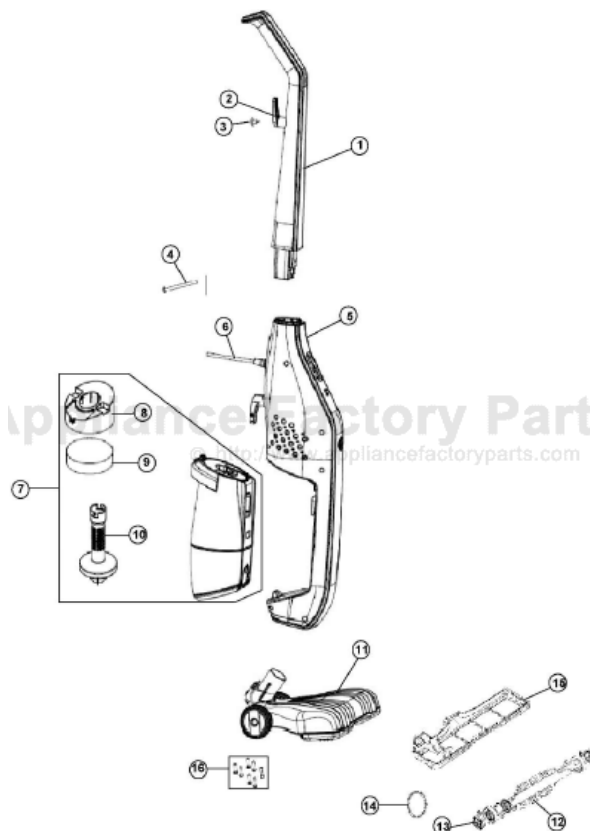

This Owner's Manual is provided and hosted by Appliance Factory Parts.

Royal ER20000 Owner's Manual

[Shop genuine replacement parts for Royal ER20000](#)

[Find Your Royal Vacuum Cleaner Parts - Select From 772 Models](#)

----- Manual continues below -----

PRO SERIES
Cyclonic Stick Vac

ITEM	PART NUMBER	MODELS TO FIT	PART DESCRIPTION
1	303734003	ER20000	HANDLE ASSEMBLY
2	519422001	ER20000	CORD HOOK
3	661361001	ER20000	SCREW WITH WASHER - CORD HOOK
4	661358001	ER20000	HANDLE SCREW
5	305167001	ER20000	MAIN HOUSING ASSEMBLY
6	730160002	ER20000	POWER CORD - 25'
7	302725004	ER20000	DIRT CUP ASSEMBLY
8	517657001	ER20000	FILTER CAP
9	410044001	ER20000	FOAM FILTER - 1 LAYER
10	517758003	ER20000	DIRT CUP BAFFLE
11	303864003	ER20000	NOZZLE ASSEMBLY
12	302726001	ER20000	BRUSH ROLL ASSEMBLY
13	517675001	ER20000	END CAP
14	001942002	ER20000	BELT
15	002080001	ER20000	NOZZLE GUARD ASSEMBLY WITH BRISTLES
16	001080011	ER20000	BOTTOM PLATE SCREW - 7 PACK