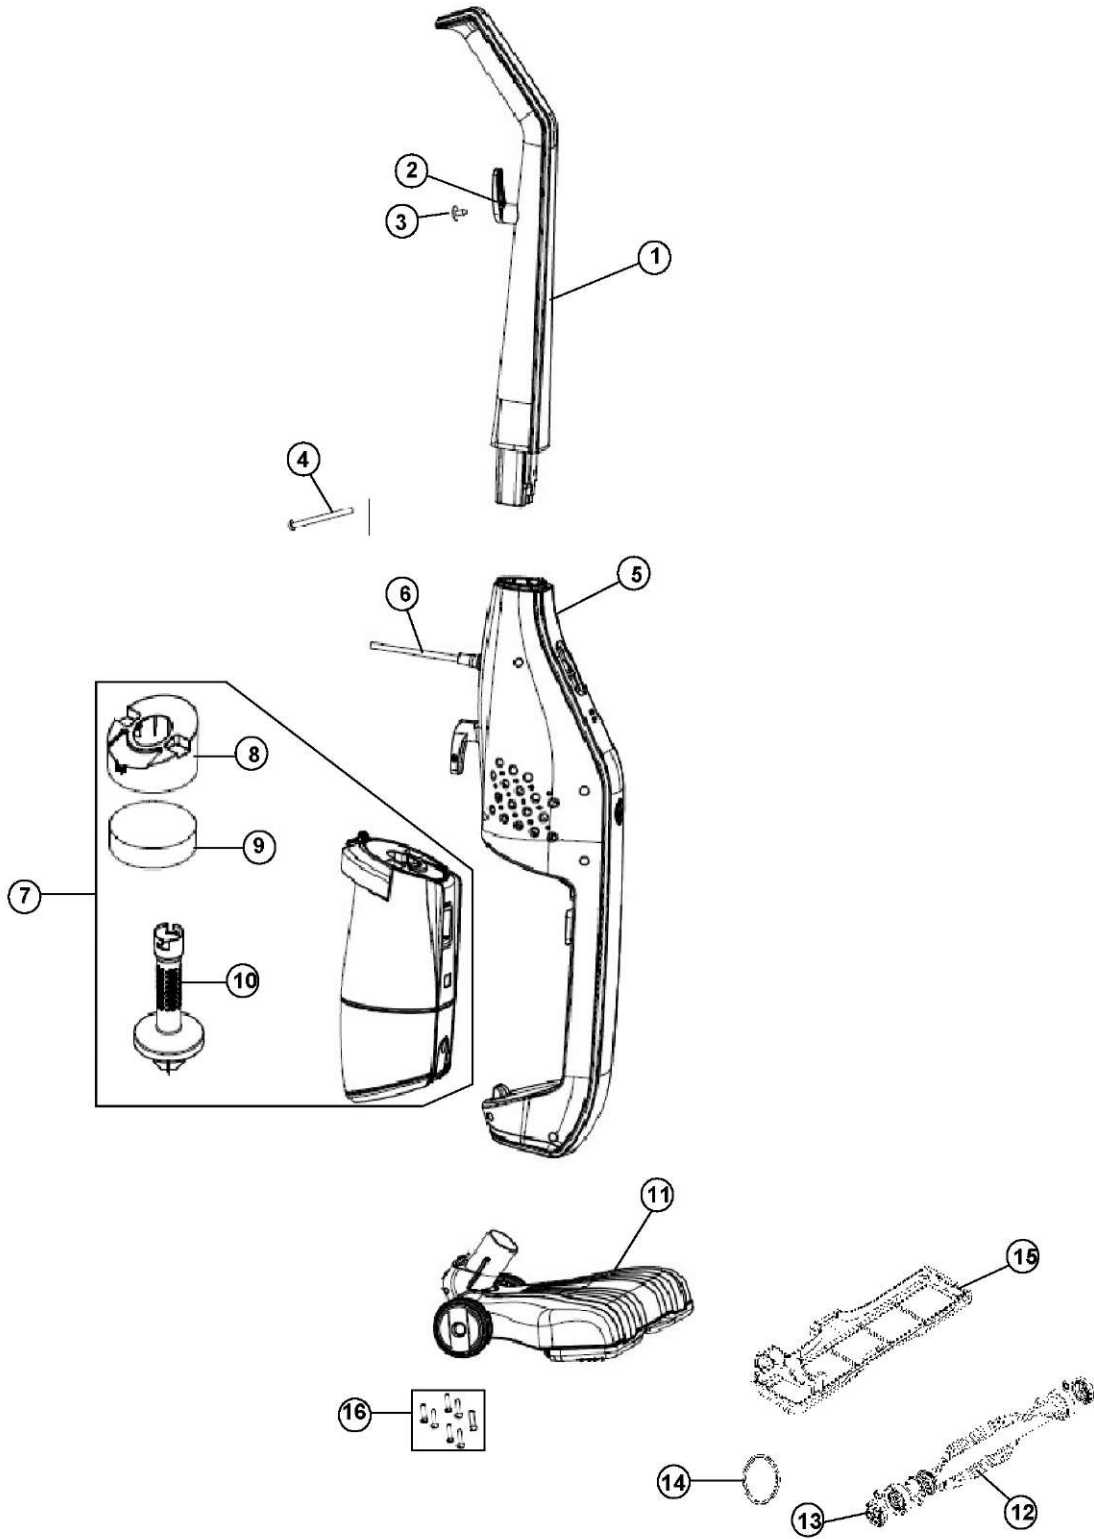

This Owner's Manual is provided and hosted by Appliance Factory Parts.

Royal ER20000 Owner's Manual

[Shop genuine replacement parts for Royal ER20000](#)

[Find Your Royal Vacuum Cleaner Parts - Select From 772 Models](#)

----- Manual continues below -----

PRO SERIES
Cyclonic Stick Vac

ITEM	PART NUMBER	MODELS TO FIT	PART DESCRIPTION
1	303734003	ER20000	HANDLE ASSEMBLY
2	519422001	ER20000	CORD HOOK
3	661361001	ER20000	SCREW WITH WASHER - CORD HOOK
4	661358001	ER20000	HANDLE SCREW
5	305167001	ER20000	MAIN HOUSING ASSEMBLY
6	730160002	ER20000	POWER CORD - 25'
7	302725004	ER20000	DIRT CUP ASSEMBLY
8	517657001	ER20000	FILTER CAP
9	410044001	ER20000	FOAM FILTER - 1 LAYER
10	517758003	ER20000	DIRT CUP BAFFLE
11	303864003	ER20000	NOZZLE ASSEMBLY
12	302726001	ER20000	BRUSH ROLL ASSEMBLY
13	517675001	ER20000	END CAP
14	001942002	ER20000	BELT
15	002080001	ER20000	NOZZLE GUARD ASSEMBLY WITH BRISTLES
16	001080011	ER20000	BOTTOM PLATE SCREW - 7 PACK