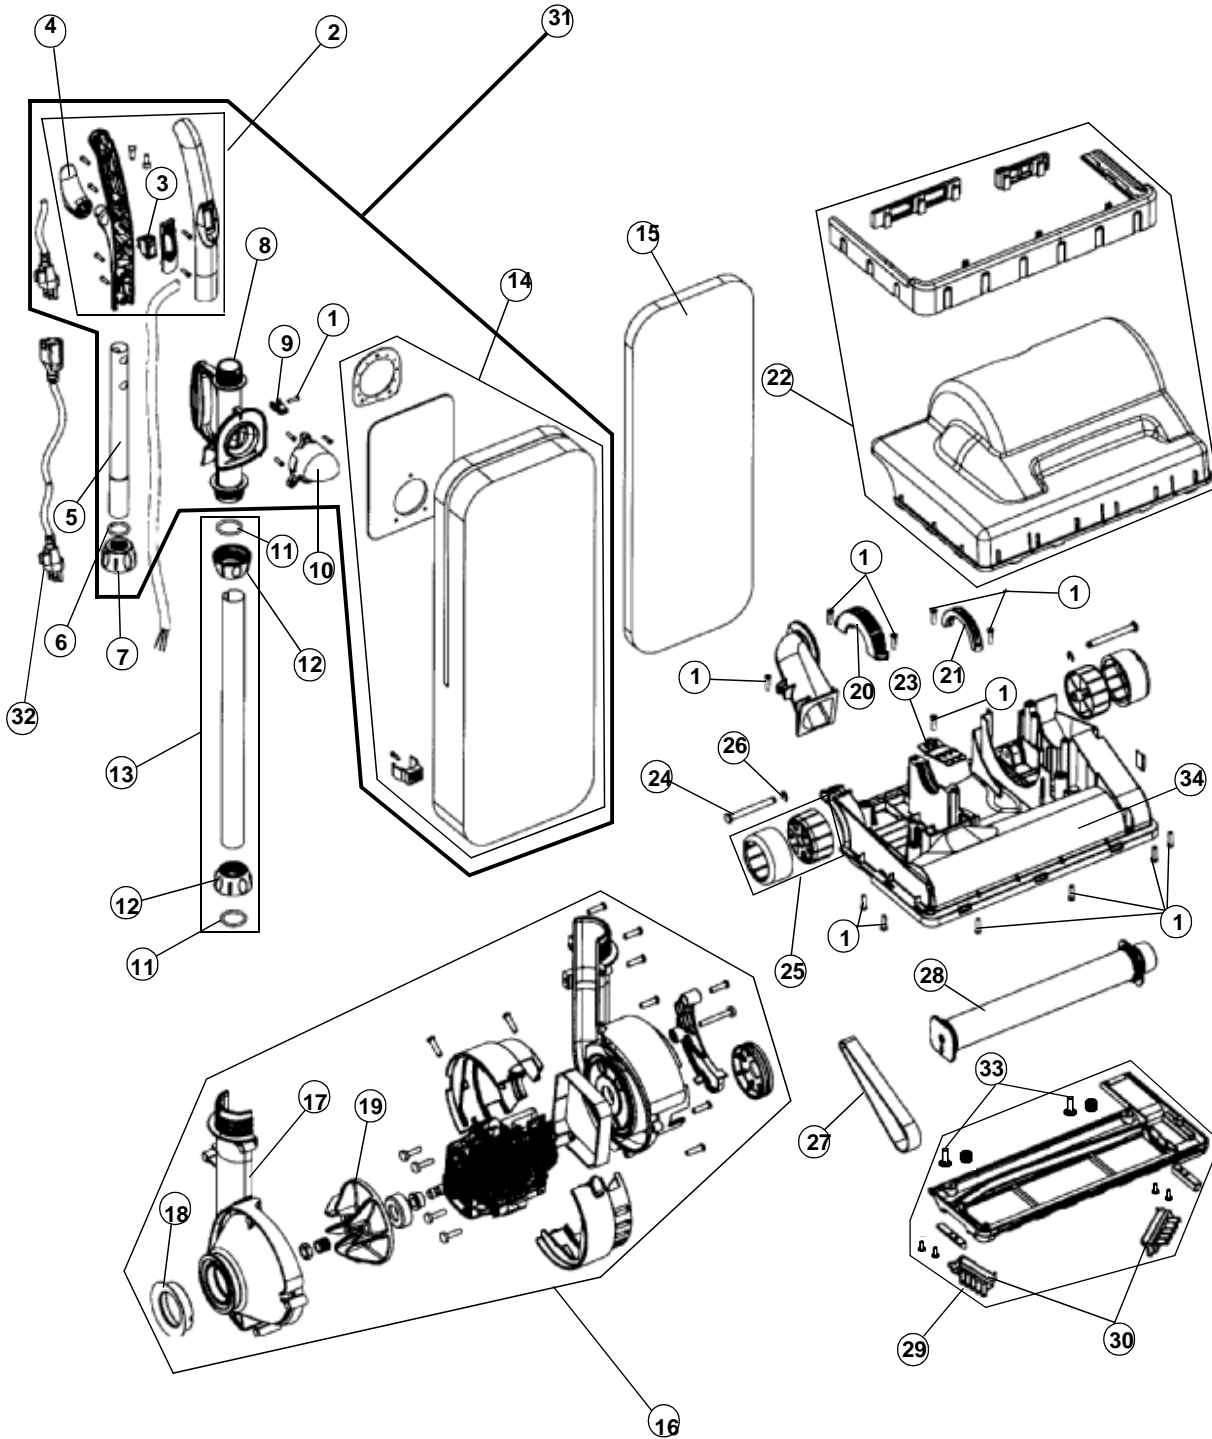

BAGGED COMMERCIAL LIGHTWEIGHT UPRIGHT / Commercial Pro

ASSEMBLY SCHEMATIC

RY6500
CP1000
HD650

BAGGED COMMERCIAL LIGHTWEIGHT UPRIGHT / Commercial Pro

PARTS LIST

Item	Part Number	Models To Fit	Part Description
1	1503819000	RY6500, HD650, CP1000	BODY SCREW
2	1JR0017000	RY6500, HD650, CP1000	UPPER HANDLE GRIP ASSEMBLY - SWITCH NOT INCLUDED
3	1JR0010000	RY6500, HD650, CP1000	SWITCH
4	1JR0012000	RY6500, HD650, CP1000	CORD HOOK
5	1JR0018000	RY6500, HD650, CP1000	UPPER HANDLE TUBE
6	1JR0027000	RY6500, HD650, CP1000	HANDLE O-RING GASKET - SMALL / ROUND
7	1JR0026000	RY6500, HD650, CP1000	UPPER HANDLE COLLAR
8	1JR0028000	RY6500, HD650, CP1000	CARRYING HANDLE TUBE GRIP
9	1JR0029000	RY6500, HD650, CP1000	CORD CLIP
10	1JR0035000	RY6500, HD650, CP1000	DIRT INLET
11	1JR0036000	RY6500, HD650, CP1000	HANDLE O-RING GASKET - LARGE / ROUND
	1RYV650000	RY6500, HD650, CP1000	HANDLE O-RING GASKET - LARGE / V-SHAPE
12	1JR0025000	RY6500, HD650, CP1000	LOWER HANDLE COLLAR
13	2JR1000000	RY6500, HD650, CP1000	LOWER HANDLE TUBE ASSEMBLY
14	2JR0024000	RY6500	CLOTH BAG ASSEMBLY - GREY/ORANGE
		CP1000	CLOTH BAG ASSEMBLY
15	1671075001	RY6500, HD650, CP1000	TYPE B BAG
16	2JR0016000	RY6500, HD650, CP1000	COMPLETE MOTOR ASSEMBLY
17	1JR0015000	RY6500, HD650, CP1000	MOTOR FAN COVER
18	1JR0014000	RY6500, HD650, CP1000	FAN COVER SEAL
19	1JR0013000	RY6500, HD650, CP1000	FAN
20	1JR0031000	RY6500, HD650, CP1000	LEFT CLAMP
21	1JR0030000	RY6500, HD650, CP1000	RIGHT CLAMP
22	2JR0034000	RY6500	NOZZLE COVER WITH BUMPERS
	2JR0034AT0	CP1000	NOZZLE COVER WITH BUMPERS
23	1JR0022000	RY6500, HD650, CP1000	HANDLE STOPPER
24	1JR0021000	RY6500, HD650, CP1000	WHEEL PIN
25	1JR0019000	RY6500, HD650, CP1000	WHEEL ASSEMBLY
26	1JR0020000	RY6500, HD650, CP1000	WHEEL E-CLIP
27	1JR0091X00	RY6500, HD650, CP1000	STYLE 18 BELT
28	2JR0010000	RY6500, HD650, CP1000	BRUSH ROLL ASSEMBLY
29	1JR0032000	RY6500, HD650, CP1000	NOZZLE GUARD ASSEMBLY
30	1JR0033000	RY6500, HD650, CP1000	EDGE CLEANER ASSEMBLY
31	2JR6900000	RY6500	COMPLETE UPPER HANDLE / CLOTH BAG ASSY
32	1JR2100000	RY6500, HD650, CP1000	EXTENSION POWER CORD
33	1JV0103000	RY6500, HD650, CP1000	NOZZLE GUARD SCREW
34	513175001	RY6500, HD650, CP1000	NOZZLE BASE