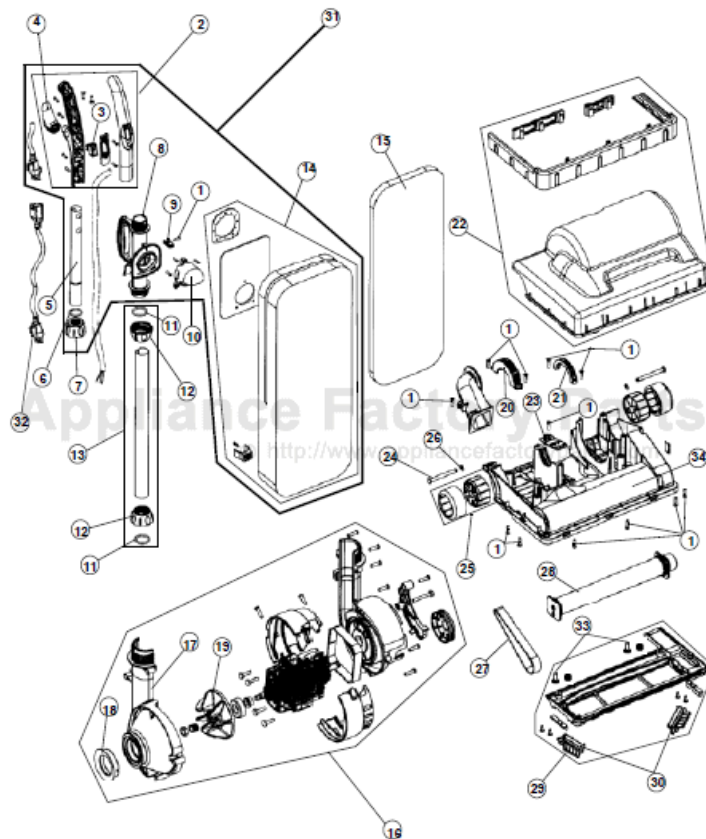

[Find Your Royal Vacuum Cleaner Parts - Select From 772 Models](#)

----- Manual continues below -----