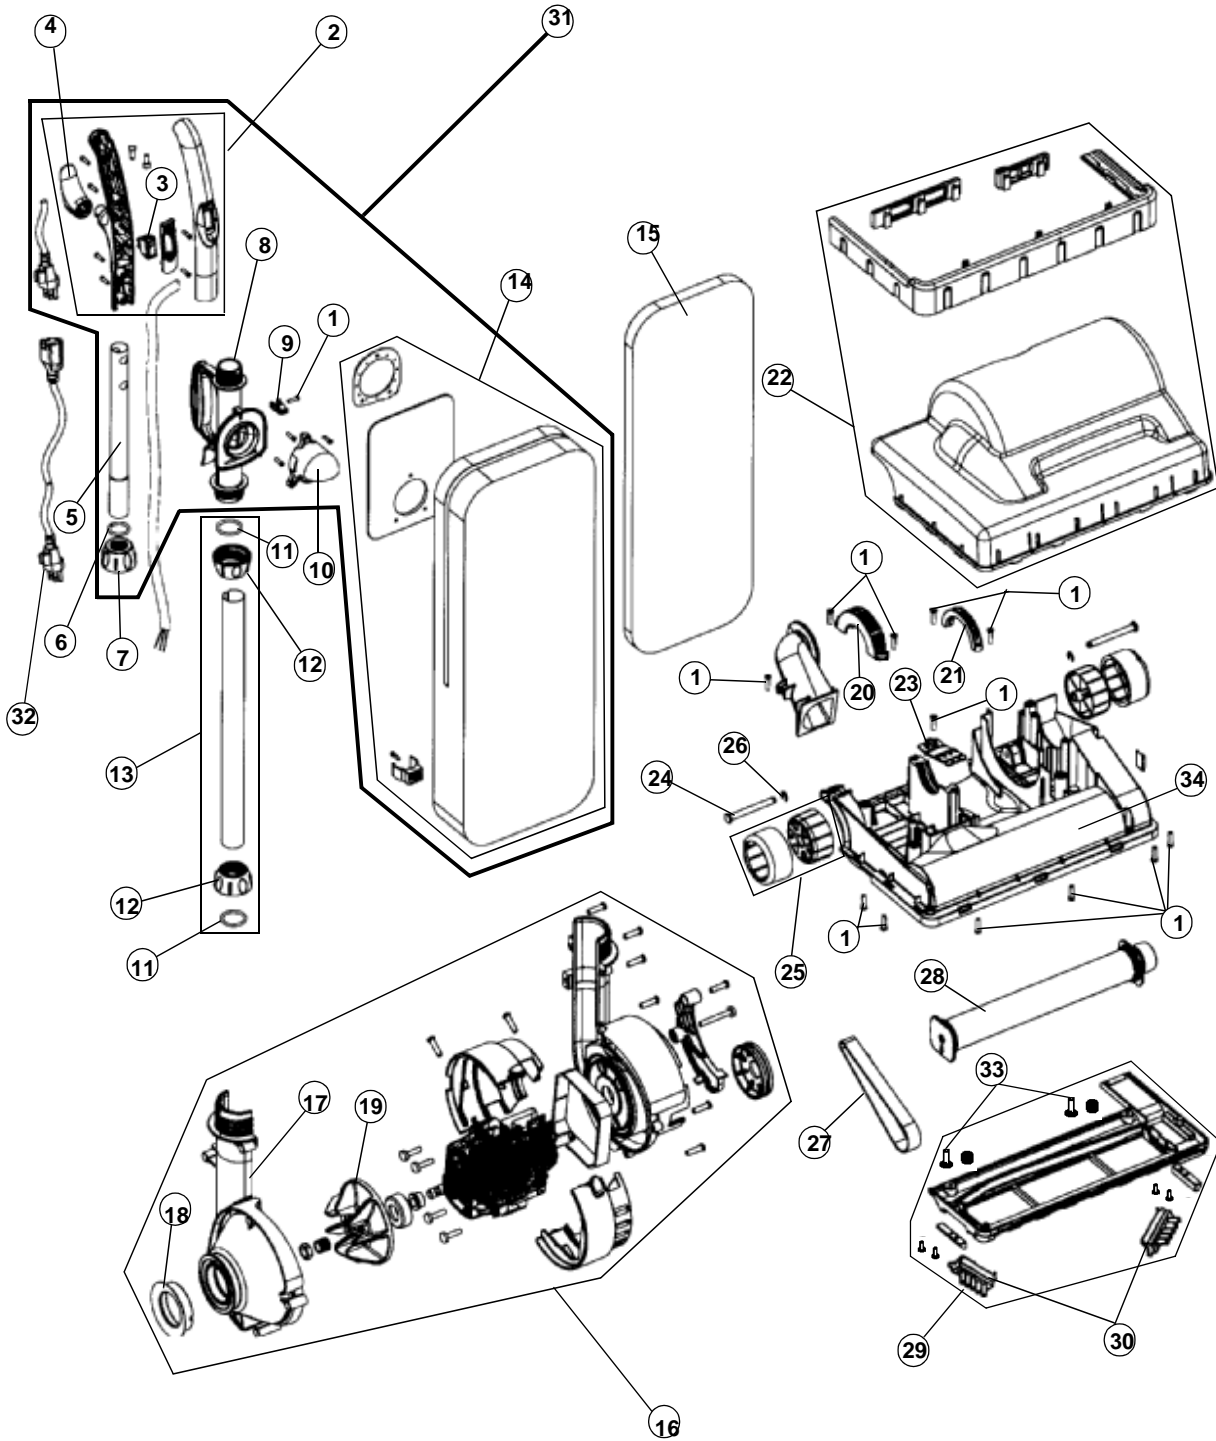

----- Manual continues below -----

BAGGED COMMERCIAL LIGHTWEIGHT UPRIGHT / Commercial Pro

ASSEMBLY SCHEMATIC

RY6500
CP1000
HD650

BAGGED COMMERCIAL LIGHTWEIGHT UPRIGHT / Commercial Pro

PARTS LIST

Item	Part Number	Models To Fit	Part Description
1	1503819000	RY6500, HD650, CP1000	BODY SCREW
2	1JR0017000	RY6500, HD650, CP1000	UPPER HANDLE GRIP ASSEMBLY - SWITCH NOT INCLUDED
3	1JR0010000	RY6500, HD650, CP1000	SWITCH
4	1JR0012000	RY6500, HD650, CP1000	CORD HOOK
5	1JR0018000	RY6500, HD650, CP1000	UPPER HANDLE TUBE
6	1JR0027000	RY6500, HD650, CP1000	HANDLE O-RING GASKET - SMALL / ROUND
7	1JR0026000	RY6500, HD650, CP1000	UPPER HANDLE COLLAR
8	1JR0028000	RY6500, HD650, CP1000	CARRYING HANDLE TUBE GRIP
9	1JR0029000	RY6500, HD650, CP1000	CORD CLIP
10	1JR0035000	RY6500, HD650, CP1000	DIRT INLET
11	1JR0036000	RY6500, HD650, CP1000	HANDLE O-RING GASKET - LARGE / ROUND
	1RYV6500000	RY6500, HD650, CP1000	HANDLE O-RING GASKET - LARGE / V-SHAPE
12	1JR0025000	RY6500, HD650, CP1000	LOWER HANDLE COLLAR
13	2JR1000000	RY6500, HD650, CP1000	LOWER HANDLE TUBE ASSEMBLY
14	2JR0024000	RY6500	CLOTH BAG ASSEMBLY - GREY/ORANGE
		CP1000	CLOTH BAG ASSEMBLY
15	1671075001	RY6500, HD650, CP1000	TYPE B BAG
16	2JR0016000	RY6500, HD650, CP1000	COMPLETE MOTOR ASSEMBLY
17	1JR0015000	RY6500, HD650, CP1000	MOTOR FAN COVER
18	1JR0014000	RY6500, HD650, CP1000	FAN COVER SEAL
19	1JR0013000	RY6500, HD650, CP1000	FAN
20	1JR0031000	RY6500, HD650, CP1000	LEFT CLAMP
21	1JR0030000	RY6500, HD650, CP1000	RIGHT CLAMP
22	2JR0034000	RY6500	NOZZLE COVER WITH BUMPERS
	2JR0034AT0	CP1000	NOZZLE COVER WITH BUMPERS
23	1JR0022000	RY6500, HD650, CP1000	HANDLE STOPPER
24	1JR0021000	RY6500, HD650, CP1000	WHEEL PIN
25	1JR0019000	RY6500, HD650, CP1000	WHEEL ASSEMBLY
26	1JR0020000	RY6500, HD650, CP1000	WHEEL E-CLIP
27	1JR0091X00	RY6500, HD650, CP1000	STYLE 18 BELT
28	2JR0010000	RY6500, HD650, CP1000	BRUSH ROLL ASSEMBLY
29	1JR0032000	RY6500, HD650, CP1000	NOZZLE GUARD ASSEMBLY
30	1JR0033000	RY6500, HD650, CP1000	EDGE CLEANER ASSEMBLY
31	2JR6900000	RY6500	COMPLETE UPPER HANDLE / CLOTH BAG ASSY
32	1JR2100000	RY6500, HD650, CP1000	EXTENSION POWER CORD
33	1JV0103000	RY6500, HD650, CP1000	NOZZLE GUARD SCREW
34	513175001	RY6500, HD650, CP1000	NOZZLE BASE