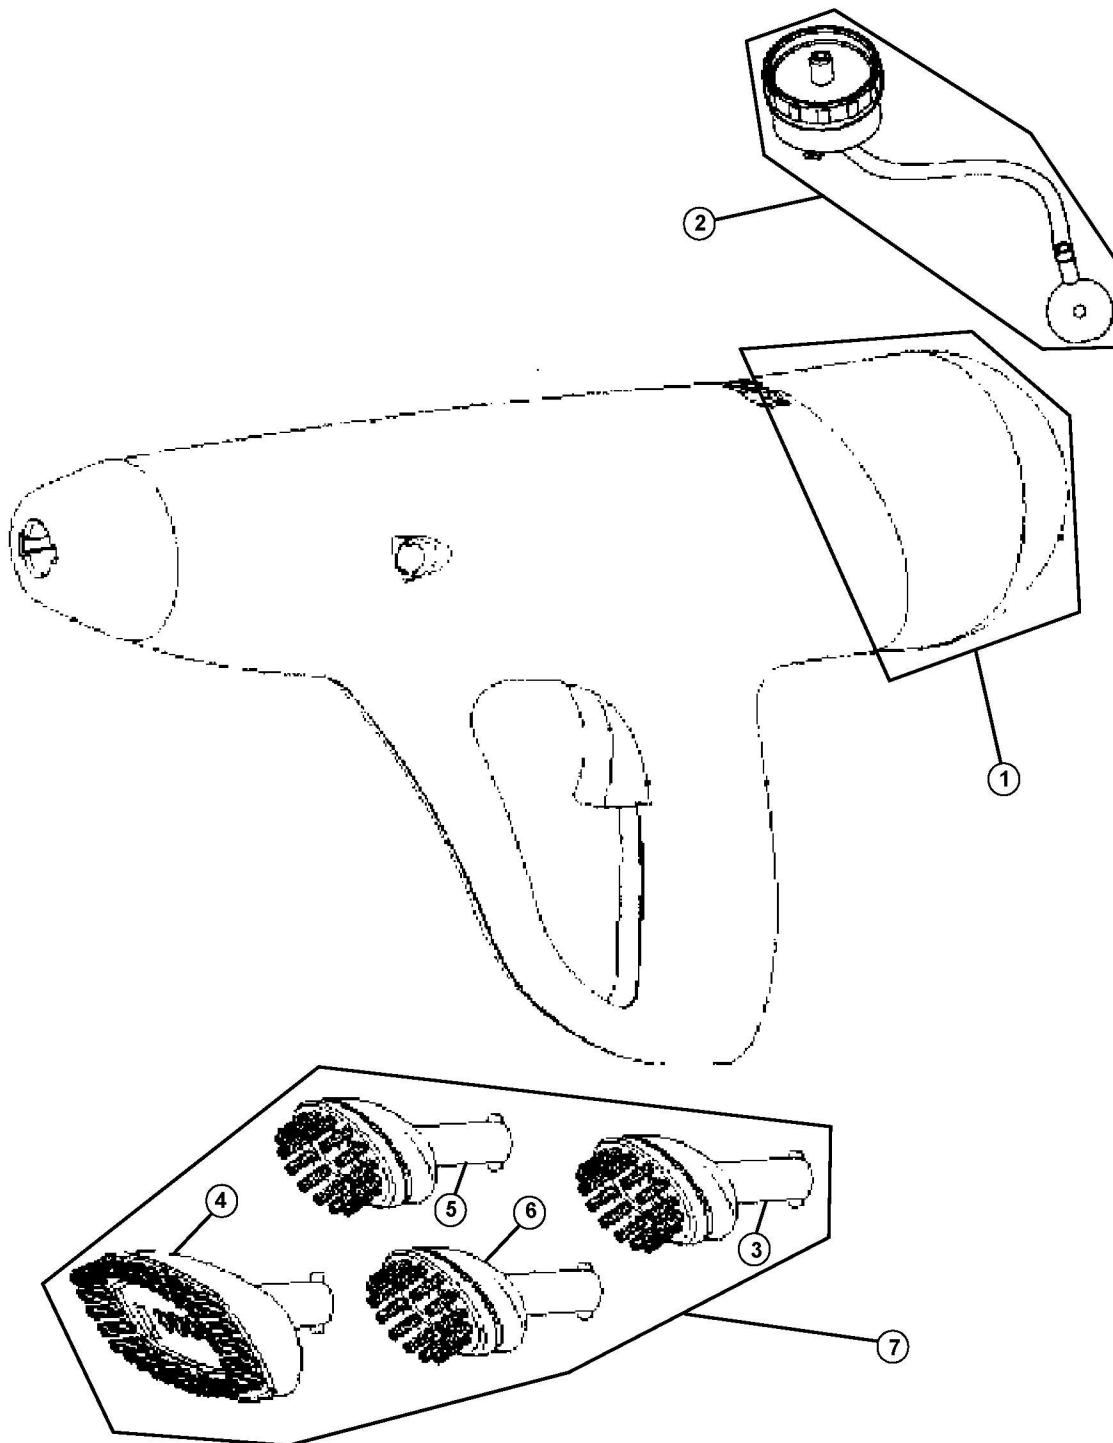

STEAMER

27

Assembly Schematic

Model No.
HDG600

STEAMER

27

Part Listing /

Model No.
HDG600

Item	Part Number	Models To Fit	Part Description
1	1-VP1006-000	HDG600	WATER TANK
2	1-VP1005-000	HDG600	CLEAN WATER CAP ASSEMBLY
3	1-VP1001-000	HDG600	WIRE BRUSH
4	1-VP1002-000	HDG600	OBLONG BRUSH
5	1-VP1003-000	HDG600	ROUND BRUSH - SOFT BRISTLE
6	1-VP1004-000	HDG600	ROUND BRUSH - HARD BRISTLE
7	2-VP1001-000	HDG600	BRUSH ATTACHEMENT KIT (4 PC)