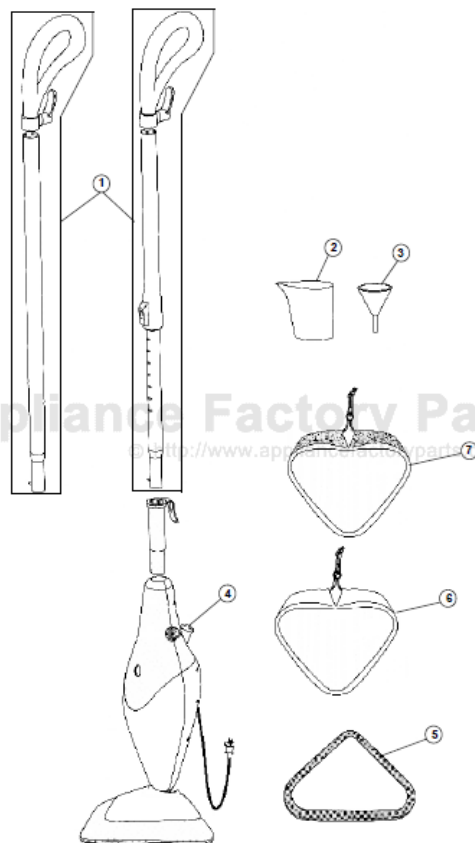

This Owner's Manual is provided and hosted by [Appliance Factory Parts](http://www.appliancefactoryparts.com).

Royal PD20000 Owner's Manual

[Shop genuine replacement parts for Royal PD20000](#)

[Find Your Royal Vacuum Cleaner Parts - Select From 772 Models](#)

----- Manual continues below -----

ASSEMBLY SCHEMATIC

PD20000
PD20000_{BBC}
PD20000_{BPC}
PD20001
PD20001_{BLK}
PD20002_{BLK}
PD20010
PD20015

PART LISTING

Item	Part Number	Models To Fit	Part Description
1	001361001	PD20000, PD20000BPC	HANDLE ASSEMBLY - RED HANDLE TELESCOPIC
		PD20000BBC	HANDLE ASSEMBLY - BLUE HANDLE TELESCOPIC
		PD20001	HANDLE ASSEMBLY - RED HANDLE NON - TELESCOPIC
		PD20001BLK, PD20002BLK	HANDLE ASSEMBLY - BLACK HANDLE NON - TELESCOPIC
		PD20010	HANDLE ASSEMBLY - BLUE HANDLE NON - TELESCOPIC
		PD20015	HANDLE ASSEMBLY - RED HANDLE NON - TELESCOPIC
2	001363001	ALL	FILL CUP
3	001364001	ALL	FUNNEL
4	001365001	ALL	WATER TANK CAP - RED
5	001362001	ALL	CARPET GLIDE
6	AD50000	ALL	STANDARD MOP PADS - 2 PACK
7	AD50005	ALL	SHAGGY MOP PADS - 2 PACK

PD20000
PD20000BBC
PD20000BPC
PD20001
PD20001BLK
PD20002BLK
PD20010
PD20015