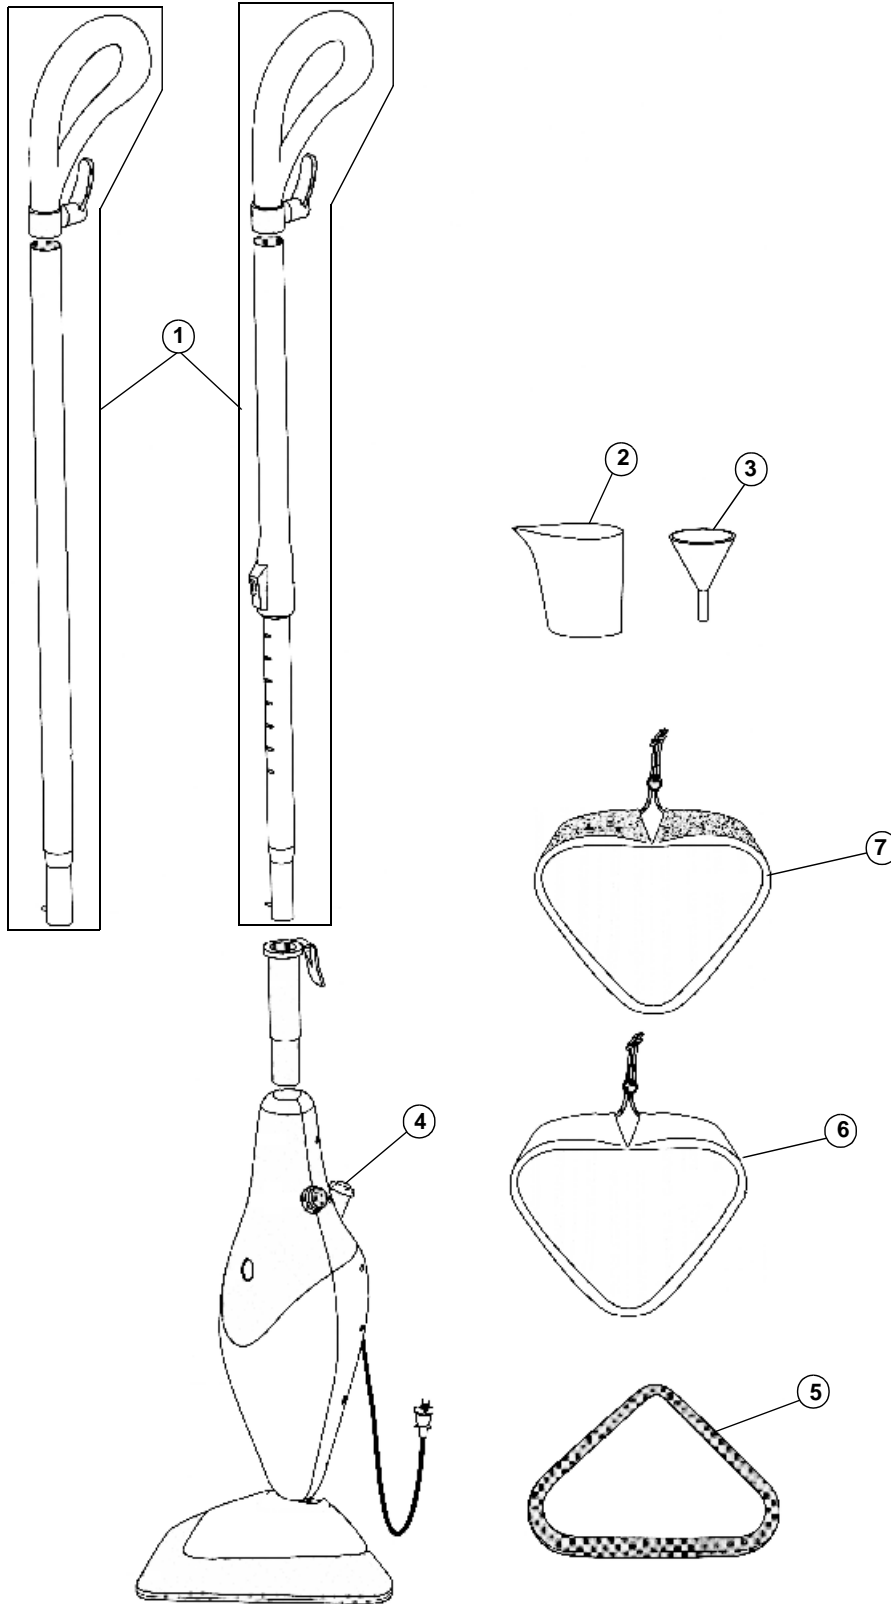

This Owner's Manual is provided and hosted by [Appliance Factory Parts](http://www.appliancefactoryparts.com).

Royal PD20000 Owner's Manual

[Shop genuine replacement parts for Royal PD20000](#)

[Find Your Royal Vacuum Cleaner Parts - Select From 772 Models](#)

----- Manual continues below -----

ASSEMBLY SCHEMATIC

PD20000
PD20000_{BBC}
PD20000_{BPC}
PD20001
PD20001_{BLK}
PD20002_{BLK}
PD20010
PD20015

PART LISTING

Item	Part Number	Models To Fit	Part Description
1	001361001	PD20000, PD20000BPC	HANDLE ASSEMBLY - RED HANDLE TELESCOPIC
		PD20000BBC	HANDLE ASSEMBLY - BLUE HANDLE TELESCOPIC
		PD20001	HANDLE ASSEMBLY - RED HANDLE NON - TELESCOPIC
		PD20001BLK, PD20002BLK	HANDLE ASSEMBLY - BLACK HANDLE NON - TELESCOPIC
		PD20010	HANDLE ASSEMBLY - BLUE HANDLE NON - TELESCOPIC
		PD20015	HANDLE ASSEMBLY - RED HANDLE NON - TELESCOPIC
2	001363001	ALL	FILL CUP
3	001364001	ALL	FUNNEL
4	001365001	ALL	WATER TANK CAP - RED
5	001362001	ALL	CARPET GLIDE
6	AD50000	ALL	STANDARD MOP PADS - 2 PACK
7	AD50005	ALL	SHAGGY MOP PADS - 2 PACK

PD20000
PD20000BBC
PD20000BPC
PD20001
PD20001BLK
PD20002BLK
PD20010
PD20015