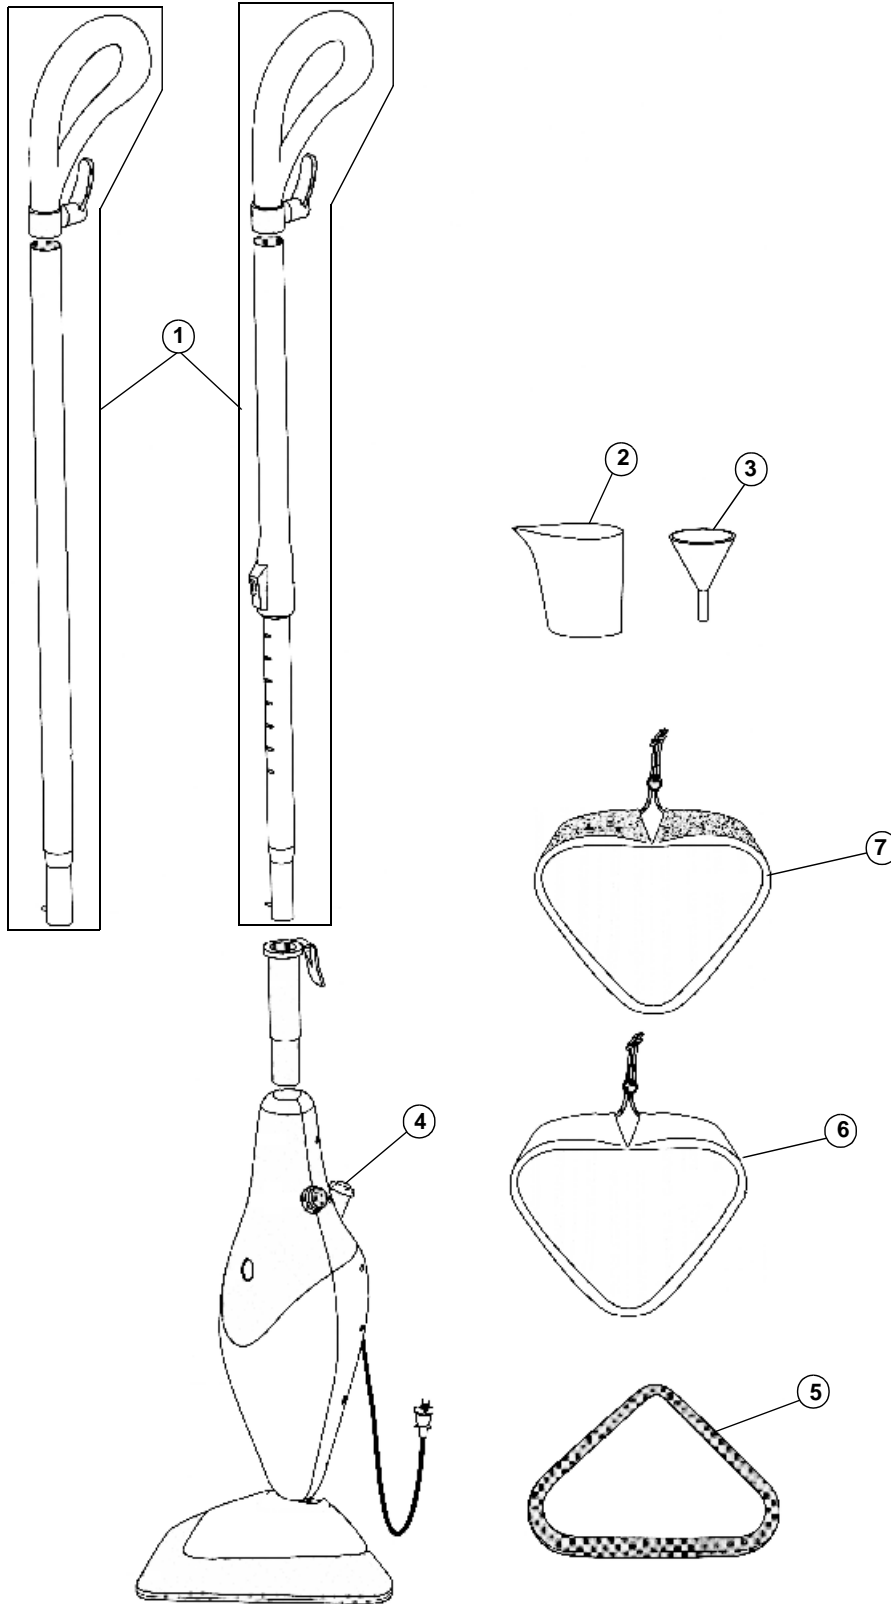

This Owner's Manual is provided and hosted by [Appliance Factory Parts](http://www.appliancefactoryparts.com).

Royal PD20001 Owner's Manual

[Shop genuine replacement parts for Royal PD20001](#)

[Find Your Royal Vacuum Cleaner Parts - Select From 772 Models](#)

----- Manual continues below -----

ASSEMBLY SCHEMATIC

PD20000
PD20000_{BBC}
PD20000_{BPC}
PD20001
PD20001_{BLK}
PD20002_{BLK}
PD20010
PD20015

PART LISTING

Item	Part Number	Models To Fit	Part Description
1	001361001	PD20000, PD20000BPC	HANDLE ASSEMBLY - RED HANDLE TELESCOPIC
		PD20000BBC	HANDLE ASSEMBLY - BLUE HANDLE TELESCOPIC
		PD20001	HANDLE ASSEMBLY - RED HANDLE NON - TELESCOPIC
		PD20001BLK, PD20002BLK	HANDLE ASSEMBLY - BLACK HANDLE NON - TELESCOPIC
		PD20010	HANDLE ASSEMBLY - BLUE HANDLE NON - TELESCOPIC
		PD20015	HANDLE ASSEMBLY - RED HANDLE NON - TELESCOPIC
2	001363001	ALL	FILL CUP
3	001364001	ALL	FUNNEL
4	001365001	ALL	WATER TANK CAP - RED
5	001362001	ALL	CARPET GLIDE
6	AD50000	ALL	STANDARD MOP PADS - 2 PACK
7	AD50005	ALL	SHAGGY MOP PADS - 2 PACK

PD20000
PD20000BBC
PD20000BPC
PD20001
PD20001BLK
PD20002BLK
PD20010
PD20015