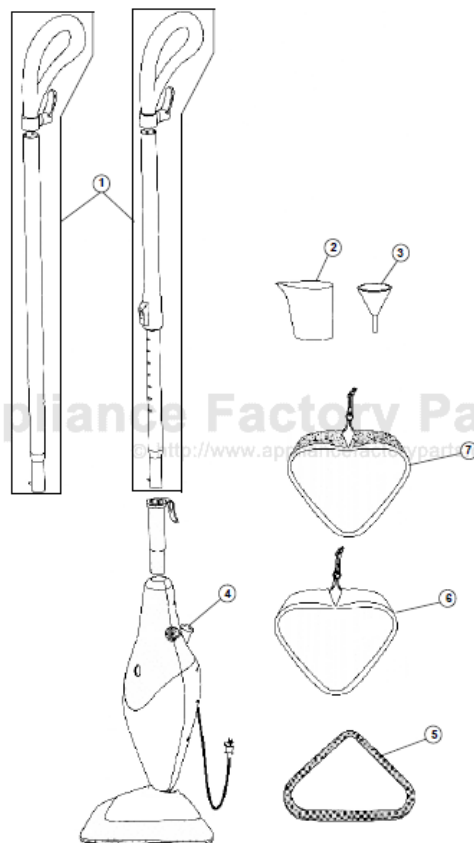

This Owner's Manual is provided and hosted by [Appliance Factory Parts](http://www.appliancefactoryparts.com).

Royal PD20001 Owner's Manual

[Shop genuine replacement parts for Royal PD20001](#)

[Find Your Royal Vacuum Cleaner Parts - Select From 772 Models](#)

----- Manual continues below -----

ASSEMBLY SCHEMATIC

PD20000
PD20000_{BBC}
PD20000_{BPC}
PD20001
PD20001_{BLK}
PD20002_{BLK}
PD20010
PD20015

PART LISTING

Item	Part Number	Models To Fit	Part Description
1	001361001	PD20000, PD20000BPC	HANDLE ASSEMBLY - RED HANDLE TELESCOPIC
		PD20000BBC	HANDLE ASSEMBLY - BLUE HANDLE TELESCOPIC
		PD20001	HANDLE ASSEMBLY - RED HANDLE NON - TELESCOPIC
		PD20001BLK, PD20002BLK	HANDLE ASSEMBLY - BLACK HANDLE NON - TELESCOPIC
		PD20010	HANDLE ASSEMBLY - BLUE HANDLE NON - TELESCOPIC
		PD20015	HANDLE ASSEMBLY - RED HANDLE NON - TELESCOPIC
2	001363001	ALL	FILL CUP
3	001364001	ALL	FUNNEL
4	001365001	ALL	WATER TANK CAP - RED
5	001362001	ALL	CARPET GLIDE
6	AD50000	ALL	STANDARD MOP PADS - 2 PACK
7	AD50005	ALL	SHAGGY MOP PADS - 2 PACK

PD20000
PD20000BBC
PD20000BPC
PD20001
PD20001BLK
PD20002BLK
PD20010
PD20015