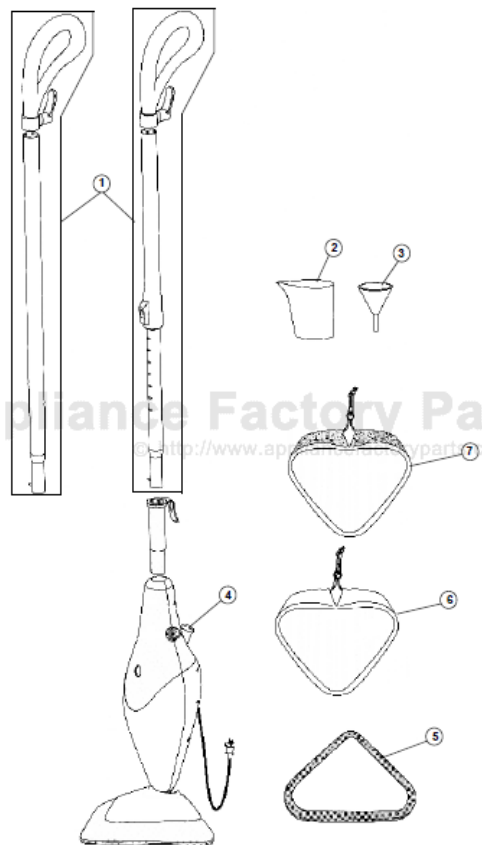

# Royal PD20002 Owner's Manual

[Shop genuine replacement parts for Royal PD20002](#)

[Find Your Royal Vacuum Cleaner Parts - Select From 772 Models](#)

----- Manual continues below -----

### ASSEMBLY SCHEMATIC

PD20000  
PD20000<sub>BBC</sub>  
PD20000<sub>BPC</sub>  
PD20001  
PD20001<sub>BLK</sub>  
PD20002<sub>BLK</sub>  
PD20010  
PD20015

## PART LISTING

Item	Part Number	Models To Fit	Part Description
1	001361001	PD20000, PD20000BPC	HANDLE ASSEMBLY - RED HANDLE TELESCOPIC
		PD20000BBC	HANDLE ASSEMBLY - BLUE HANDLE TELESCOPIC
		PD20001	HANDLE ASSEMBLY - RED HANDLE NON - TELESCOPIC
		PD20001BLK, PD20002BLK	HANDLE ASSEMBLY - BLACK HANDLE NON - TELESCOPIC
		PD20010	HANDLE ASSEMBLY - BLUE HANDLE NON - TELESCOPIC
		PD20015	HANDLE ASSEMBLY - RED HANDLE NON - TELESCOPIC
2	001363001	ALL	FILL CUP
3	001364001	ALL	FUNNEL
4	001365001	ALL	WATER TANK CAP - RED
5	001362001	ALL	CARPET GLIDE
6	AD50000	ALL	STANDARD MOP PADS - 2 PACK
7	AD50005	ALL	SHAGGY MOP PADS - 2 PACK