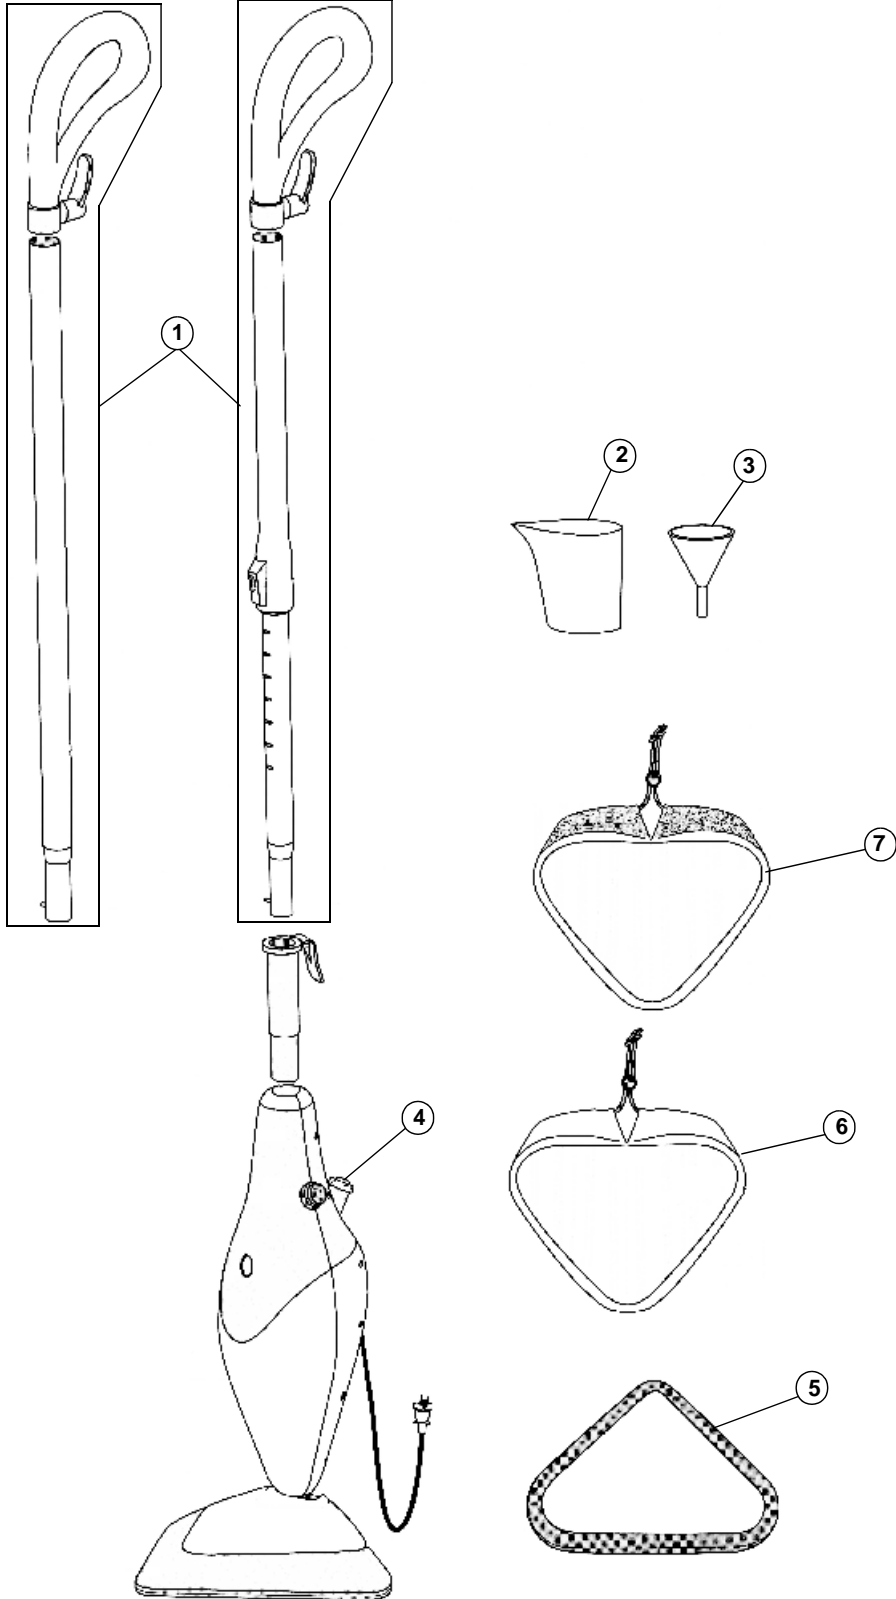

ASSEMBLY SCHEMATIC

- PD20000
- PD20000_{BBC}
- PD20000_{BPC}
- PD20001
- PD20001_{BLK}
- PD20002_{BLK}
- PD20010
- PD20015

PART LISTING

Item	Part Number	Models To Fit	Part Description
1	001361001	PD20000, PD20000BPC	HANDLE ASSEMBLY - RED HANDLE TELESCOPIC
		PD20000BBC	HANDLE ASSEMBLY - BLUE HANDLE TELESCOPIC
		PD20001	HANDLE ASSEMBLY - RED HANDLE NON - TELESCOPIC
		PD20001BLK, PD20002BLK	HANDLE ASSEMBLY - BLACK HANDLE NON - TELESCOPIC
		PD20010	HANDLE ASSEMBLY - BLUE HANDLE NON - TELESCOPIC
		PD20015	HANDLE ASSEMBLY - RED HANDLE NON - TELESCOPIC
2	001363001	ALL	FILL CUP
3	001364001	ALL	FUNNEL
4	001365001	ALL	WATER TANK CAP - RED
5	001362001	ALL	CARPET GLIDE
6	AD50000	ALL	STANDARD MOP PADS - 2 PACK
7	AD50005	ALL	SHAGGY MOP PADS - 2 PACK

PD20000
PD20000_{BBC}
PD20000_{BPC}
PD20001
PD20001_{BLK}
PD20002_{BLK}
PD20010
PD20015