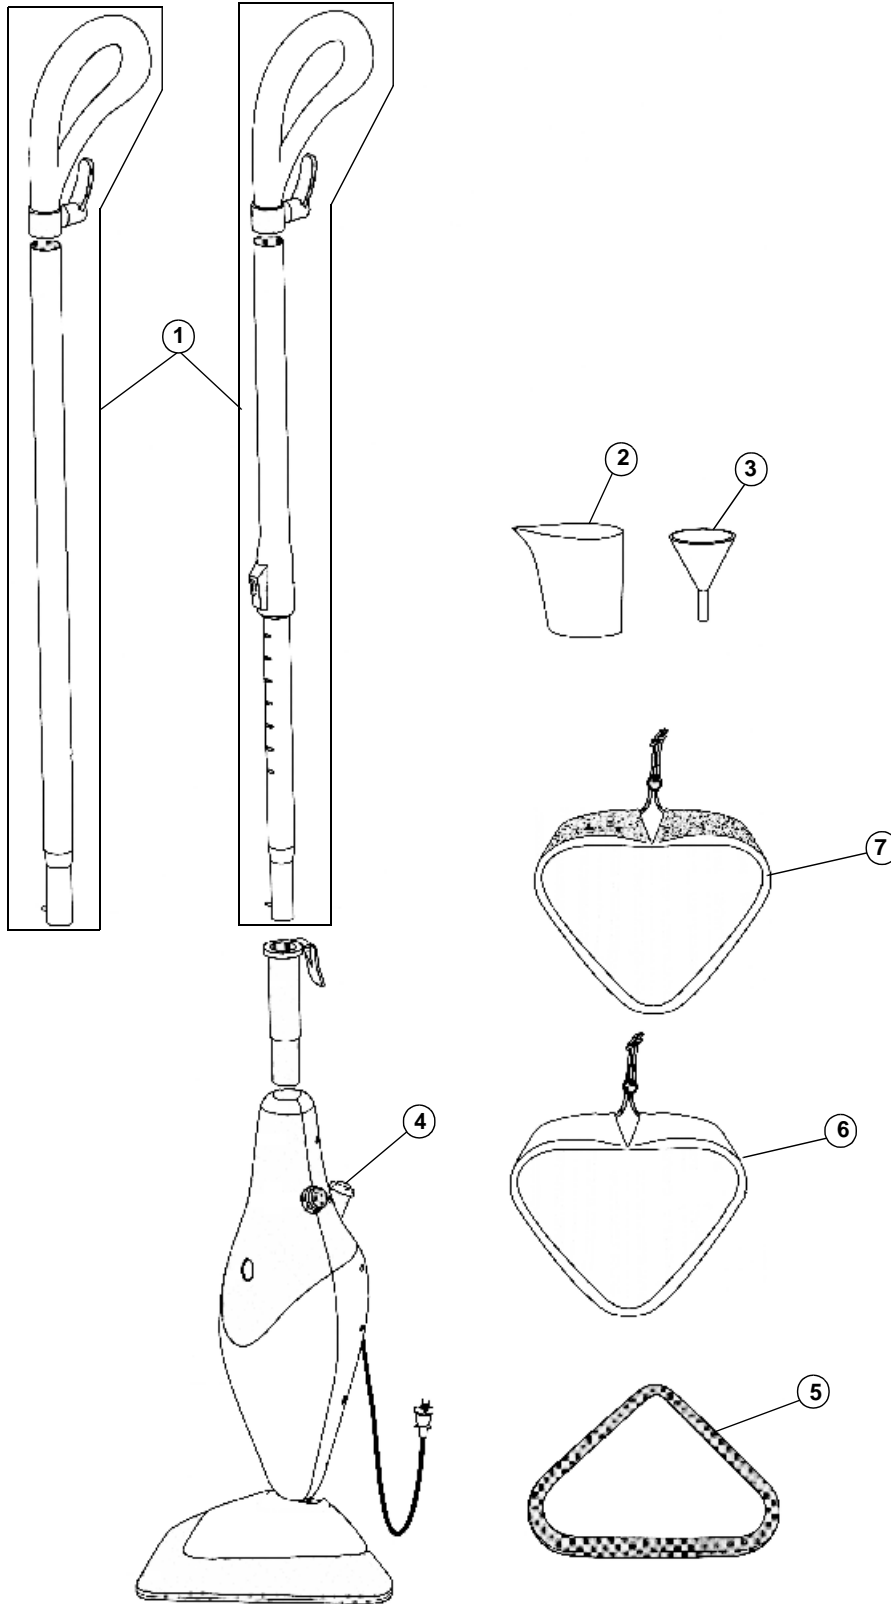

# Royal PD20002 Owner's Manual

[Shop genuine replacement parts for Royal PD20002](#)

[Find Your Royal Vacuum Cleaner Parts - Select From 772 Models](#)

----- Manual continues below -----

### ASSEMBLY SCHEMATIC

PD20000  
PD20000<sub>BBC</sub>  
PD20000<sub>BPC</sub>  
PD20001  
PD20001<sub>BLK</sub>  
PD20002<sub>BLK</sub>  
PD20010  
PD20015

## PART LISTING

Item	Part Number	Models To Fit	Part Description
1	001361001	PD20000, PD20000BPC	HANDLE ASSEMBLY - RED HANDLE TELESCOPIC
		PD20000BBC	HANDLE ASSEMBLY - BLUE HANDLE TELESCOPIC
		PD20001	HANDLE ASSEMBLY - RED HANDLE NON - TELESCOPIC
		PD20001BLK, PD20002BLK	HANDLE ASSEMBLY - BLACK HANDLE NON - TELESCOPIC
		PD20010	HANDLE ASSEMBLY - BLUE HANDLE NON - TELESCOPIC
		PD20015	HANDLE ASSEMBLY - RED HANDLE NON - TELESCOPIC
2	001363001	ALL	FILL CUP
3	001364001	ALL	FUNNEL
4	001365001	ALL	WATER TANK CAP - RED
5	001362001	ALL	CARPET GLIDE
6	AD50000	ALL	STANDARD MOP PADS - 2 PACK
7	AD50005	ALL	SHAGGY MOP PADS - 2 PACK