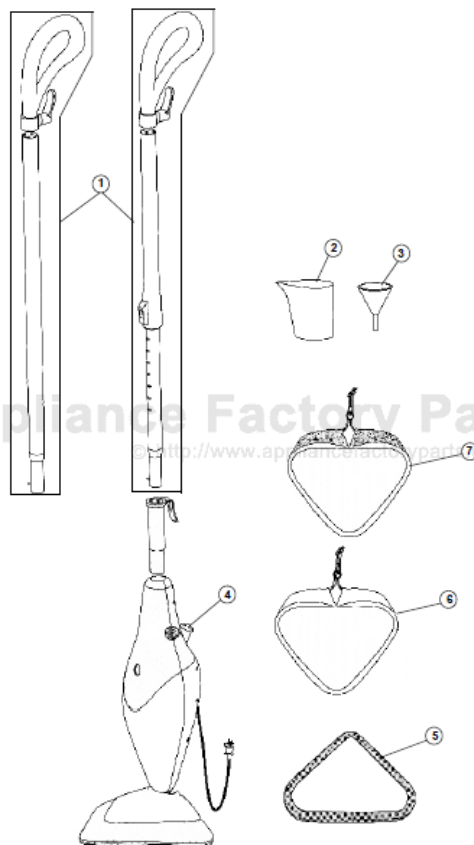

This Owner's Manual is provided and hosted by [Appliance Factory Parts](http://www.appliancefactoryparts.com).

Royal PD20010 Owner's Manual

[Shop genuine replacement parts for Royal PD20010](#)

[Find Your Royal Vacuum Cleaner Parts - Select From 772 Models](#)

----- Manual continues below -----

ASSEMBLY SCHEMATIC

PD20000
PD20000_{BBC}
PD20000_{BPC}
PD20001
PD20001_{BLK}
PD20002_{BLK}
PD20010
PD20015

PART LISTING

Item	Part Number	Models To Fit	Part Description
1	001361001	PD20000, PD20000BPC	HANDLE ASSEMBLY - RED HANDLE TELESCOPIC
		PD20000BBC	HANDLE ASSEMBLY - BLUE HANDLE TELESCOPIC
		PD20001	HANDLE ASSEMBLY - RED HANDLE NON - TELESCOPIC
		PD20001BLK, PD20002BLK	HANDLE ASSEMBLY - BLACK HANDLE NON - TELESCOPIC
		PD20010	HANDLE ASSEMBLY - BLUE HANDLE NON - TELESCOPIC
		PD20015	HANDLE ASSEMBLY - RED HANDLE NON - TELESCOPIC
		2	001363001
3	001364001	ALL	FUNNEL
4	001365001	ALL	WATER TANK CAP - RED
5	001362001	ALL	CARPET GLIDE
6	AD50000	ALL	STANDARD MOP PADS - 2 PACK
7	AD50005	ALL	SHAGGY MOP PADS - 2 PACK

PD20000
 PD20000BBC
 PD20000BPC
 PD20001
 PD20001BLK
 PD20002BLK
 PD20010
 PD20015