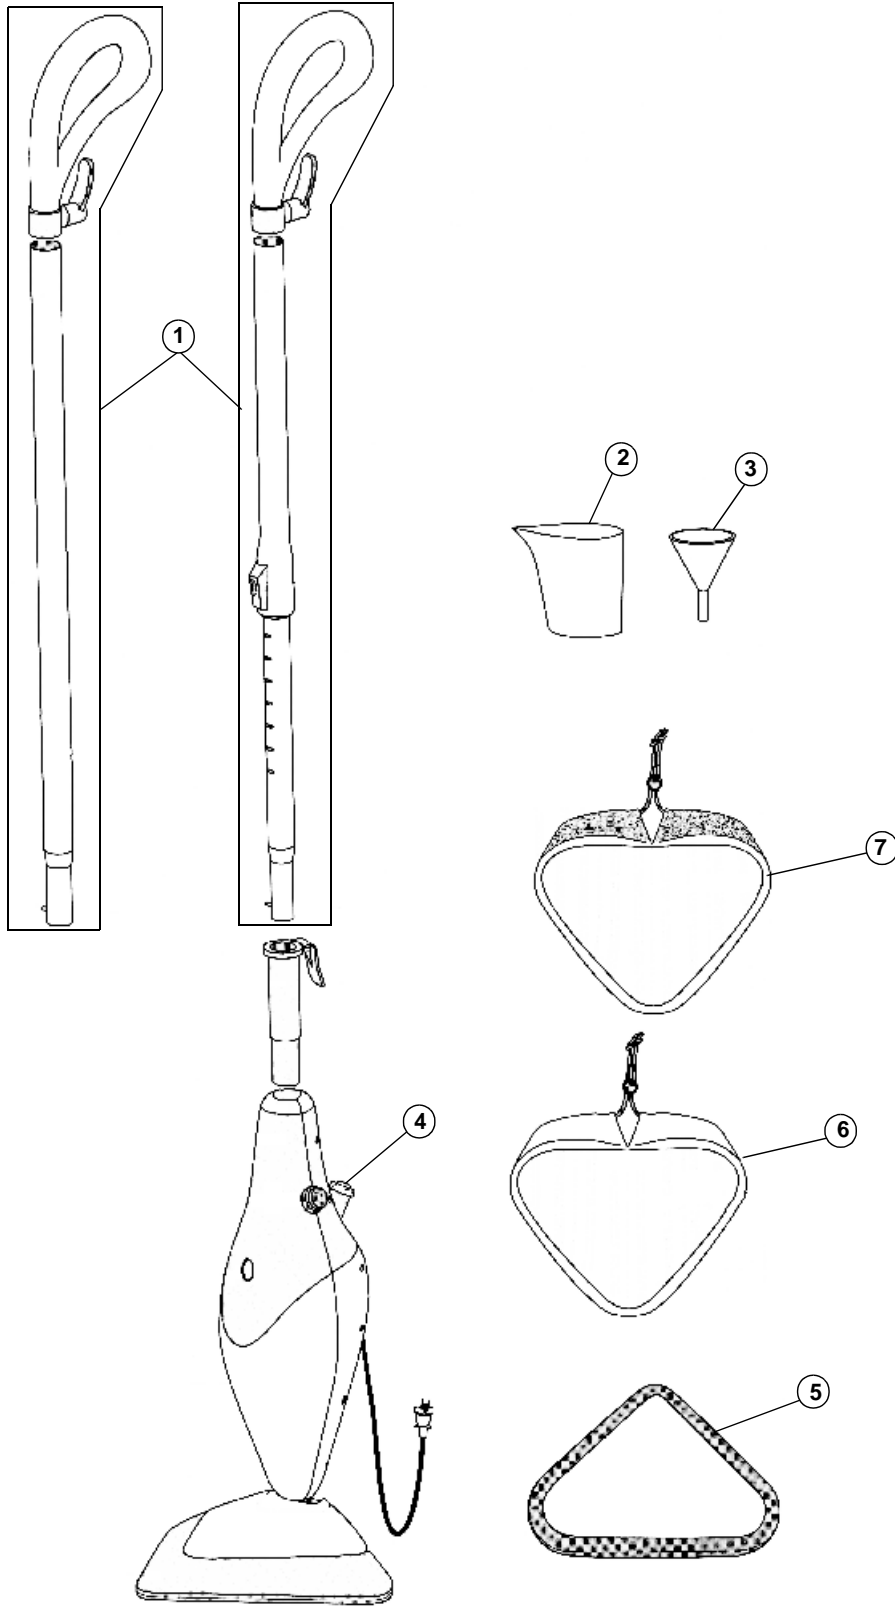

This Owner's Manual is provided and hosted by [Appliance Factory Parts](http://www.appliancefactoryparts.com).

Royal PD20010 Owner's Manual

[Shop genuine replacement parts for Royal PD20010](#)

[Find Your Royal Vacuum Cleaner Parts - Select From 772 Models](#)

----- Manual continues below -----

ASSEMBLY SCHEMATIC

PD20000
PD20000_{BBC}
PD20000_{BPC}
PD20001
PD20001_{BLK}
PD20002_{BLK}
PD20010
PD20015

PART LISTING

Item	Part Number	Models To Fit	Part Description
1	001361001	PD20000, PD20000BPC	HANDLE ASSEMBLY - RED HANDLE TELESCOPIC
		PD20000BBC	HANDLE ASSEMBLY - BLUE HANDLE TELESCOPIC
		PD20001	HANDLE ASSEMBLY - RED HANDLE NON - TELESCOPIC
		PD20001BLK, PD20002BLK	HANDLE ASSEMBLY - BLACK HANDLE NON - TELESCOPIC
		PD20010	HANDLE ASSEMBLY - BLUE HANDLE NON - TELESCOPIC
		PD20015	HANDLE ASSEMBLY - RED HANDLE NON - TELESCOPIC
		2	001363001
3	001364001	ALL	FUNNEL
4	001365001	ALL	WATER TANK CAP - RED
5	001362001	ALL	CARPET GLIDE
6	AD50000	ALL	STANDARD MOP PADS - 2 PACK
7	AD50005	ALL	SHAGGY MOP PADS - 2 PACK

PD20000
 PD20000BBC
 PD20000BPC
 PD20001
 PD20001BLK
 PD20002BLK
 PD20010
 PD20015